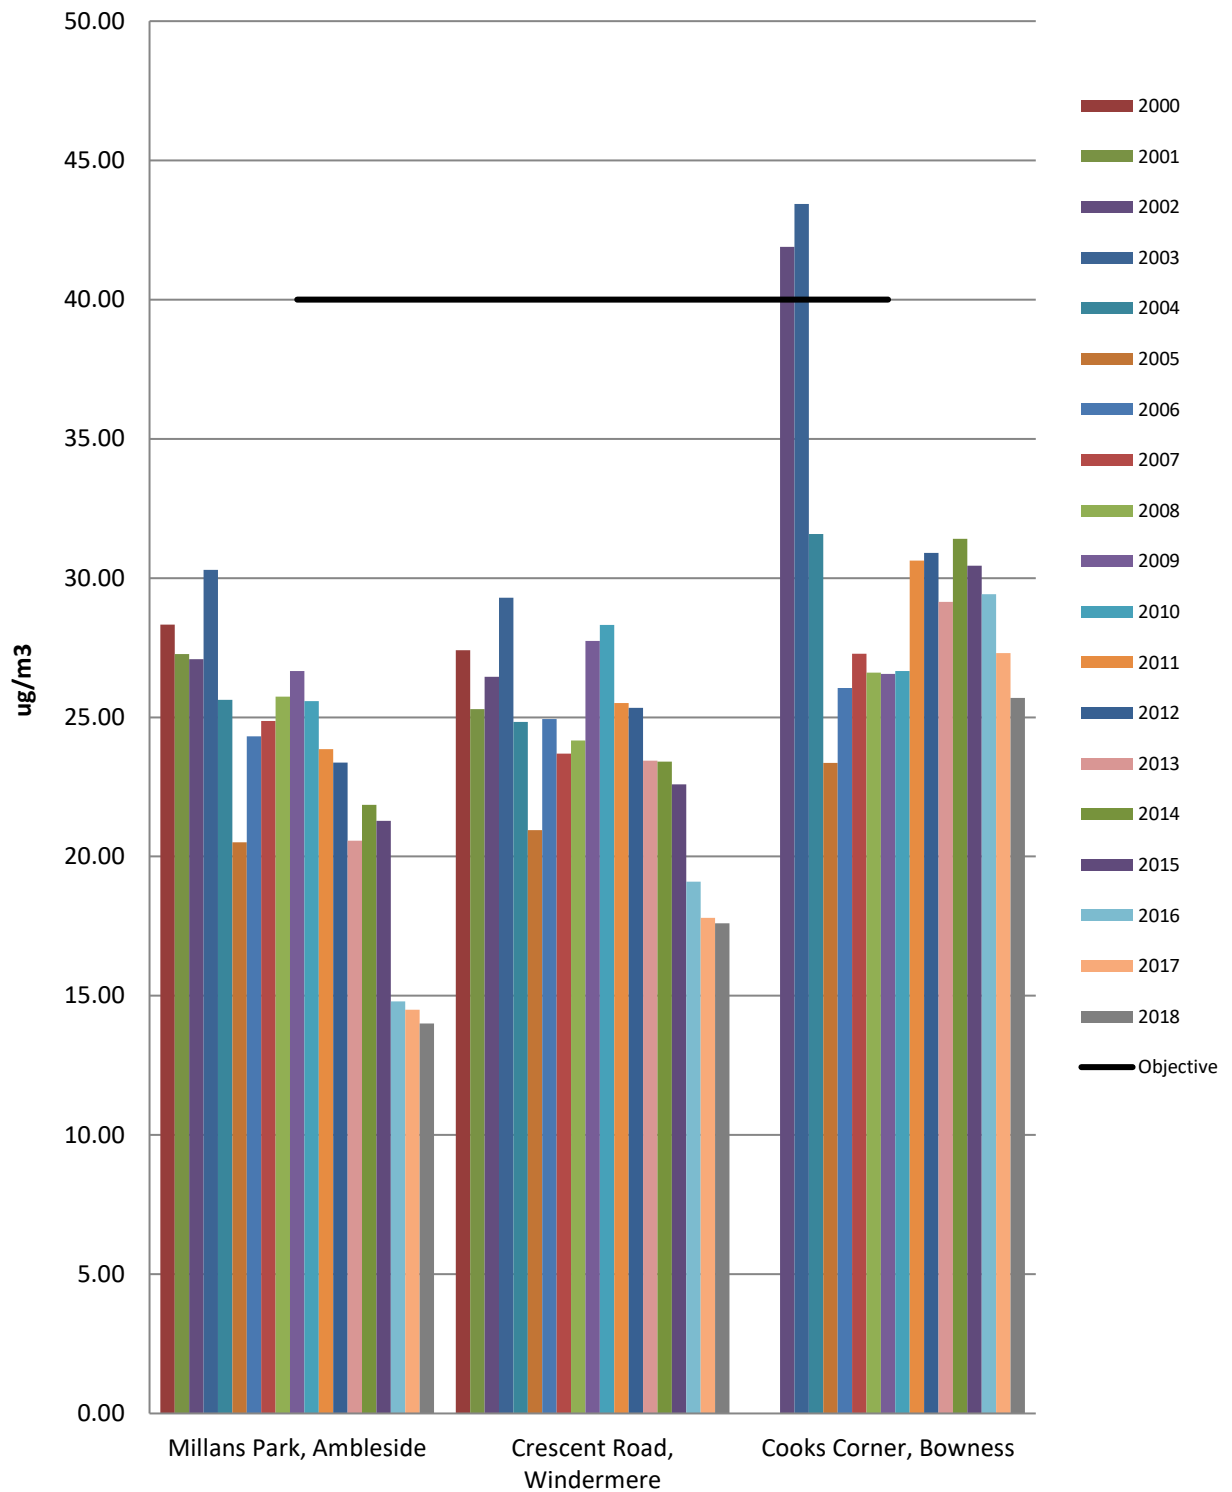

Bias Adjusted Annual Mean Nitrogen Dioxide Results - Lakes

Bias Adjusted Annual Mean Nitrogen Dioxide Results - Kendal 1