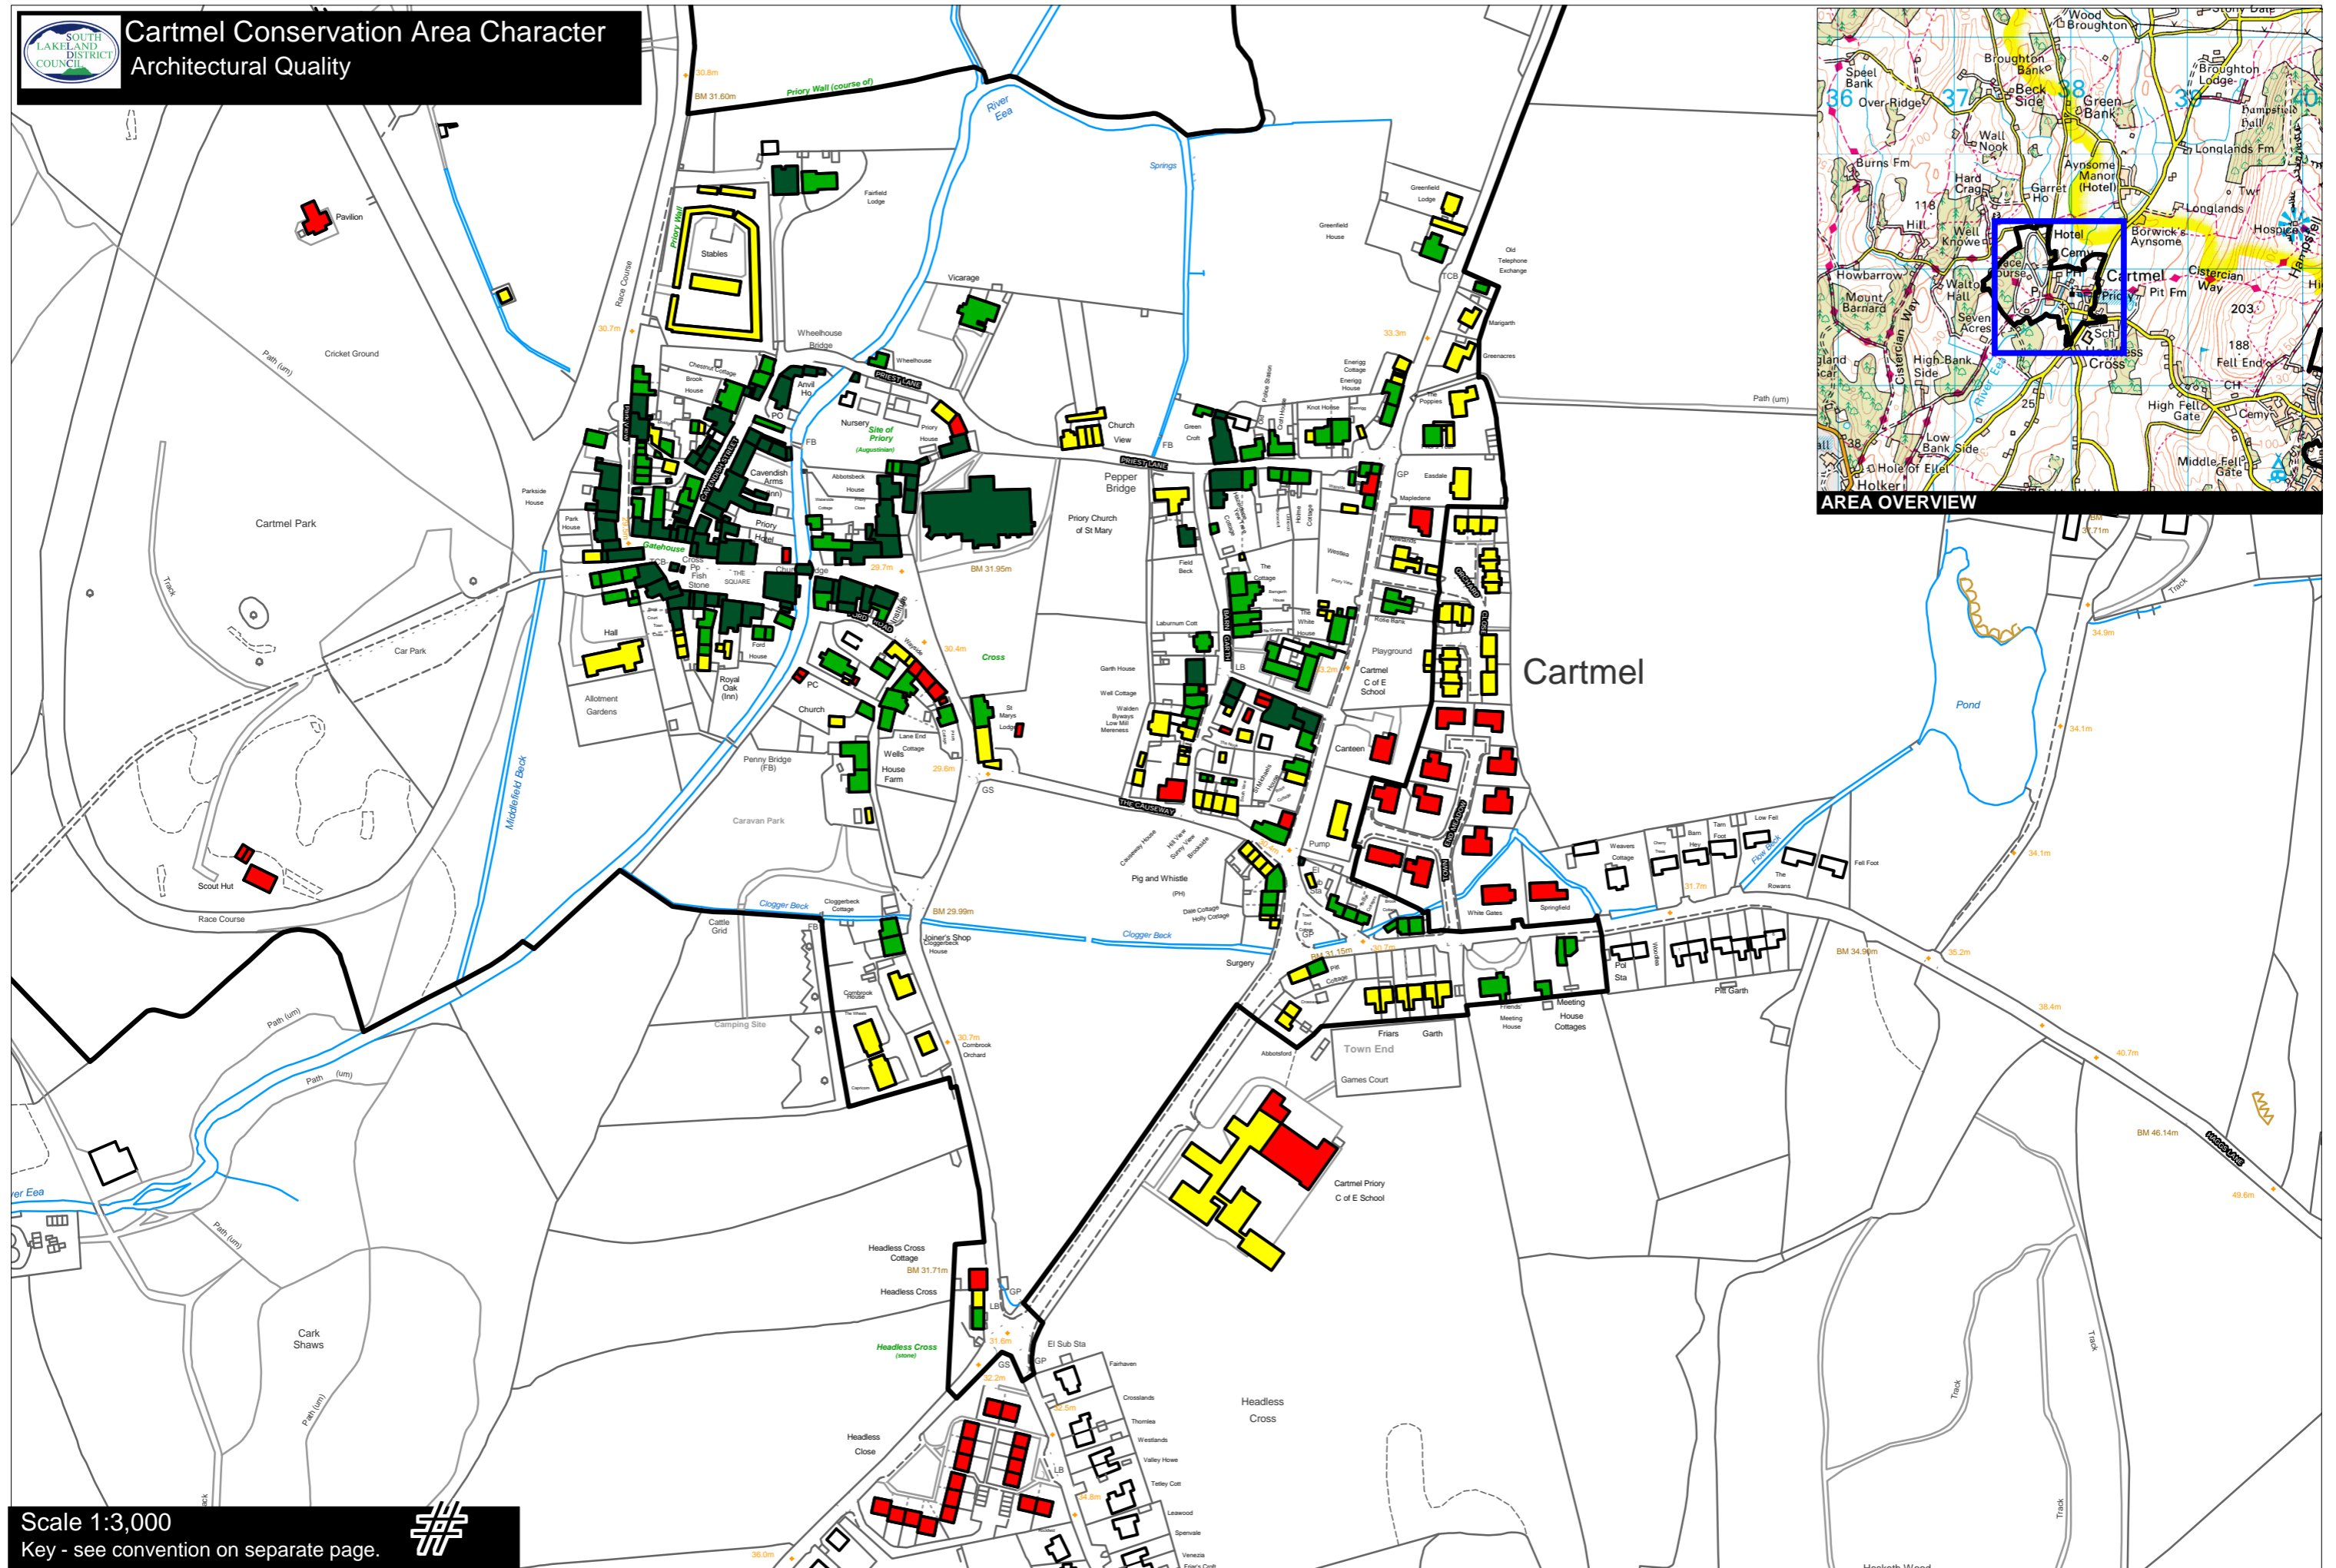

# Cartmel Conservation Area Character Architectural Quality

Scale 1:3,000  
 Key - see convention on separate page.