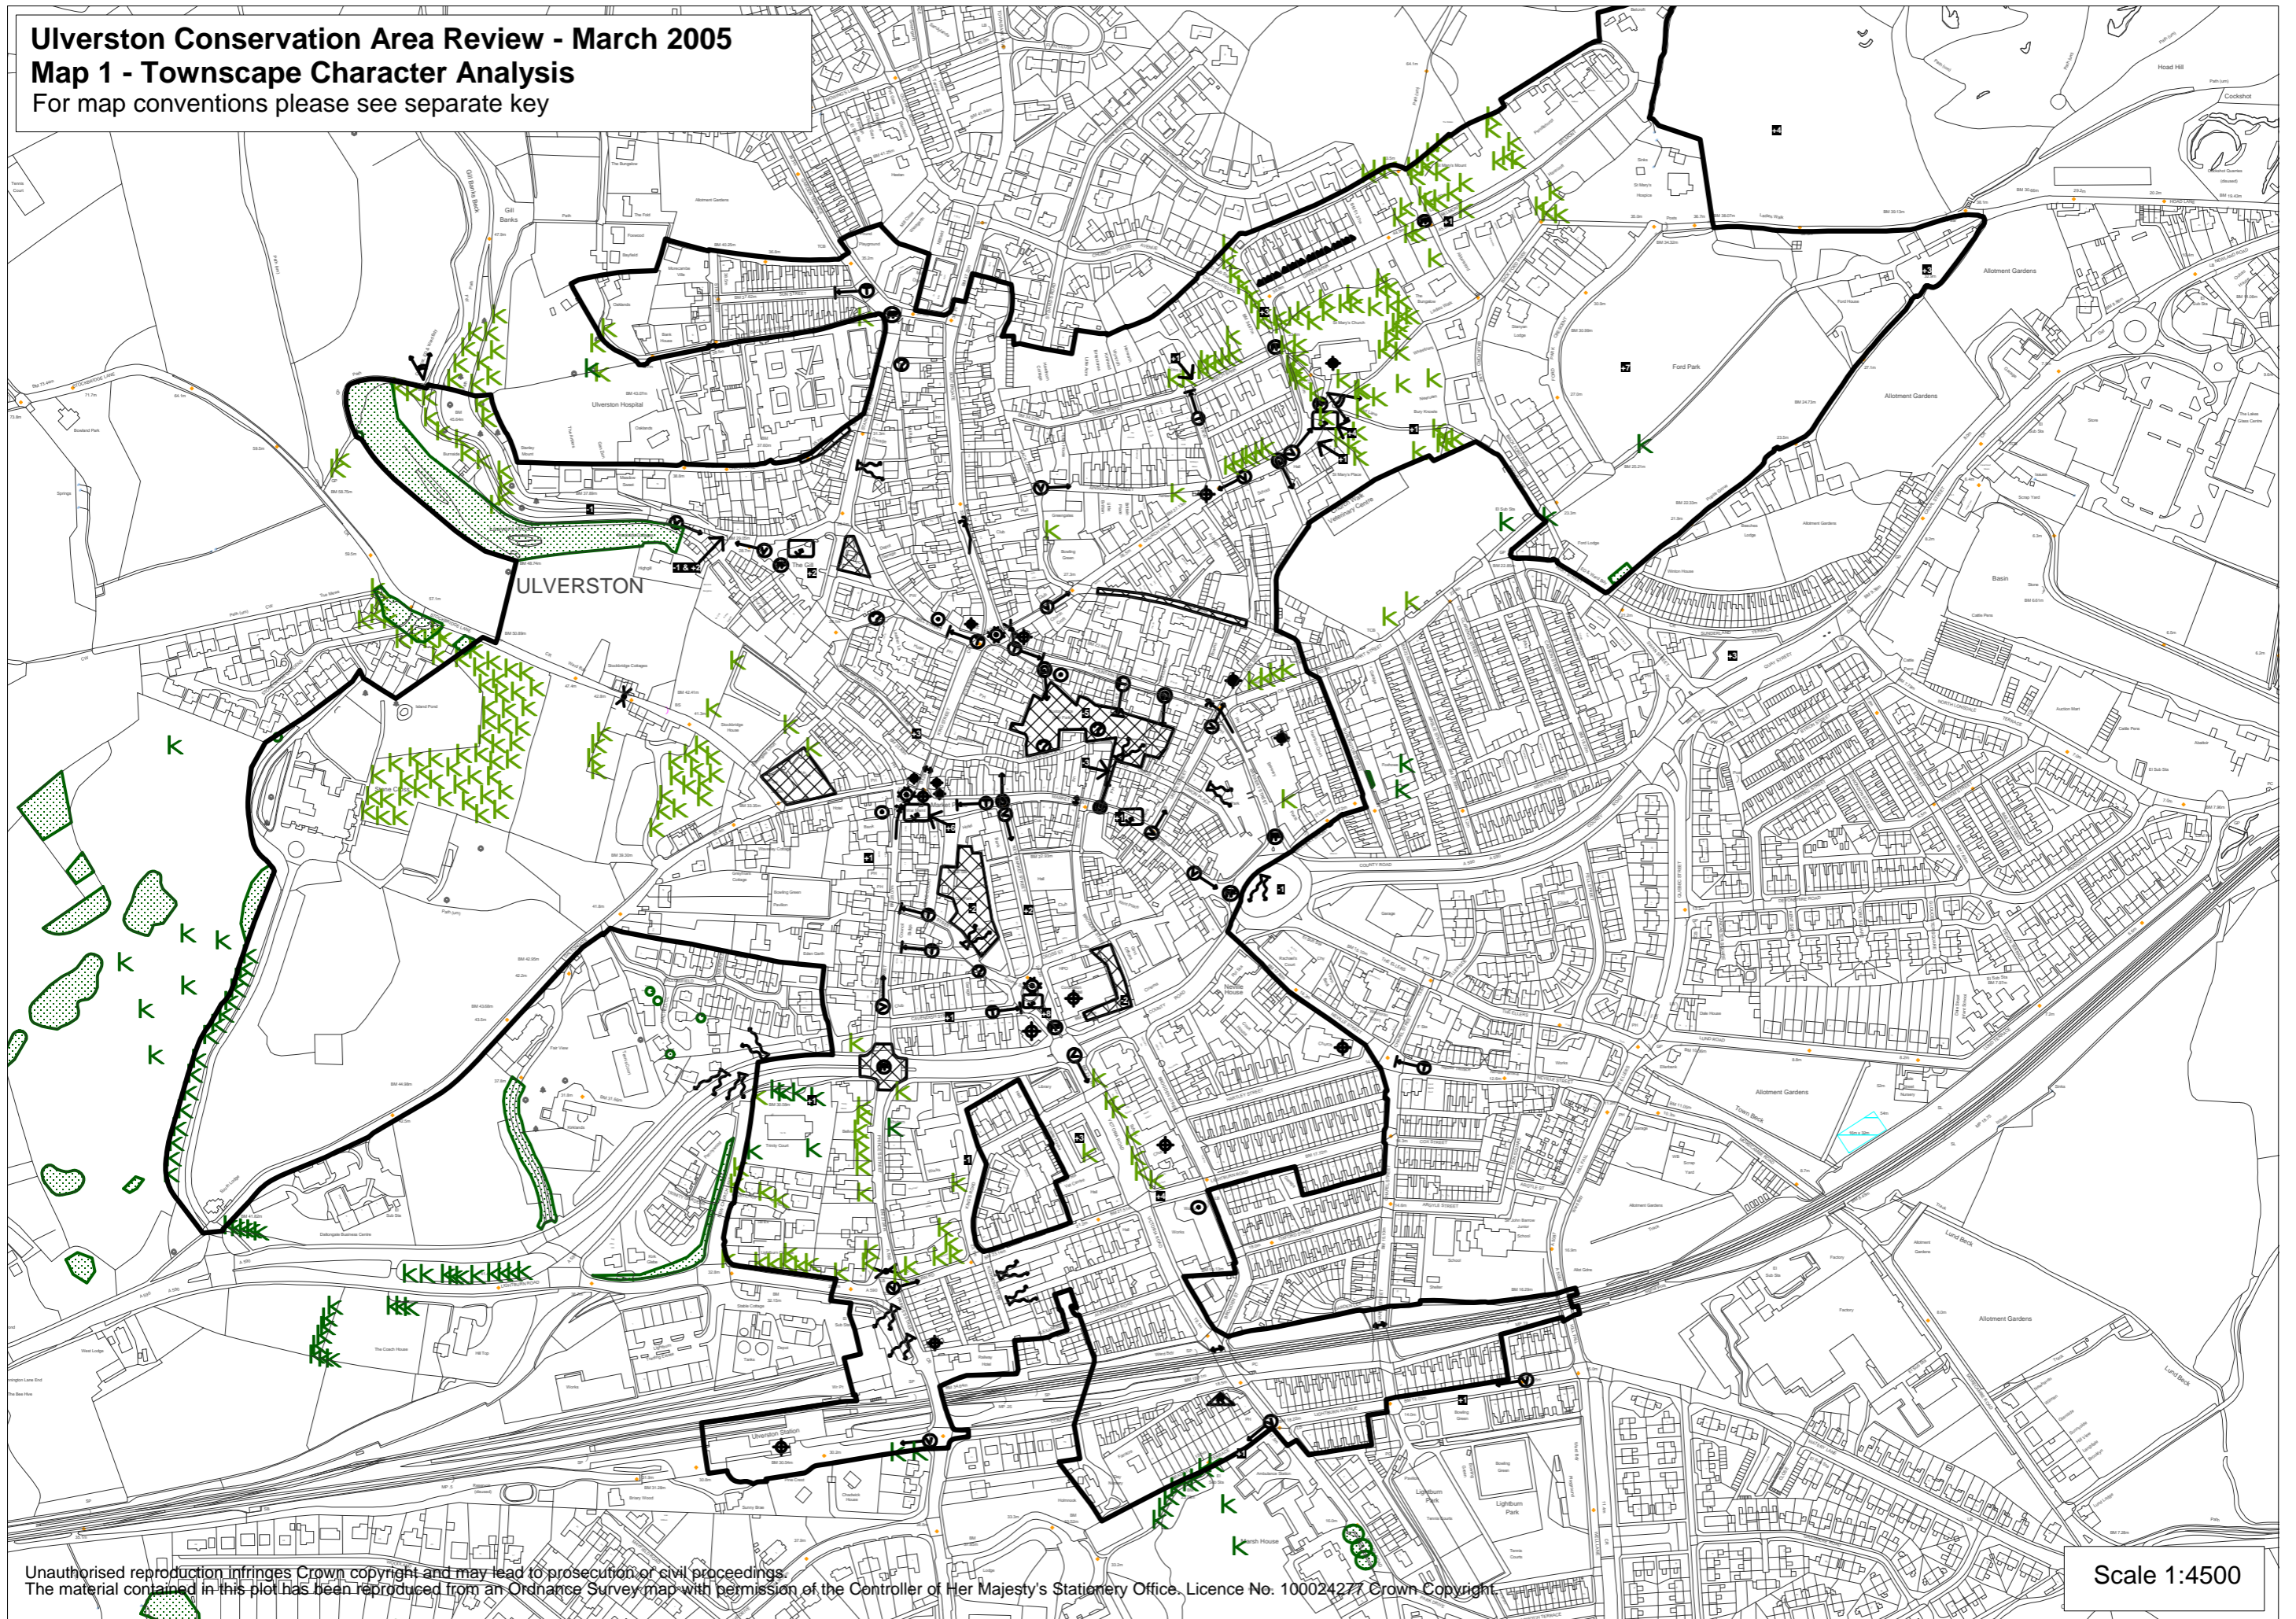

Ulverston Conservation Area Review - March 2005

Map 1 - Townscape Character Analysis

For map conventions please see separate key

Unauthorised reproduction infringes Crown copyright and may lead to prosecution or civil proceedings.
The material contained in this plot has been reproduced from an Ordnance Survey map with permission of the Controller of Her Majesty's Stationery Office. Licence No. 100024277 Crown Copyright.

Scale 1:4500