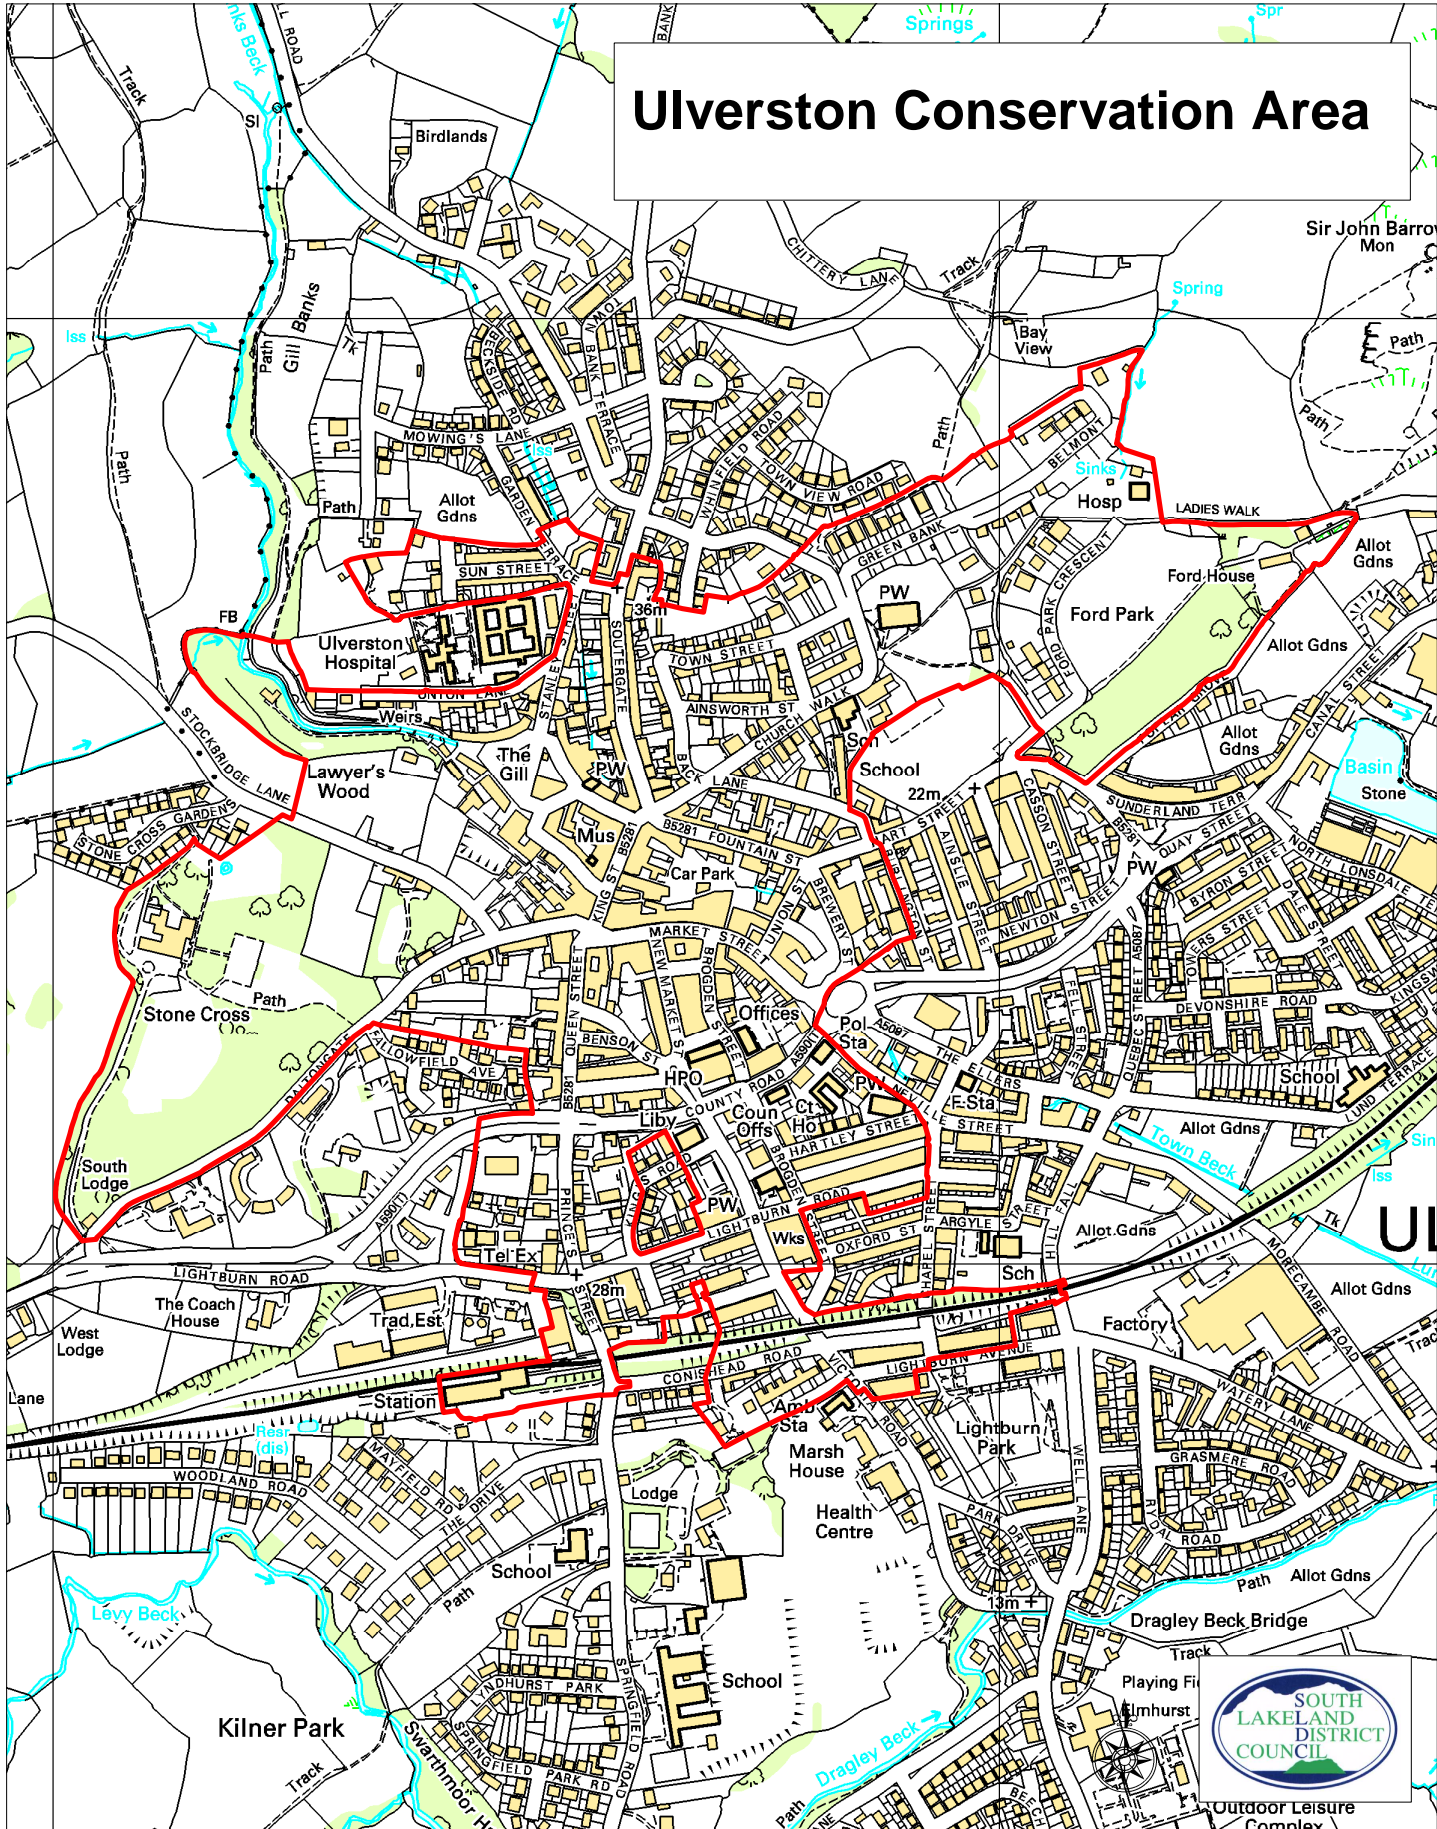

Ulverston Conservation Area

This map shows the up-to-date Conservation Area boundary. Please note that this may differ from the boundary depicted in the Townscape Features and Architectural Quality maps attached to the Conservation Area Appraisal document, as changes to Conservation Area boundaries may have been made since that document was prepared.