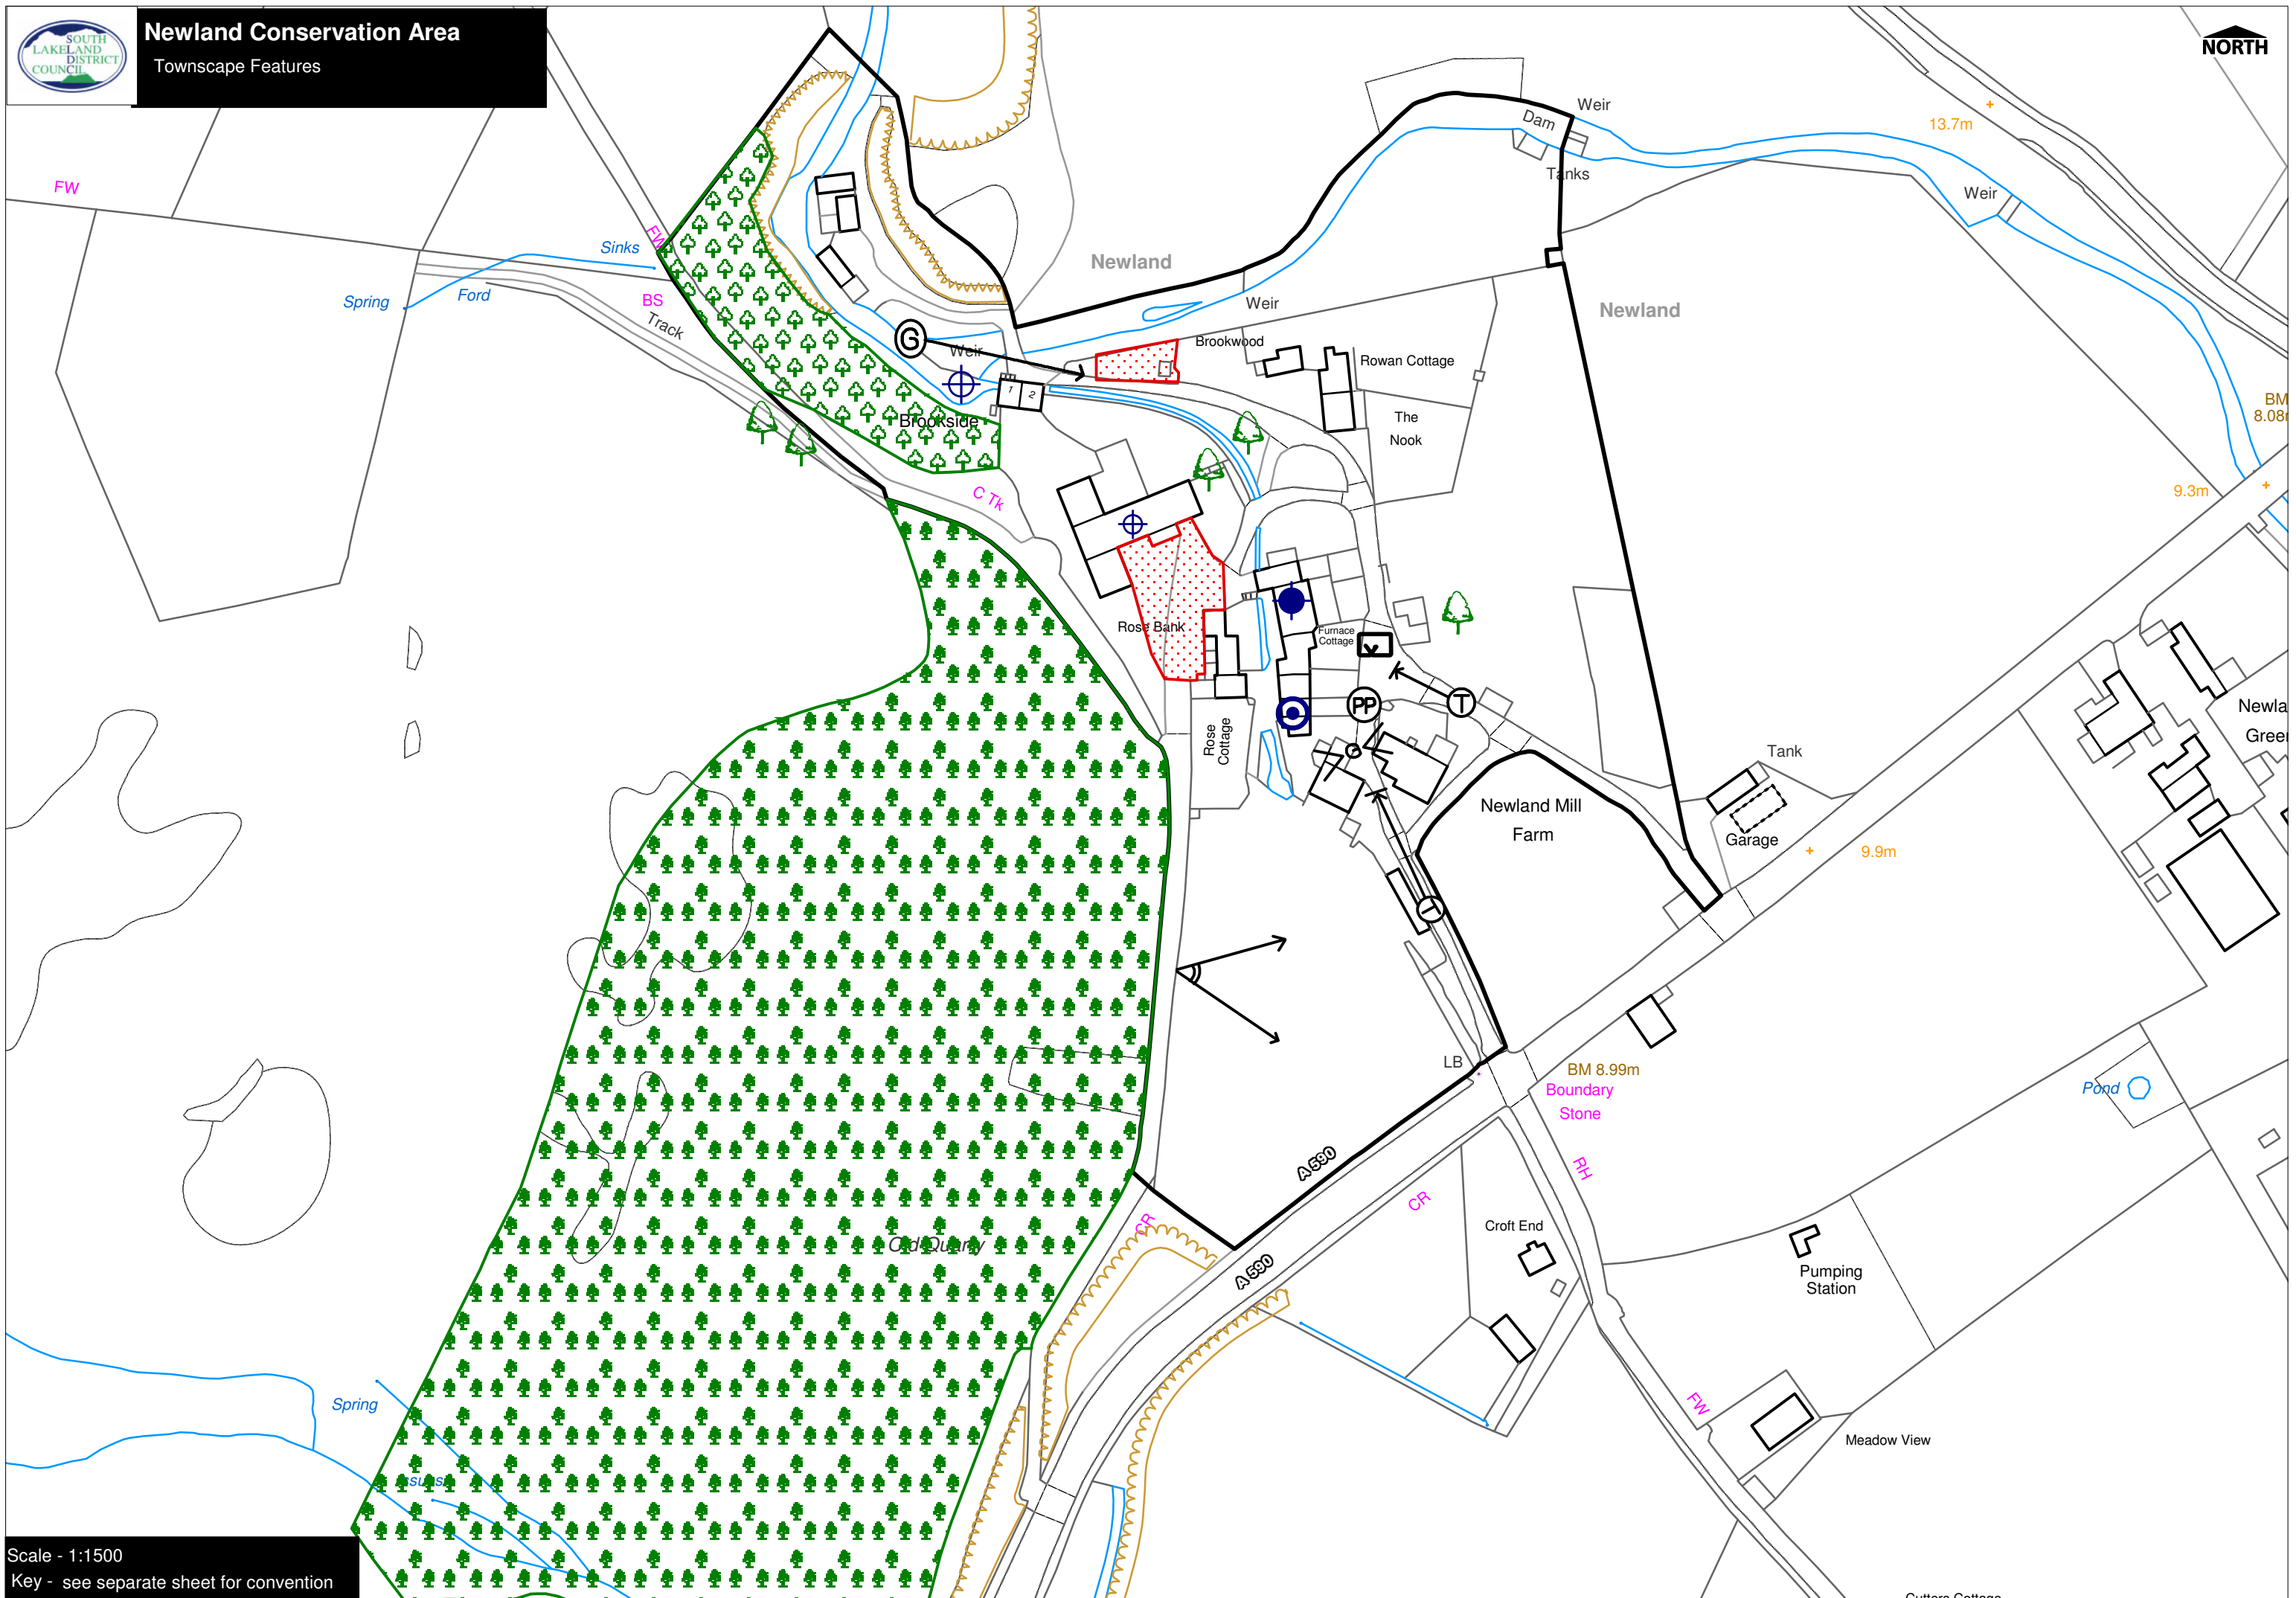

Newland Conservation Area

Townscape Features

Scale - 1:1500
 Key - see separate sheet for convention