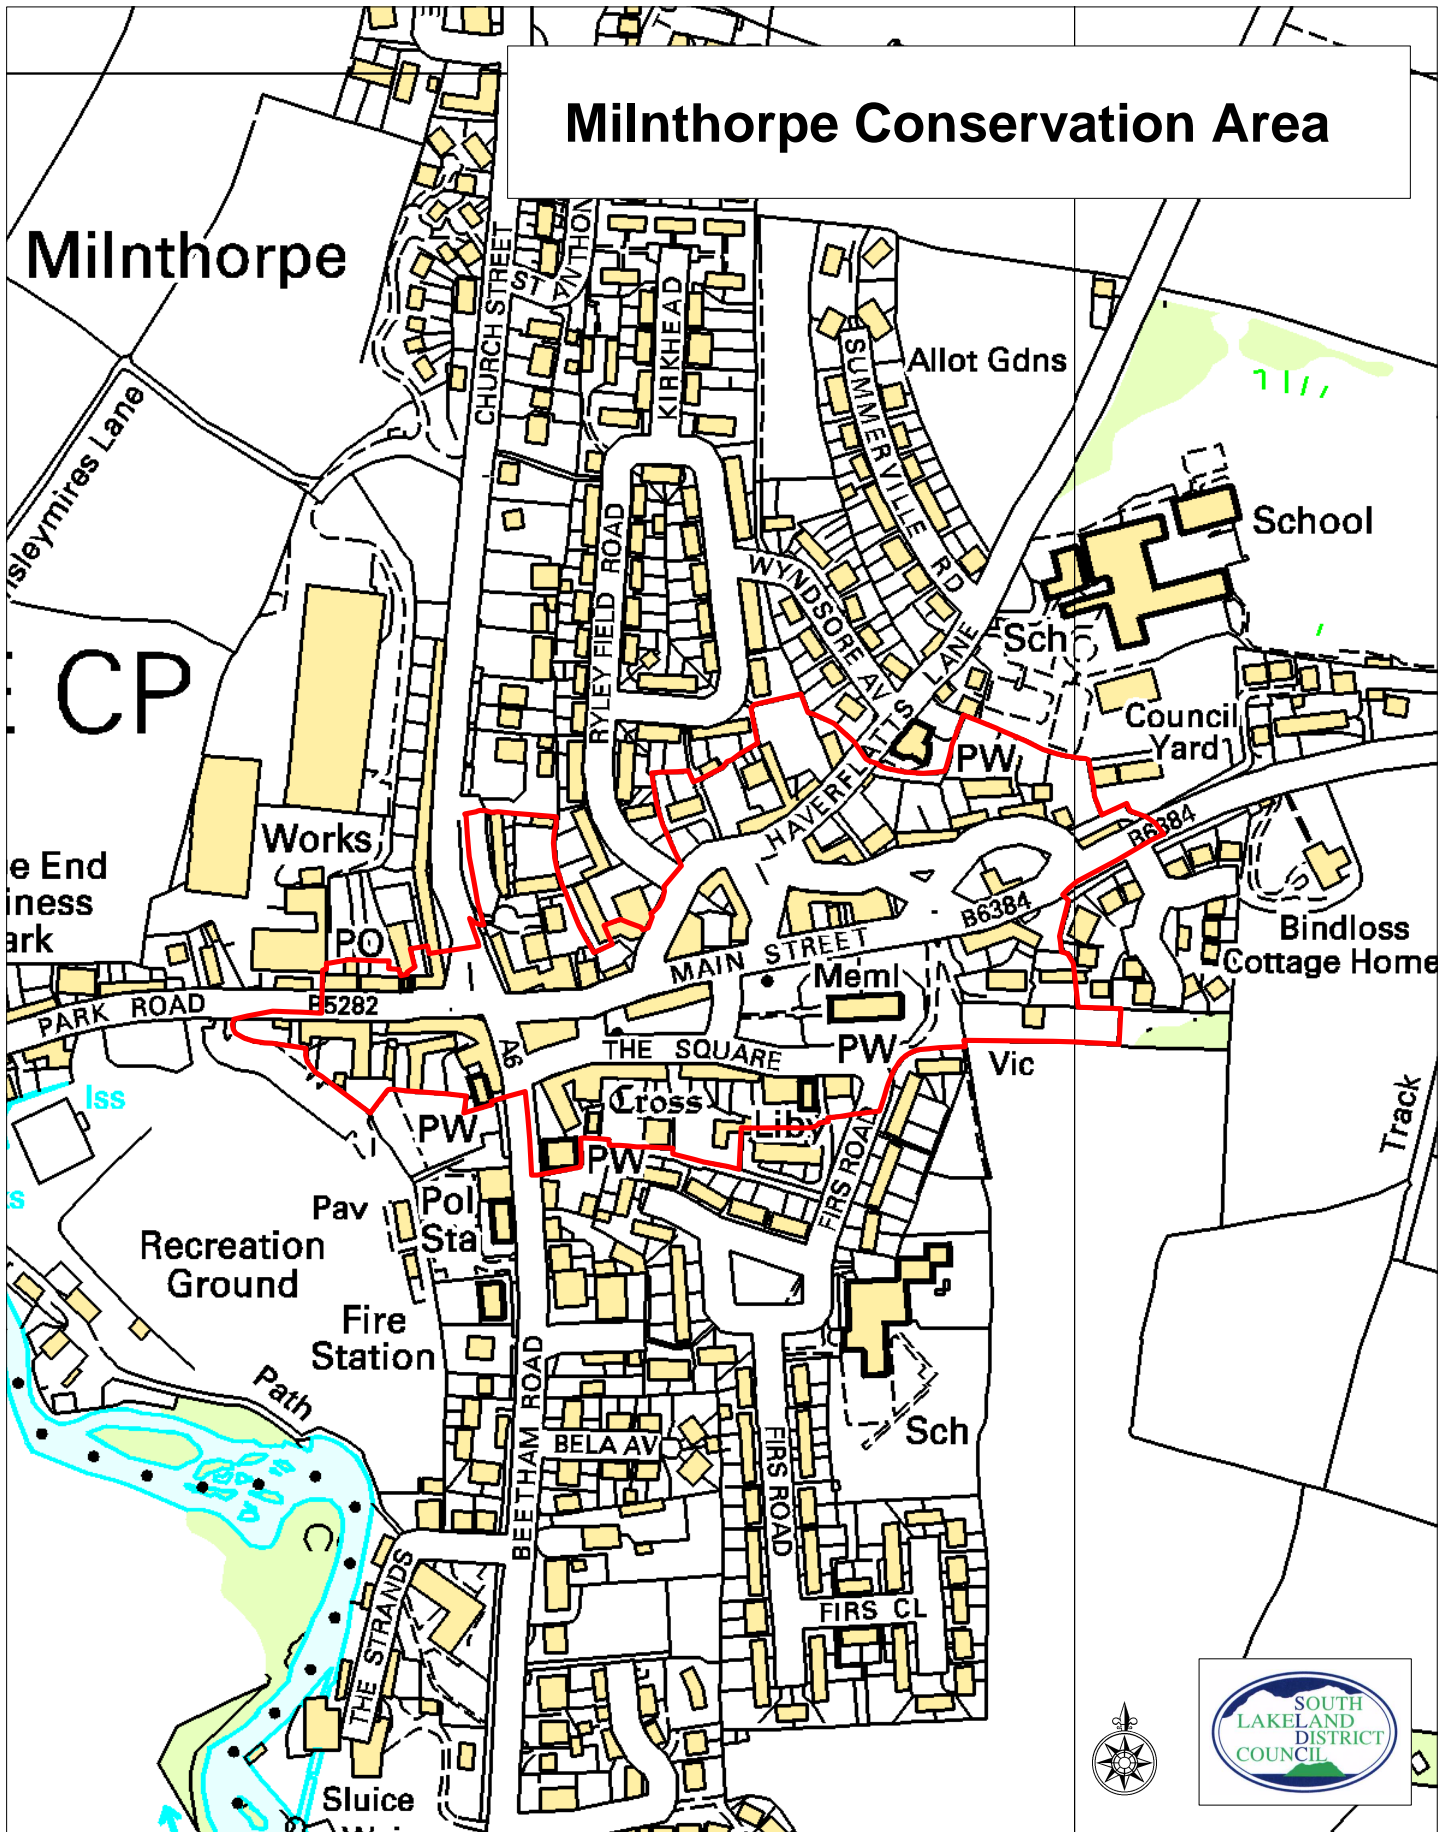

Milnthorpe Conservation Area

This map shows the up-to-date Conservation Area boundary. Please note that this may differ from the boundary depicted in the Townscape Features and Architectural Quality maps attached to the Conservation Area Appraisal document, as changes to Conservation Area boundaries may have been made since that document was prepared.