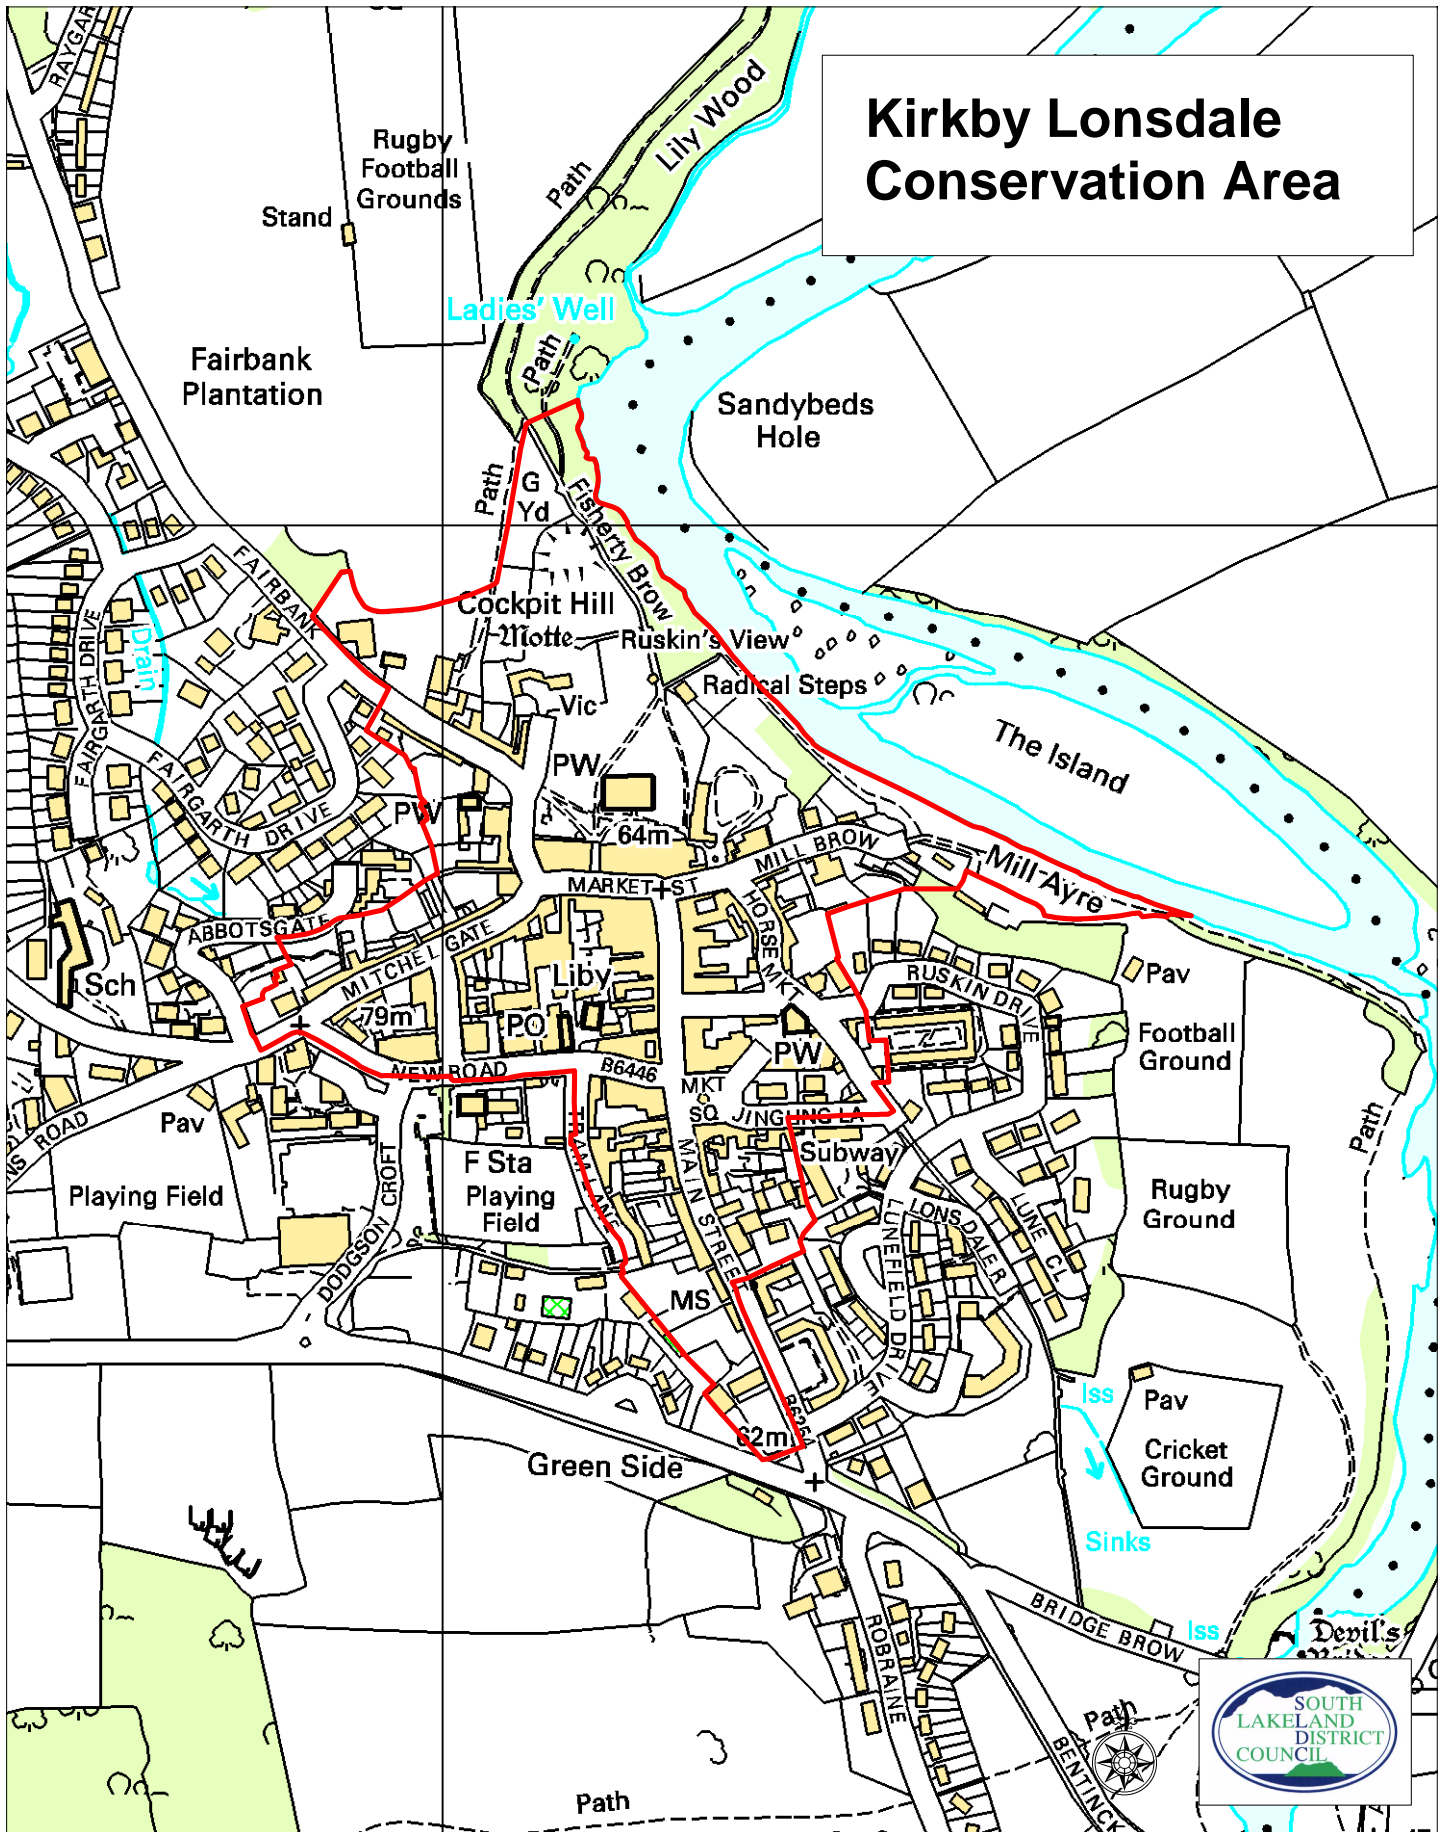

# Kirkby Lonsdale Conservation Area

This map shows the up-to-date Conservation Area boundary. Please note that this may differ from the boundary depicted in the Townscape Features and Architectural Quality maps attached to the Conservation Area Appraisal document, as changes to Conservation Area boundaries may have been made since that document was prepared.