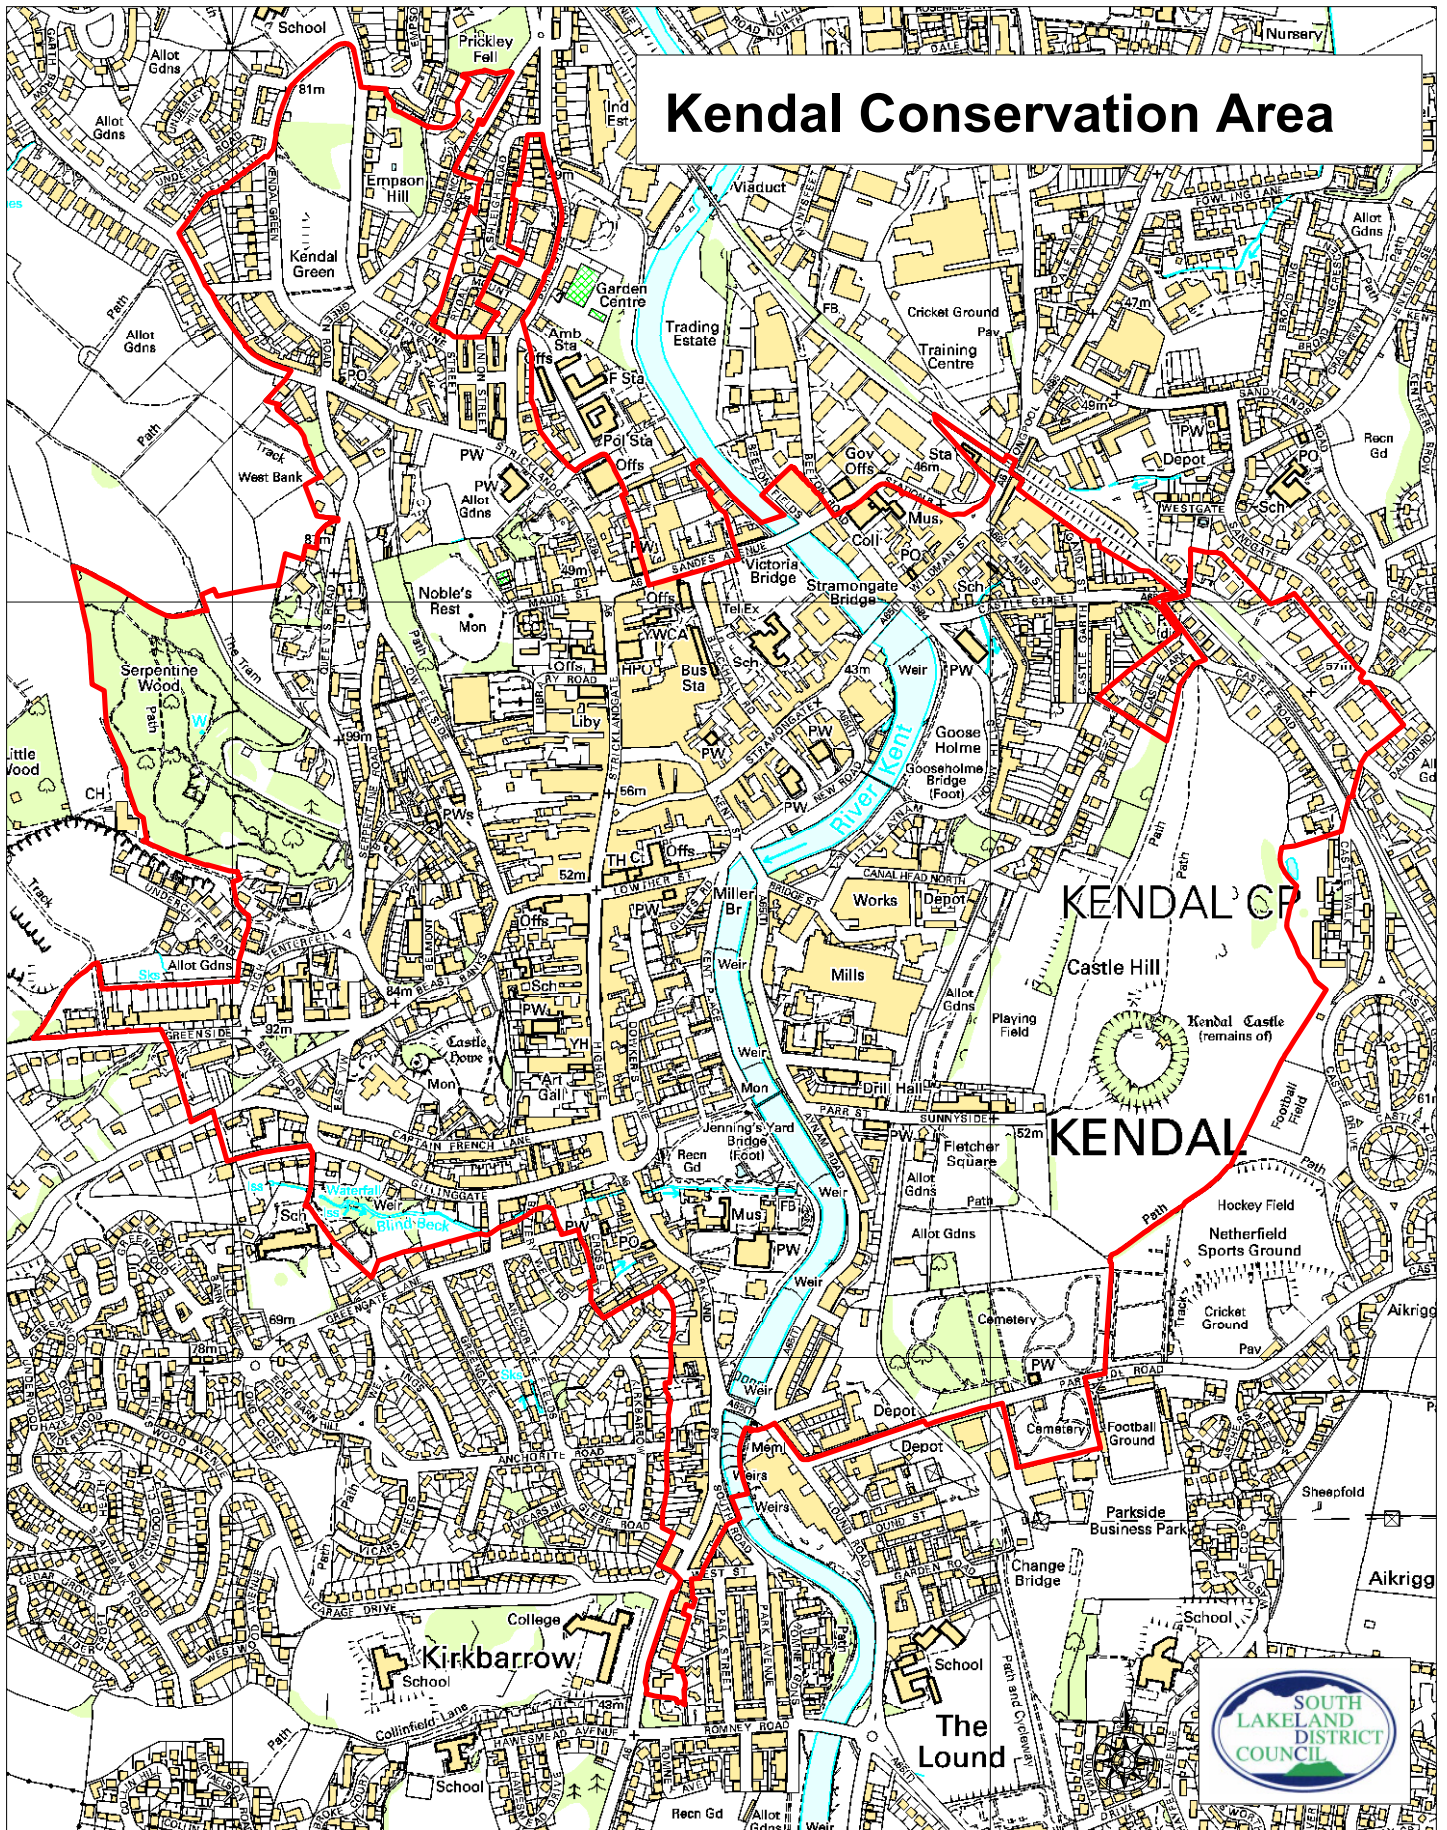

Kendal Conservation Area

This map shows the up-to-date Conservation Area boundary. Please note that this may differ from the boundary depicted in the Townscape Features and Architectural Quality maps attached to the Conservation Area Appraisal document, as changes to Conservation Area boundaries may have been made since that document was prepared.