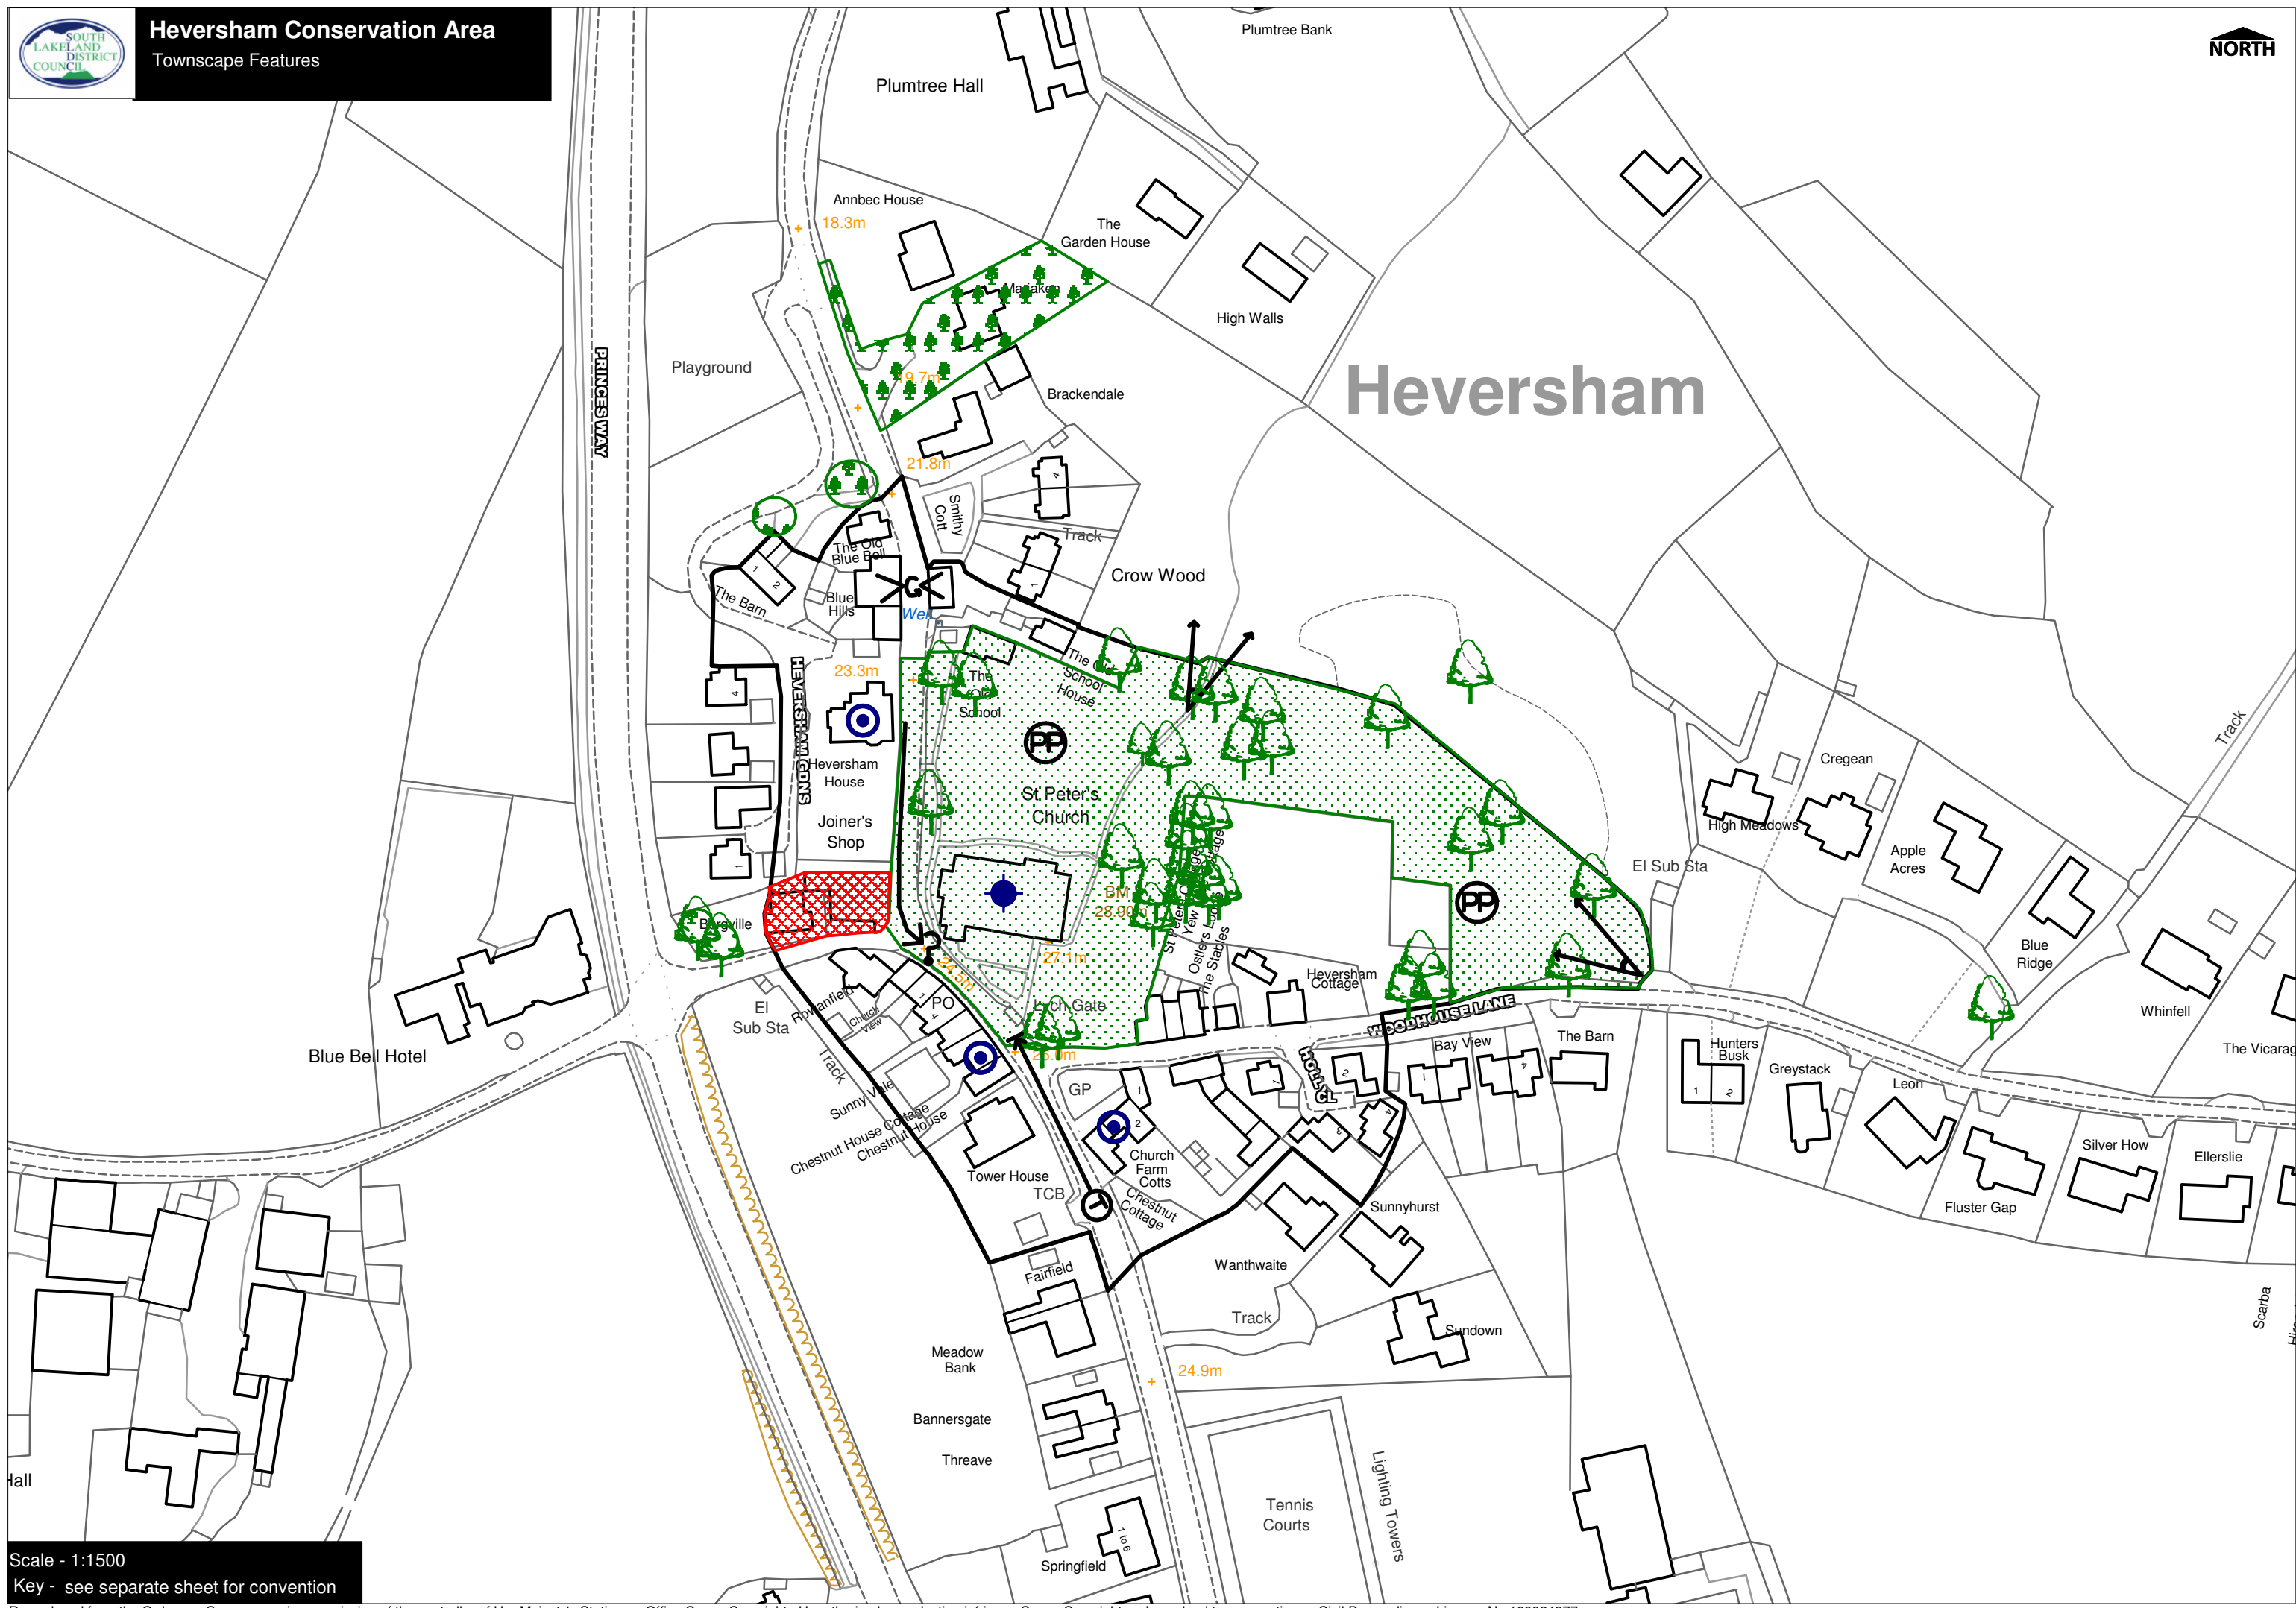

Heversham Conservation Area
Townscape Features

Scale - 1:1500
Key - see separate sheet for convention