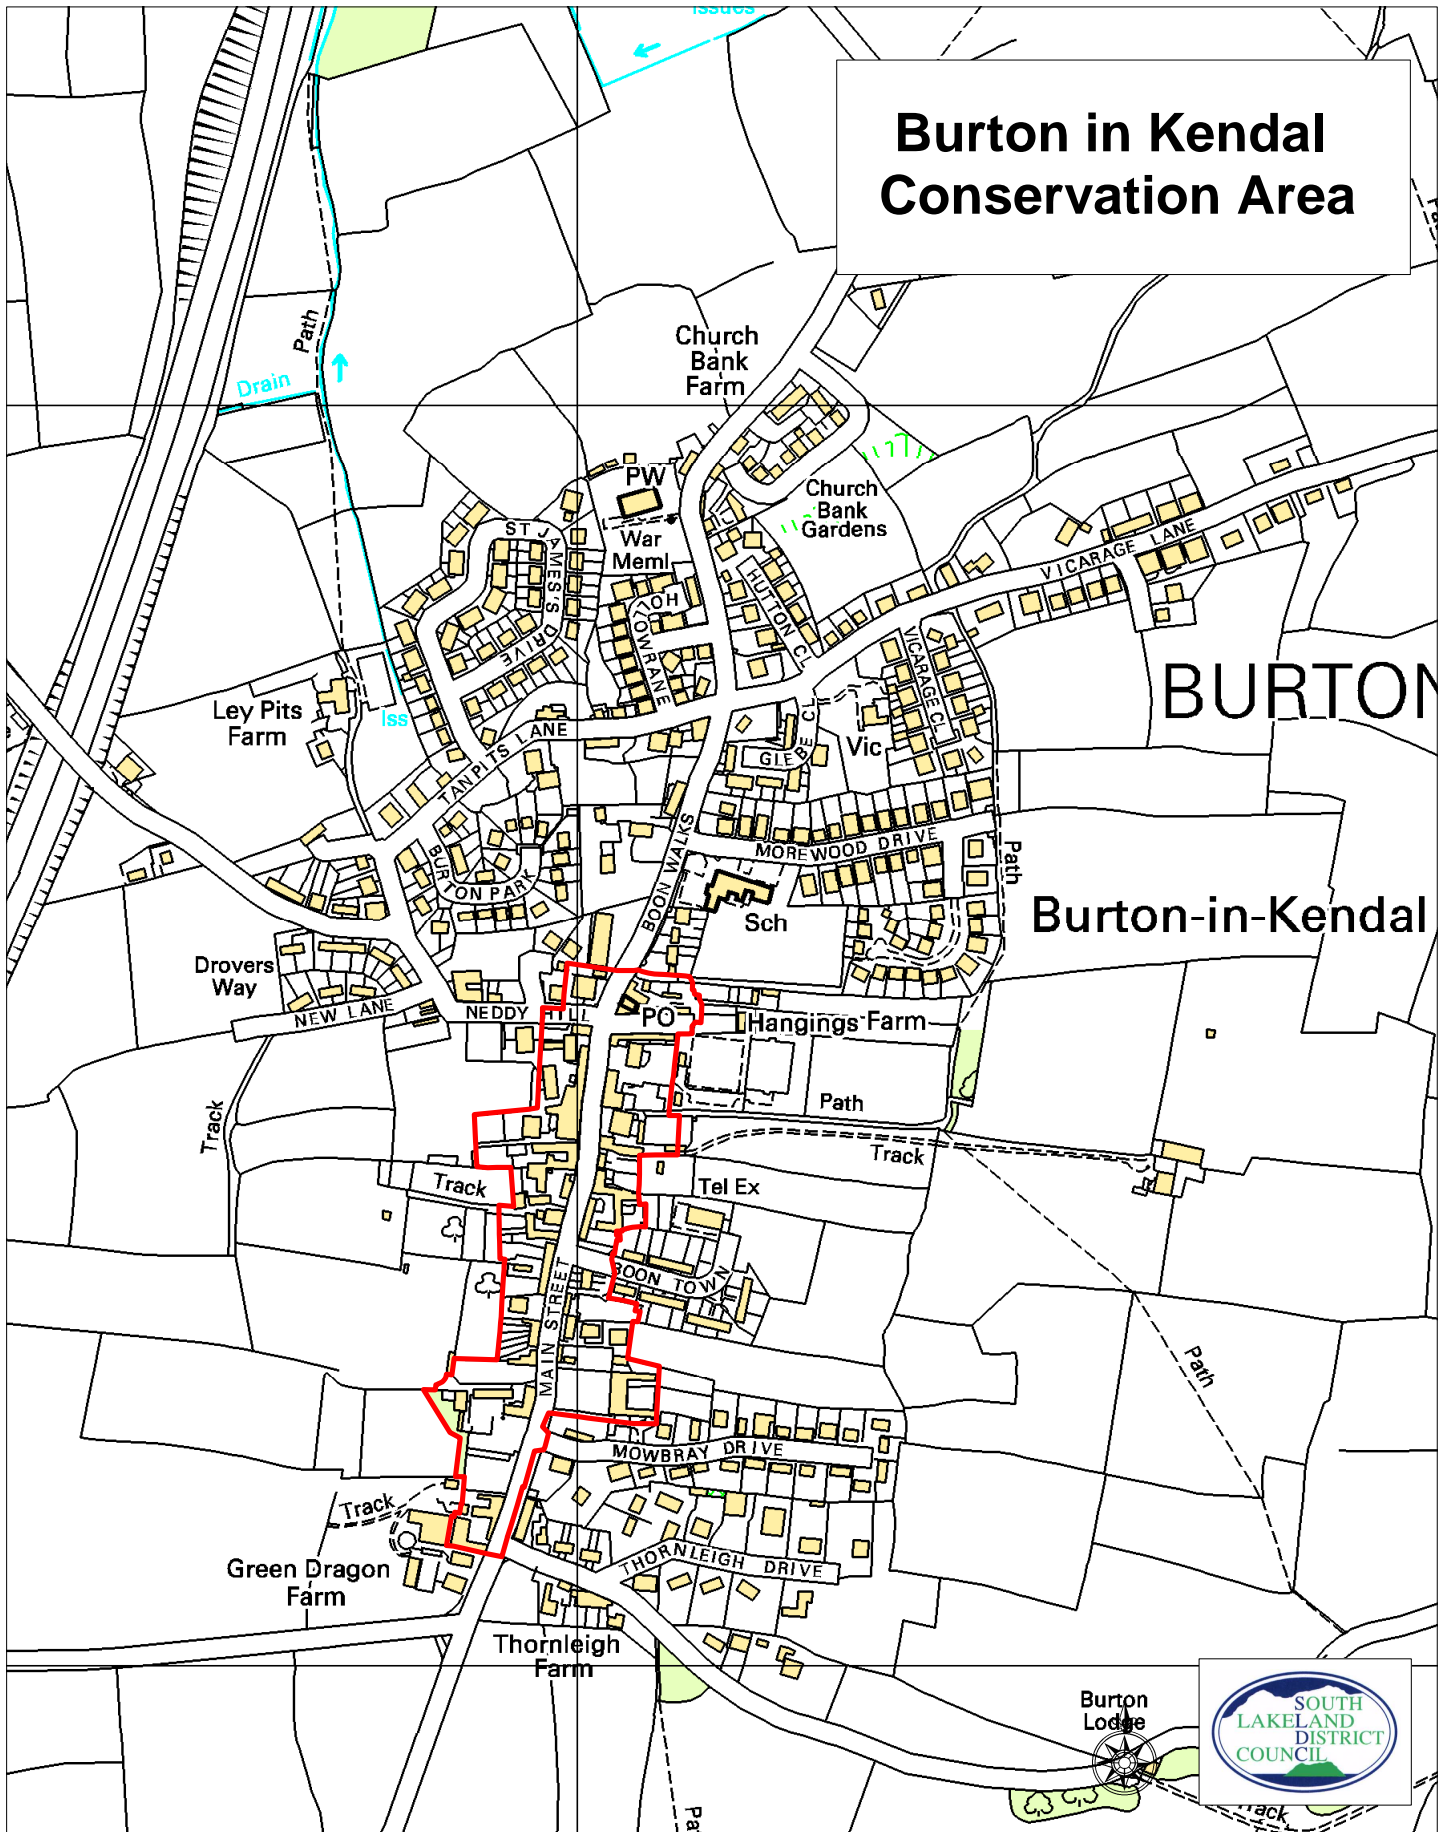

Burton in Kendal Conservation Area

This map shows the up-to-date Conservation Area boundary. Please note that this may differ from the boundary depicted in the Townscape Features and Architectural Quality maps attached to the Conservation Area Appraisal document, as changes to Conservation Area boundaries may have been made since that document was prepared.