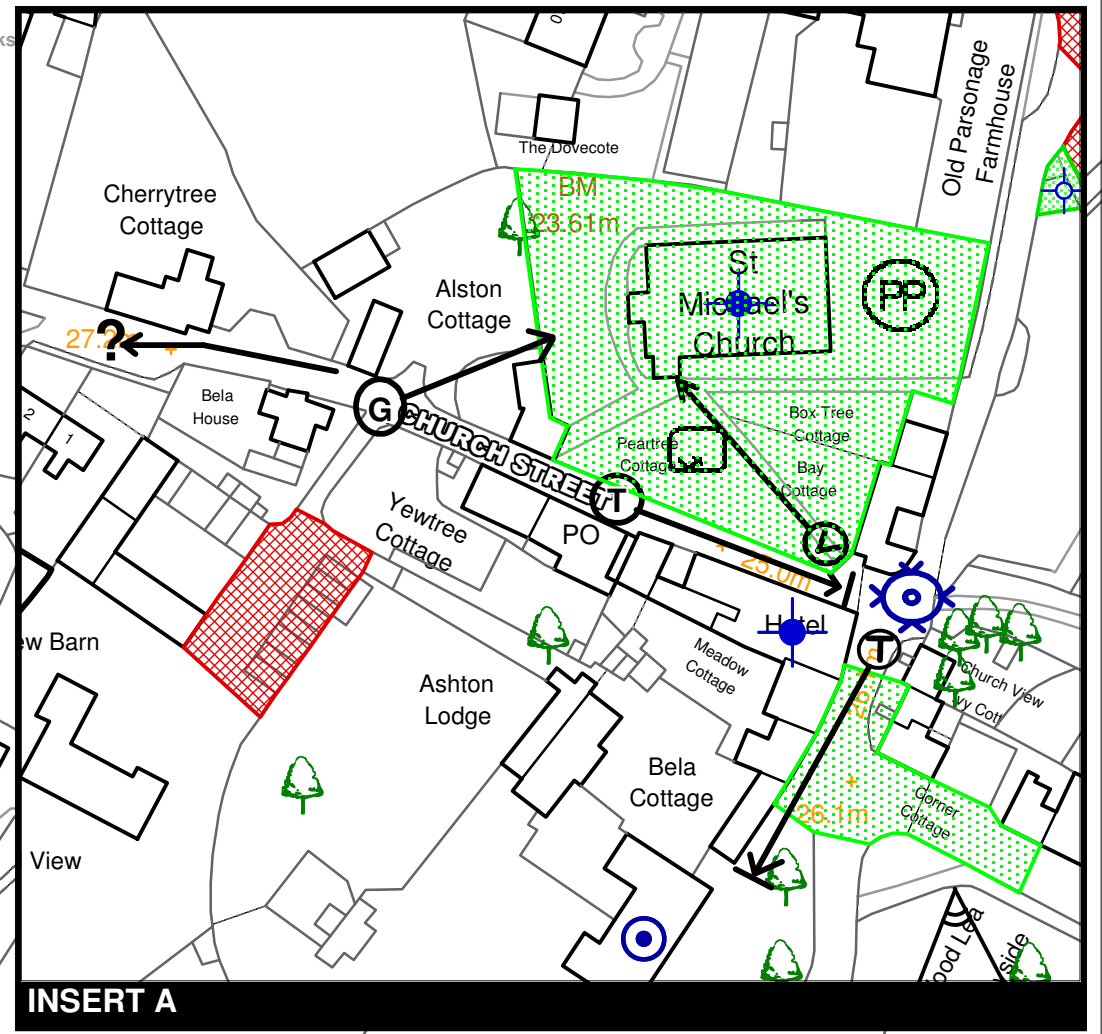

Beetham Conservation Area

Townscape Features

Insert included to provide an improved clarity to the centre of the village.

Scale - 1:2000
Key - see separate sheet for convention