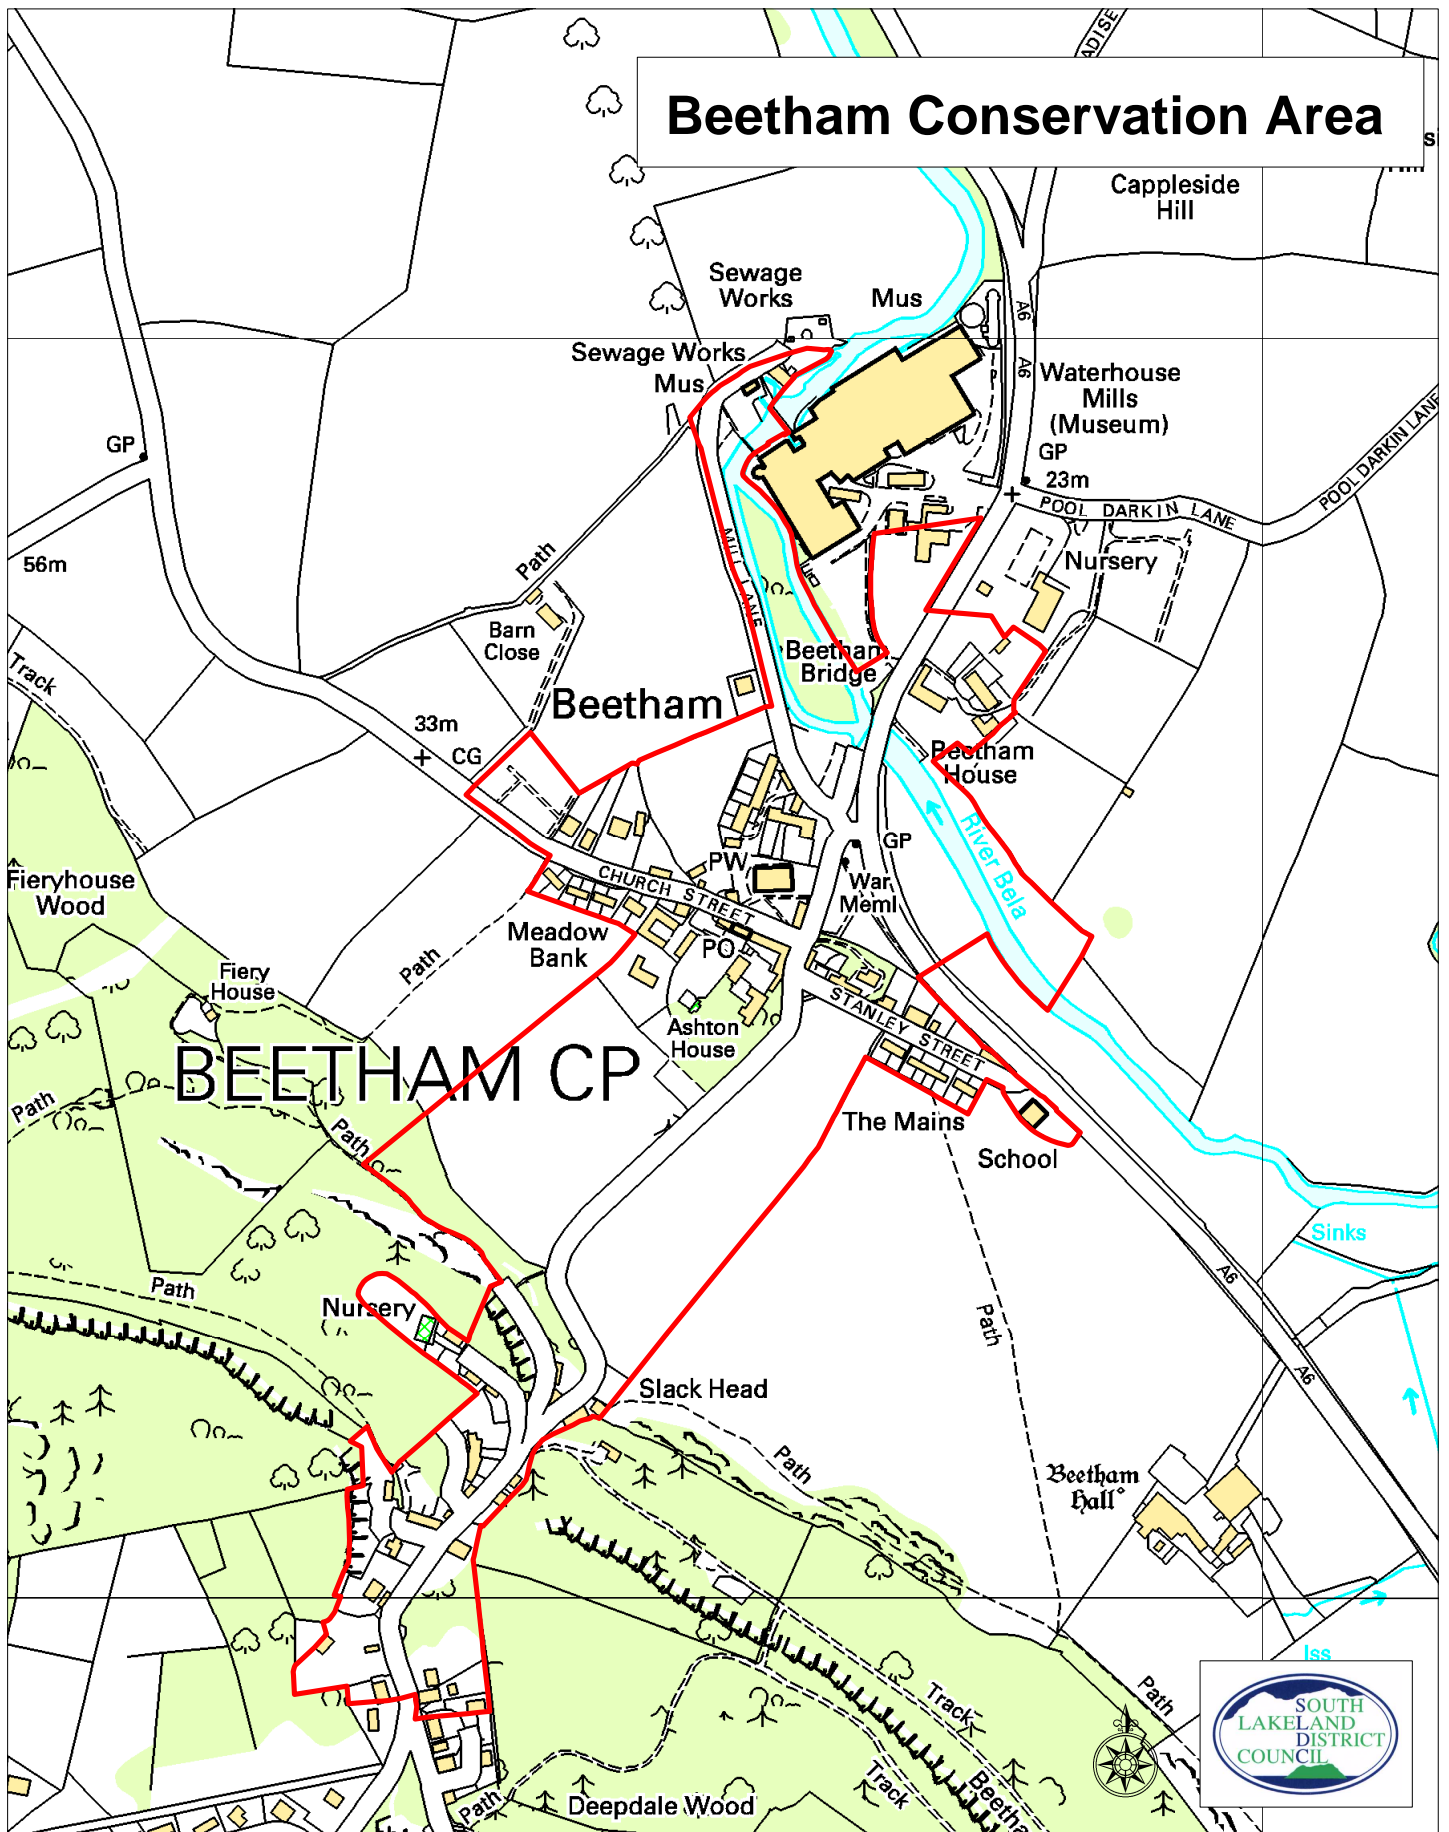

Beetham Conservation Area

This map shows the up-to-date Conservation Area boundary. Please note that this may differ from the boundary depicted in the Townscape Features and Architectural Quality maps attached to the Conservation Area Appraisal document, as changes to Conservation Area boundaries may have been made since that document was prepared.