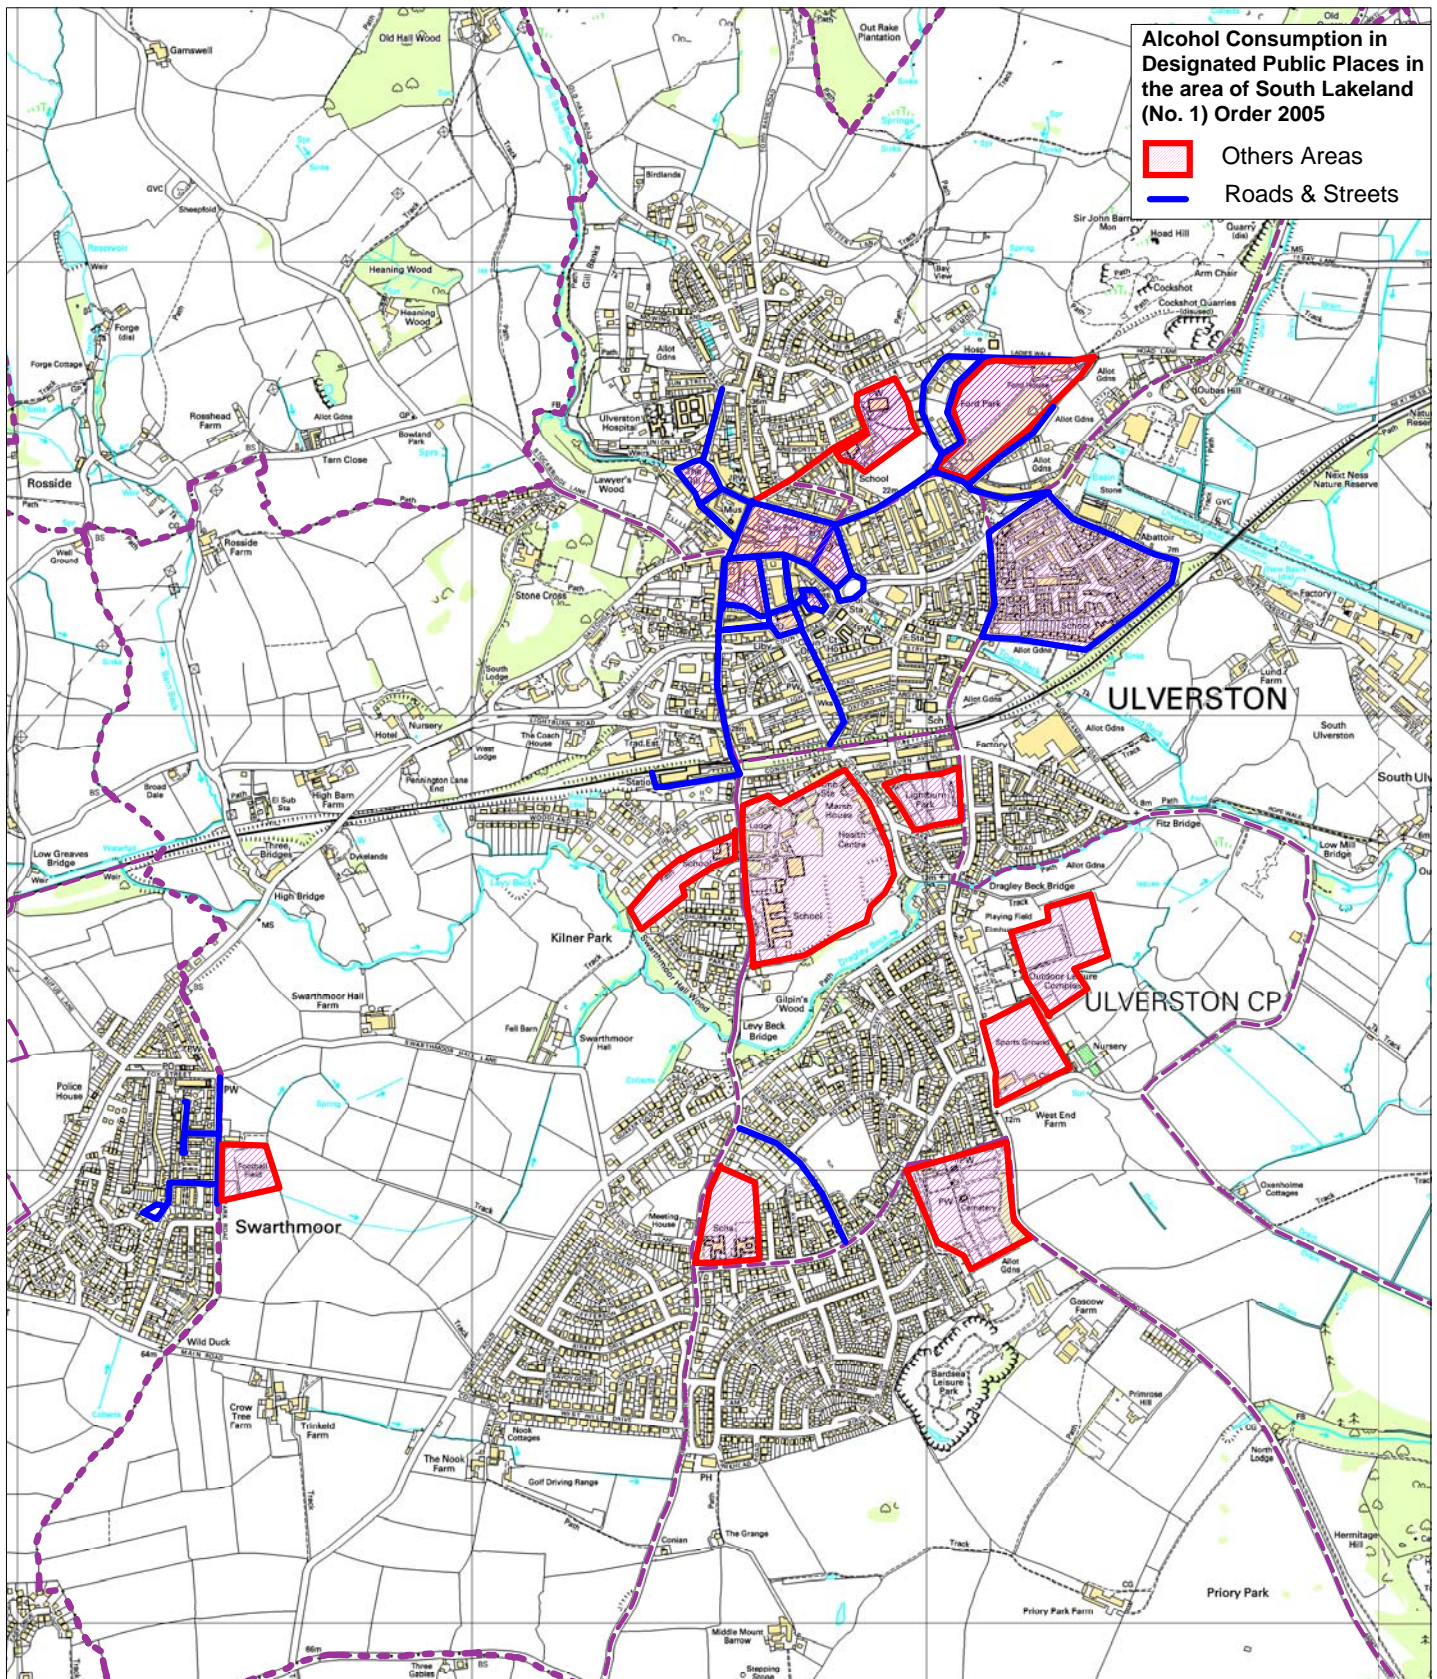

Designated Areas in Ulverston

The material contained in this plot has been reproduced from an Ordnance Survey Map with permission of the Controller of Her Majesty's Stationary Office. Licence No. 100024277 © Crown Copyright

Unauthorised reproduction infringes Crown copyright and may lead to prosecution or civil proceedings