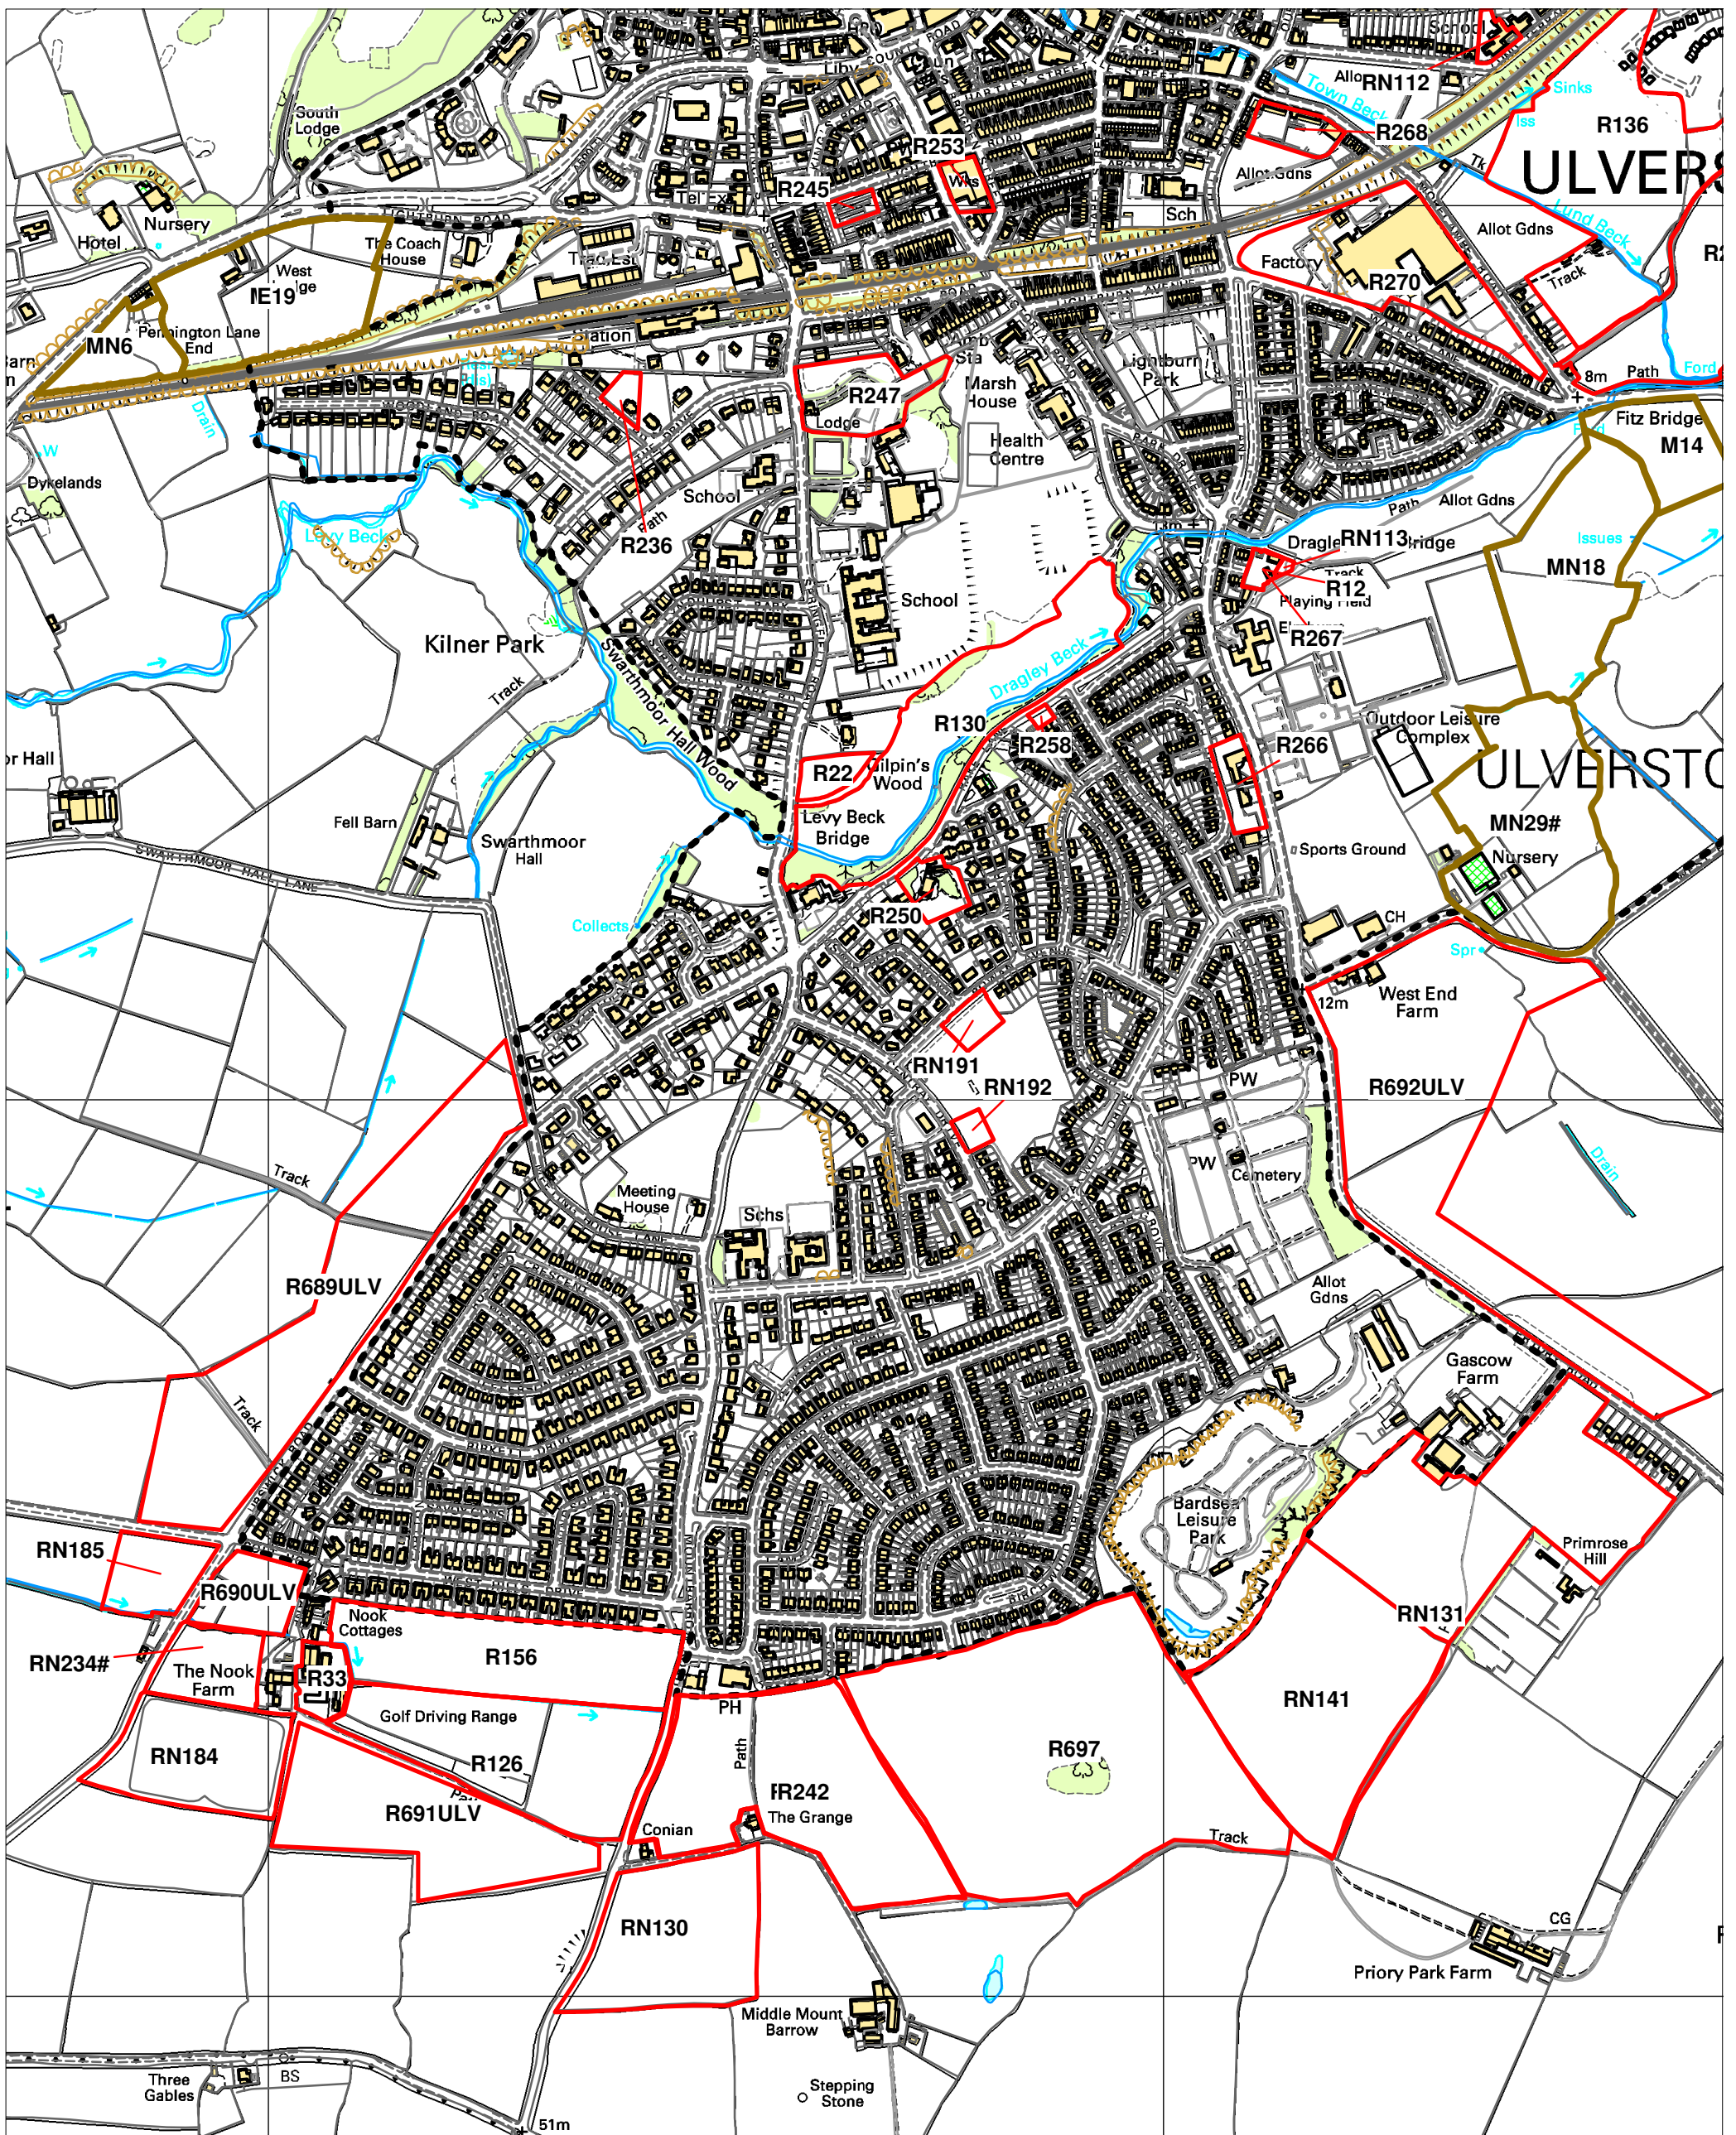

Allocations of Land Development Plan Document: Sites Under Consideration

Reproduced from the Ordnance Survey mapping permission of the controller of Her Majesty's Stationary Office Crown Copyright. Unauthorised reproduction infringes Crown Copyright and may lead to prosecution or Civil Proceedings. Licence No. 100024277.

Key	
▭	Residential Land
▭	Employment Land
▭	Mixed Residential / Employment
	Development boundary
	Other

Ulverston South