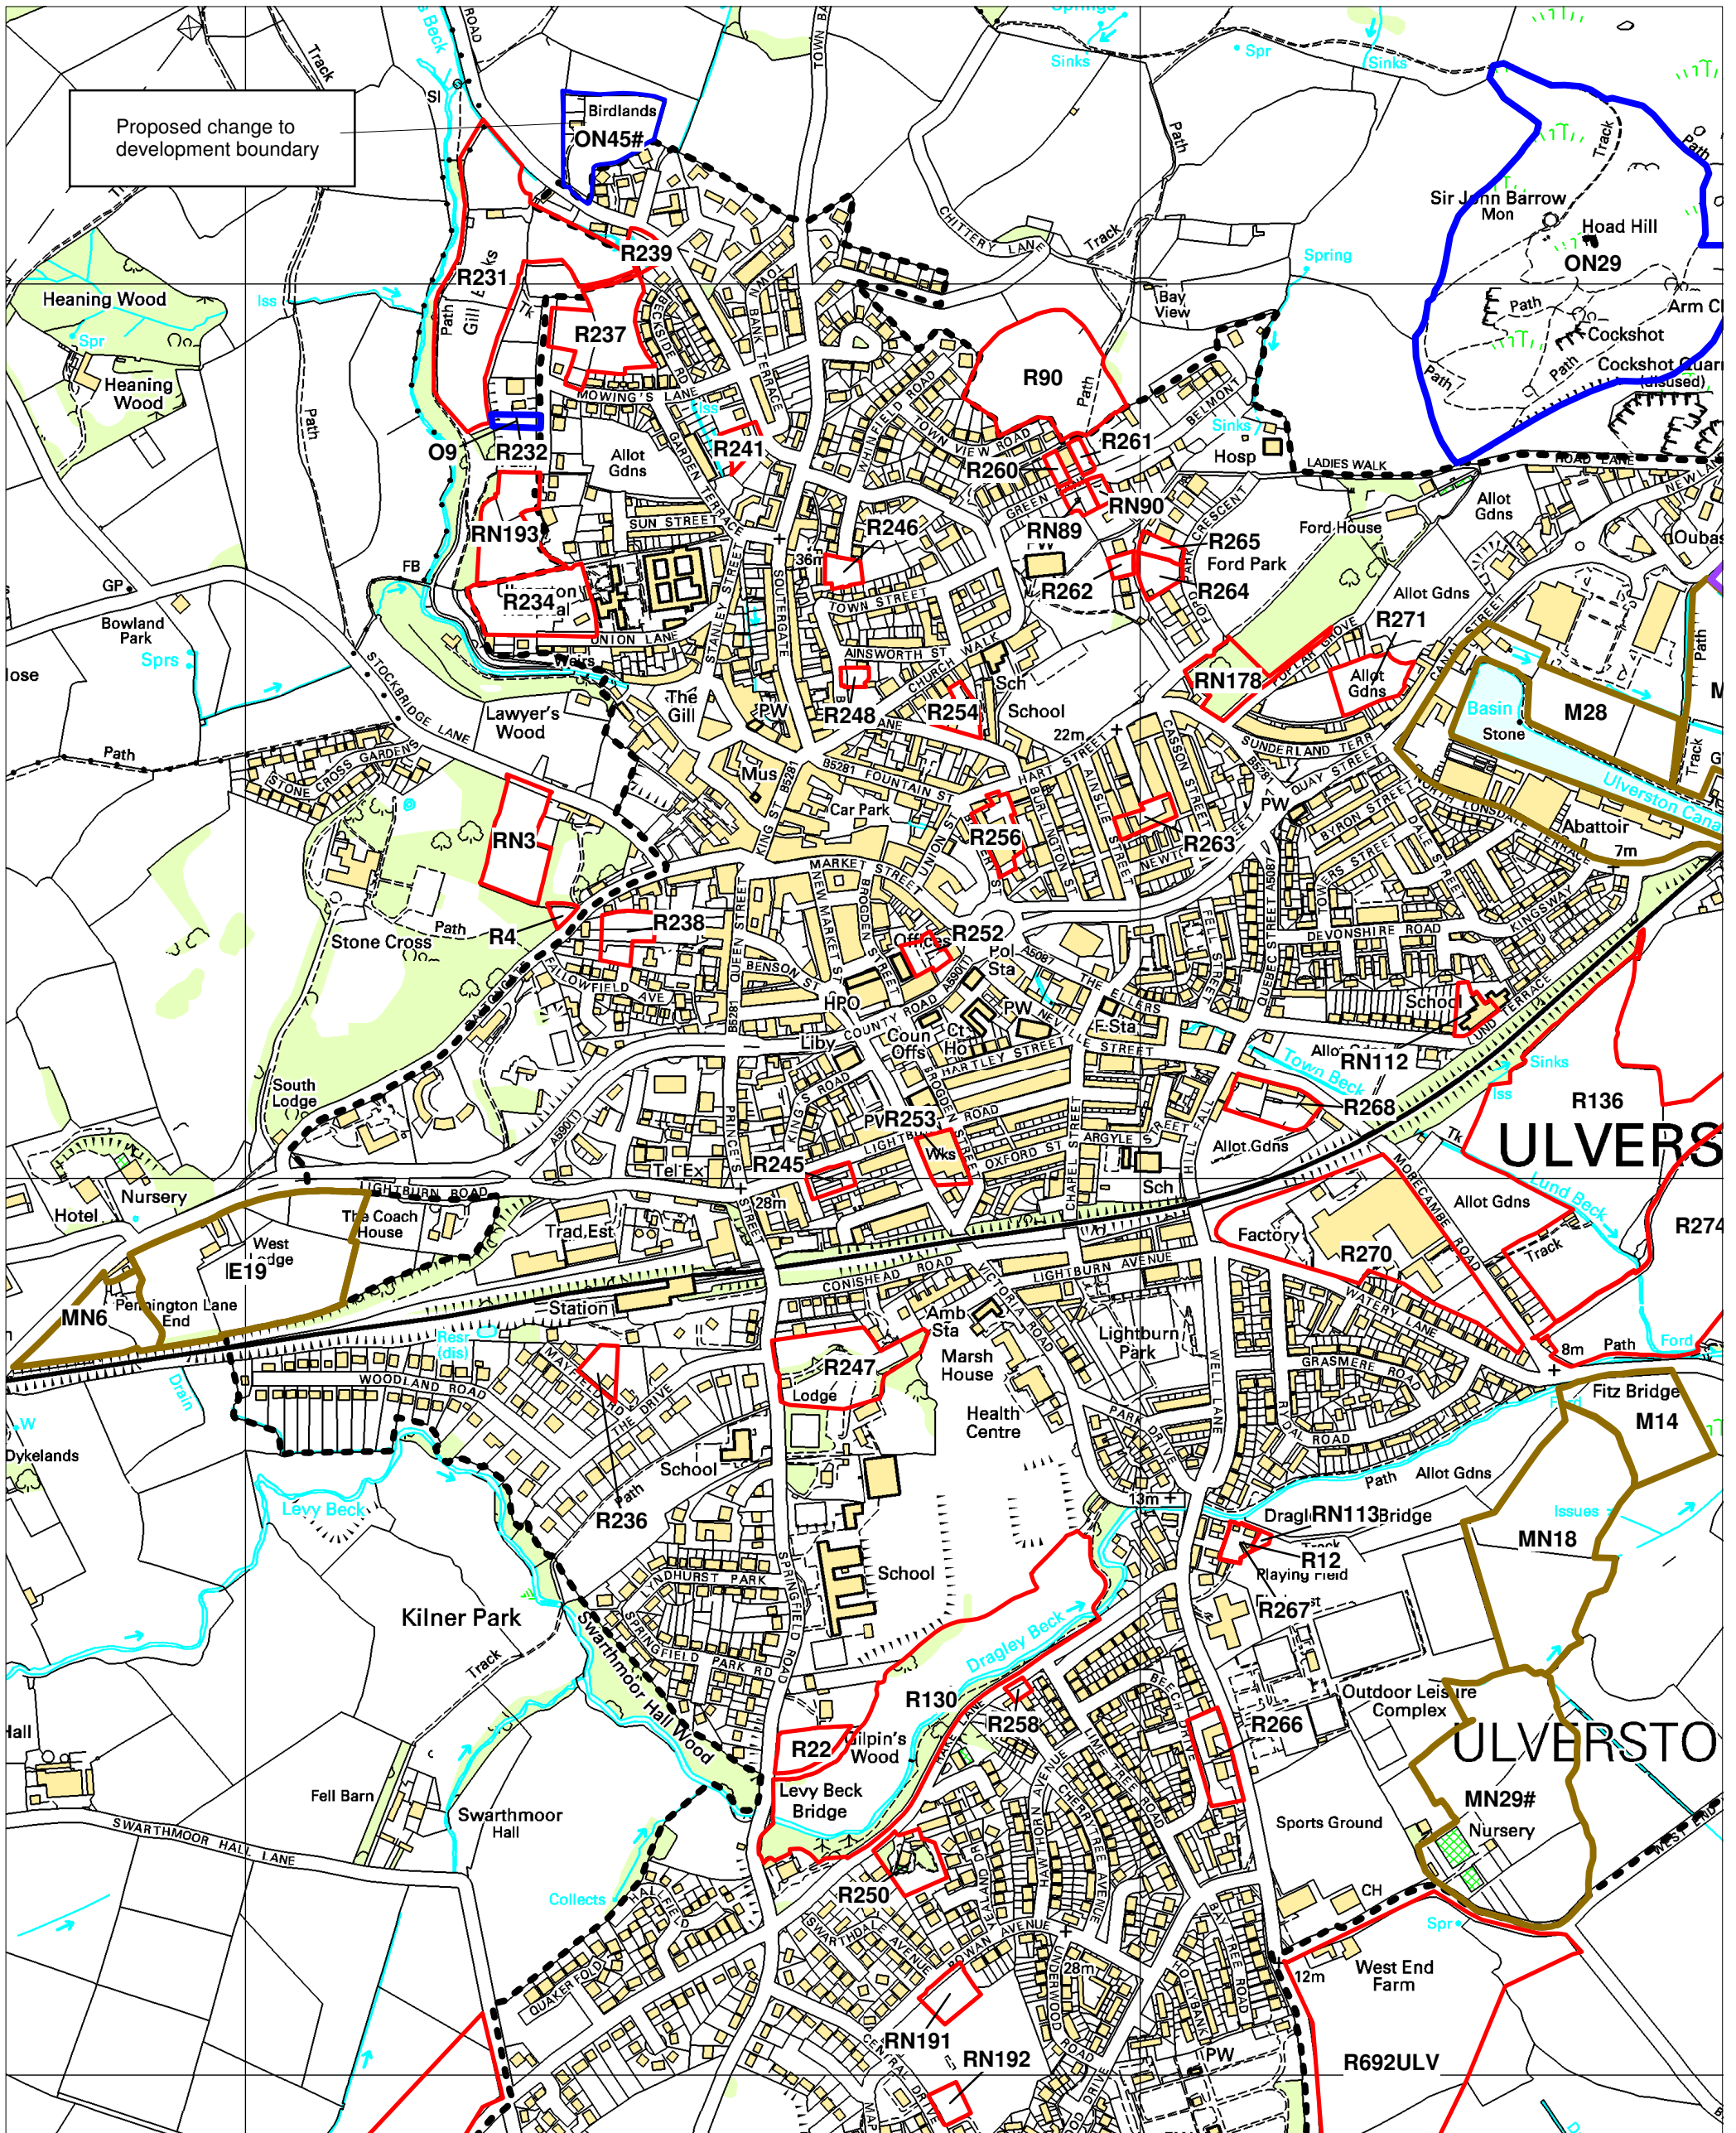

Allocations of Land Development Plan Document: Sites Under Consideration

Reproduced from the Ordnance Survey mapping permission of the controller of Her Majesty's Stationary Office Crown Copyright. Unauthorised reproduction infringes Crown Copyright and may lead to prosecution or Civil Proceedings. Licence No. 100024277.

Key	
▭	Residential Land
▭	Employment Land
▭	Mixed Residential / Employment
	Development boundary
	Other

Ulverston North