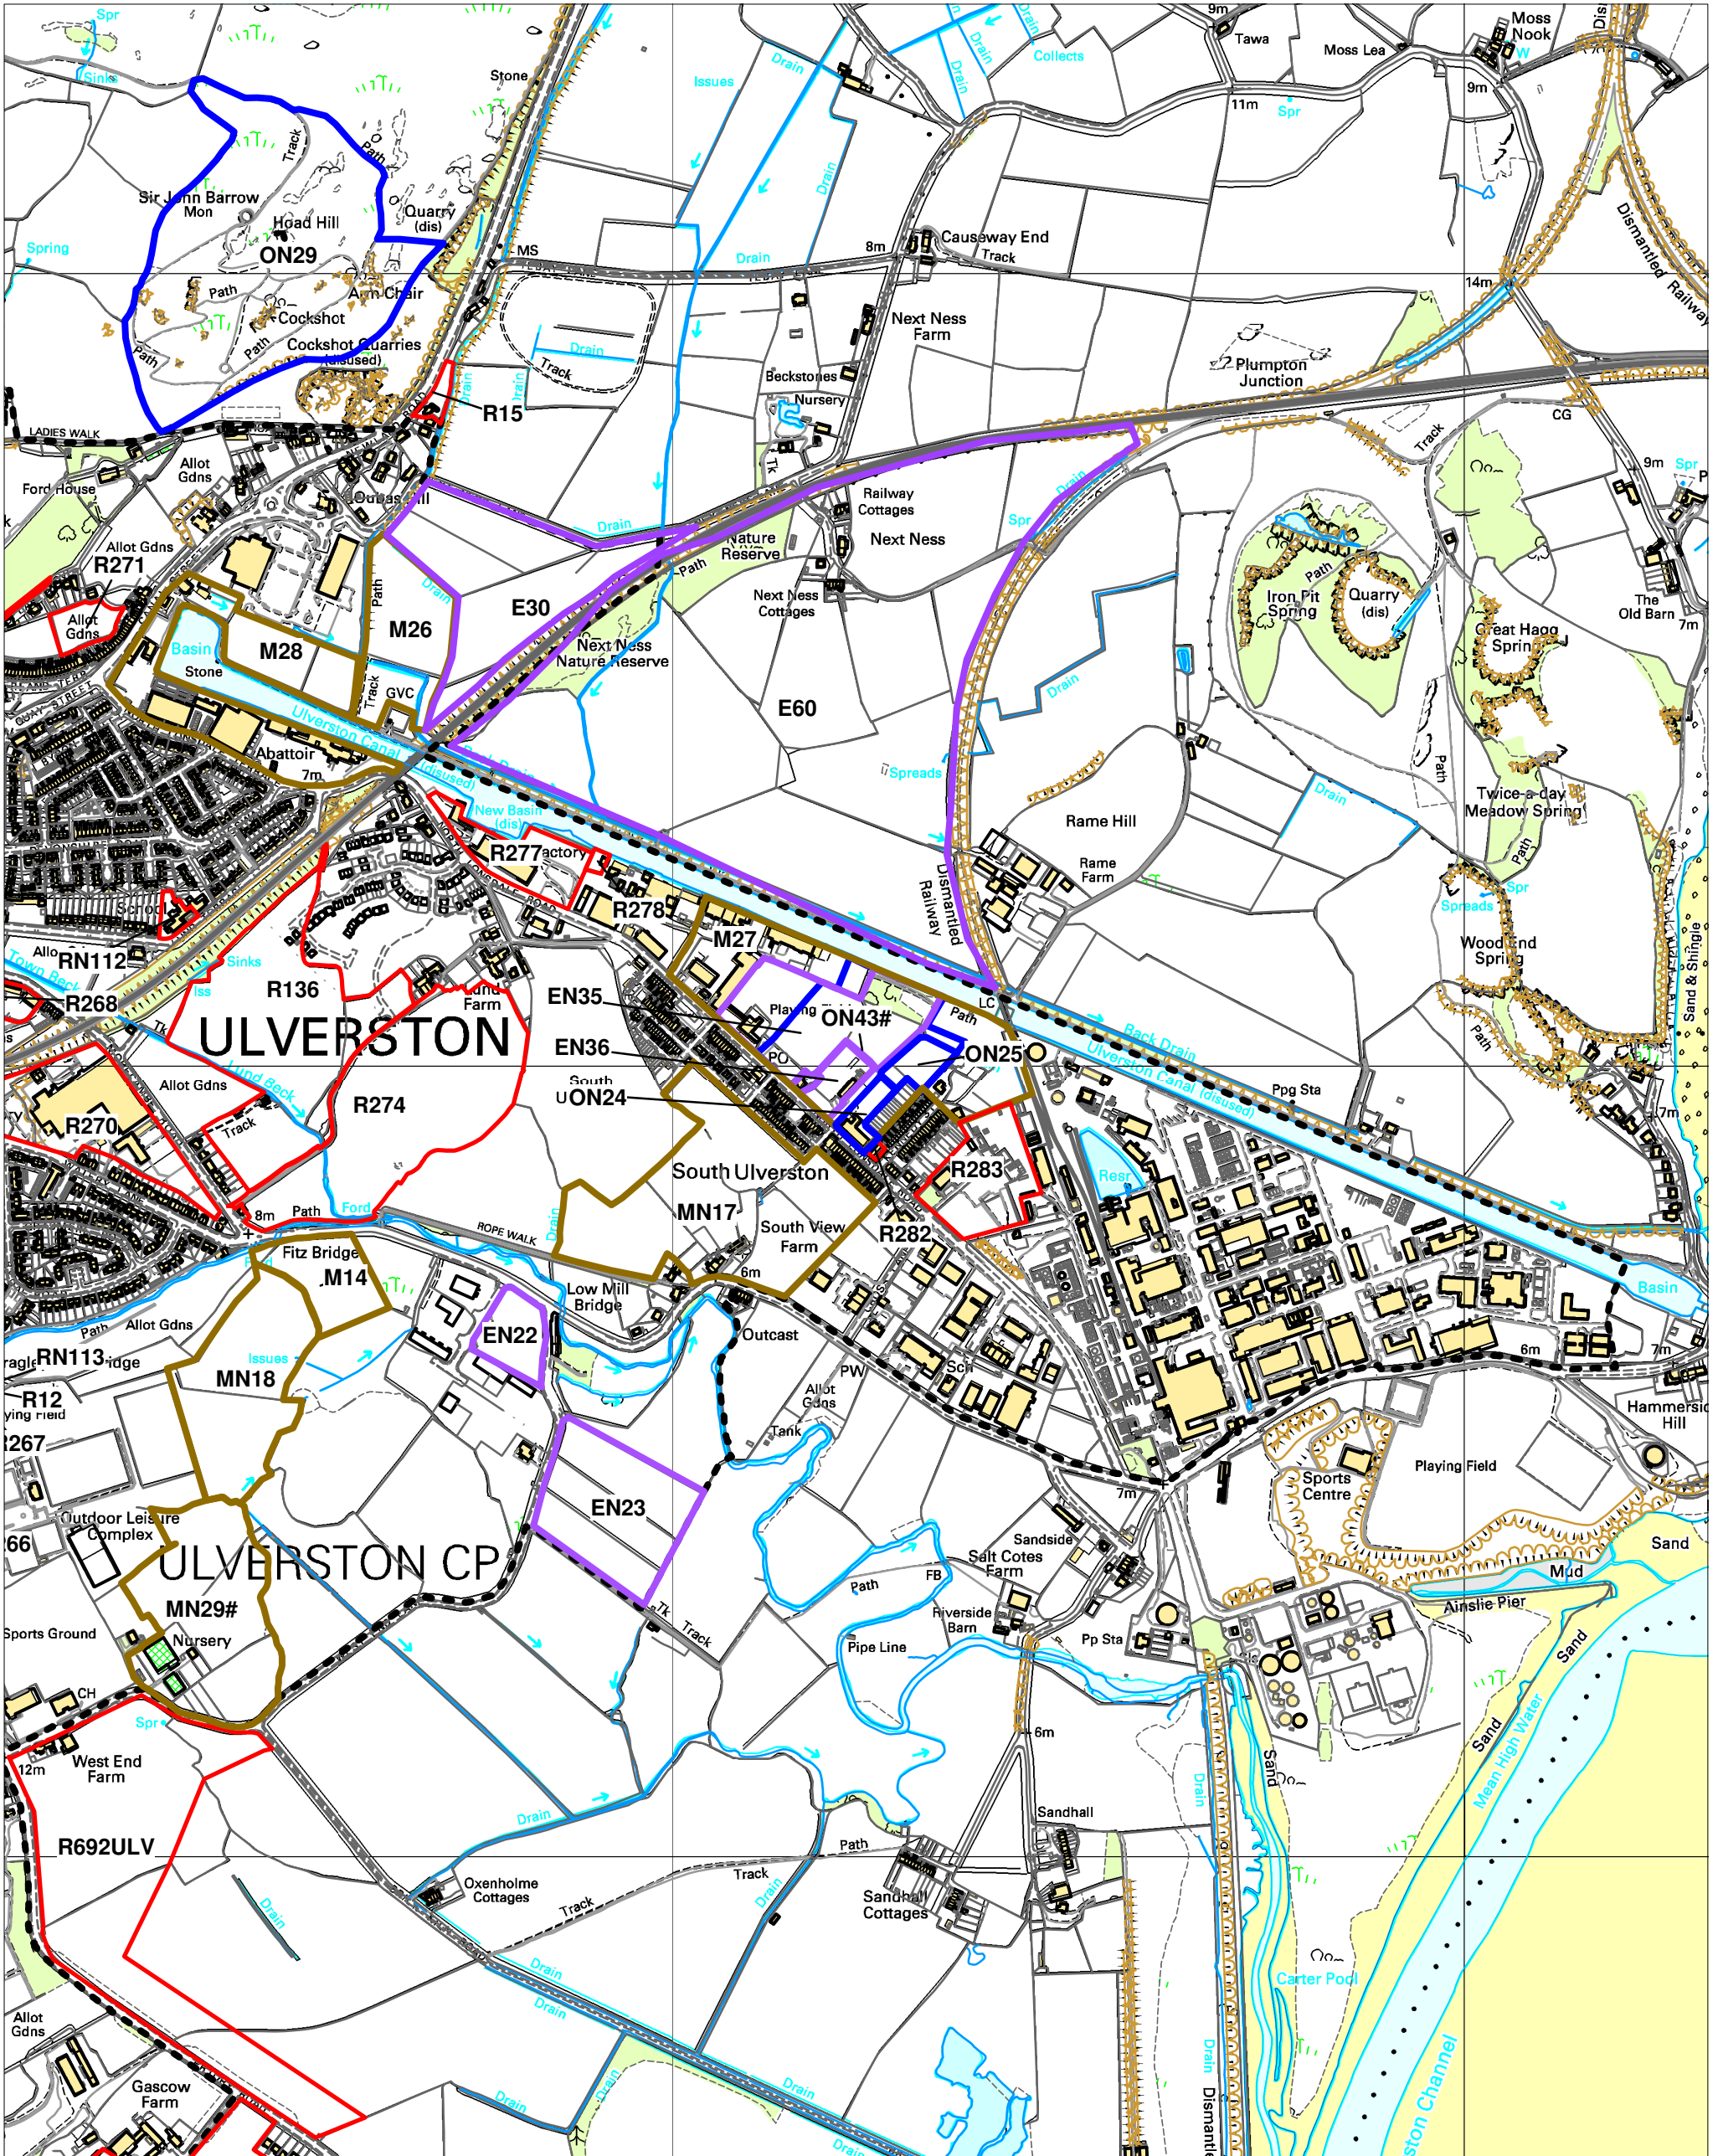

Allocations of Land Development Plan Document: Sites Under Consideration

Reproduced from the Ordnance Survey mapping permission of the controller of Her Majesty's Stationary Office Crown Copyright. Unauthorised reproduction infringes Crown Copyright and may lead to prosecution or Civil Proceedings. Licence No. 100024277.

Key	
▭	Residential Land
▭	Employment Land
▭	Mixed Residential / Employment
	Development boundary
	Other

Ulverston East