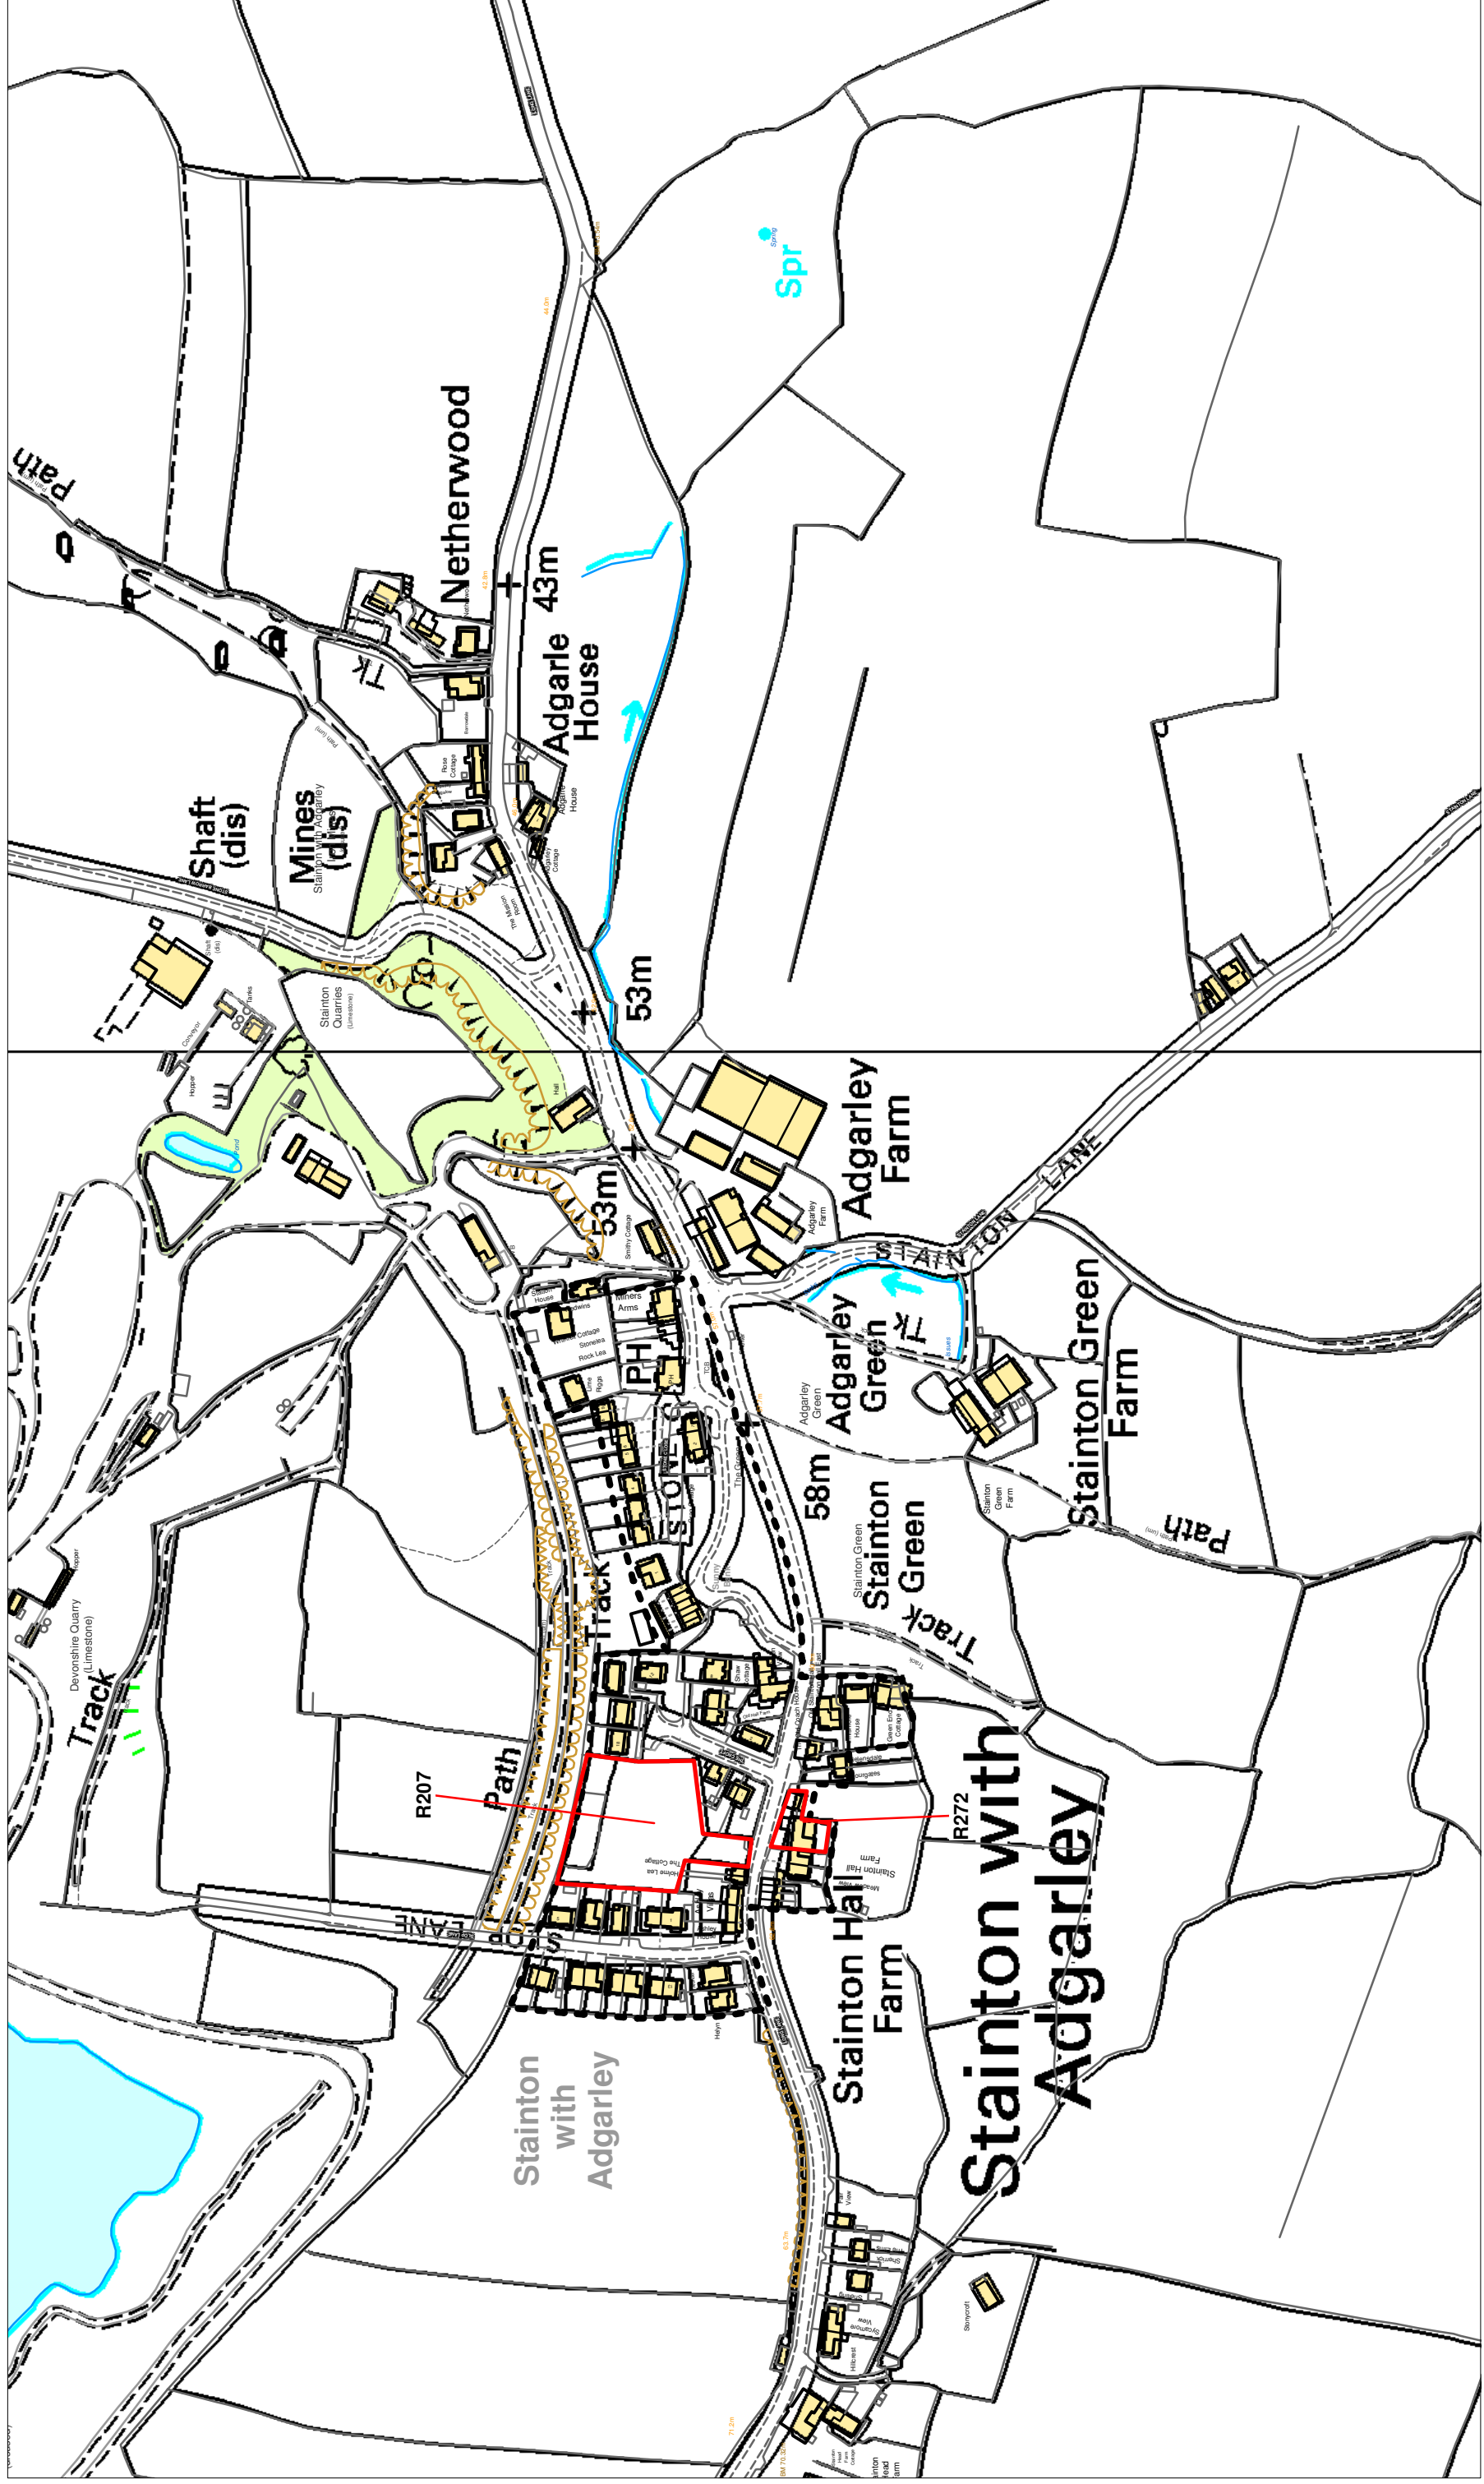

Allocations of Land Development Plan Document: Sites Under Consideration

Reproduced from the Ordnance Survey mapping permission of the controller of Her Majesty's Stationary Office Crown Copyright. Unauthorised reproduction infringes Crown Copyright and may lead to prosecution or Civil Proceedings. Licence No. 100024277.

Key	
■	Residential Land
■	Employment Land
■	Mixed Residential / Employment
■	Other
	Development boundary

Stainton with Adgarley