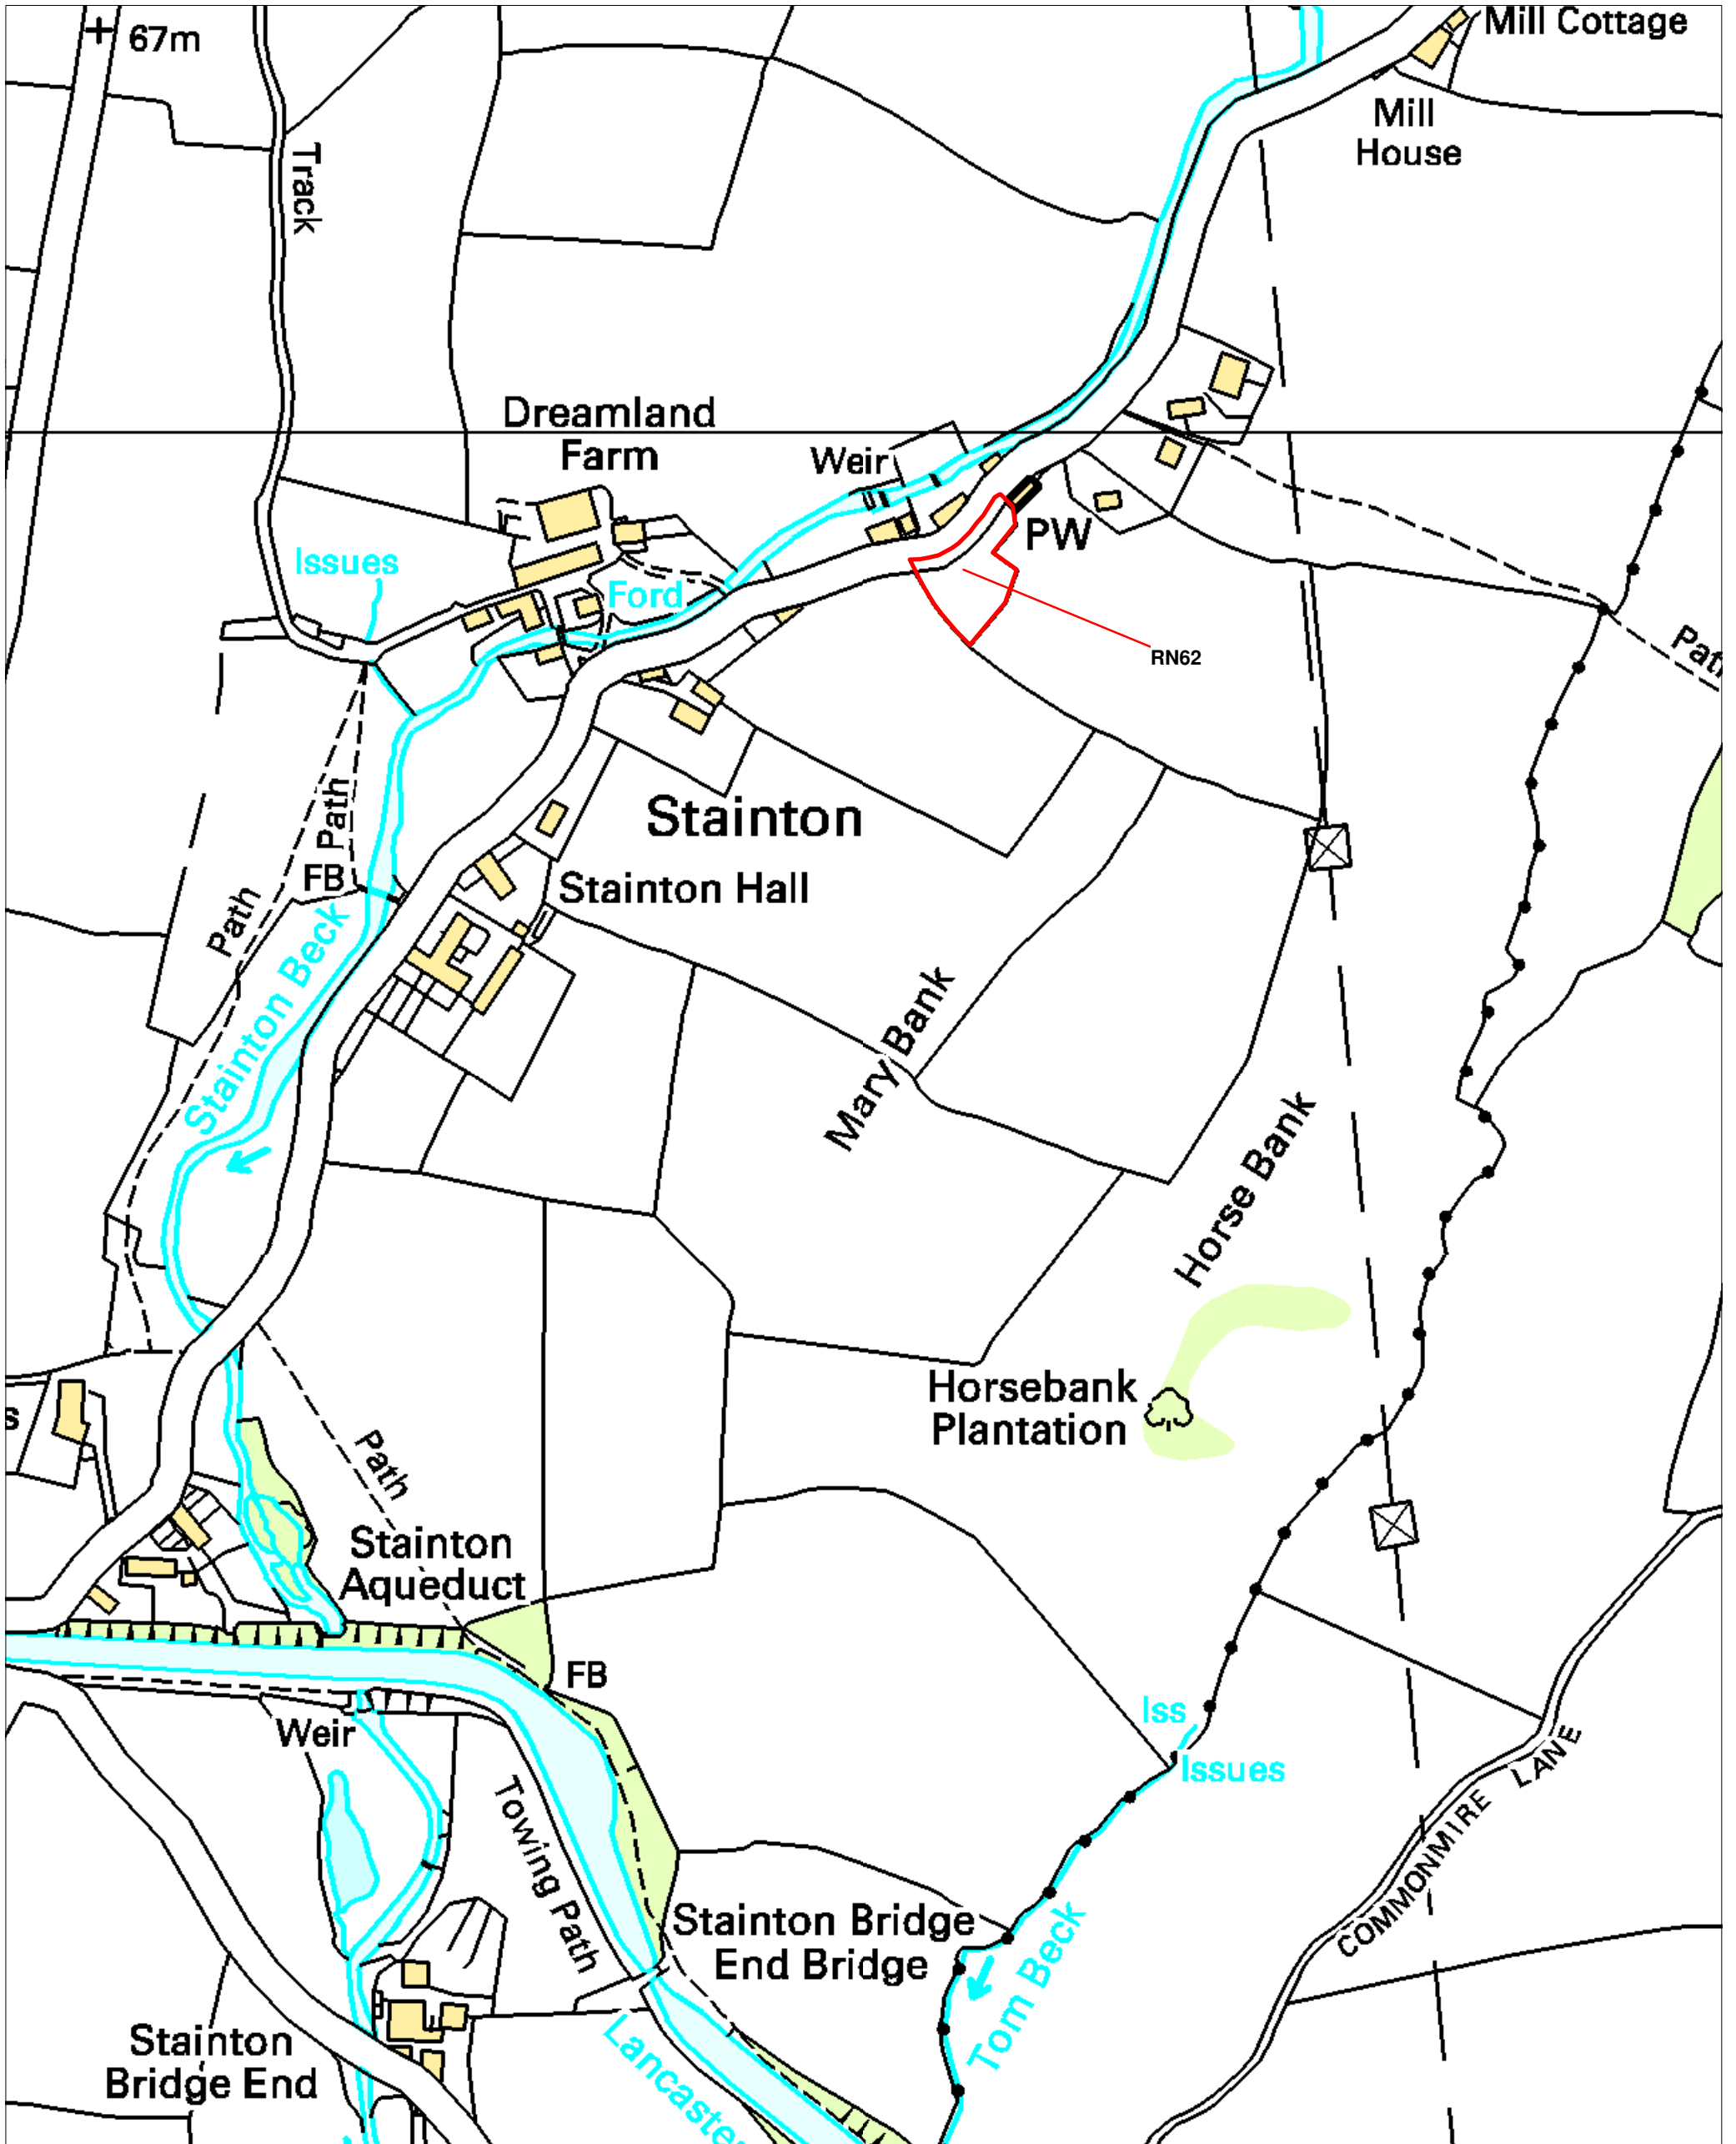

Allocations of Land Development Plan Document: Sites Under Consideration

Reproduced from the Ordnance Survey mapping permission of the controller of Her Majesty's Stationary Office Crown Copyright. Unauthorised reproduction infringes Crown Copyright and may lead to prosecution or Civil Proceedings. Licence No. 100024277.

Key	
▭	Residential Land
▭	Employment Land
▭	Mixed Residential / Employment
▭	Other
- - -	Development boundary

**Stainton
near Endmoor**