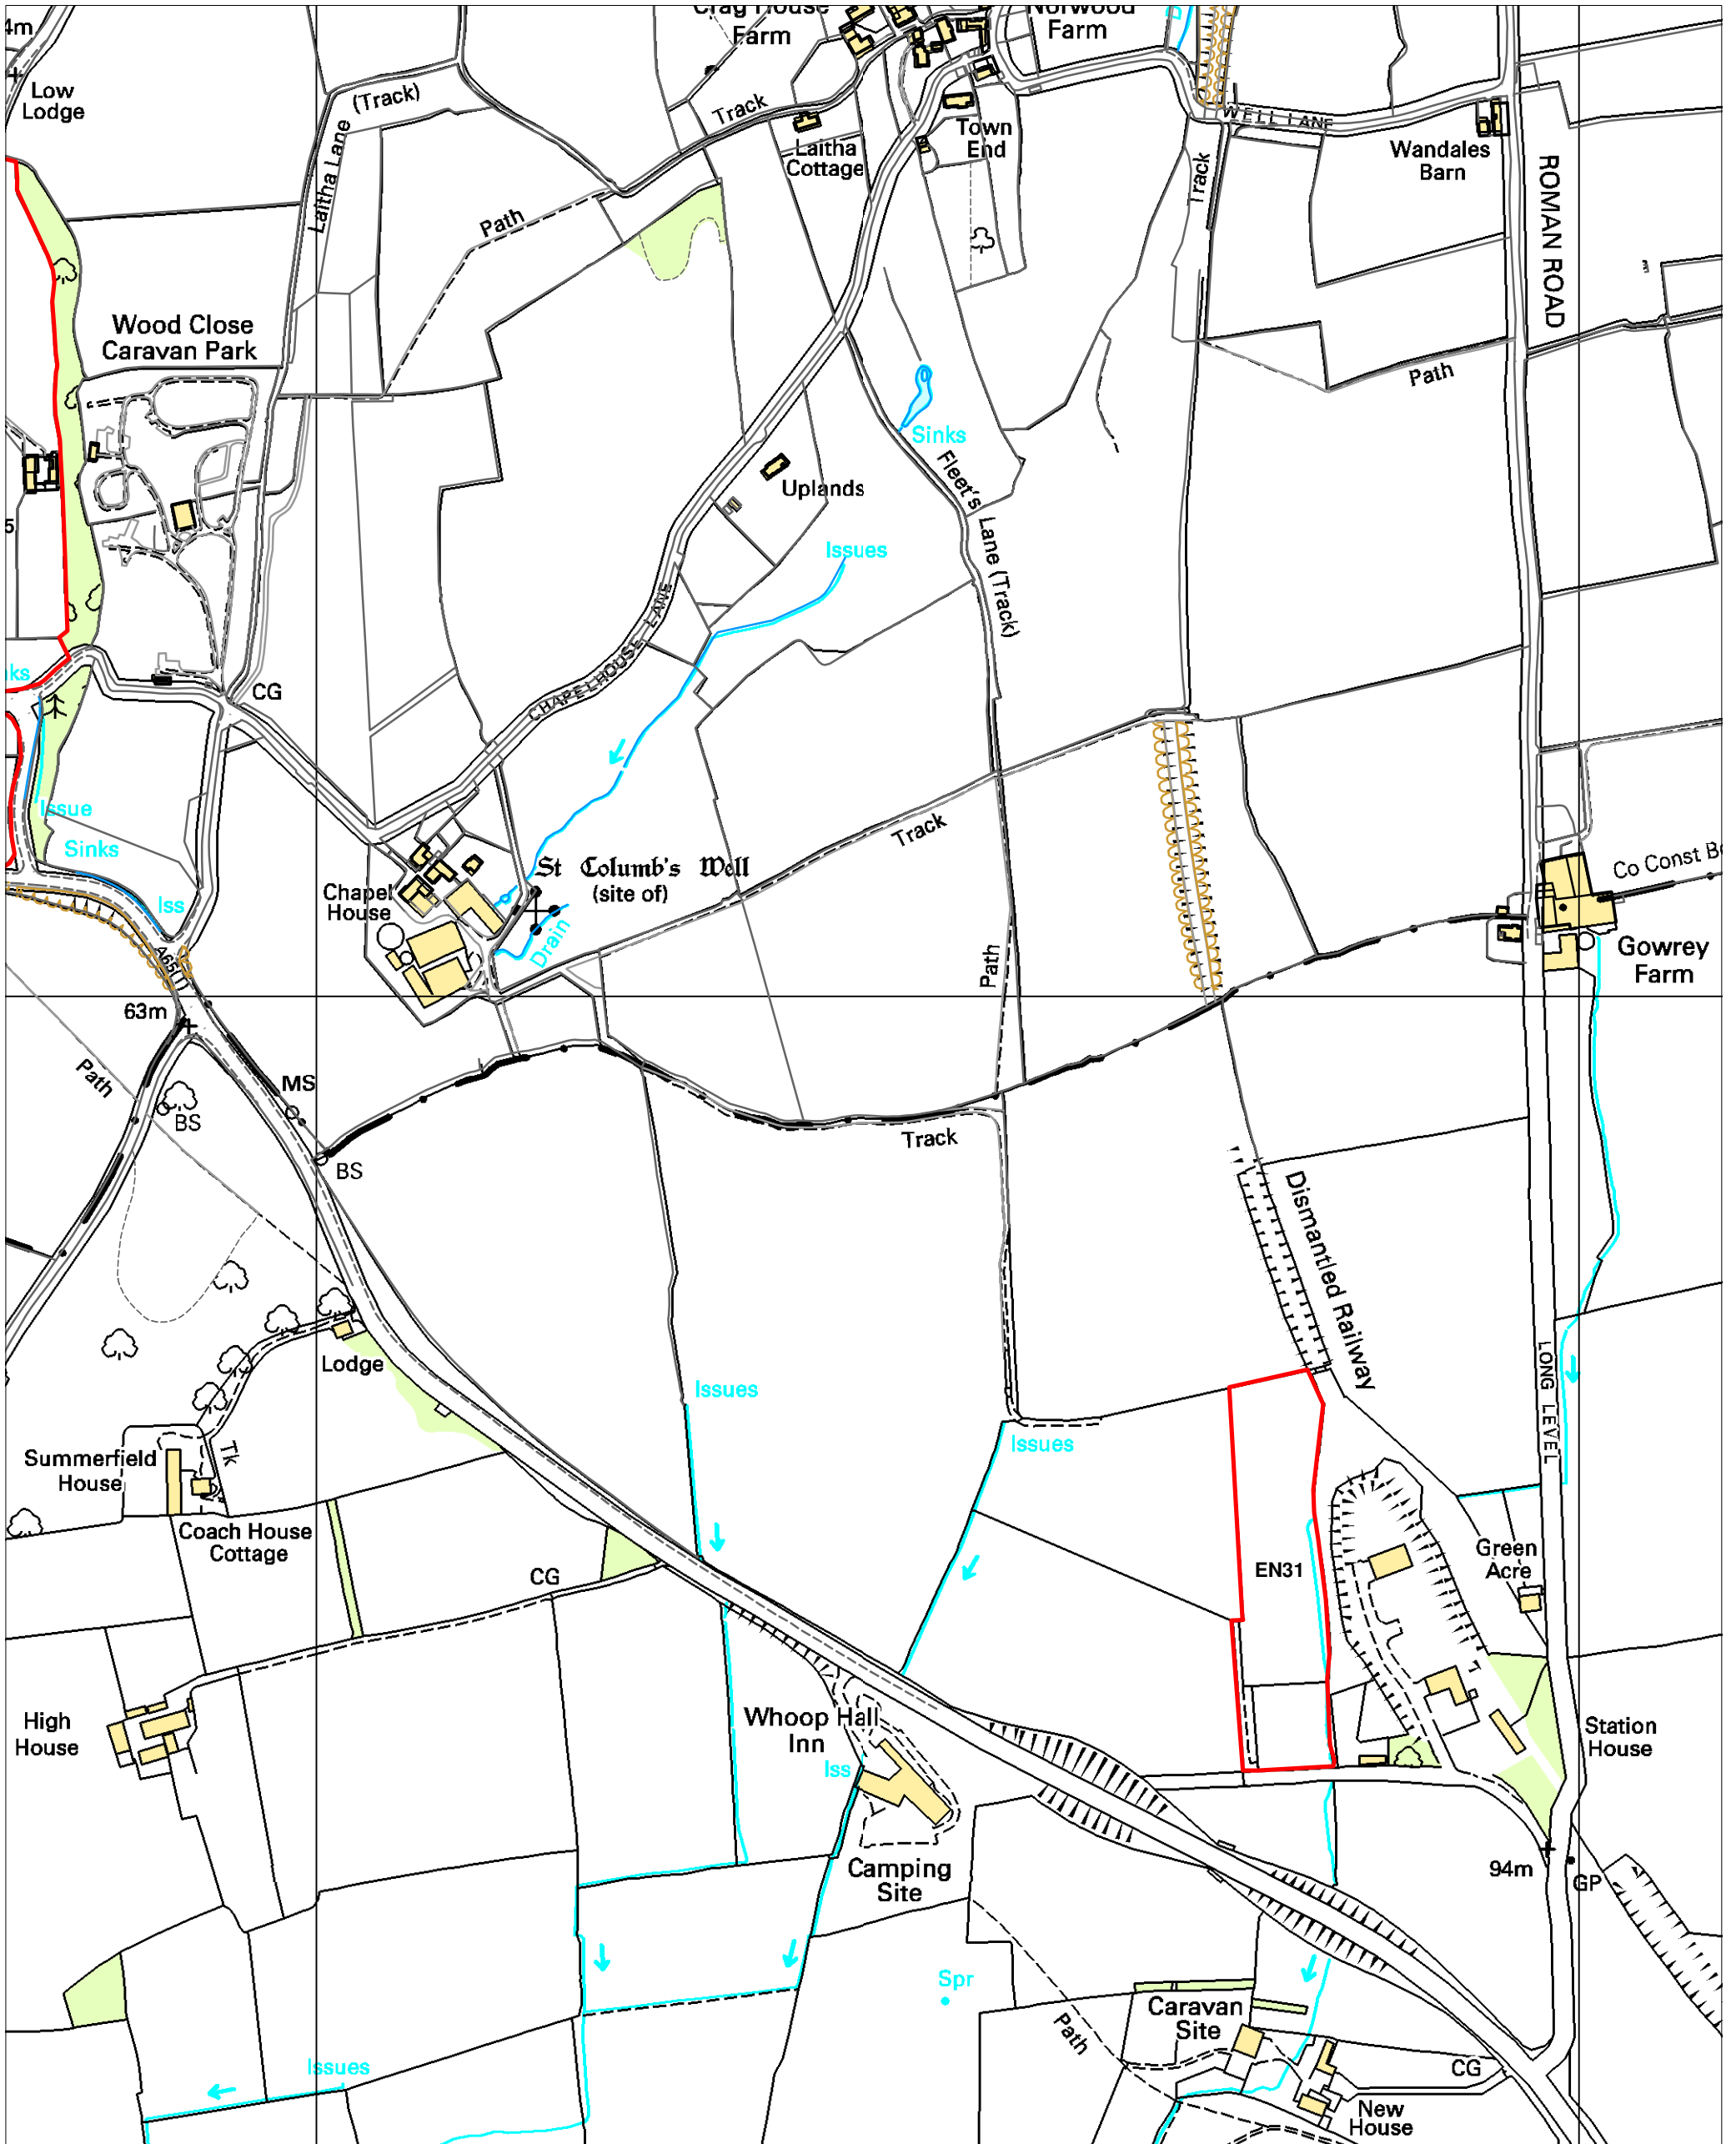

Allocations of Land Development Plan Document: Sites Under Consideration

Reproduced from the Ordnance Survey mapping permission of the controller of Her Majesty's Stationary Office Crown Copyright. Unauthorised reproduction infringes Crown Copyright and may lead to prosecution or Civil Proceedings. Licence No. 100024277.

Key	
	Residential Land
	Employment Land
	Mixed Residential / Employment
	Other
	Development boundary

Southeast of Kirkby Lonsdale