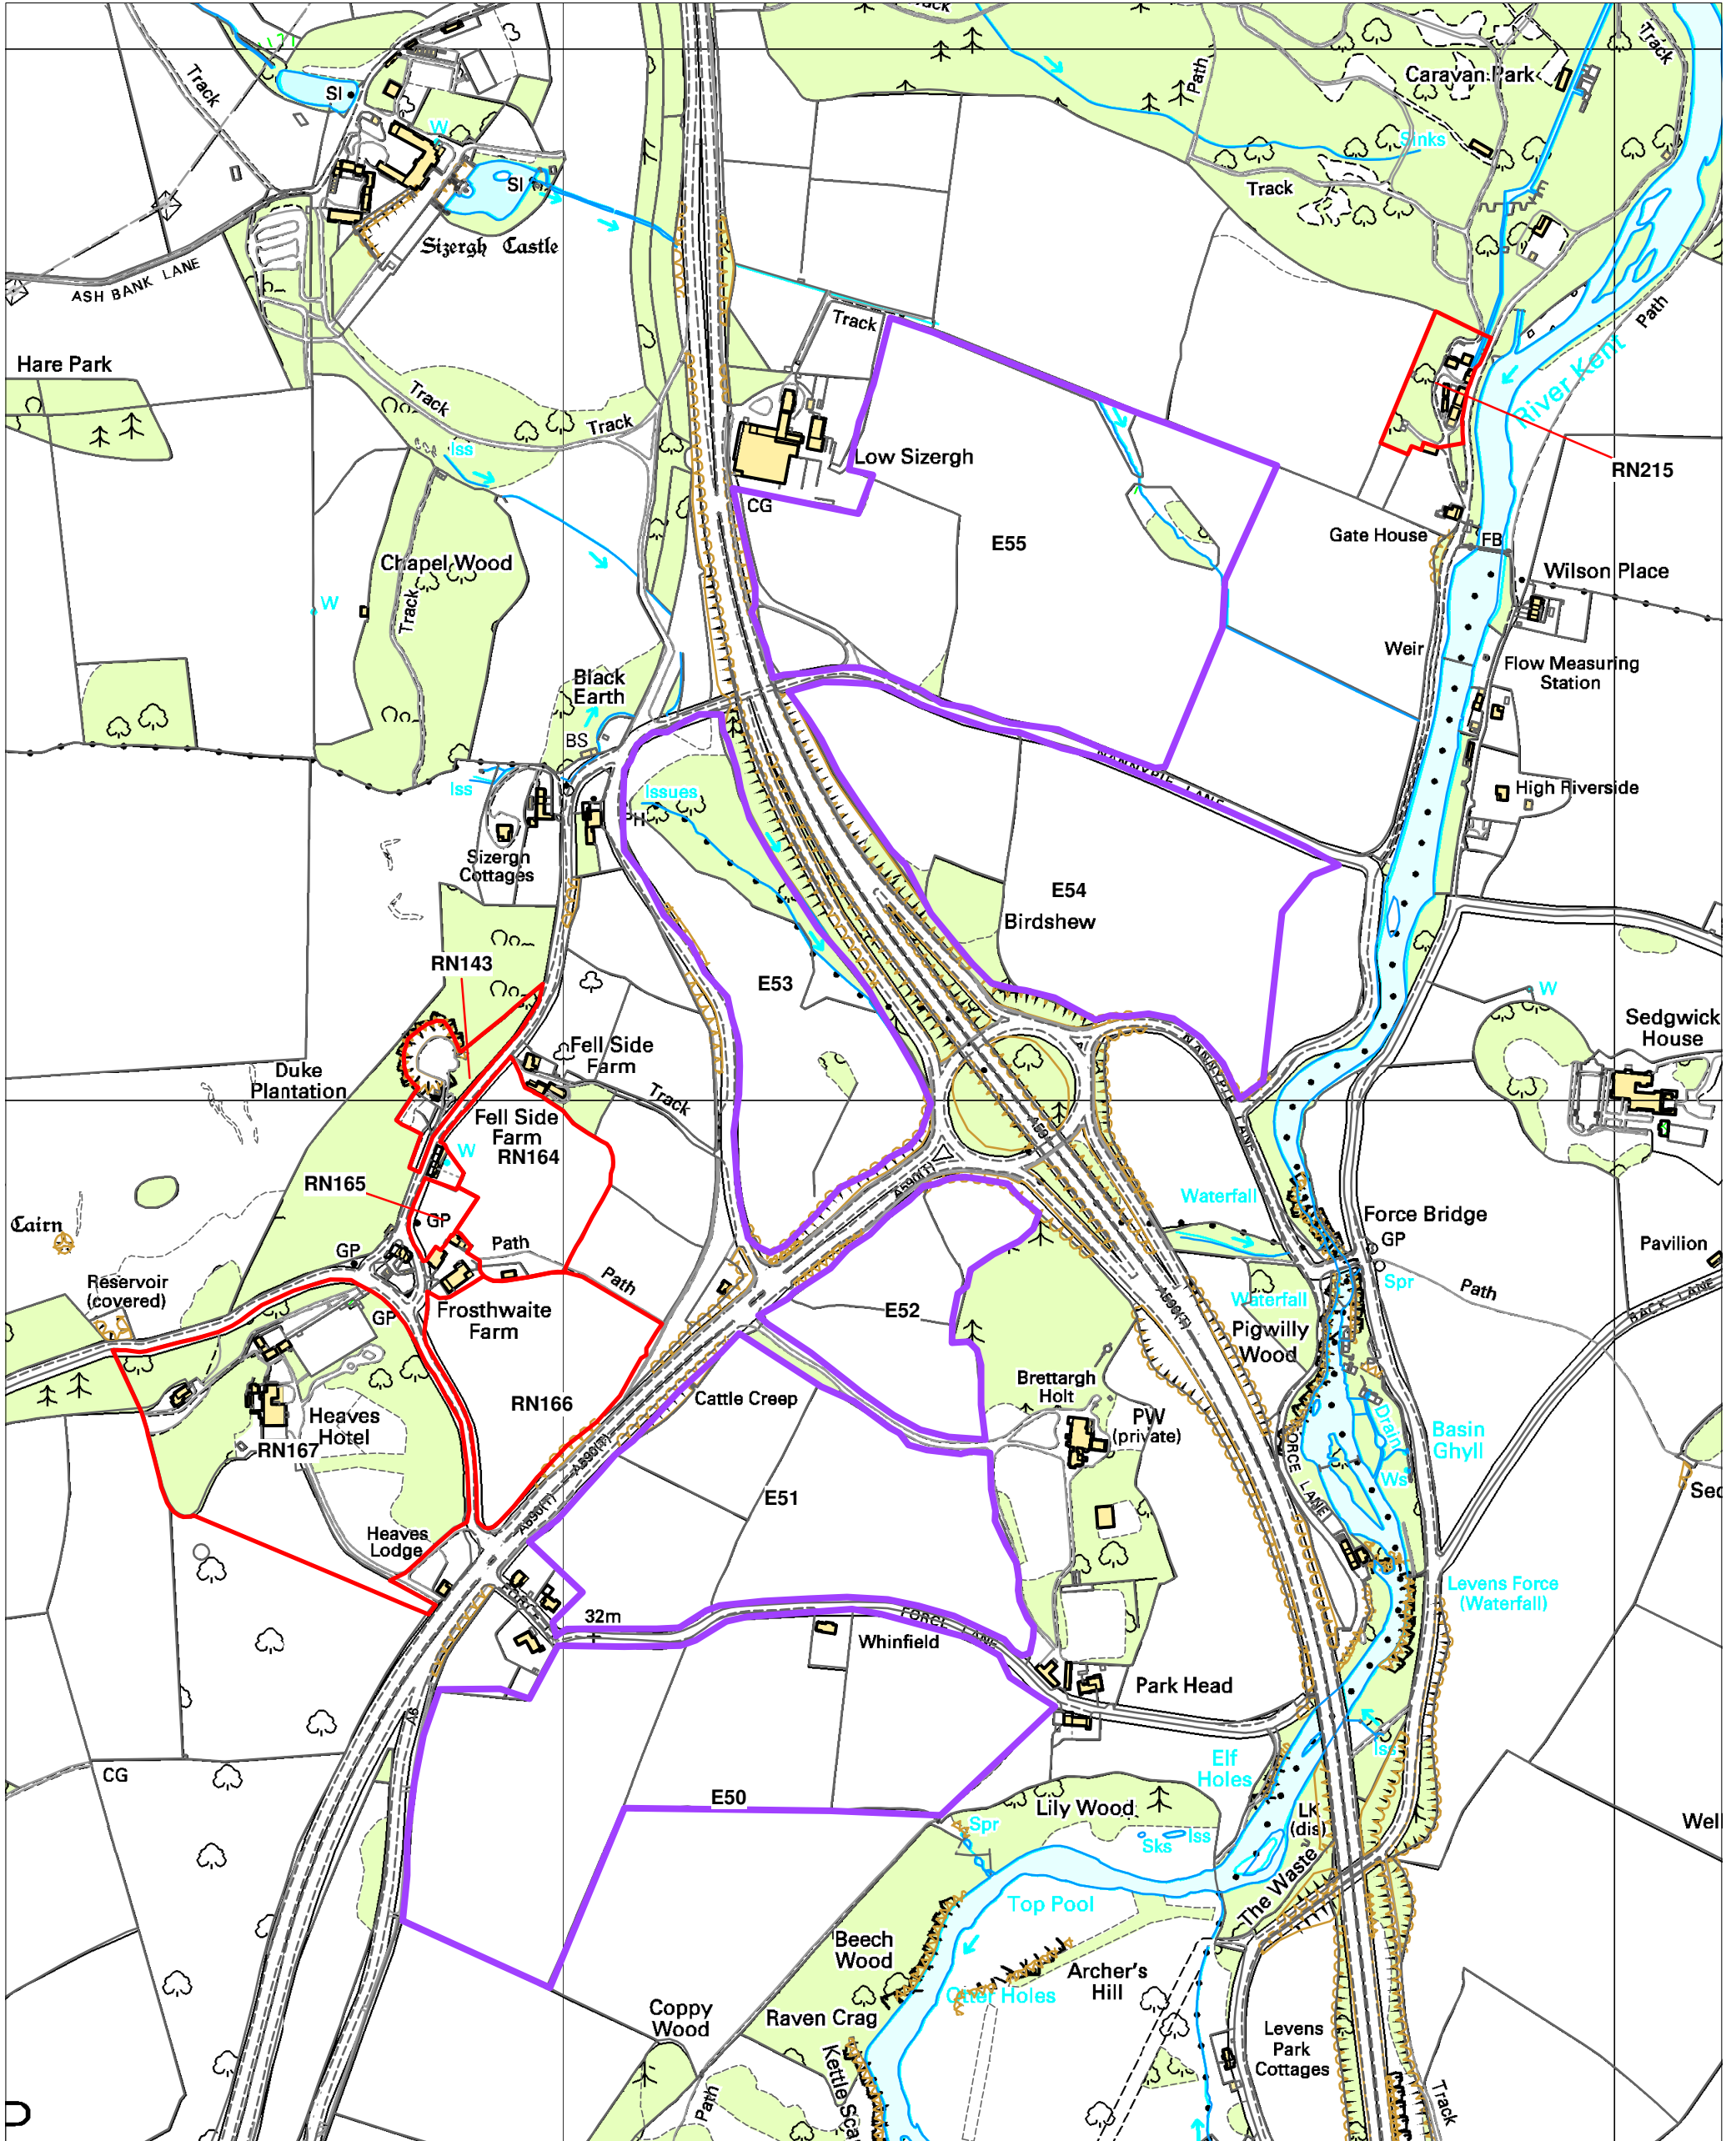

Allocations of Land Development Plan Document: Sites Under Consideration

Reproduced from the Ordnance Survey mapping permission of the controller of Her Majesty's Stationary Office Crown Copyright. Unauthorised reproduction infringes Crown Copyright and may lead to prosecution or Civil Proceedings. Licence No. 100024277.

Key	
▭	Residential Land
▭	Employment Land
▭	Mixed Residential / Employment
	Development boundary
	Other

Sedgwick Roundabout, Brettargh Holt & Frosthwaite