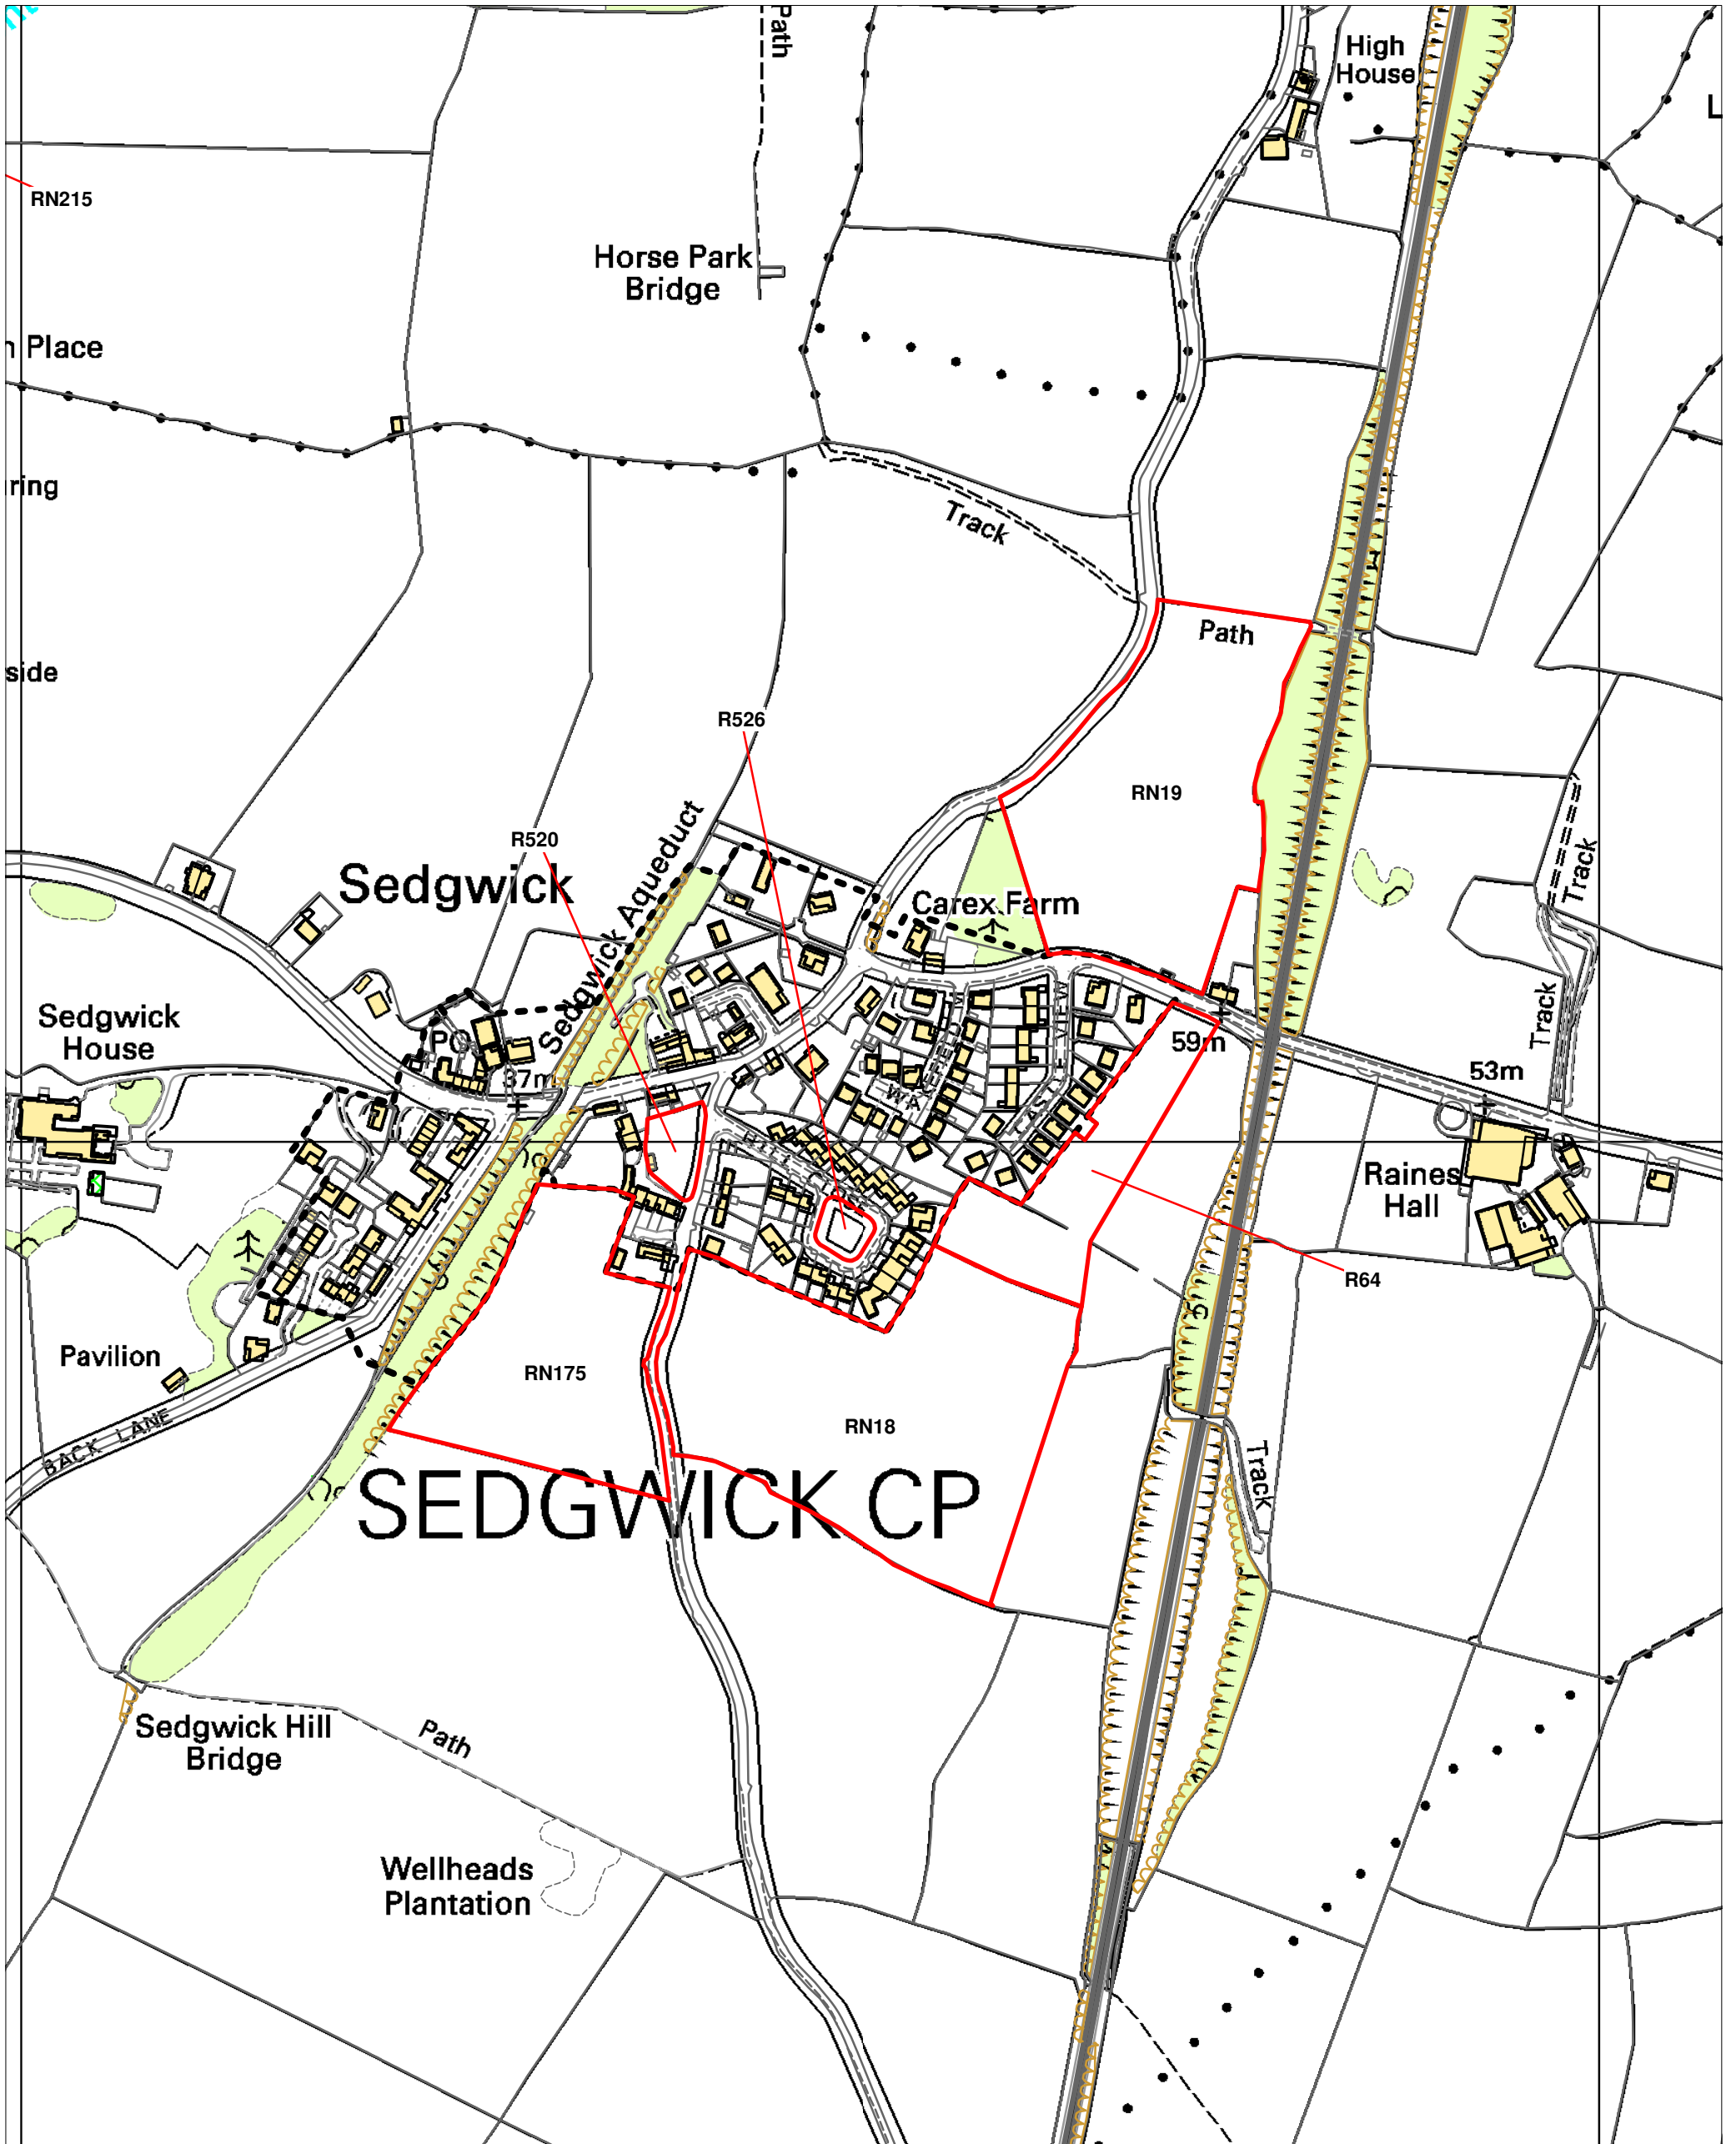

Allocations of Land Development Plan Document: Sites Under Consideration

Reproduced from the Ordnance Survey mapping permission of the controller of Her Majesty's Stationary Office Crown Copyright. Unauthorised reproduction infringes Crown Copyright and may lead to prosecution or Civil Proceedings. Licence No. 100024277.

Key	
	Residential Land
	Employment Land
	Mixed Residential / Employment
	Development boundary
	Other

Sedgwick