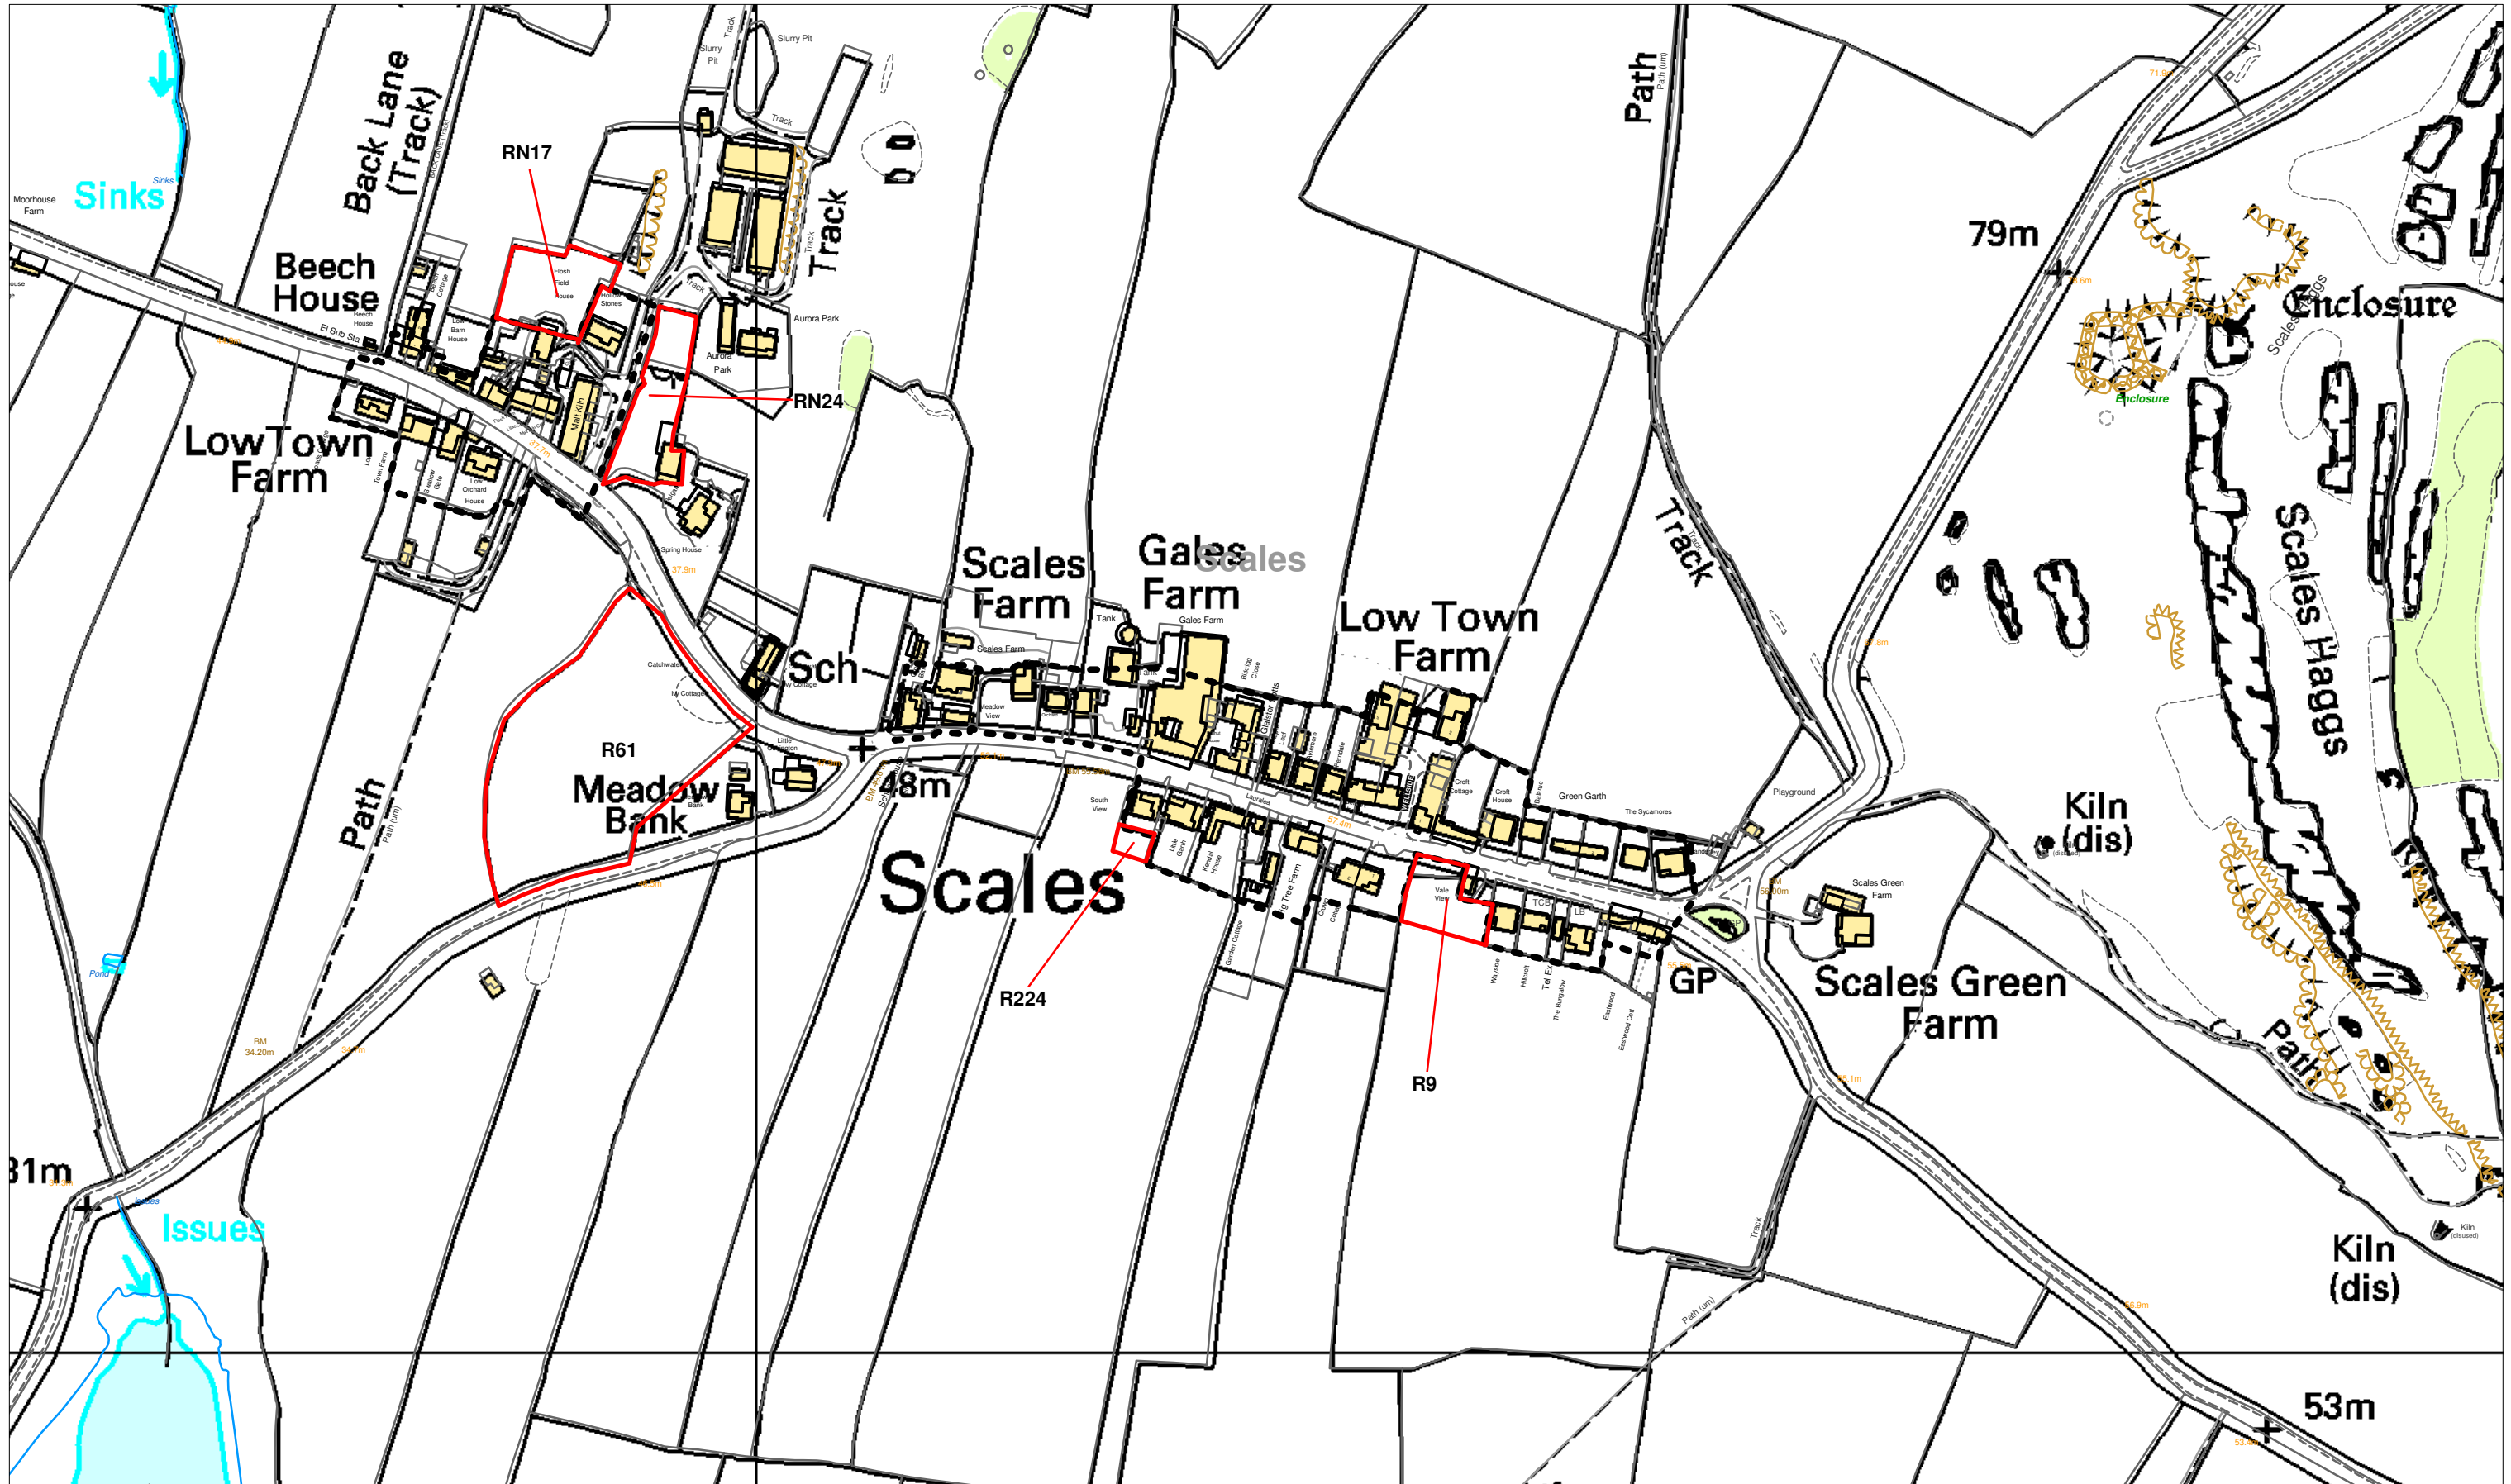

Allocations of Land Development Plan Document: Sites Under Consideration

Reproduced from the Ordnance Survey mapping permission of the controller of Her Majesty's Stationary Office Crown Copyright. Unauthorised reproduction infringes Crown Copyright and may lead to prosecution or Civil Proceedings. Licence No. 100024277.

Key	
	Residential Land
	Employment Land
	Mixed Residential / Employment
	Other
	Development boundary

Scales