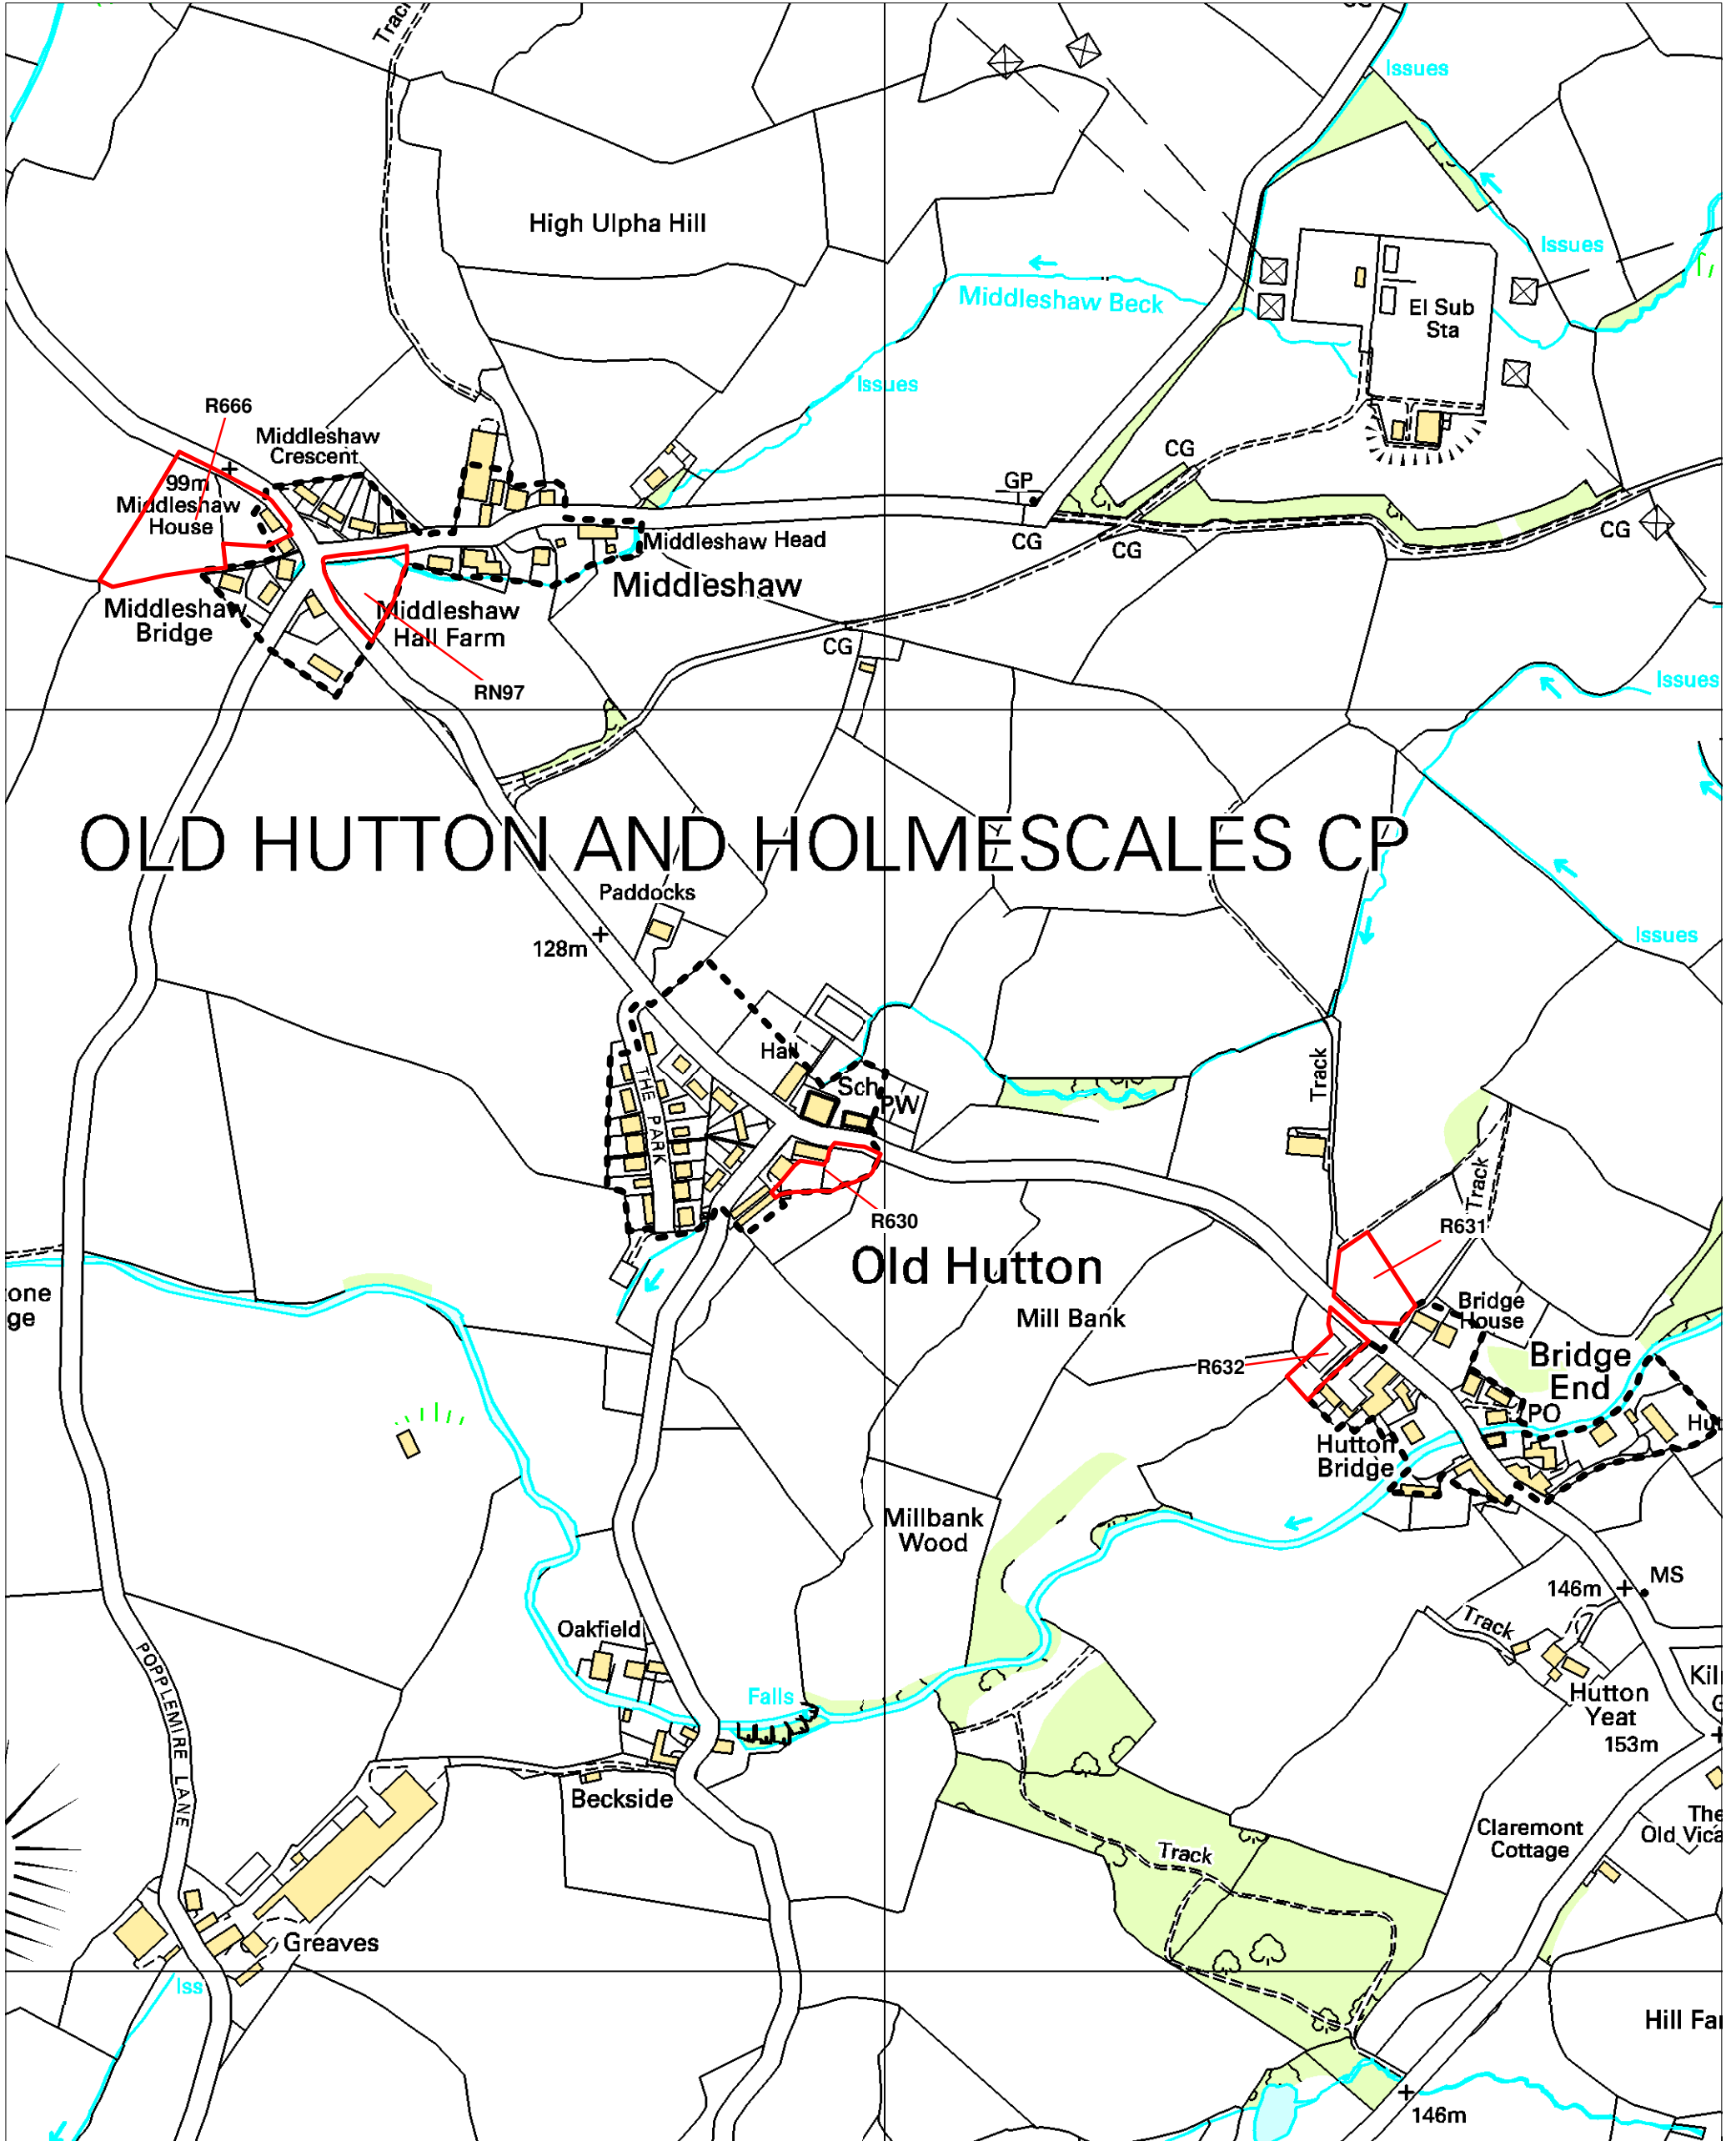

Allocations of Land Development Plan Document: Sites Under Consideration

OLD HUTTON AND HOLMESCALES CP

Key	
■	Residential Land
■	Employment Land
■	Mixed Residential / Employment
■	Other
	Development boundary

**Old Hutton,
Middleshaw and
Bridge End**

Reproduced from the Ordnance Survey mapping permission of the controller of Her Majesty's Stationary Office Crown Copyright. Unauthorised reproduction infringes Crown Copyright and may lead to prosecution or Civil Proceedings. Licence No. 100024277.