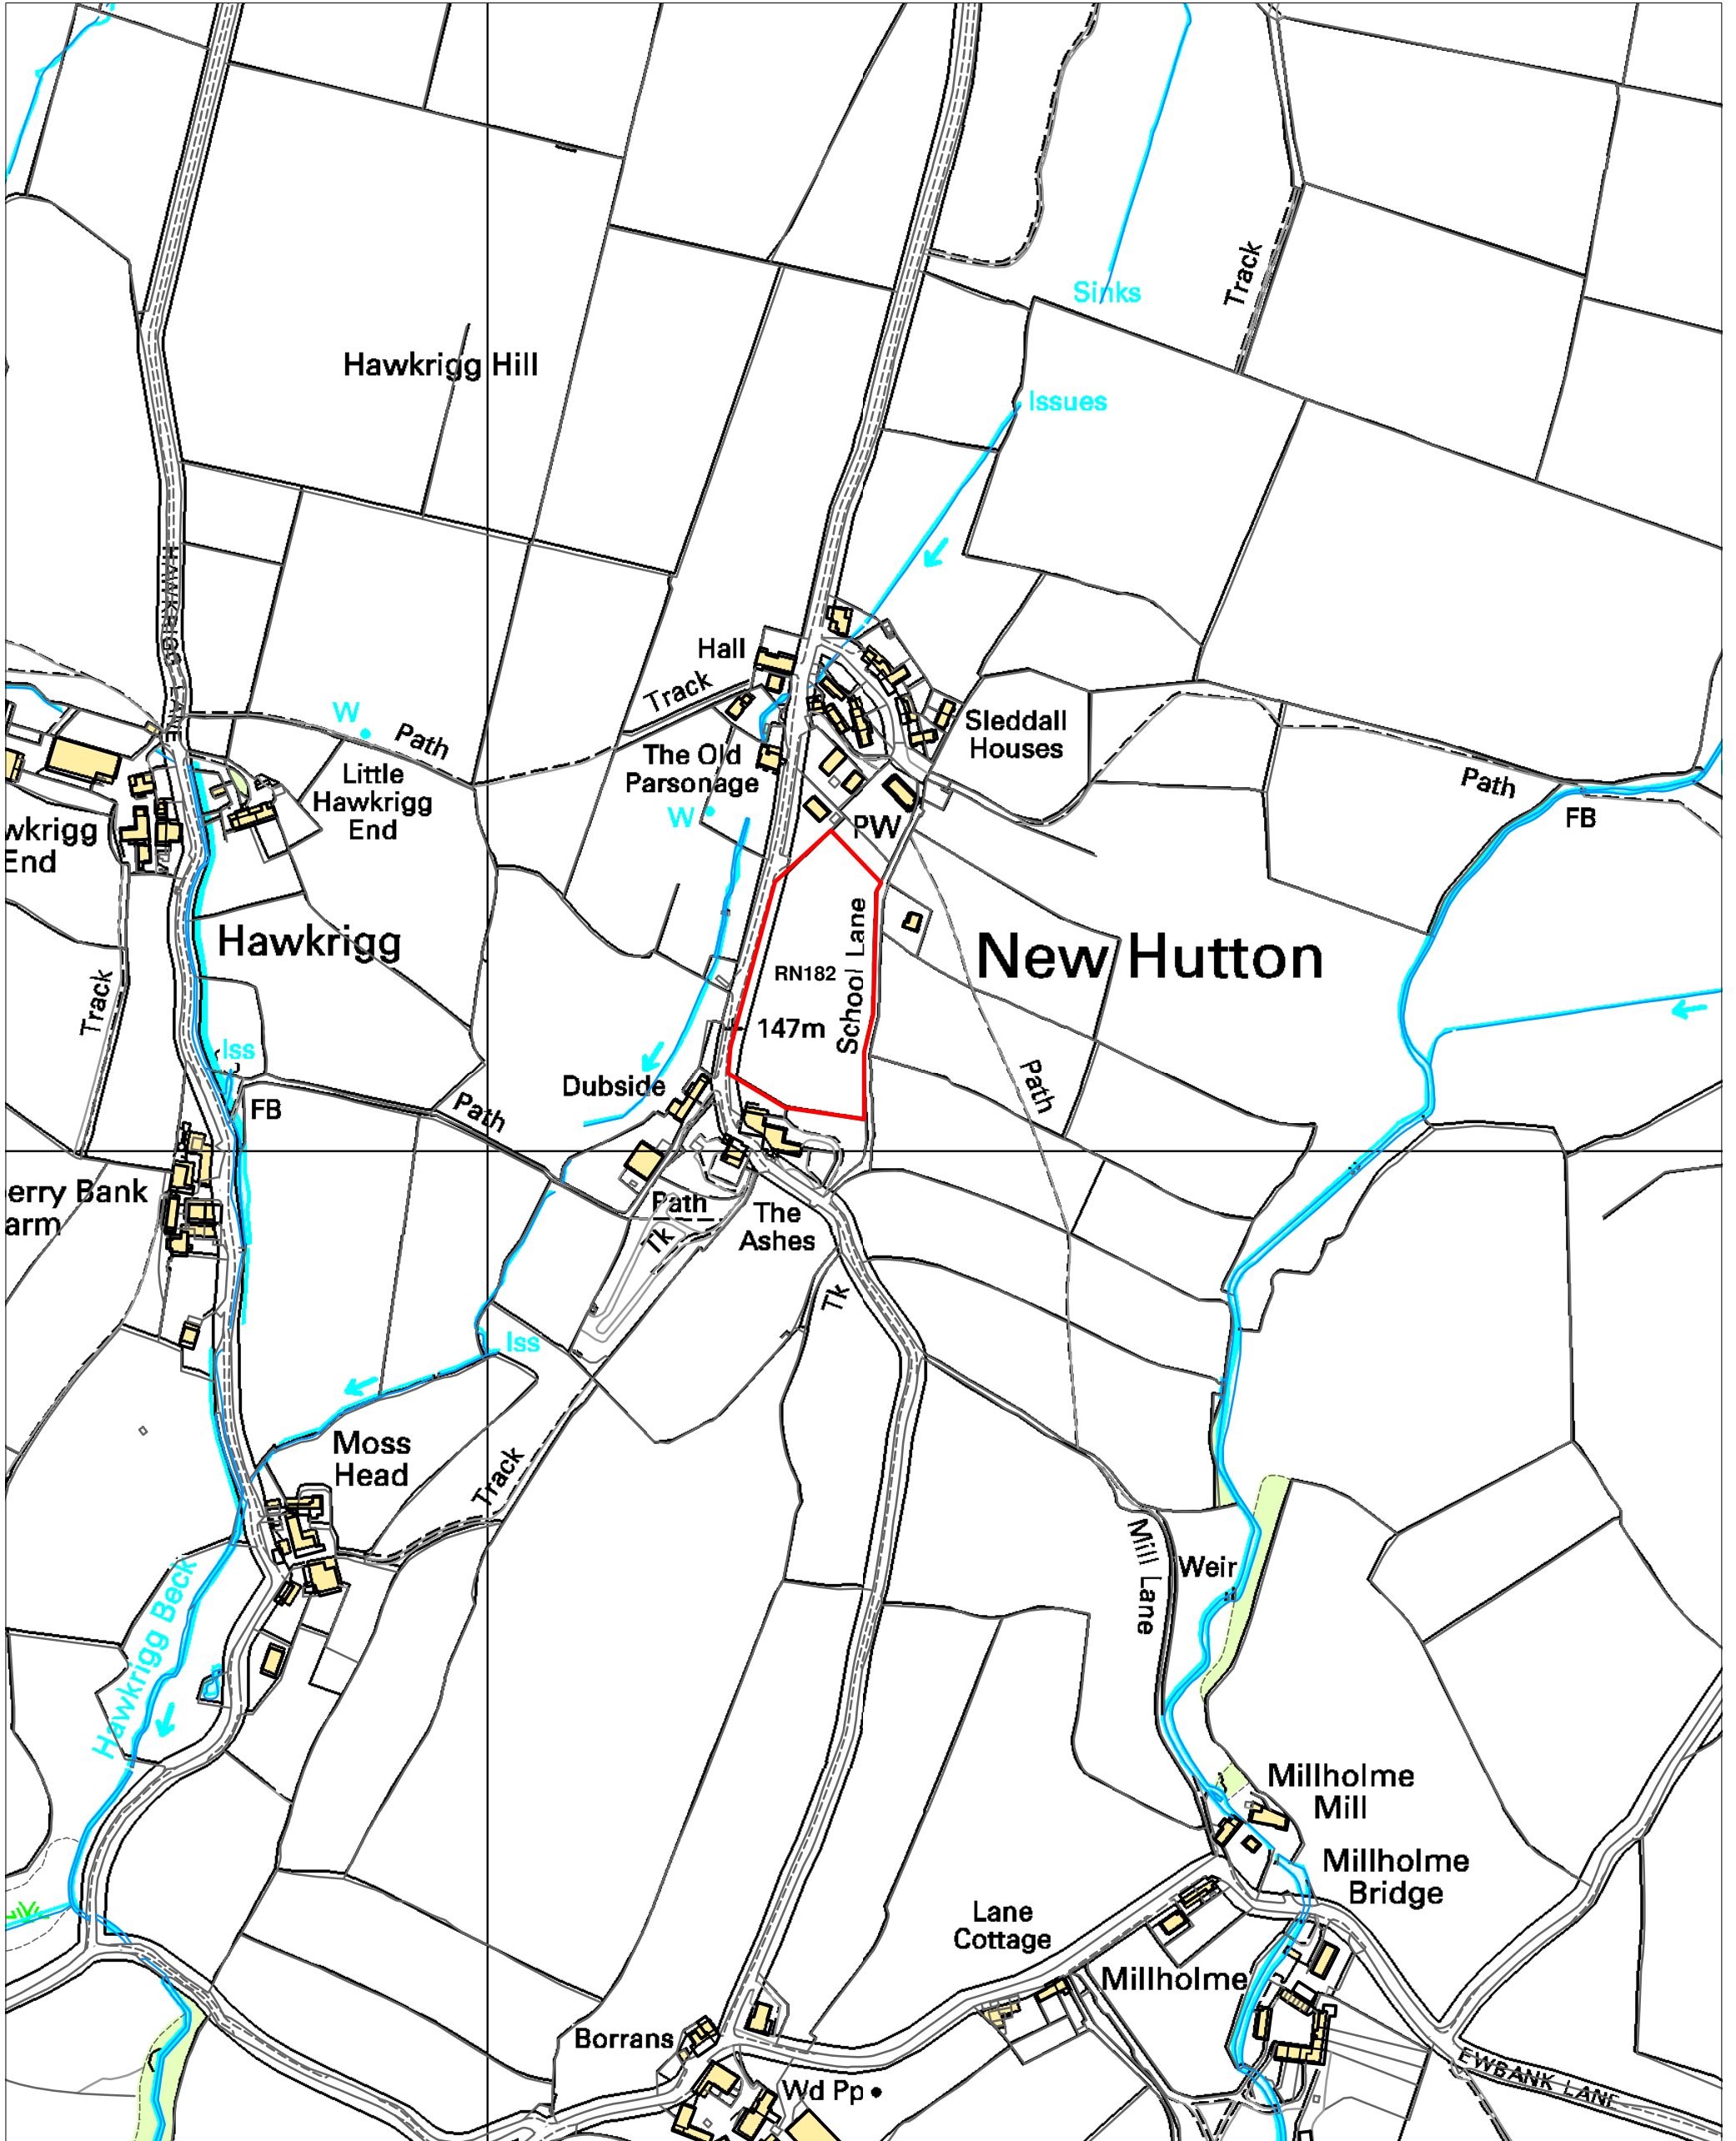

# Allocations of Land Development Plan Document: Sites Under Consideration

Reproduced from the Ordnance Survey mapping permission of the controller of Her Majesty's Stationary Office Crown Copyright. Unauthorised reproduction infringes Crown Copyright and may lead to prosecution or Civil Proceedings. Licence No. 100024277.

Key	
<span style="color: red;">▭</span> Residential Land	<span style="color: blue;">▭</span> Other
<span style="color: purple;">▭</span> Employment Land	<span style="border: 1px dashed black;">▭</span> Development boundary
<span style="color: green;">▭</span> Mixed Residential / Employment	

## New Hutton