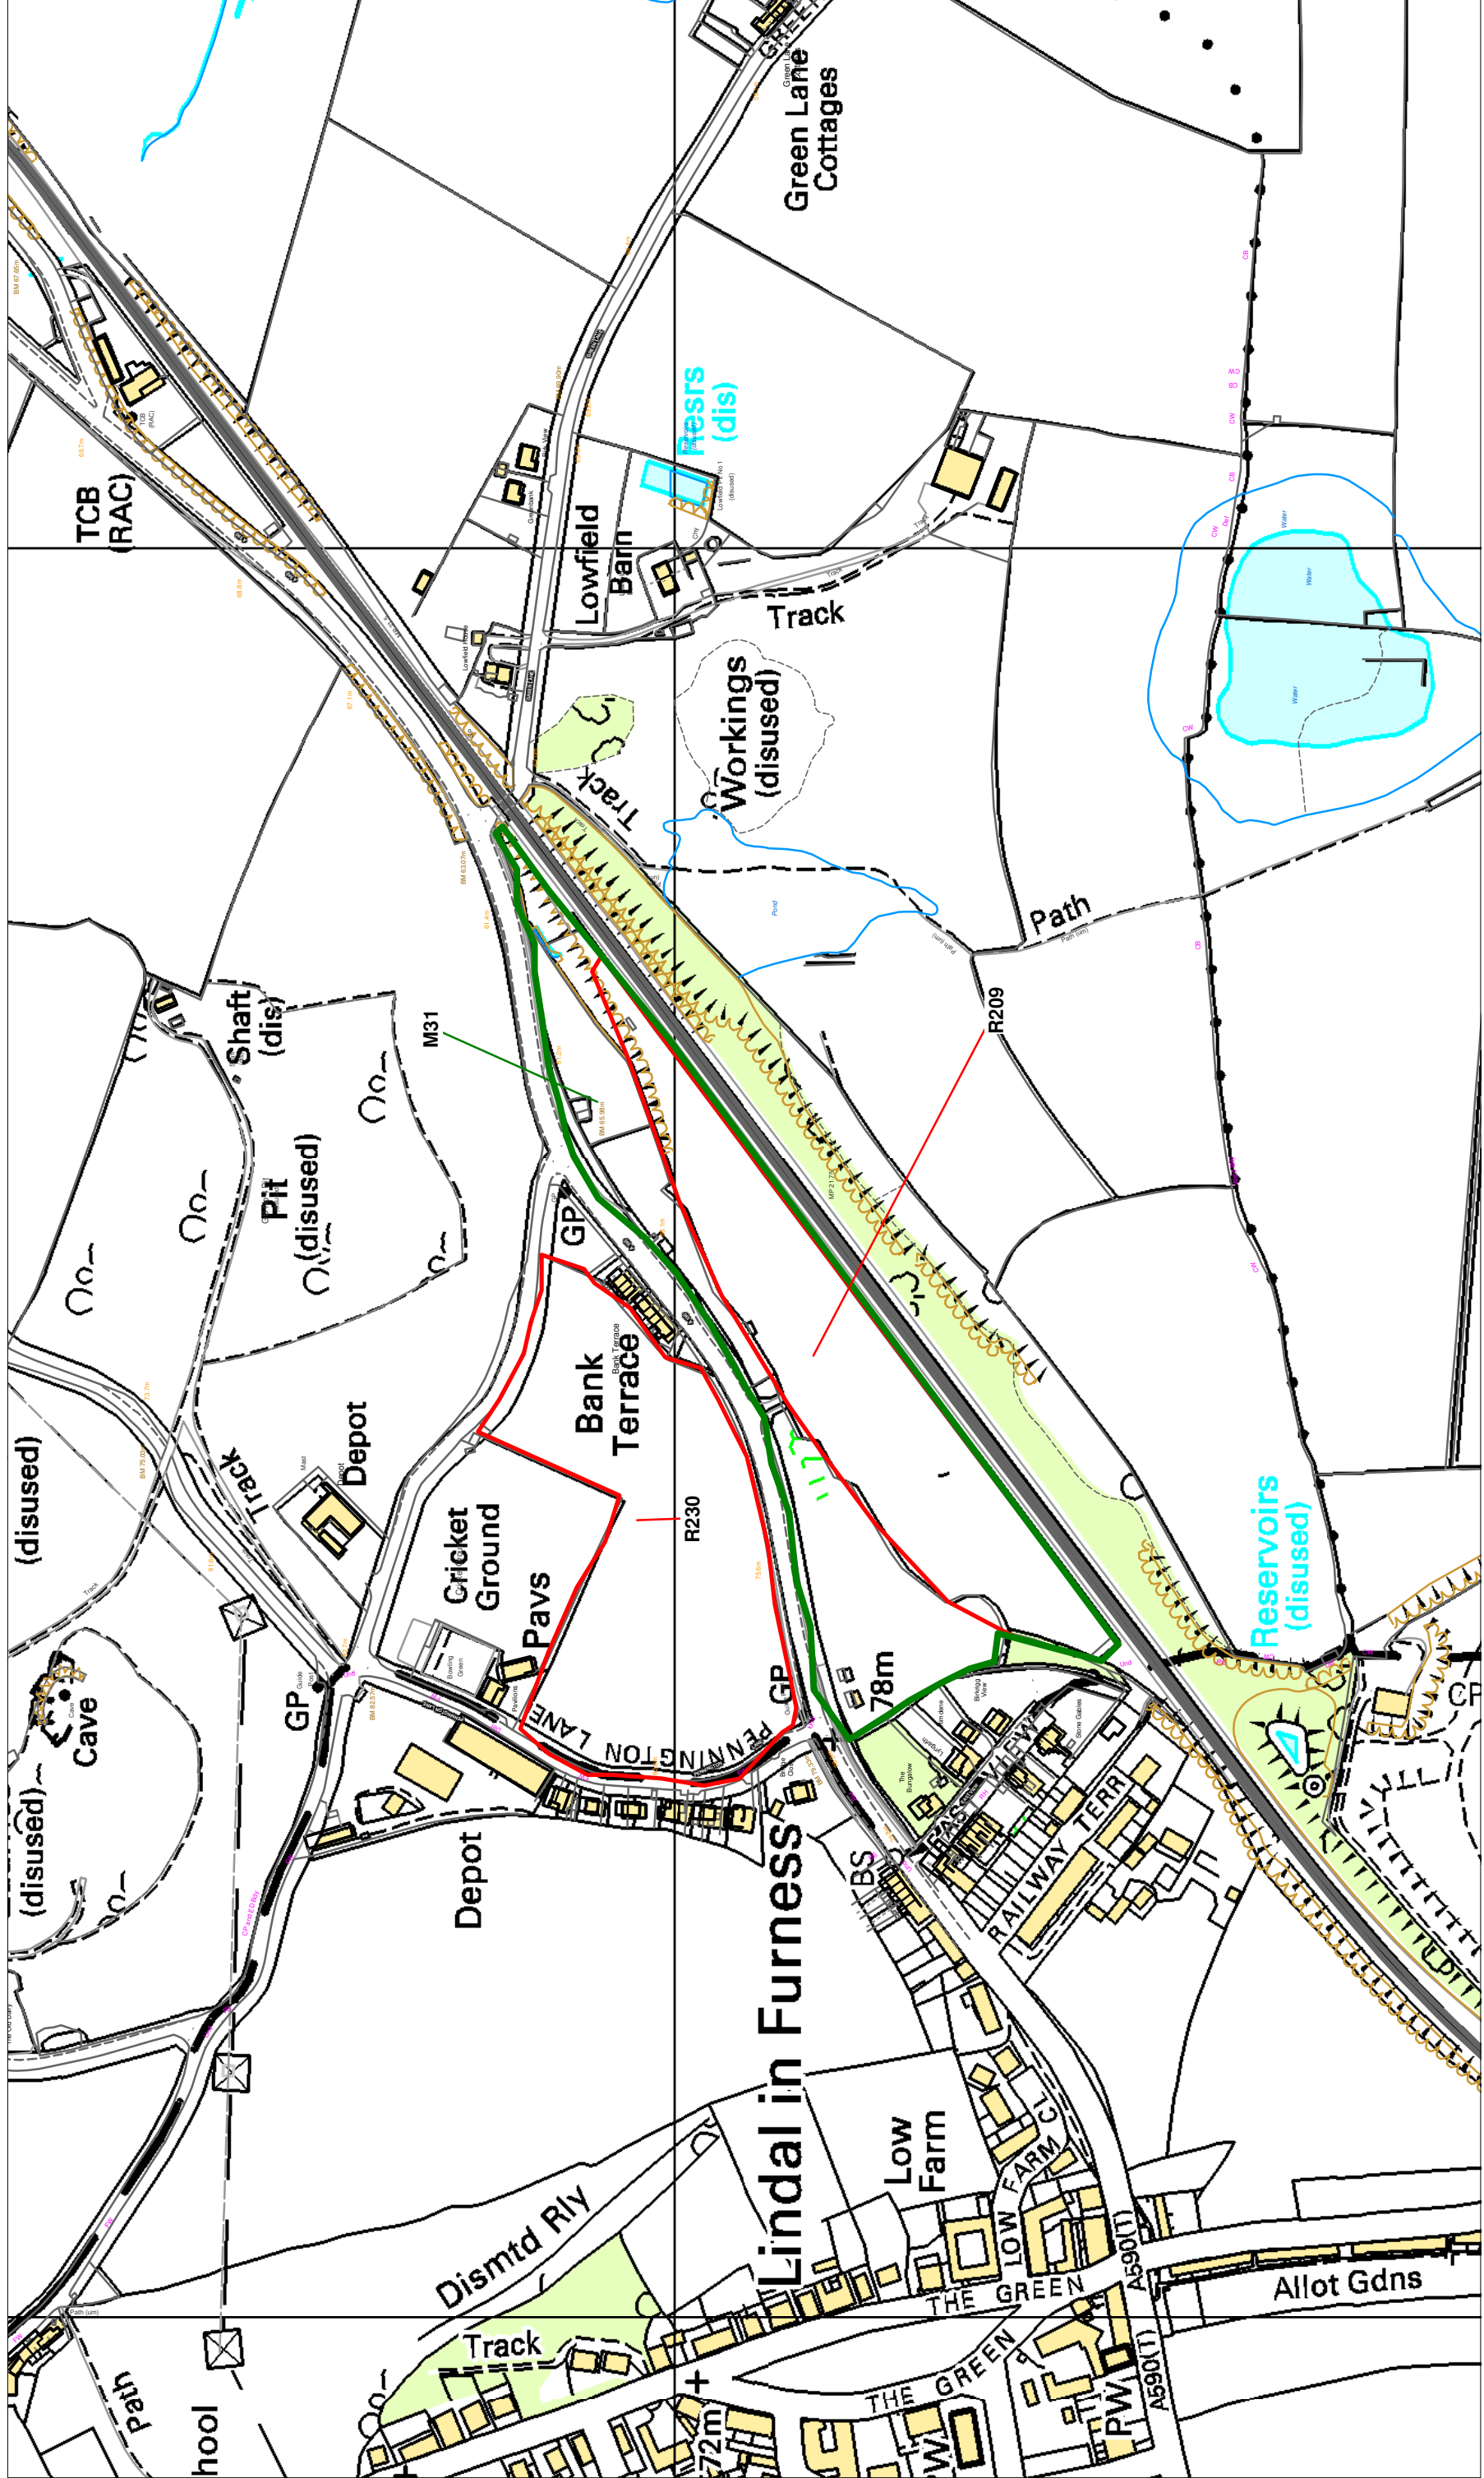

Allocations of Land Development Plan Document: Sites Under Consideration

Key

- █ Residential Land
- █ Employment Land
- █ Mixed Residential / Employment
- █ Other
- Development boundary

Lindal in Furness

Reproduced from the Ordnance Survey mapping permission of the controller of Her Majesty's Stationary Office Crown Copyright. Unauthorised reproduction infringes Crown Copyright and may lead to prosecution or Civil Proceedings. Licence No. 100024277.