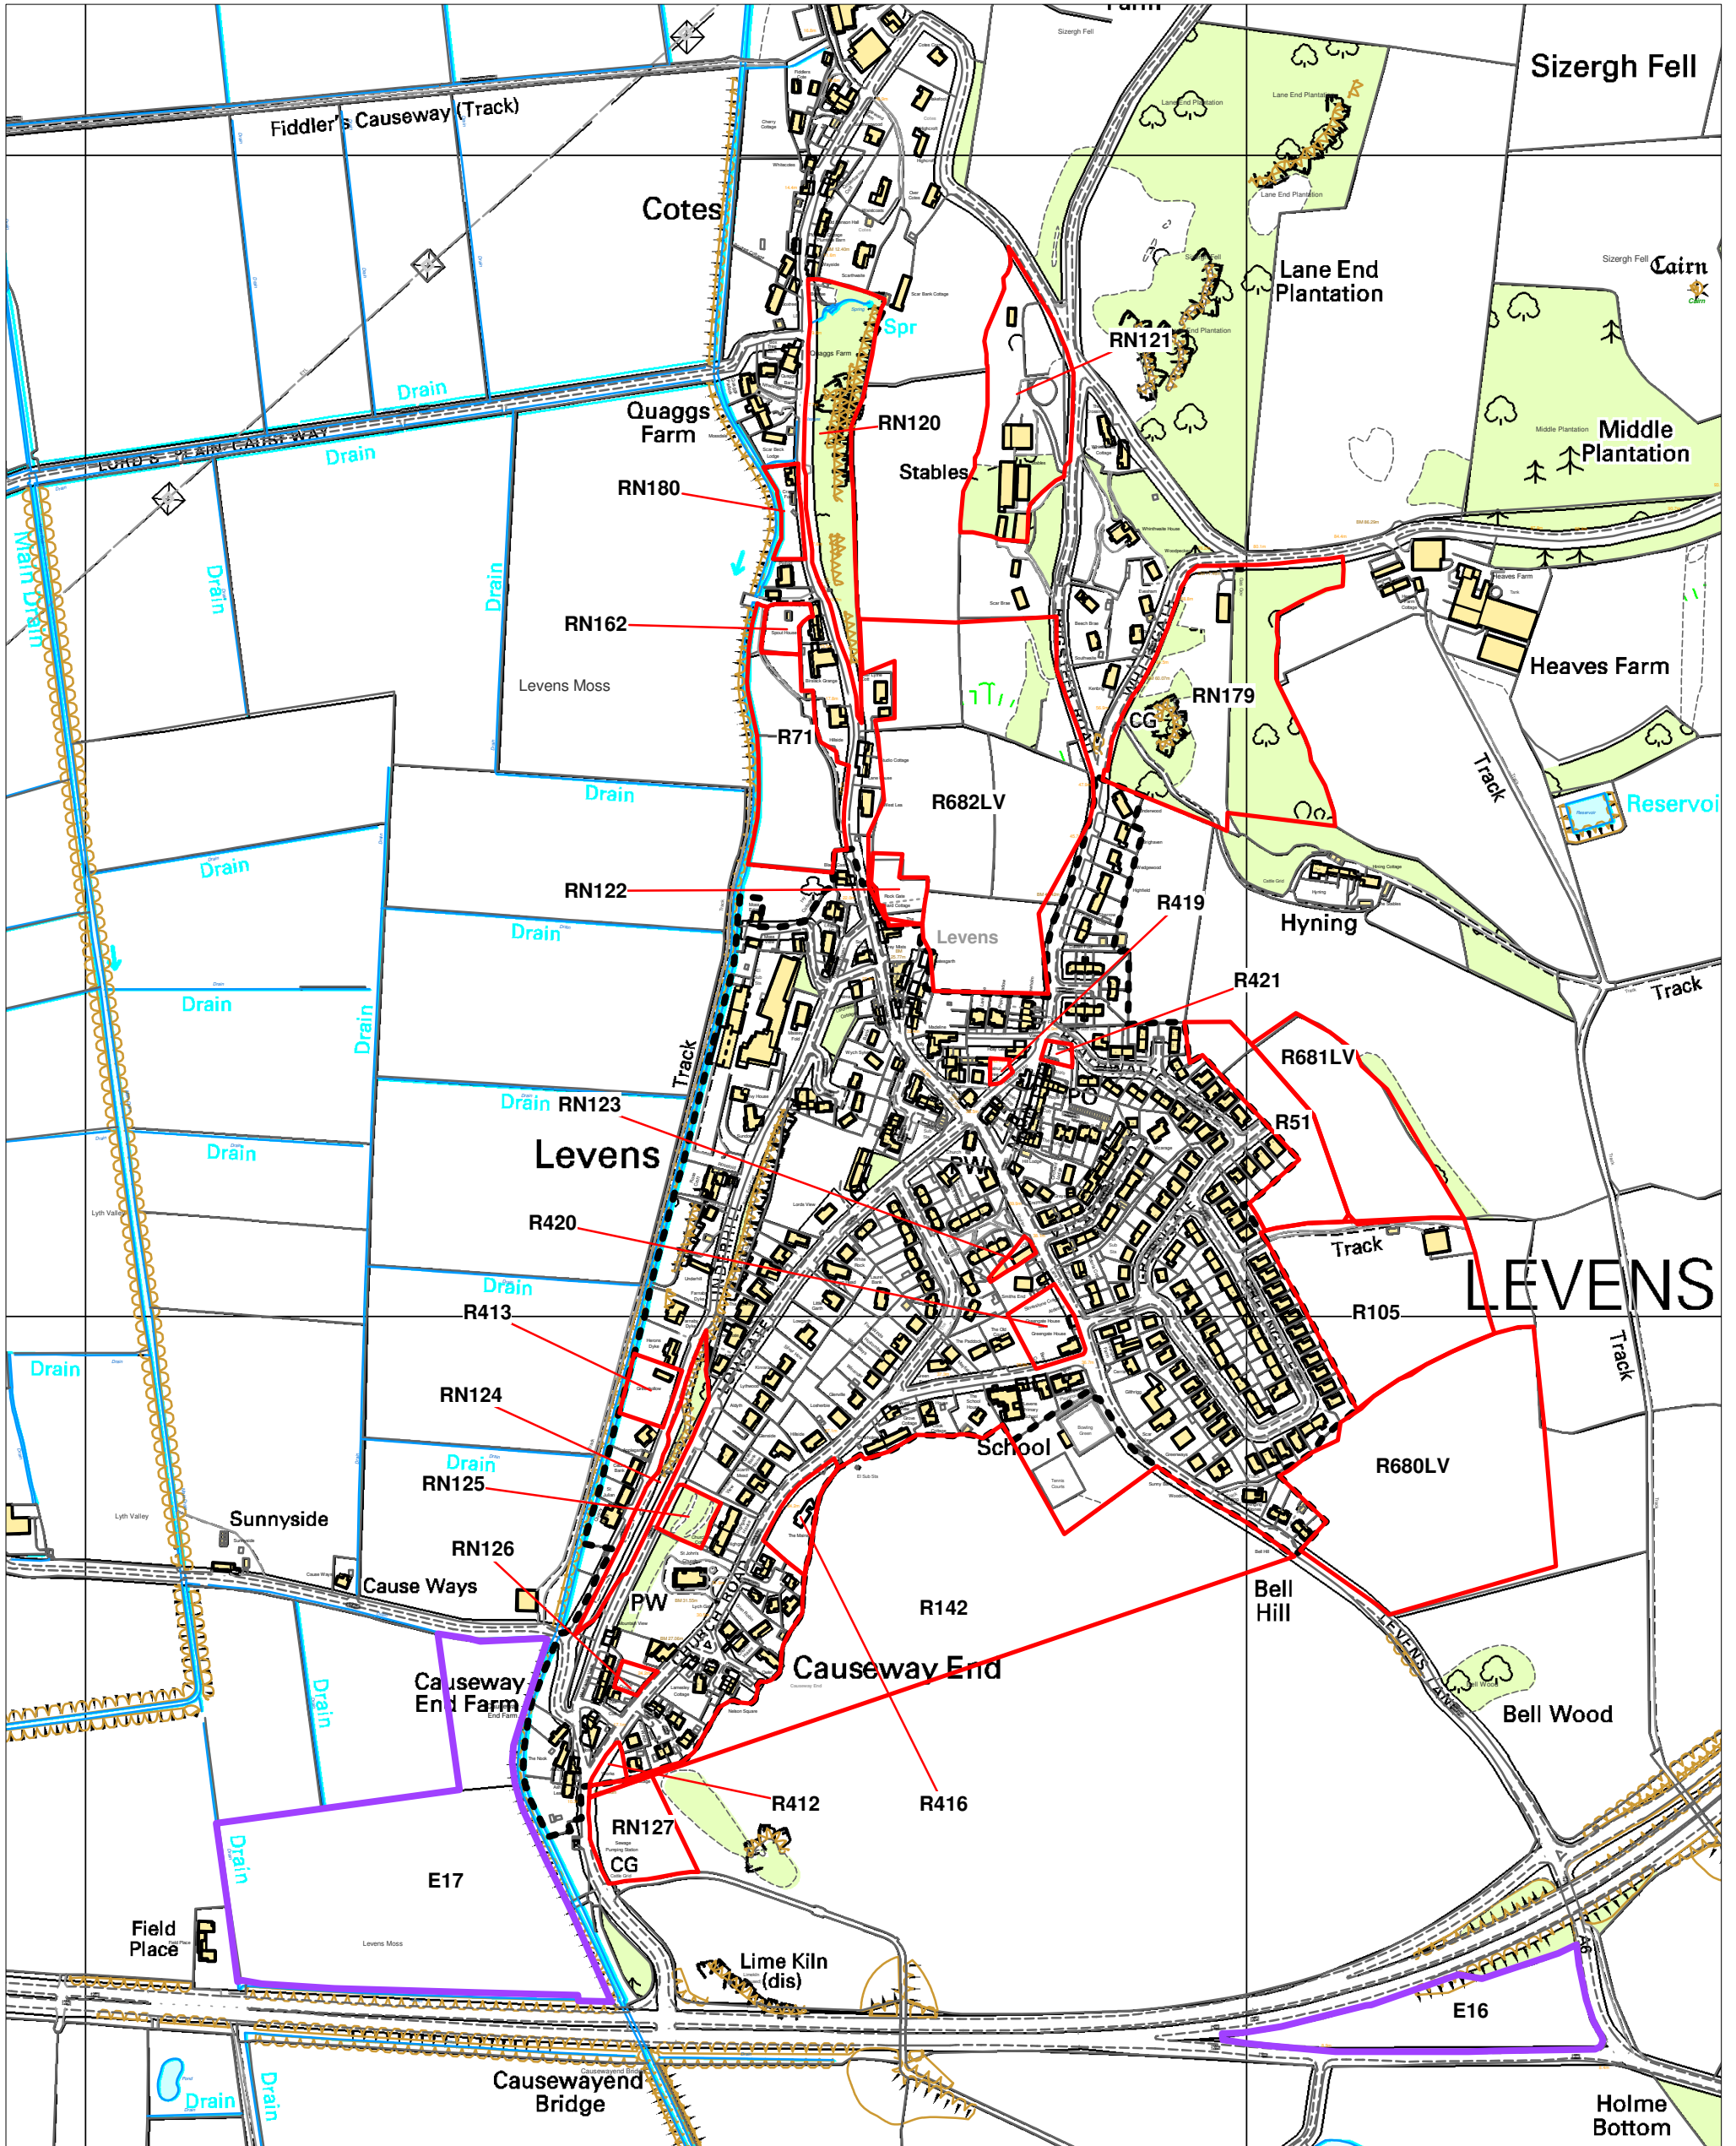

Allocations of Land Development Plan Document: Sites Under Consideration

Reproduced from the Ordnance Survey mapping permission of the controller of Her Majesty's Stationary Office Crown Copyright. Unauthorised reproduction infringes Crown Copyright and may lead to prosecution or Civil Proceedings. Licence No. 100024277.

Key	
▭	Residential Land
▭	Employment Land
▭	Mixed Residential / Employment
	Development boundary
	Other

Levens