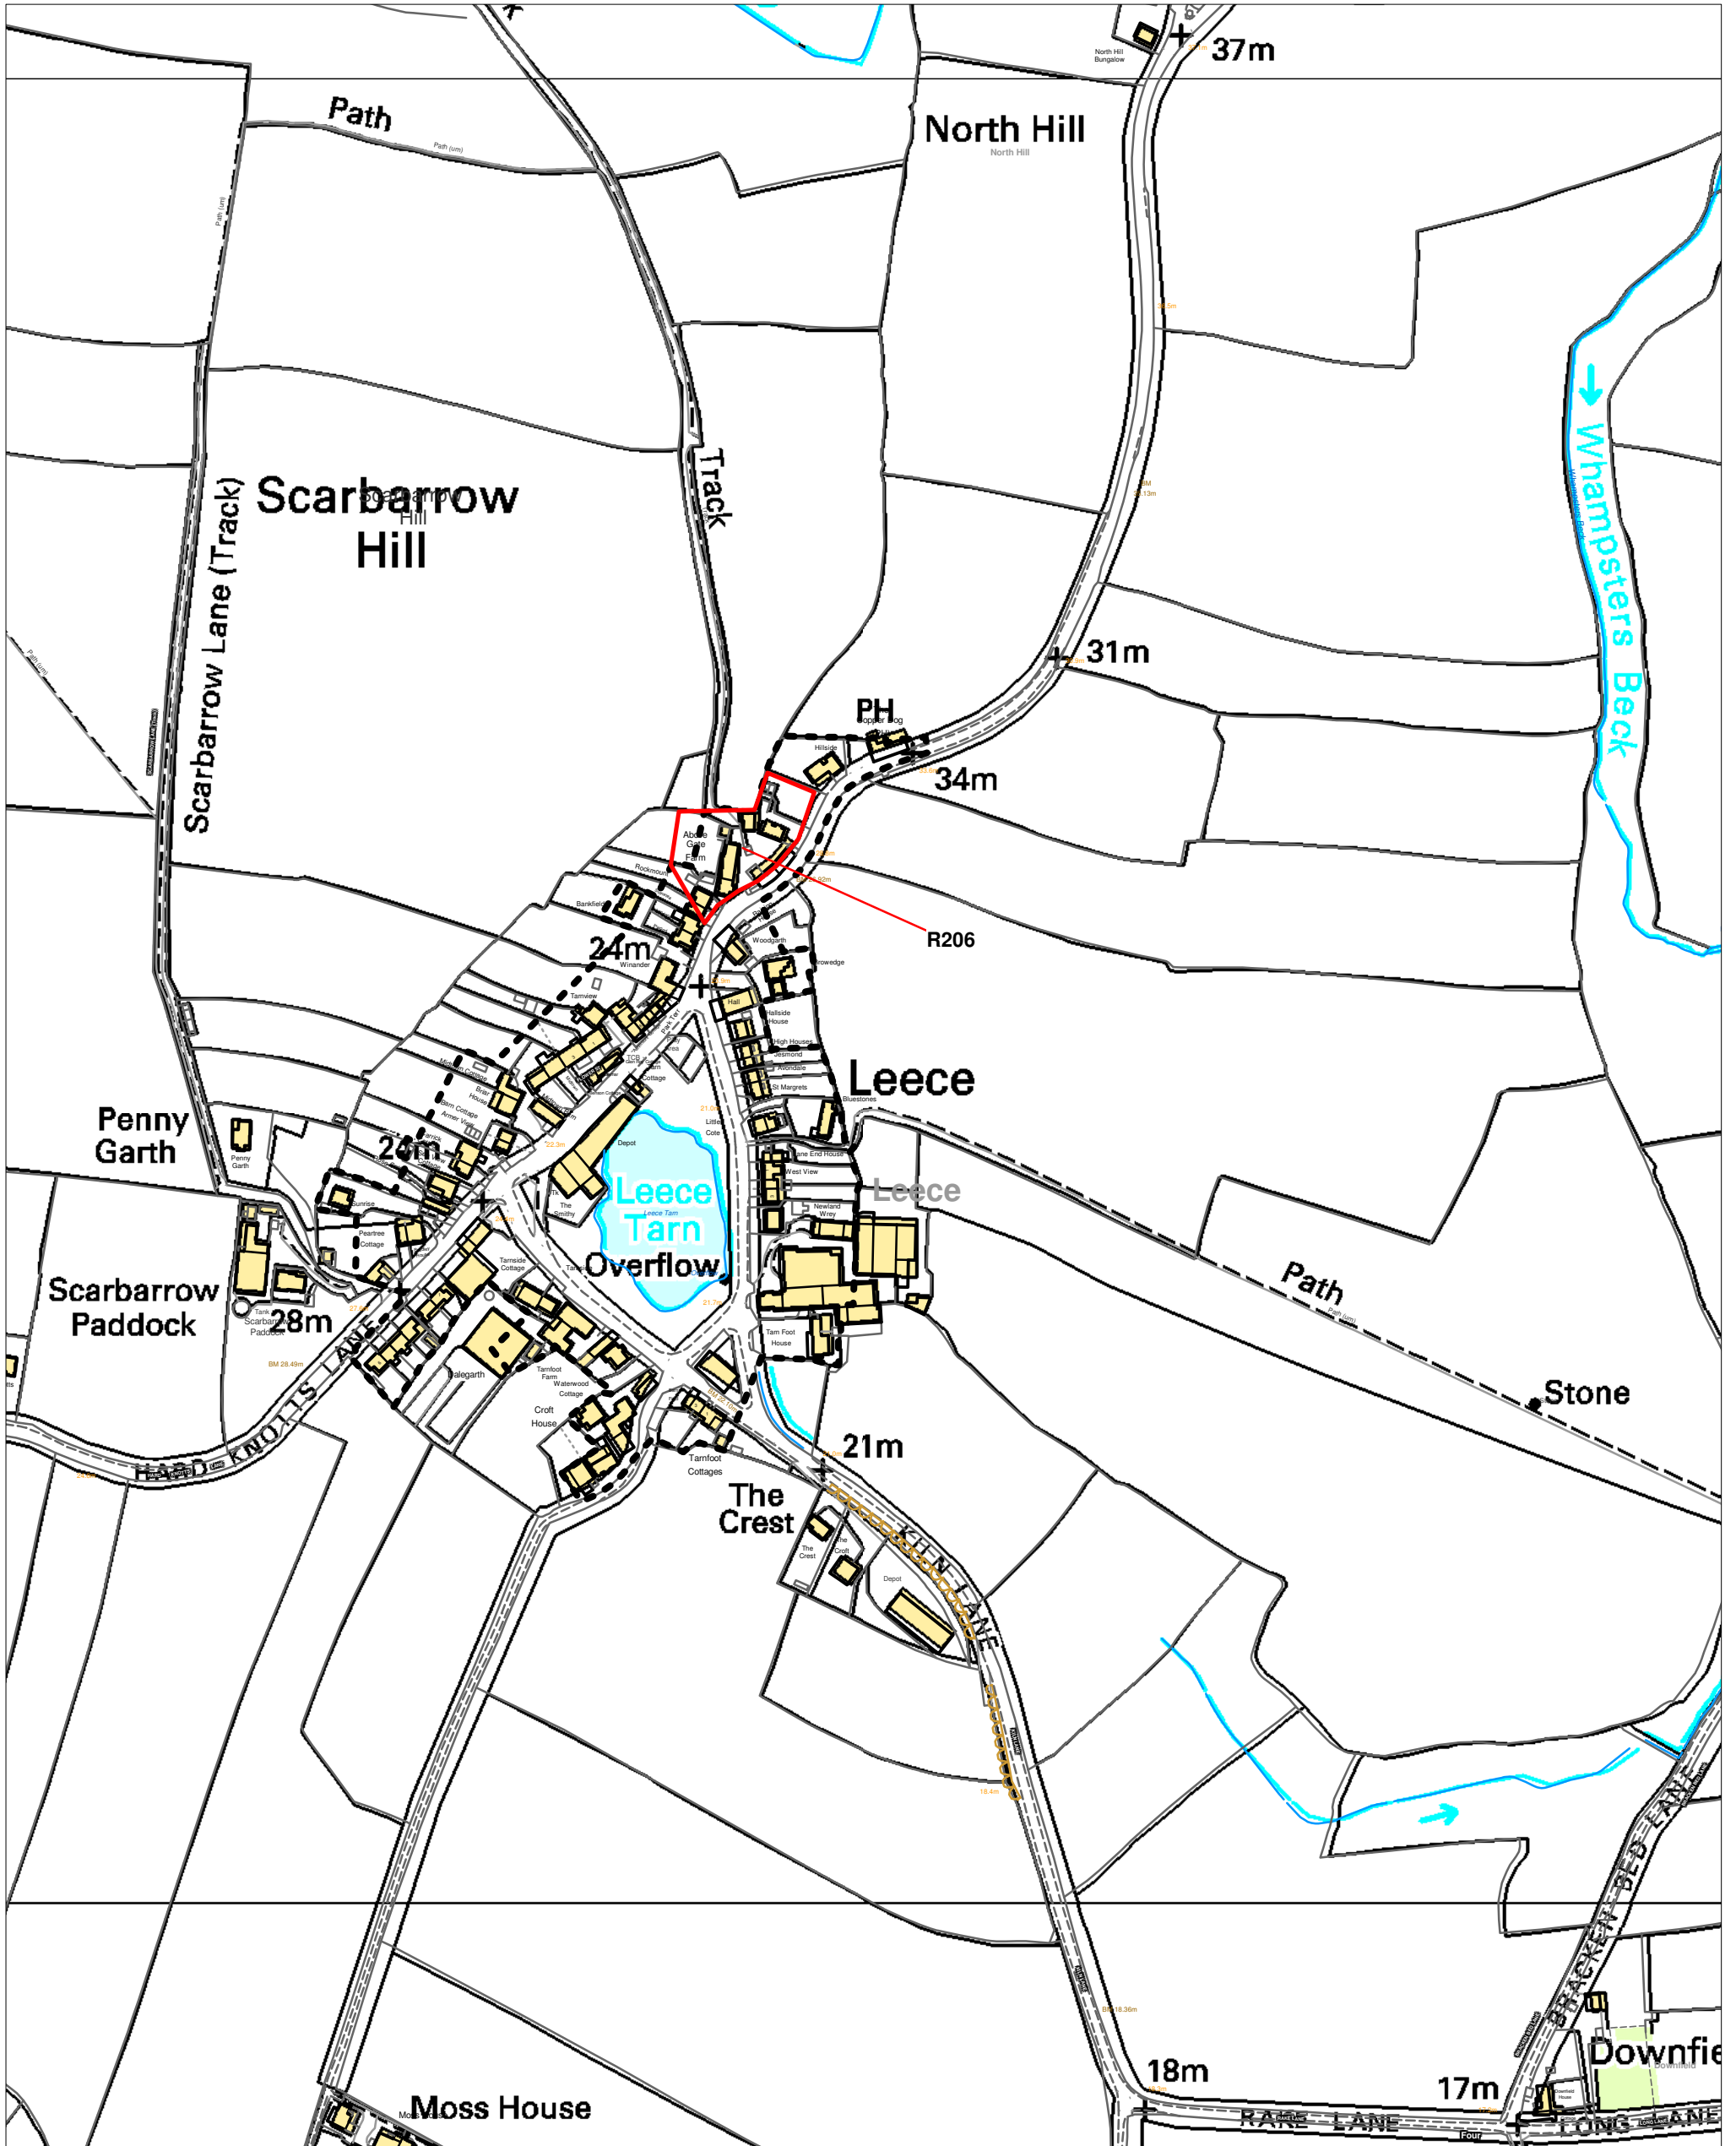

Allocations of Land Development Plan Document: Sites Under Consideration

Reproduced from the Ordnance Survey mapping permission of the controller of Her Majesty's Stationary Office Crown Copyright. Unauthorised reproduction infringes Crown Copyright and may lead to prosecution or Civil Proceedings. Licence No. 100024277.

Key	
■	Residential Land
■	Employment Land
■	Mixed Residential / Employment
■	Other
	Development boundary

Leece