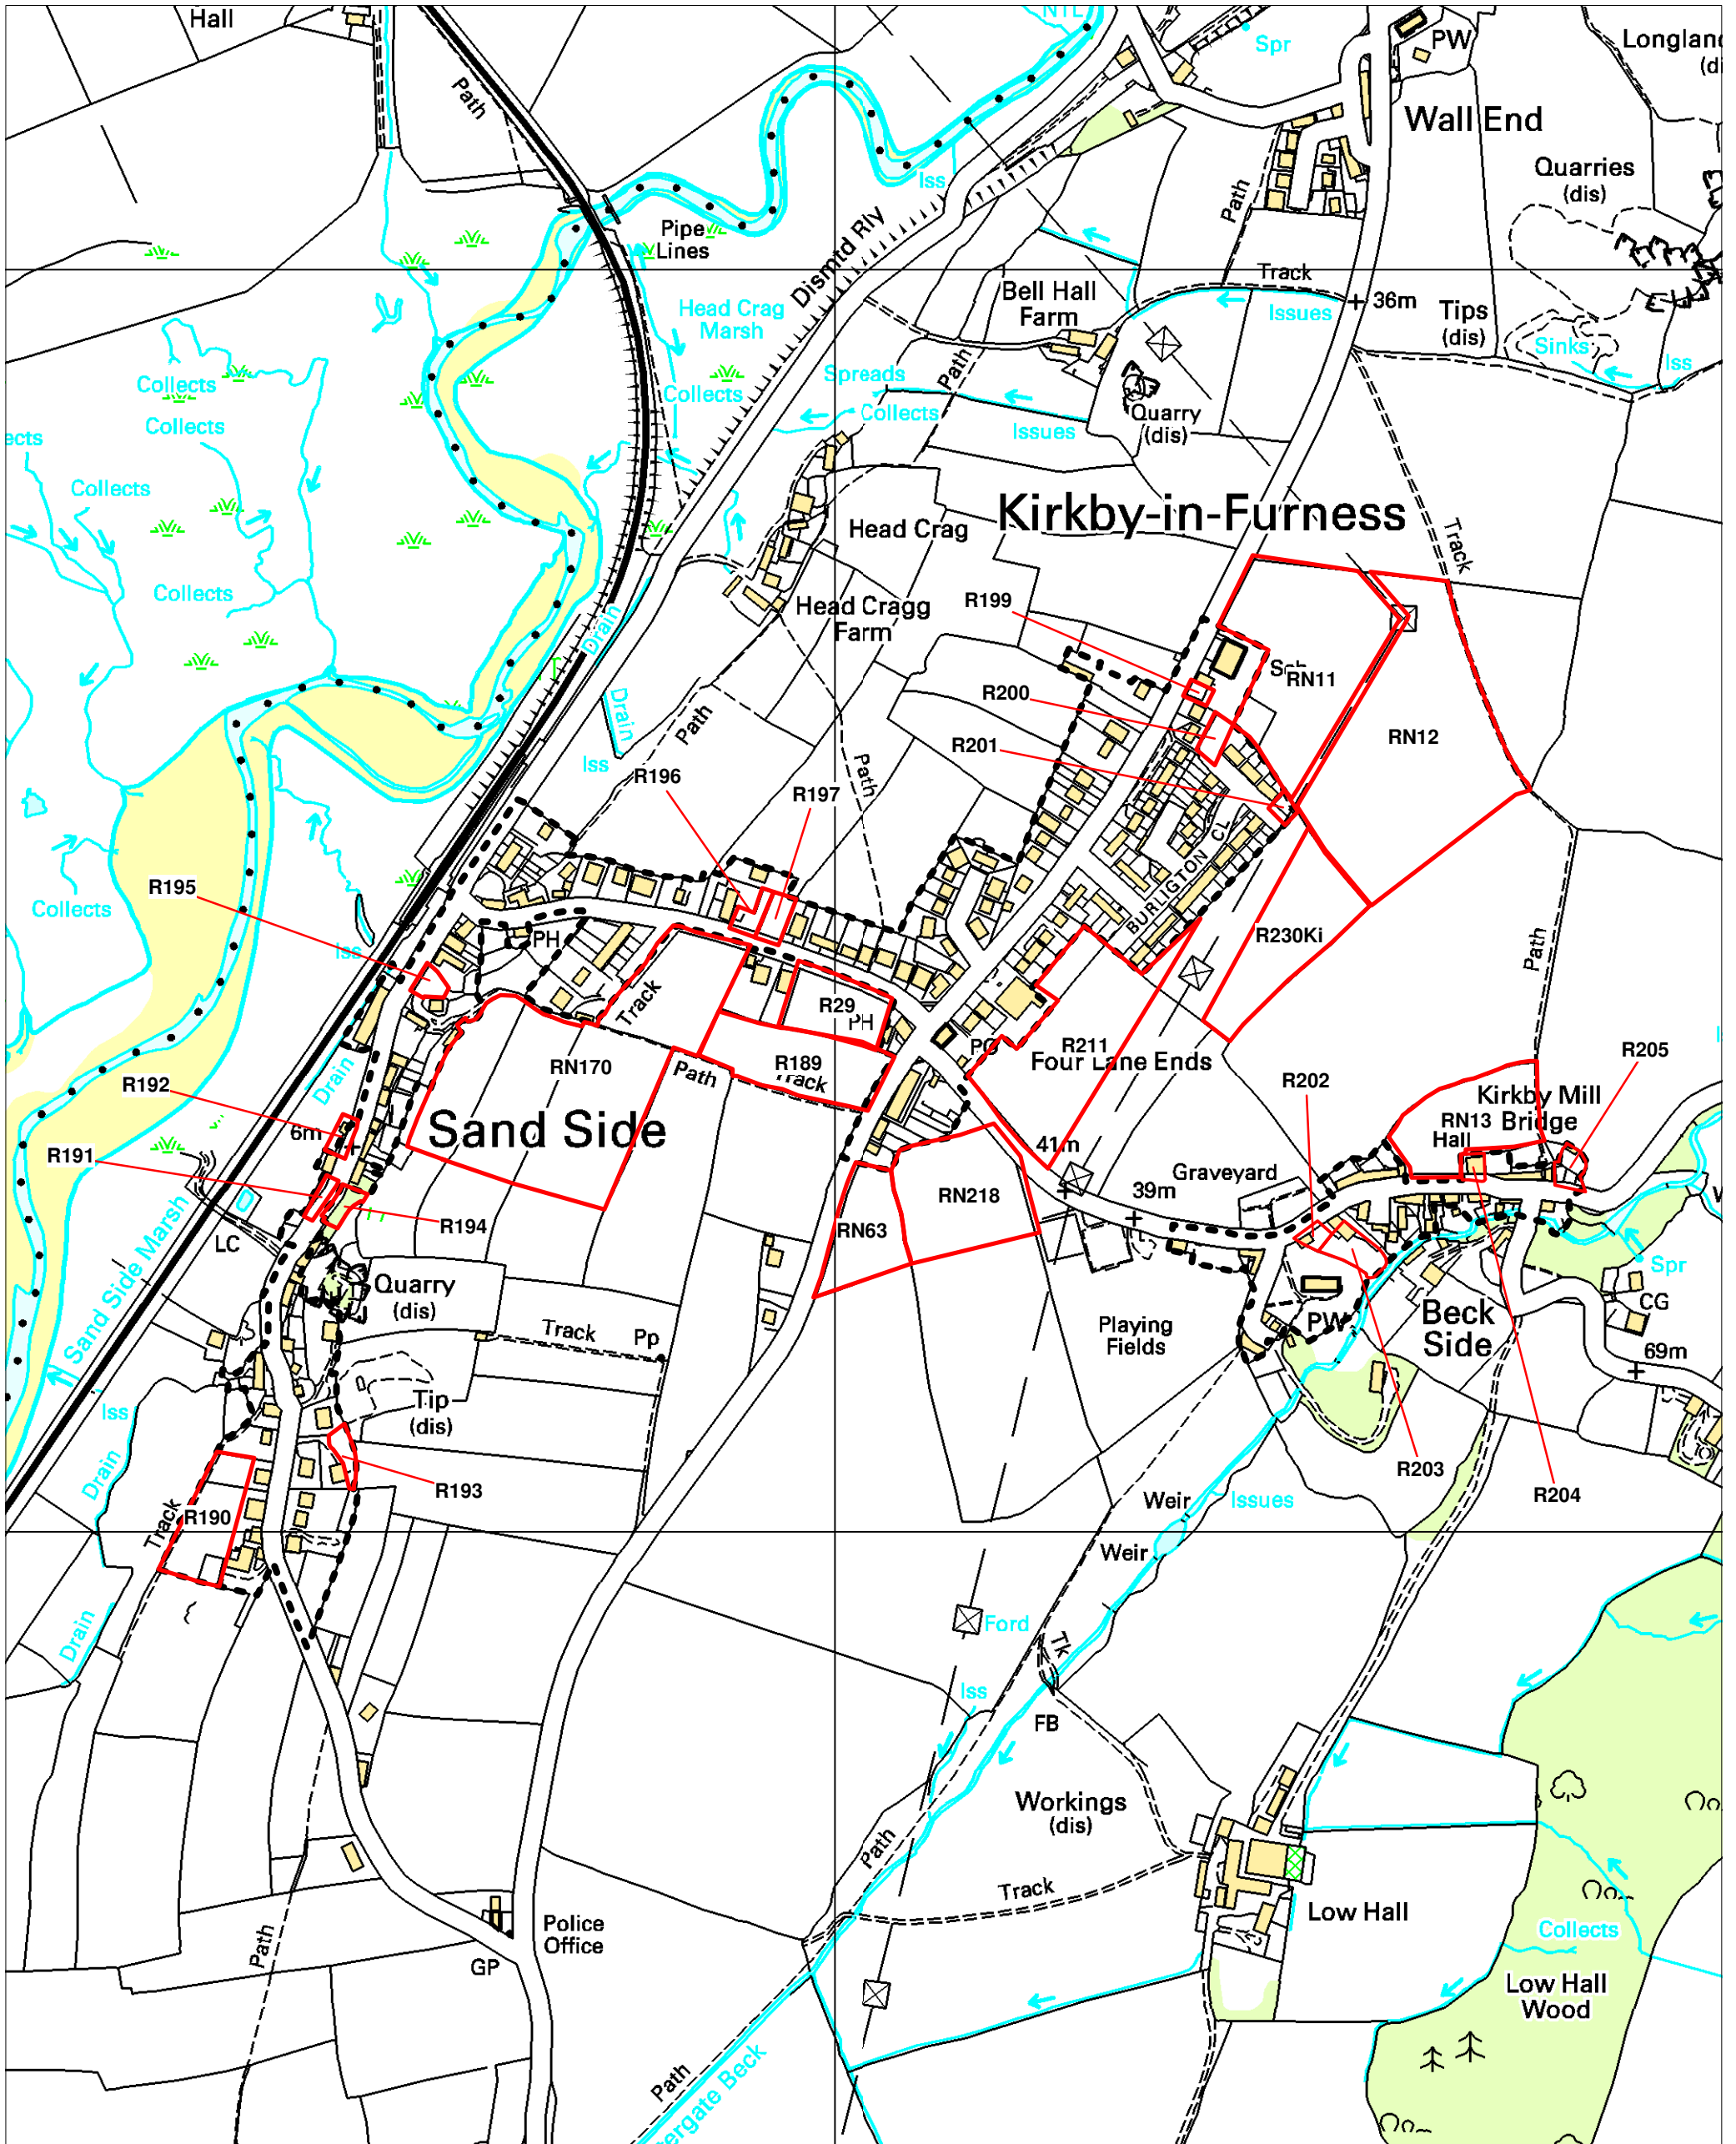

Allocations of Land Development Plan Document: Sites Under Consideration

Reproduced from the Ordnance Survey mapping permission of the controller of Her Majesty's Stationary Office Crown Copyright. Unauthorised reproduction infringes Crown Copyright and may lead to prosecution or Civil Proceedings. Licence No. 100024277.

Key	
	Residential Land
	Employment Land
	Mixed Residential / Employment
	Development boundary
	Other

Kirkby in Furness, Sand Side & Beck Side