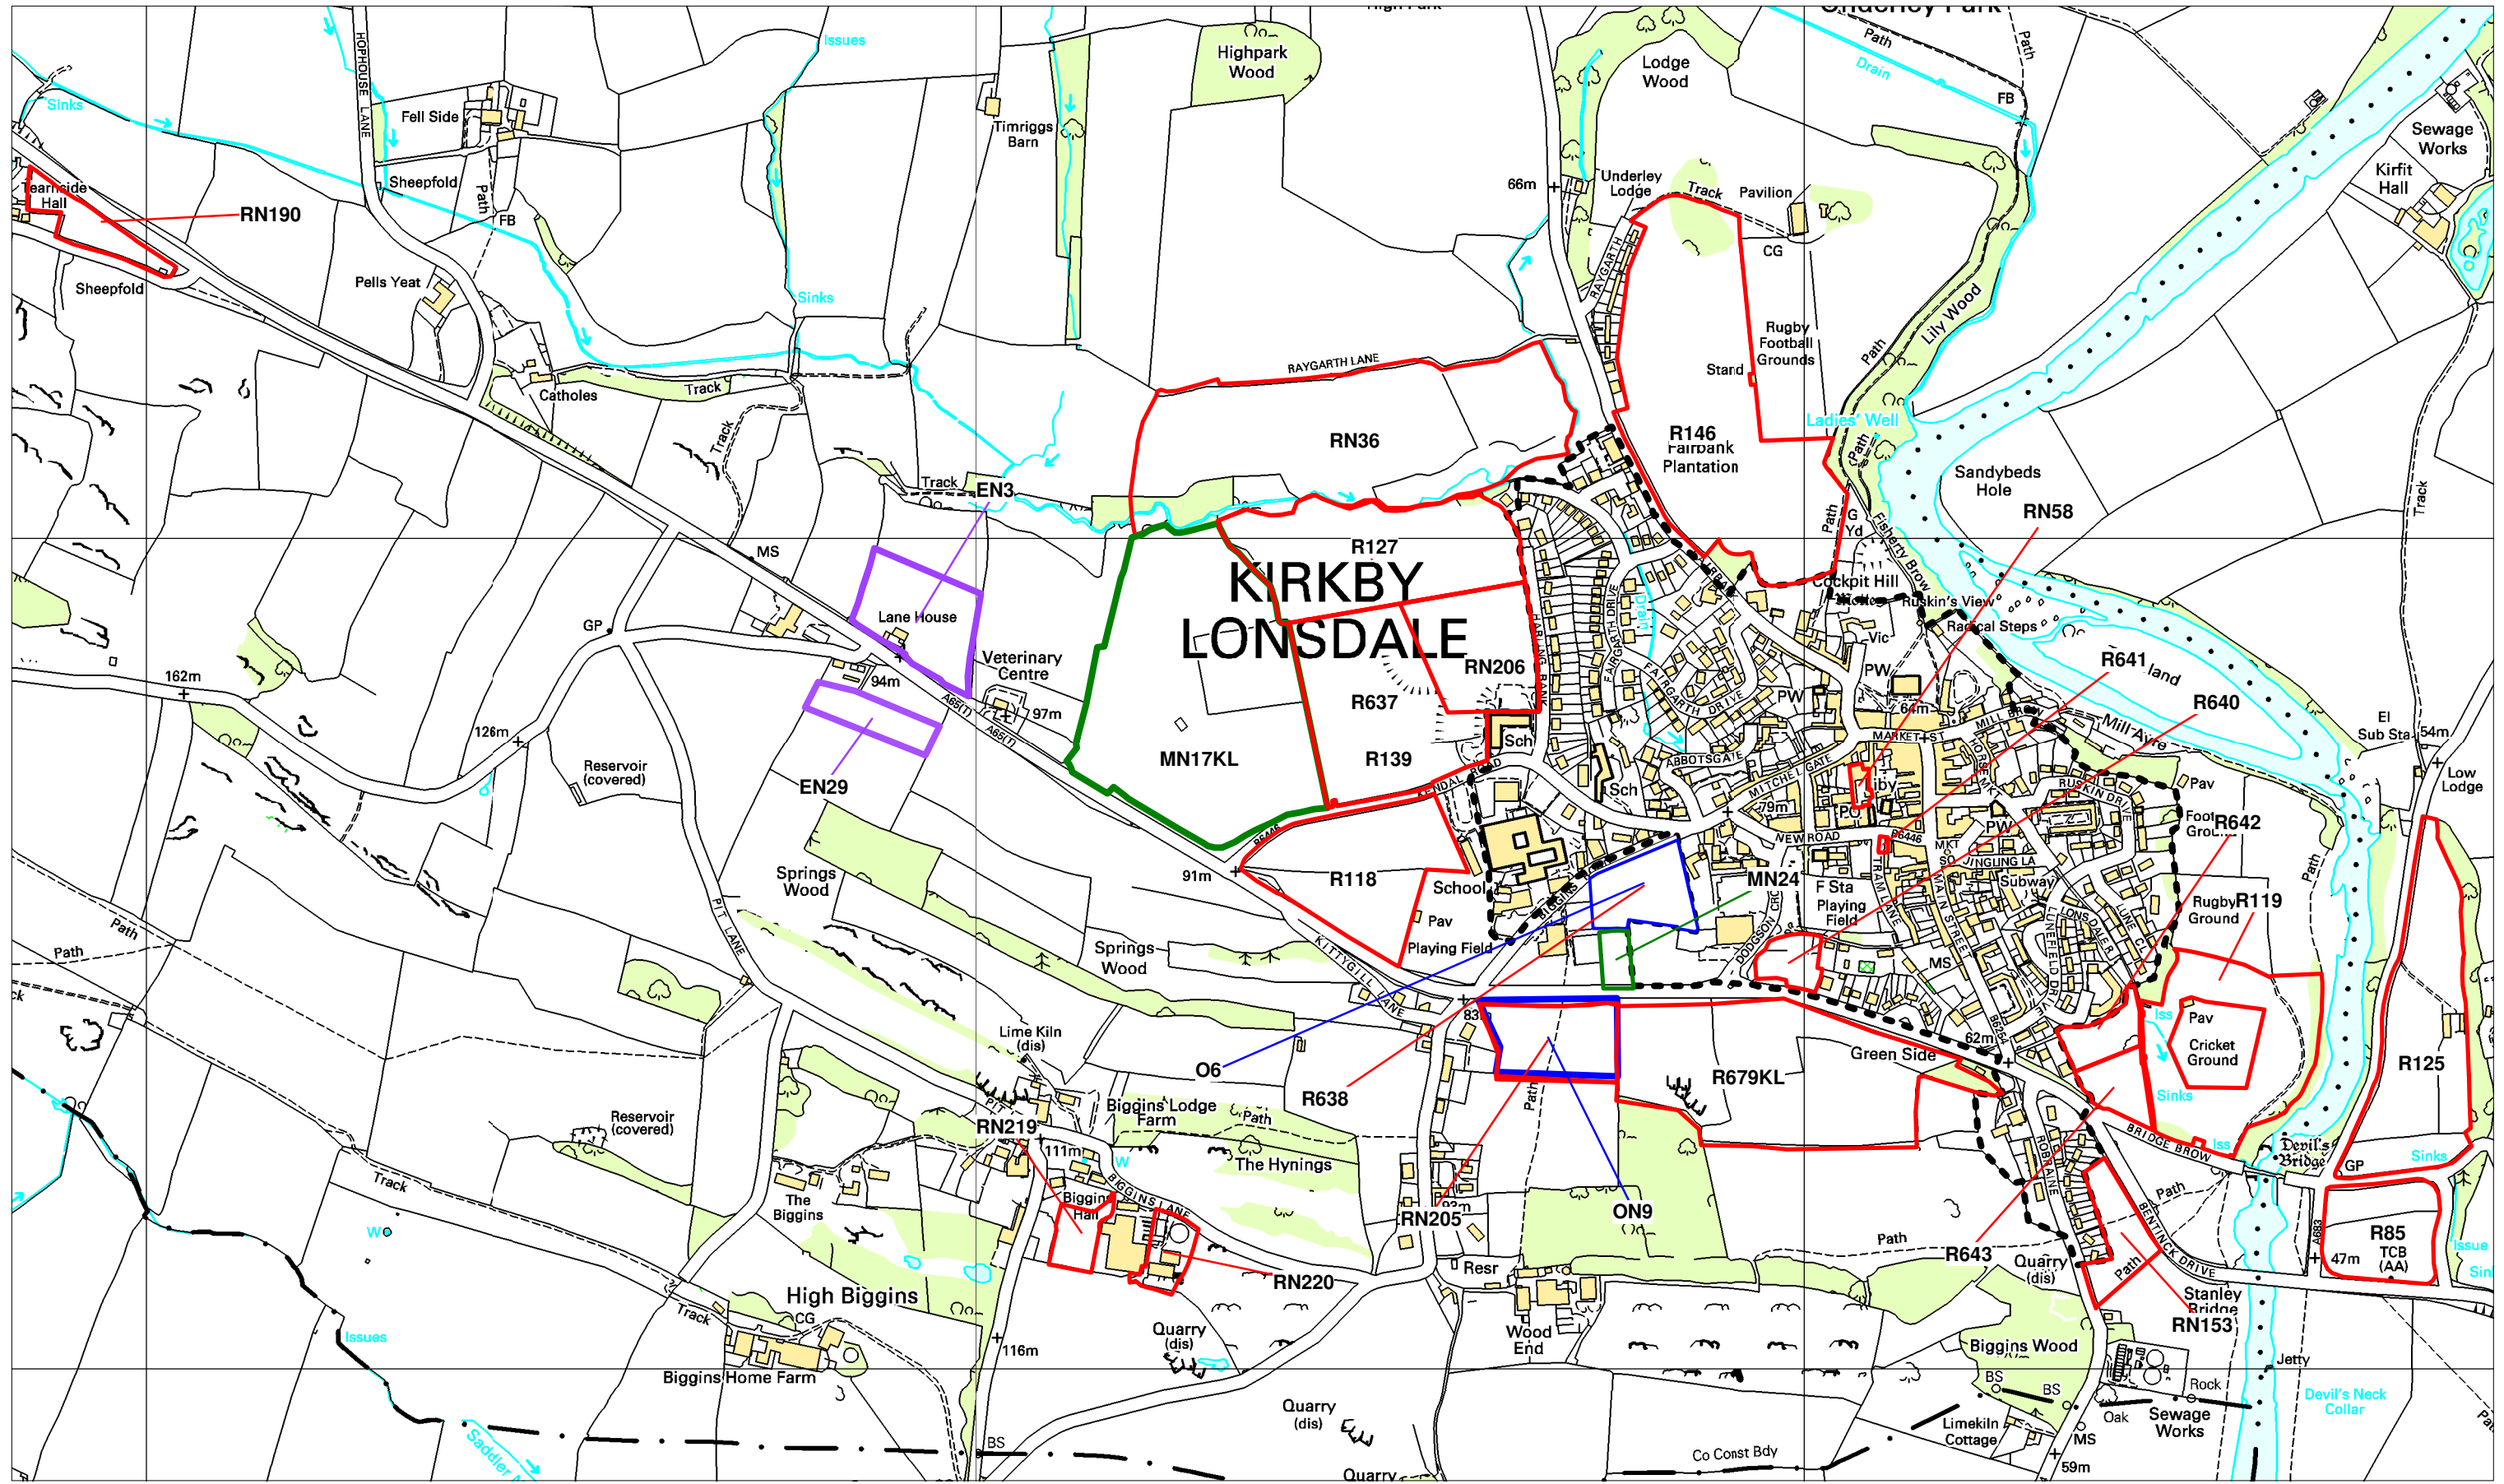

Allocations of Land Development Plan Document: Sites Under Consideration

Reproduced from the Ordnance Survey mapping permission of the controller of Her Majesty's Stationary Office Crown Copyright. Unauthorised reproduction infringes Crown Copyright and may lead to prosecution or Civil Proceedings. Licence No. 100024277.

Key	
	Residential Land
	Employment Land
	Mixed Residential / Employment
	Development boundary
	Other

Kirkby Lonsdale