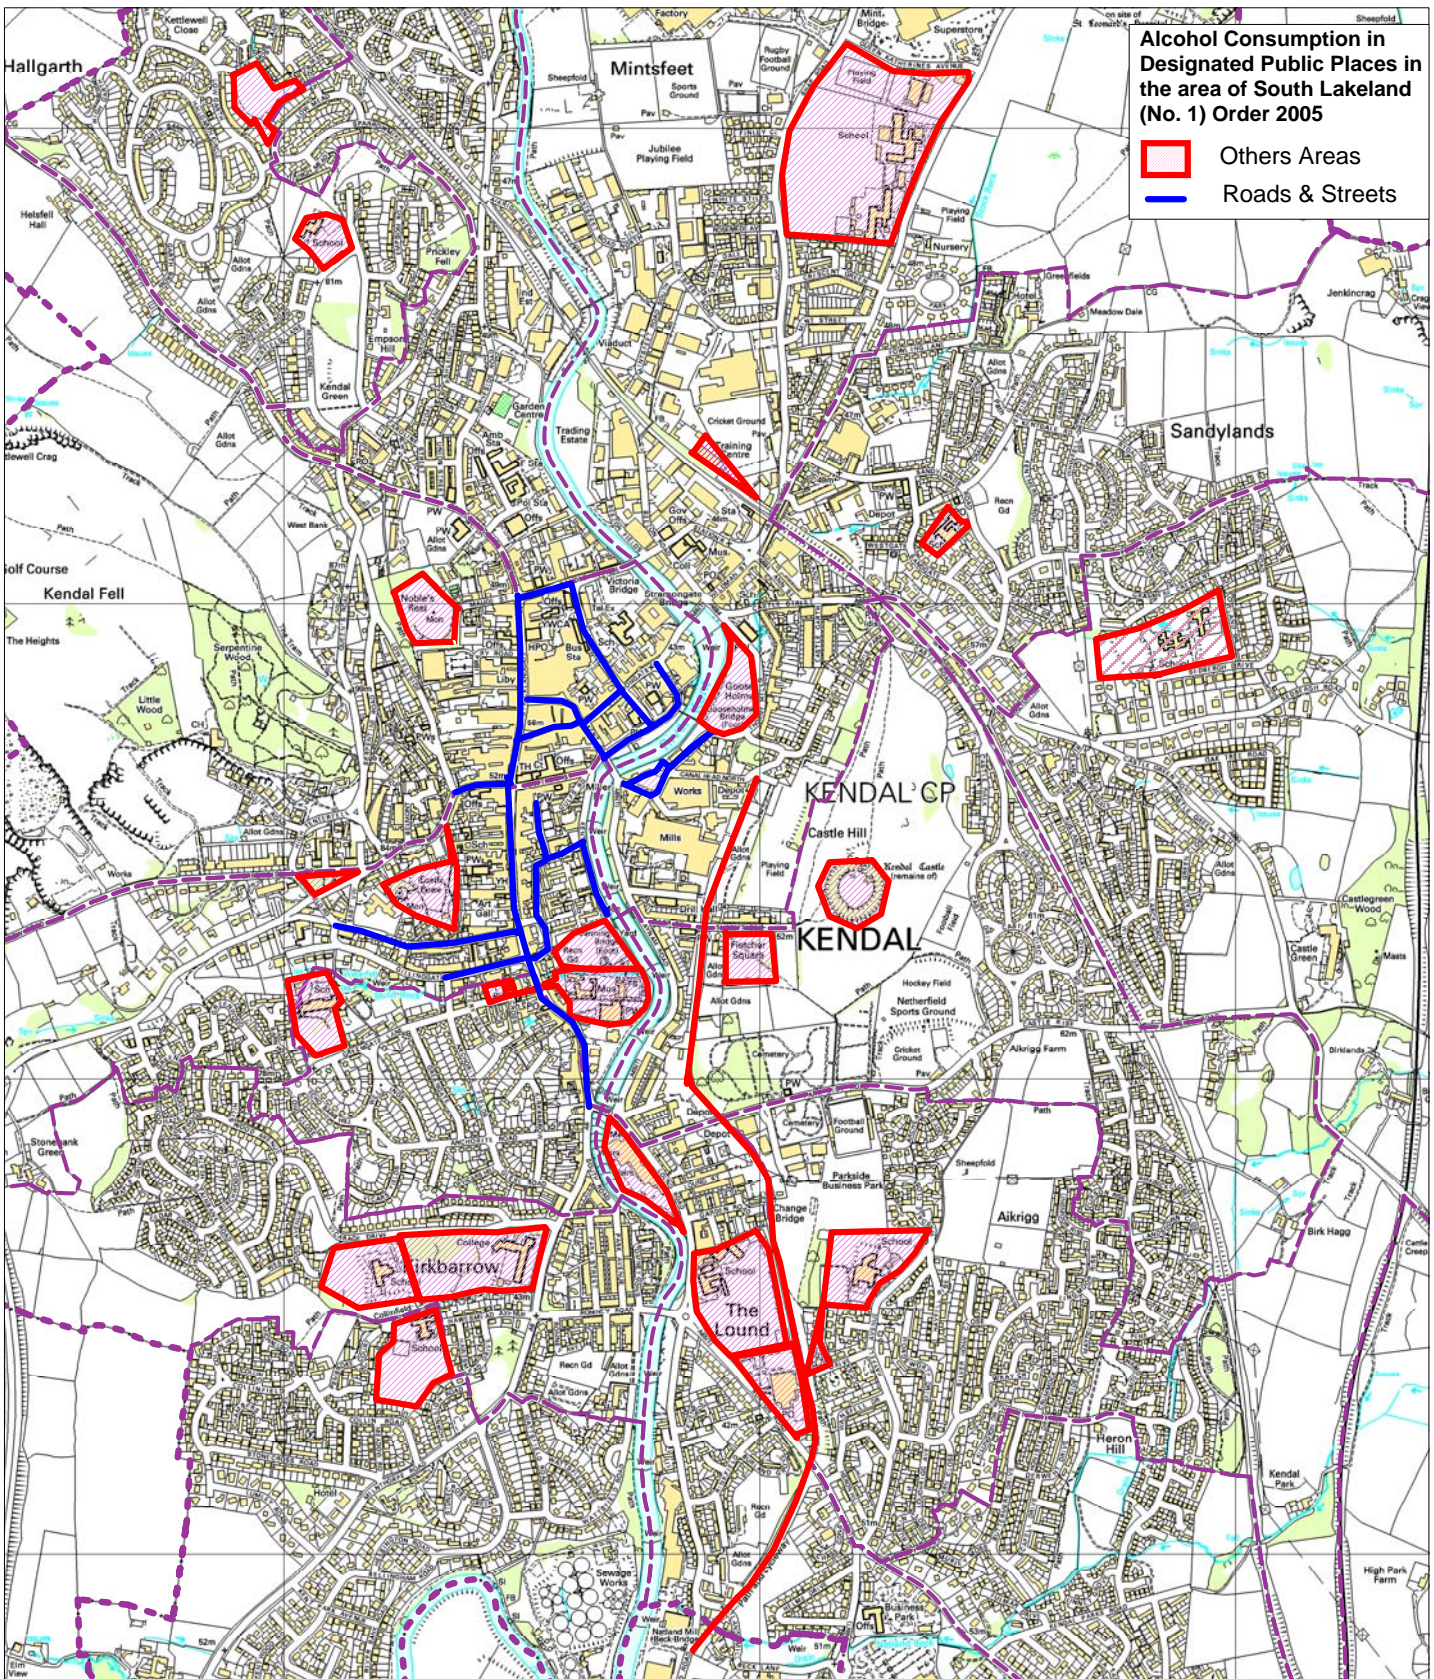

Designated Areas in Kendal

The material contained in this plot has been reproduced from an Ordnance Survey Map with permission of the Controller of Her Majesty's Stationary Office. Licence No. 100024277 © Crown Copyright

Unauthorised reproduction infringes Crown copyright and may lead to prosecution or civil proceedings