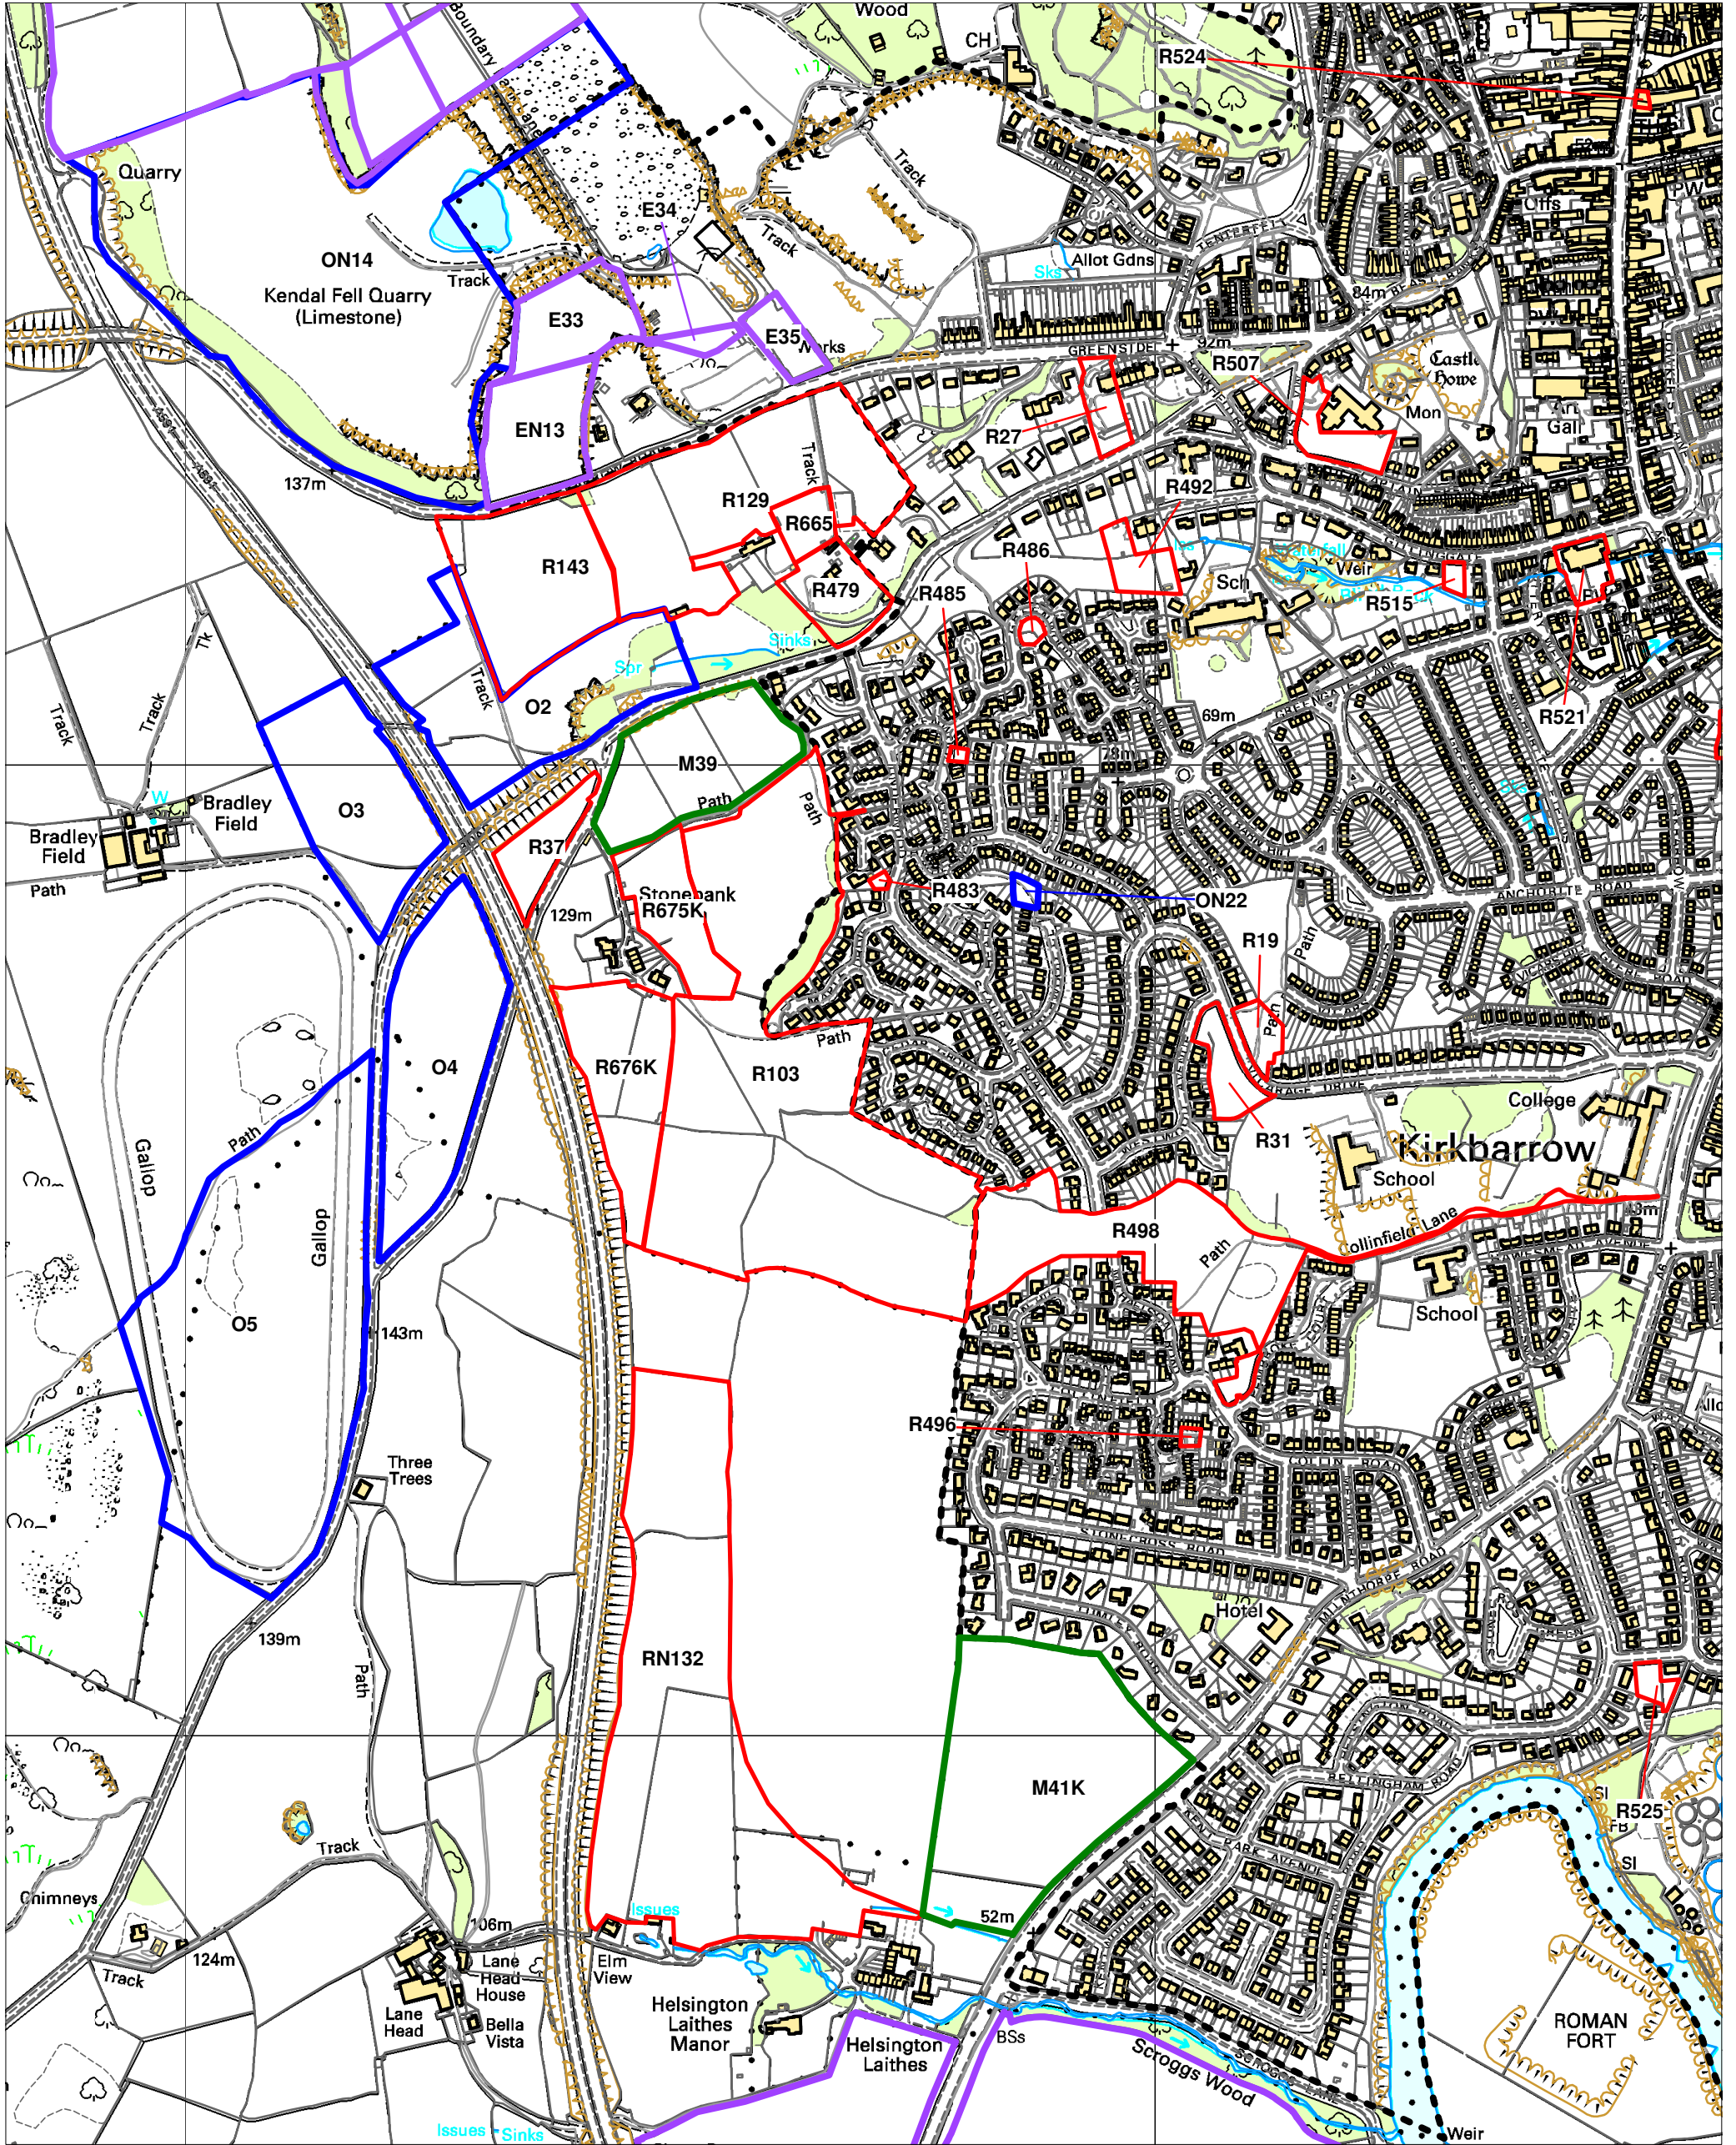

Allocations of Land Development Plan Document: Sites Under Consideration

Reproduced from the Ordnance Survey mapping permission of the controller of Her Majesty's Stationary Office Crown Copyright. Unauthorised reproduction infringes Crown Copyright and may lead to prosecution or Civil Proceedings. Licence No. 100024277.

Key	
▭ Residential Land	▭ Other
▭ Employment Land	▭ Development boundary
▭ Mixed Residential / Employment	

Kendal West