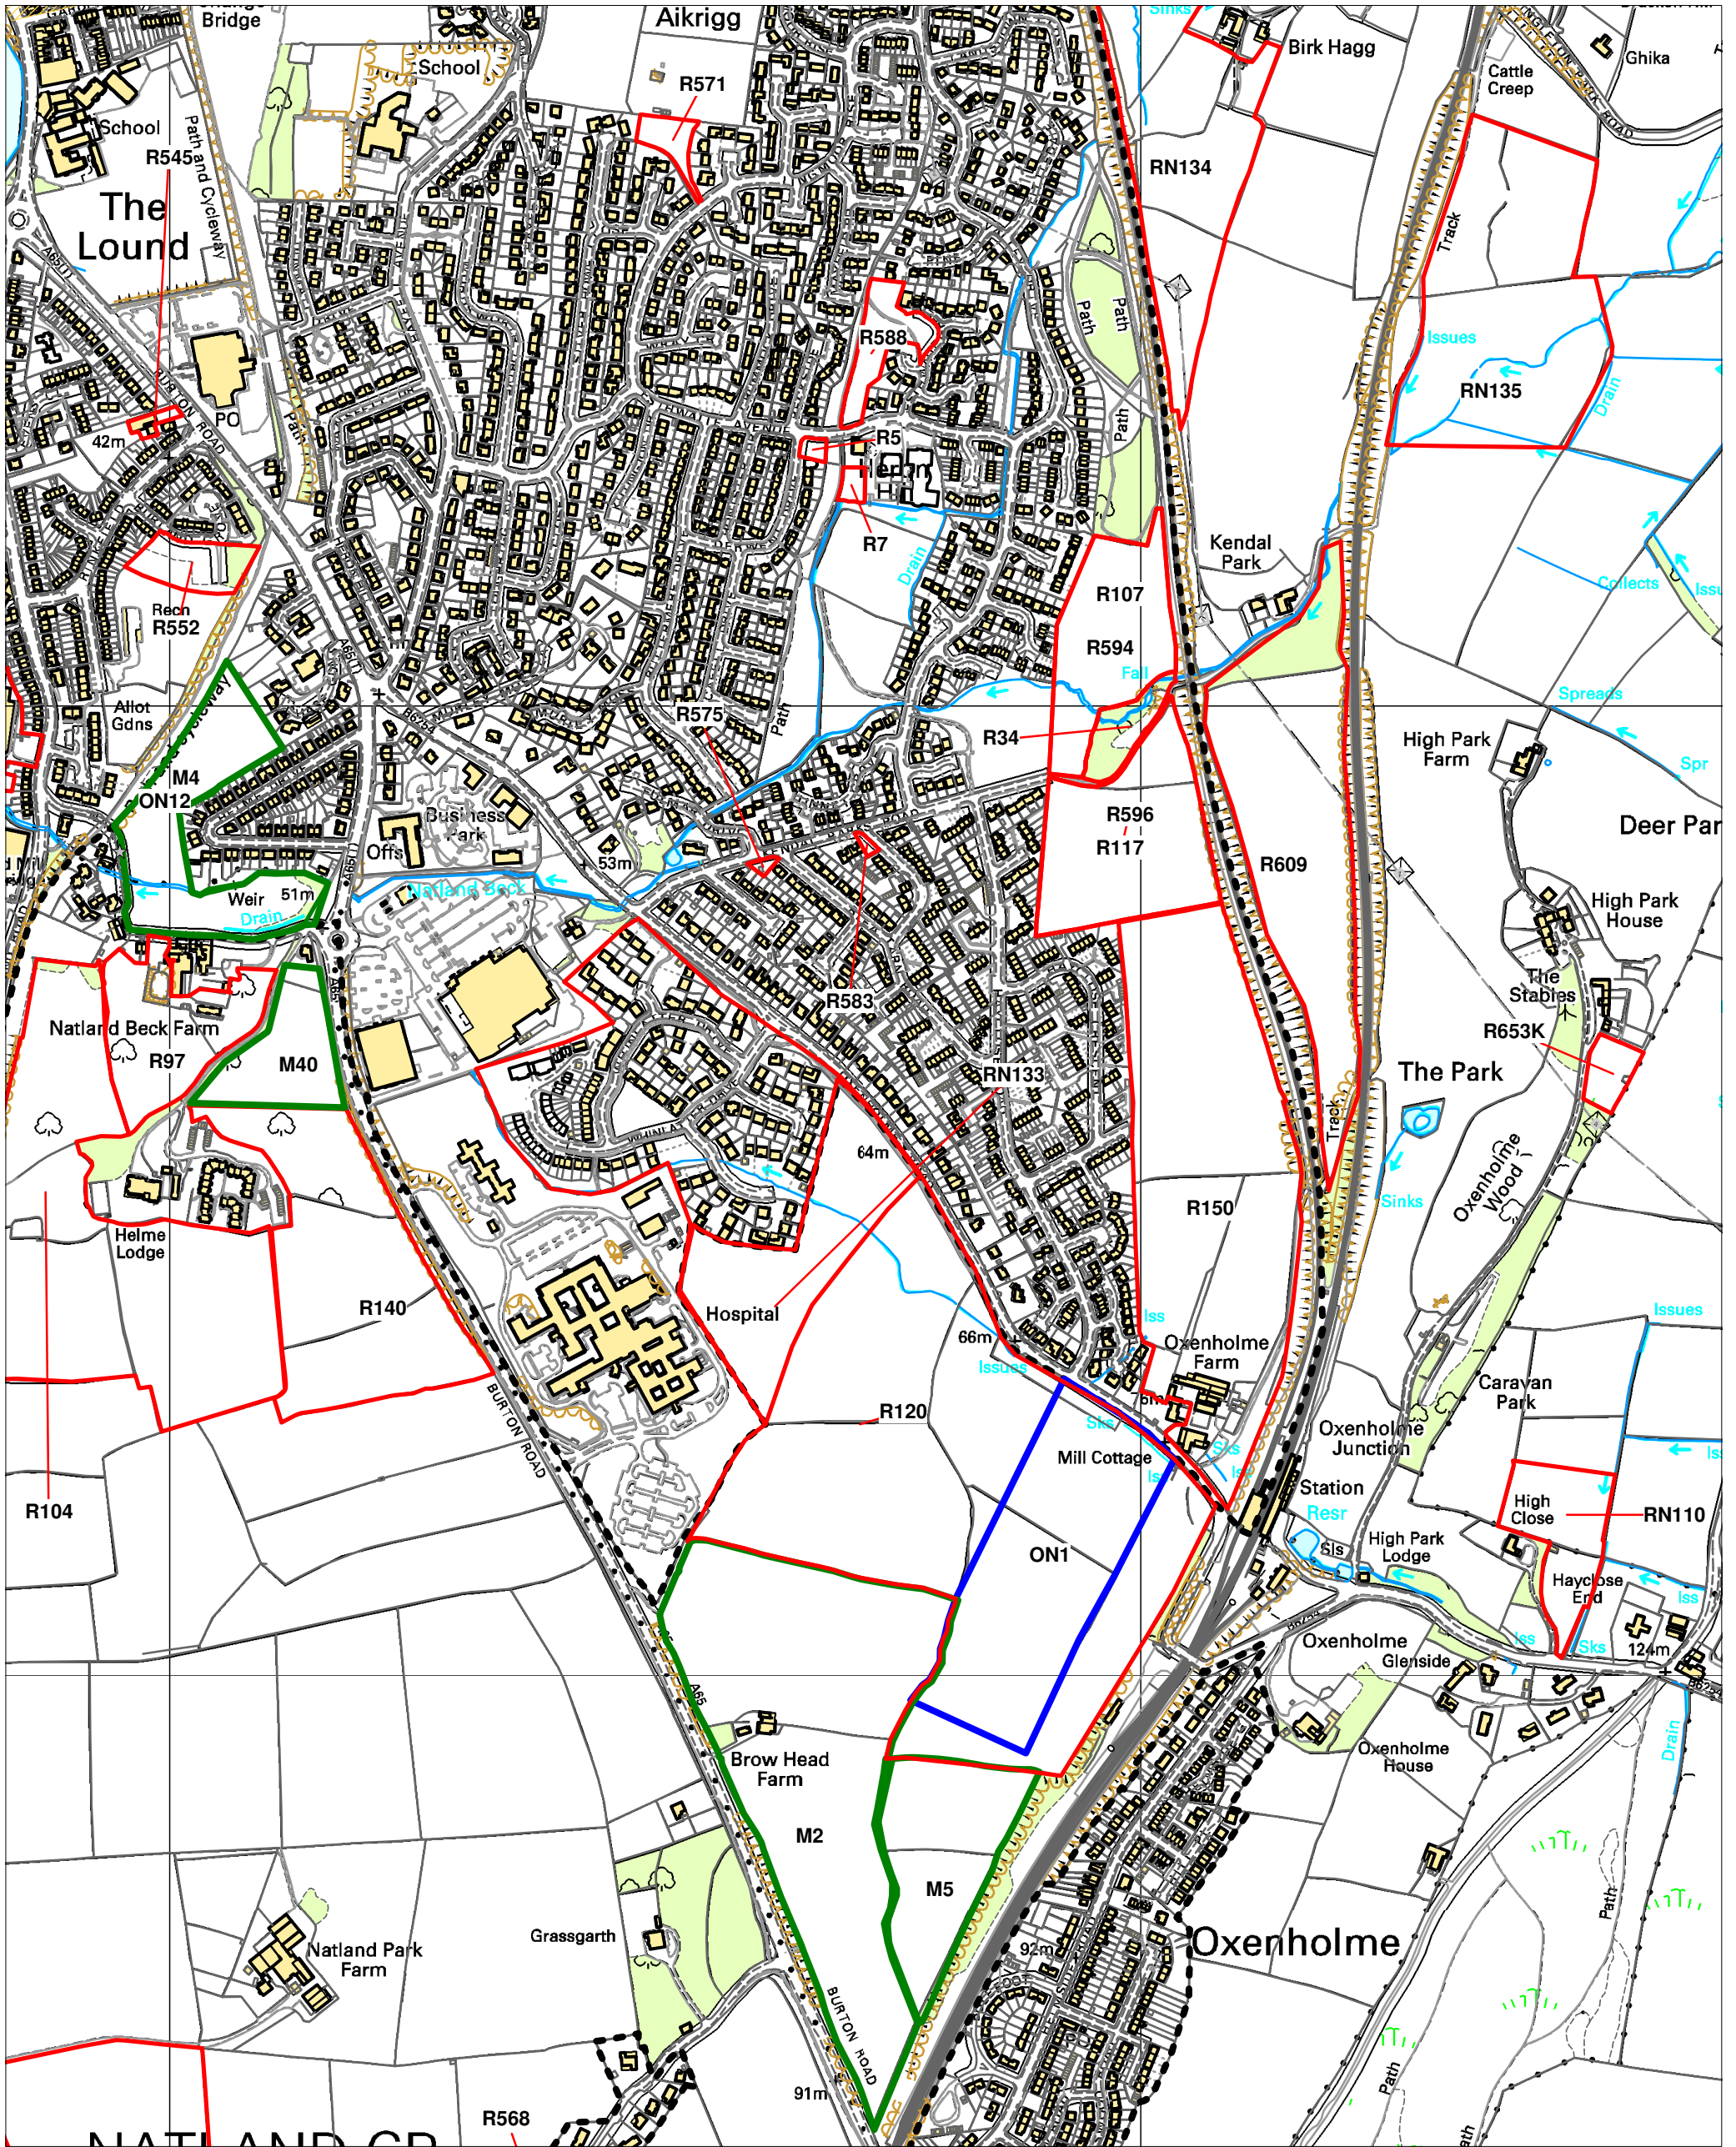

Allocations of Land Development Plan Document: Sites Under Consideration

Reproduced from the Ordnance Survey mapping permission of the controller of Her Majesty's Stationary Office Crown Copyright. Unauthorised reproduction infringes Crown Copyright and may lead to prosecution or Civil Proceedings. Licence No. 100024277.

Key	
▭	Residential Land
▭	Employment Land
▭	Mixed Residential / Employment
▭	Other
	Development boundary

Kendal South East