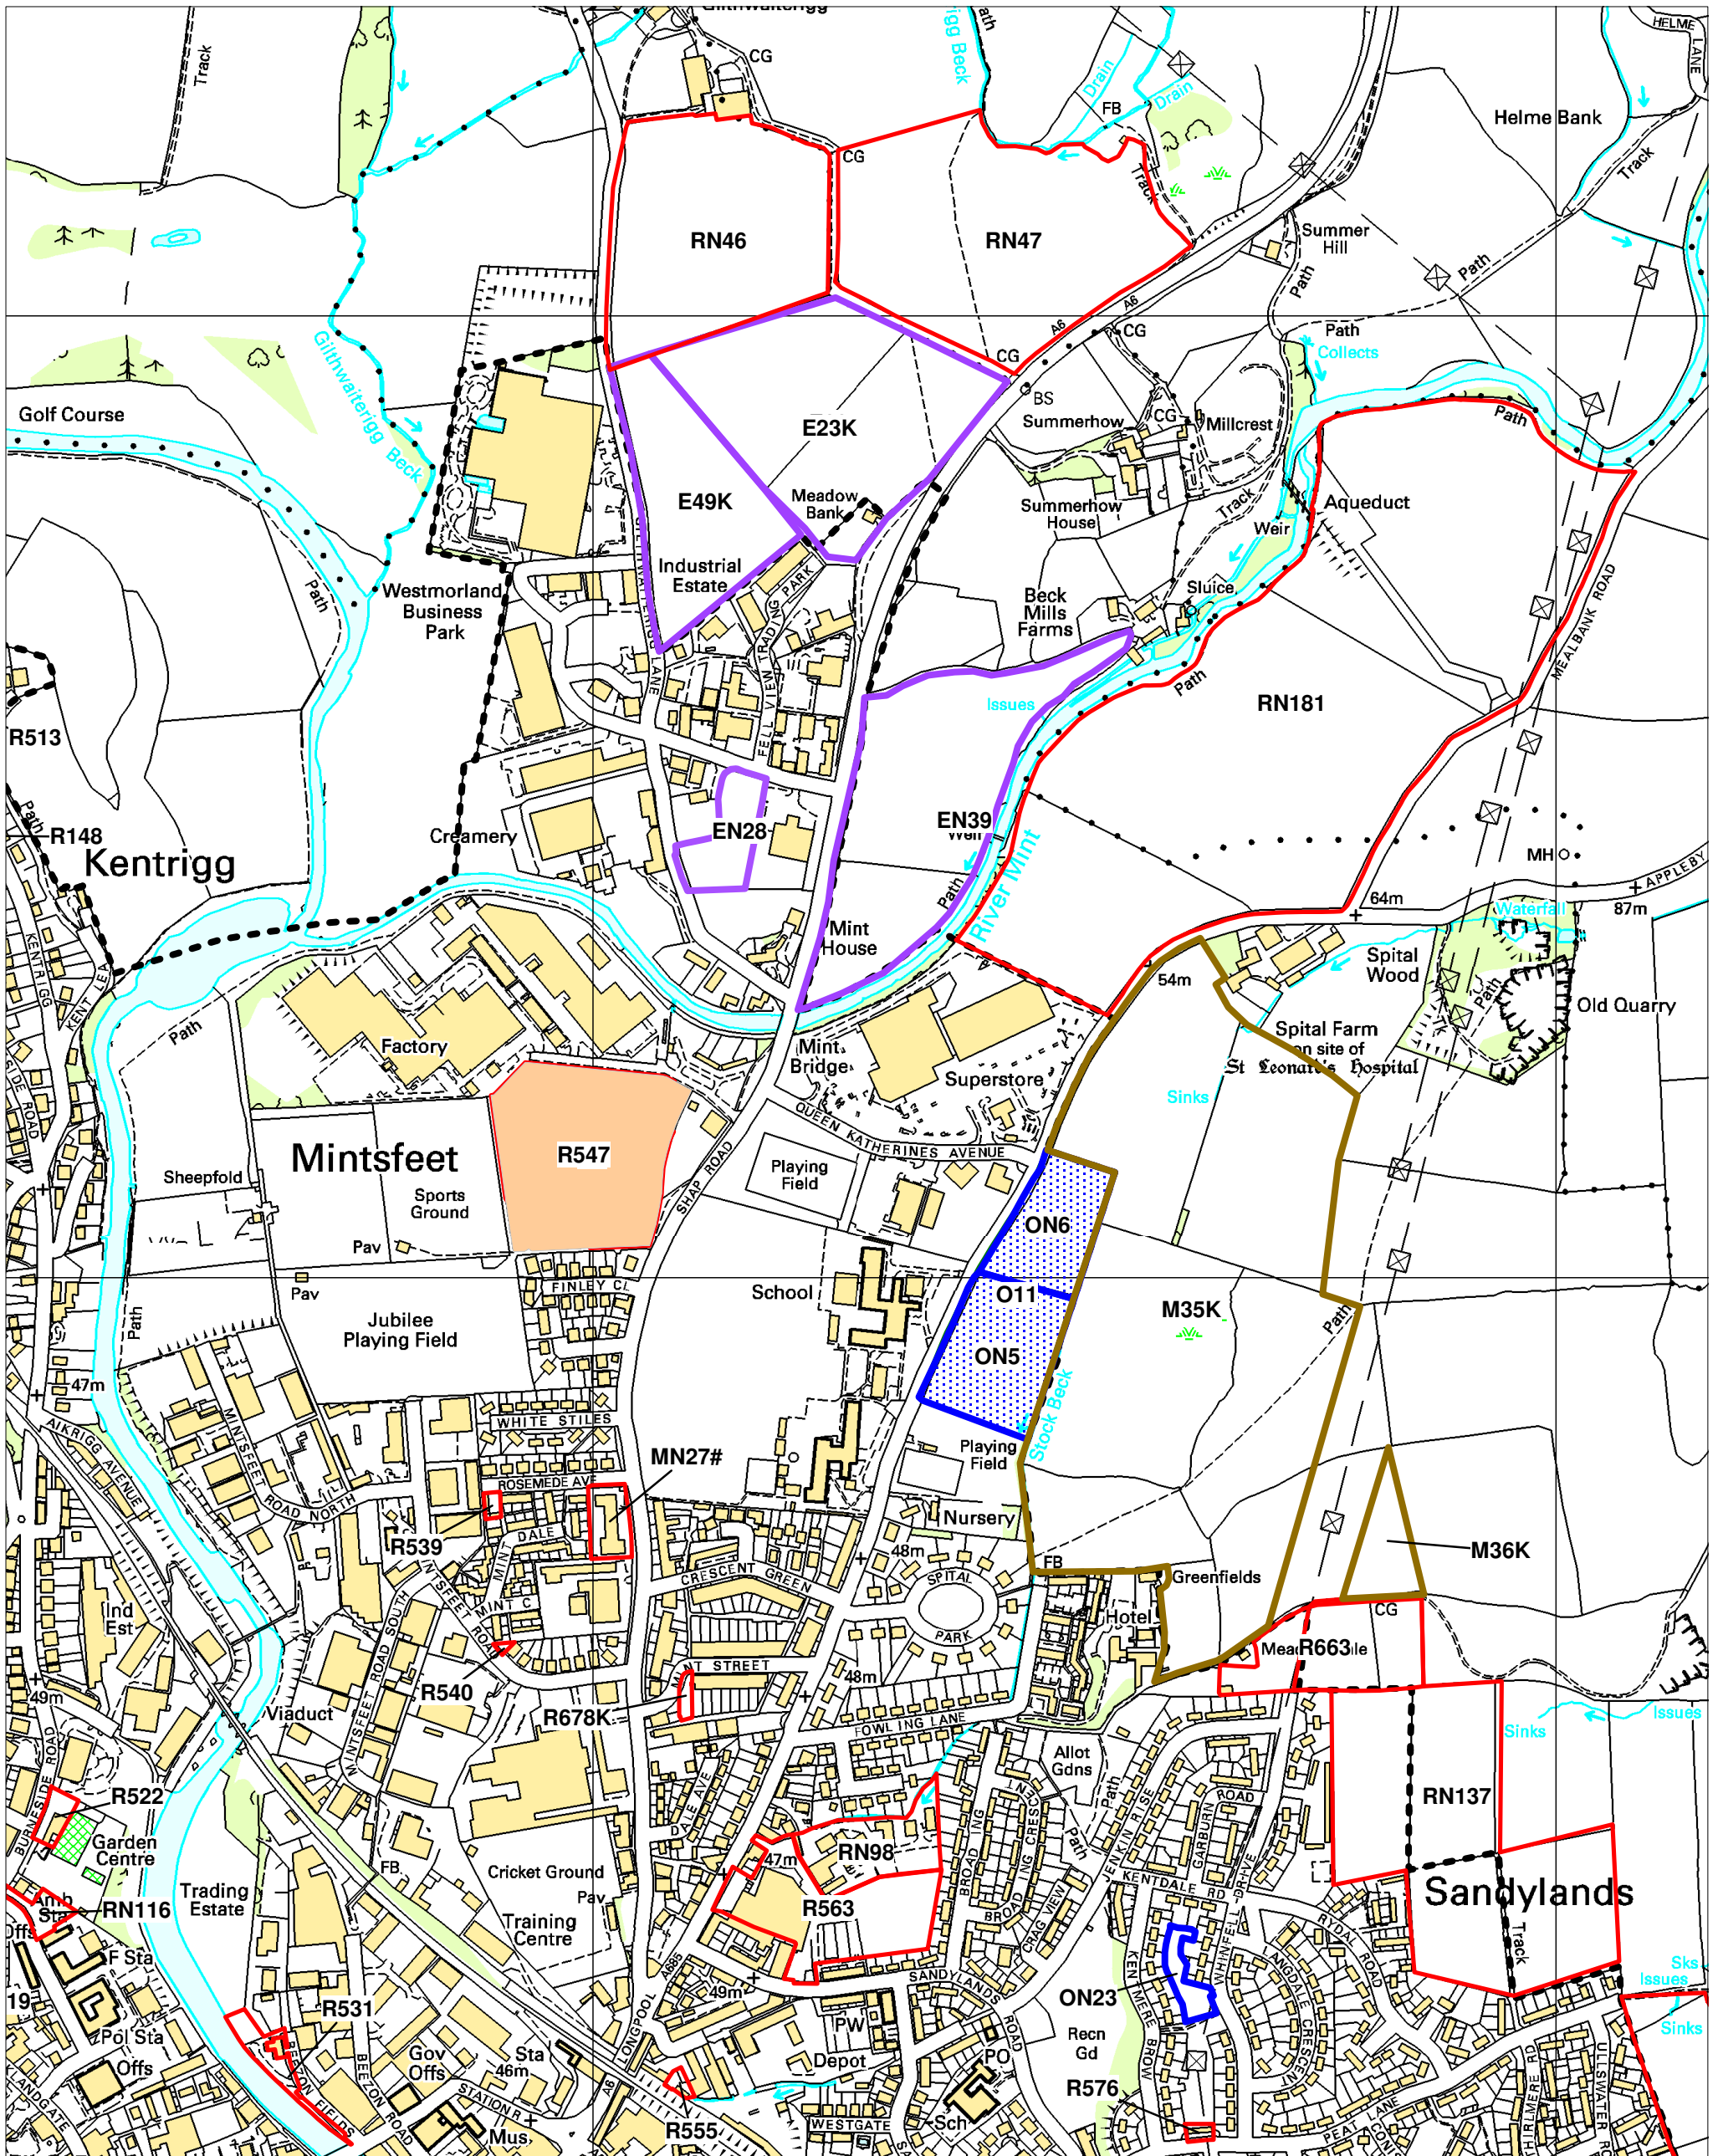

Allocations of Land Development Plan Document: Sites Under Consideration

Reproduced from the Ordnance Survey mapping permission of the controller of Her Majesty's Stationary Office Crown Copyright. Unauthorised reproduction infringes Crown Copyright and may lead to prosecution or Civil Proceedings. Licence No. 100024277.

Key	
▭	Residential Land
▭	Employment Land
▭	Mixed Residential / Employment
▭	Other
	Development boundary

Kendal North East