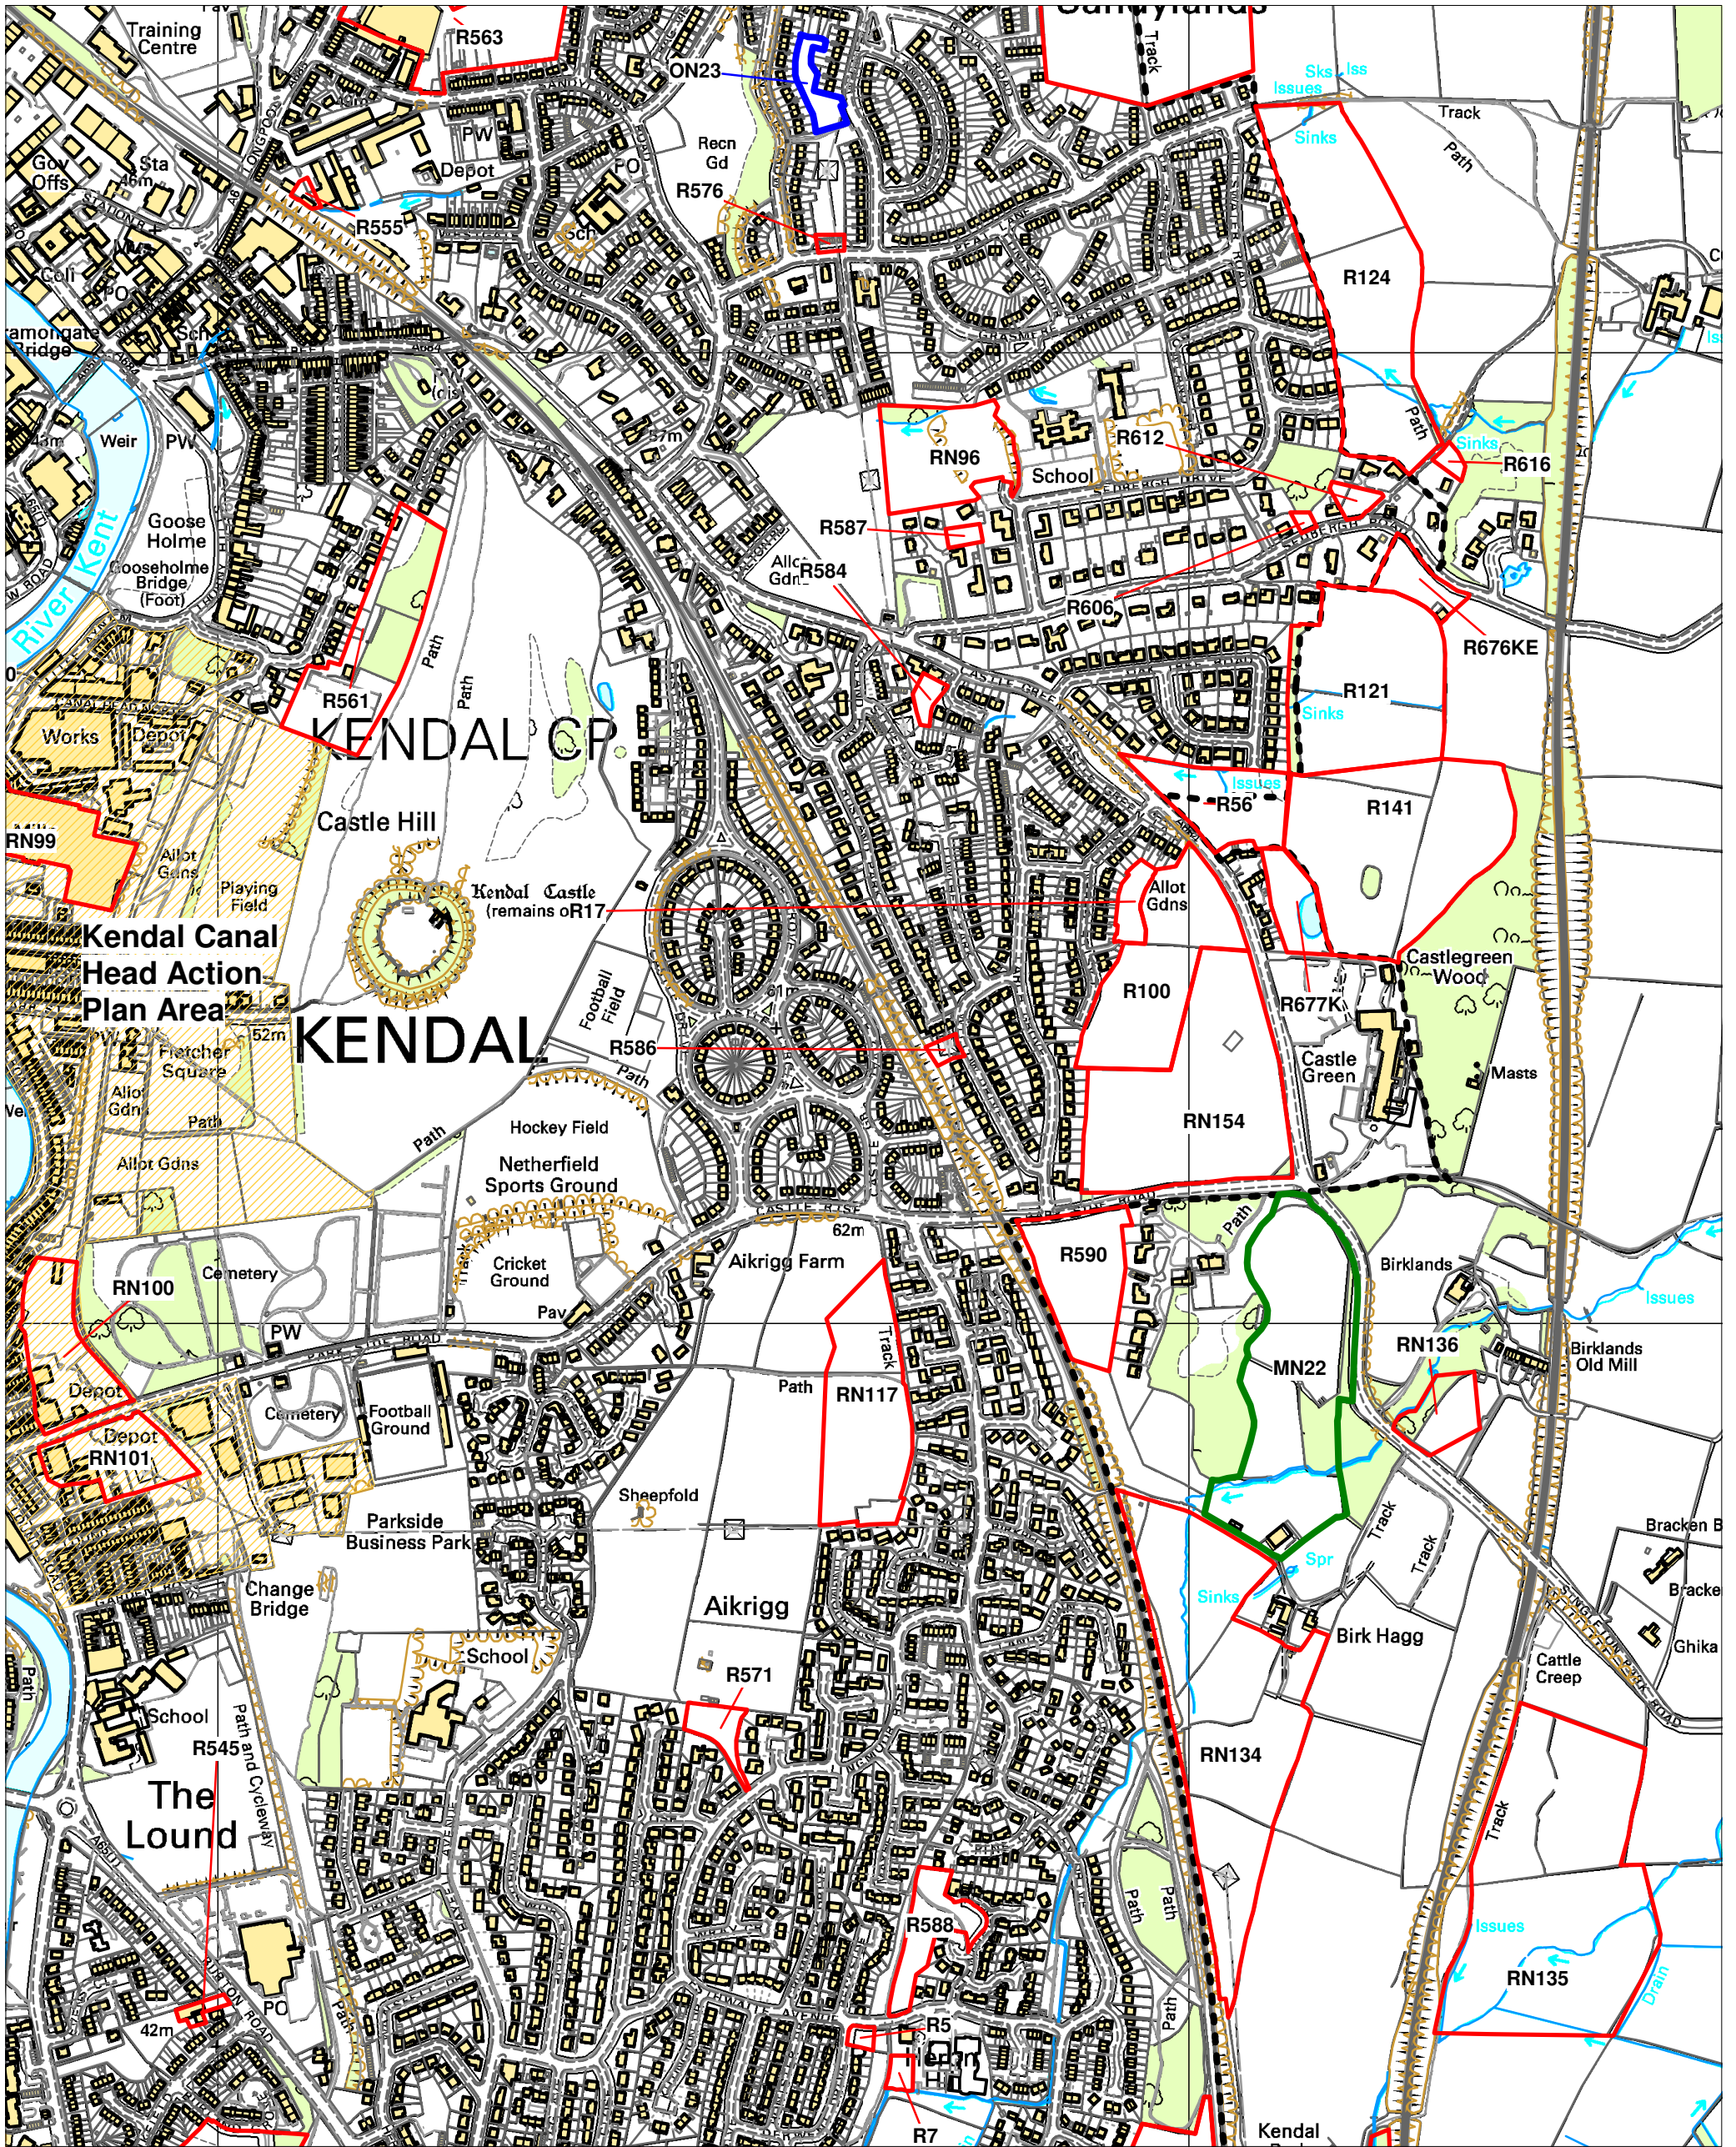

Allocations of Land Development Plan Document: Sites Under Consideration

Reproduced from the Ordnance Survey mapping permission of the controller of Her Majesty's Stationary Office Crown Copyright. Unauthorised reproduction infringes Crown Copyright and may lead to prosecution or Civil Proceedings. Licence No. 100024277.

Key	
▭	Residential Land
▭	Employment Land
▭	Mixed Residential / Employment
▭	Other
	Development boundary

Kendal East