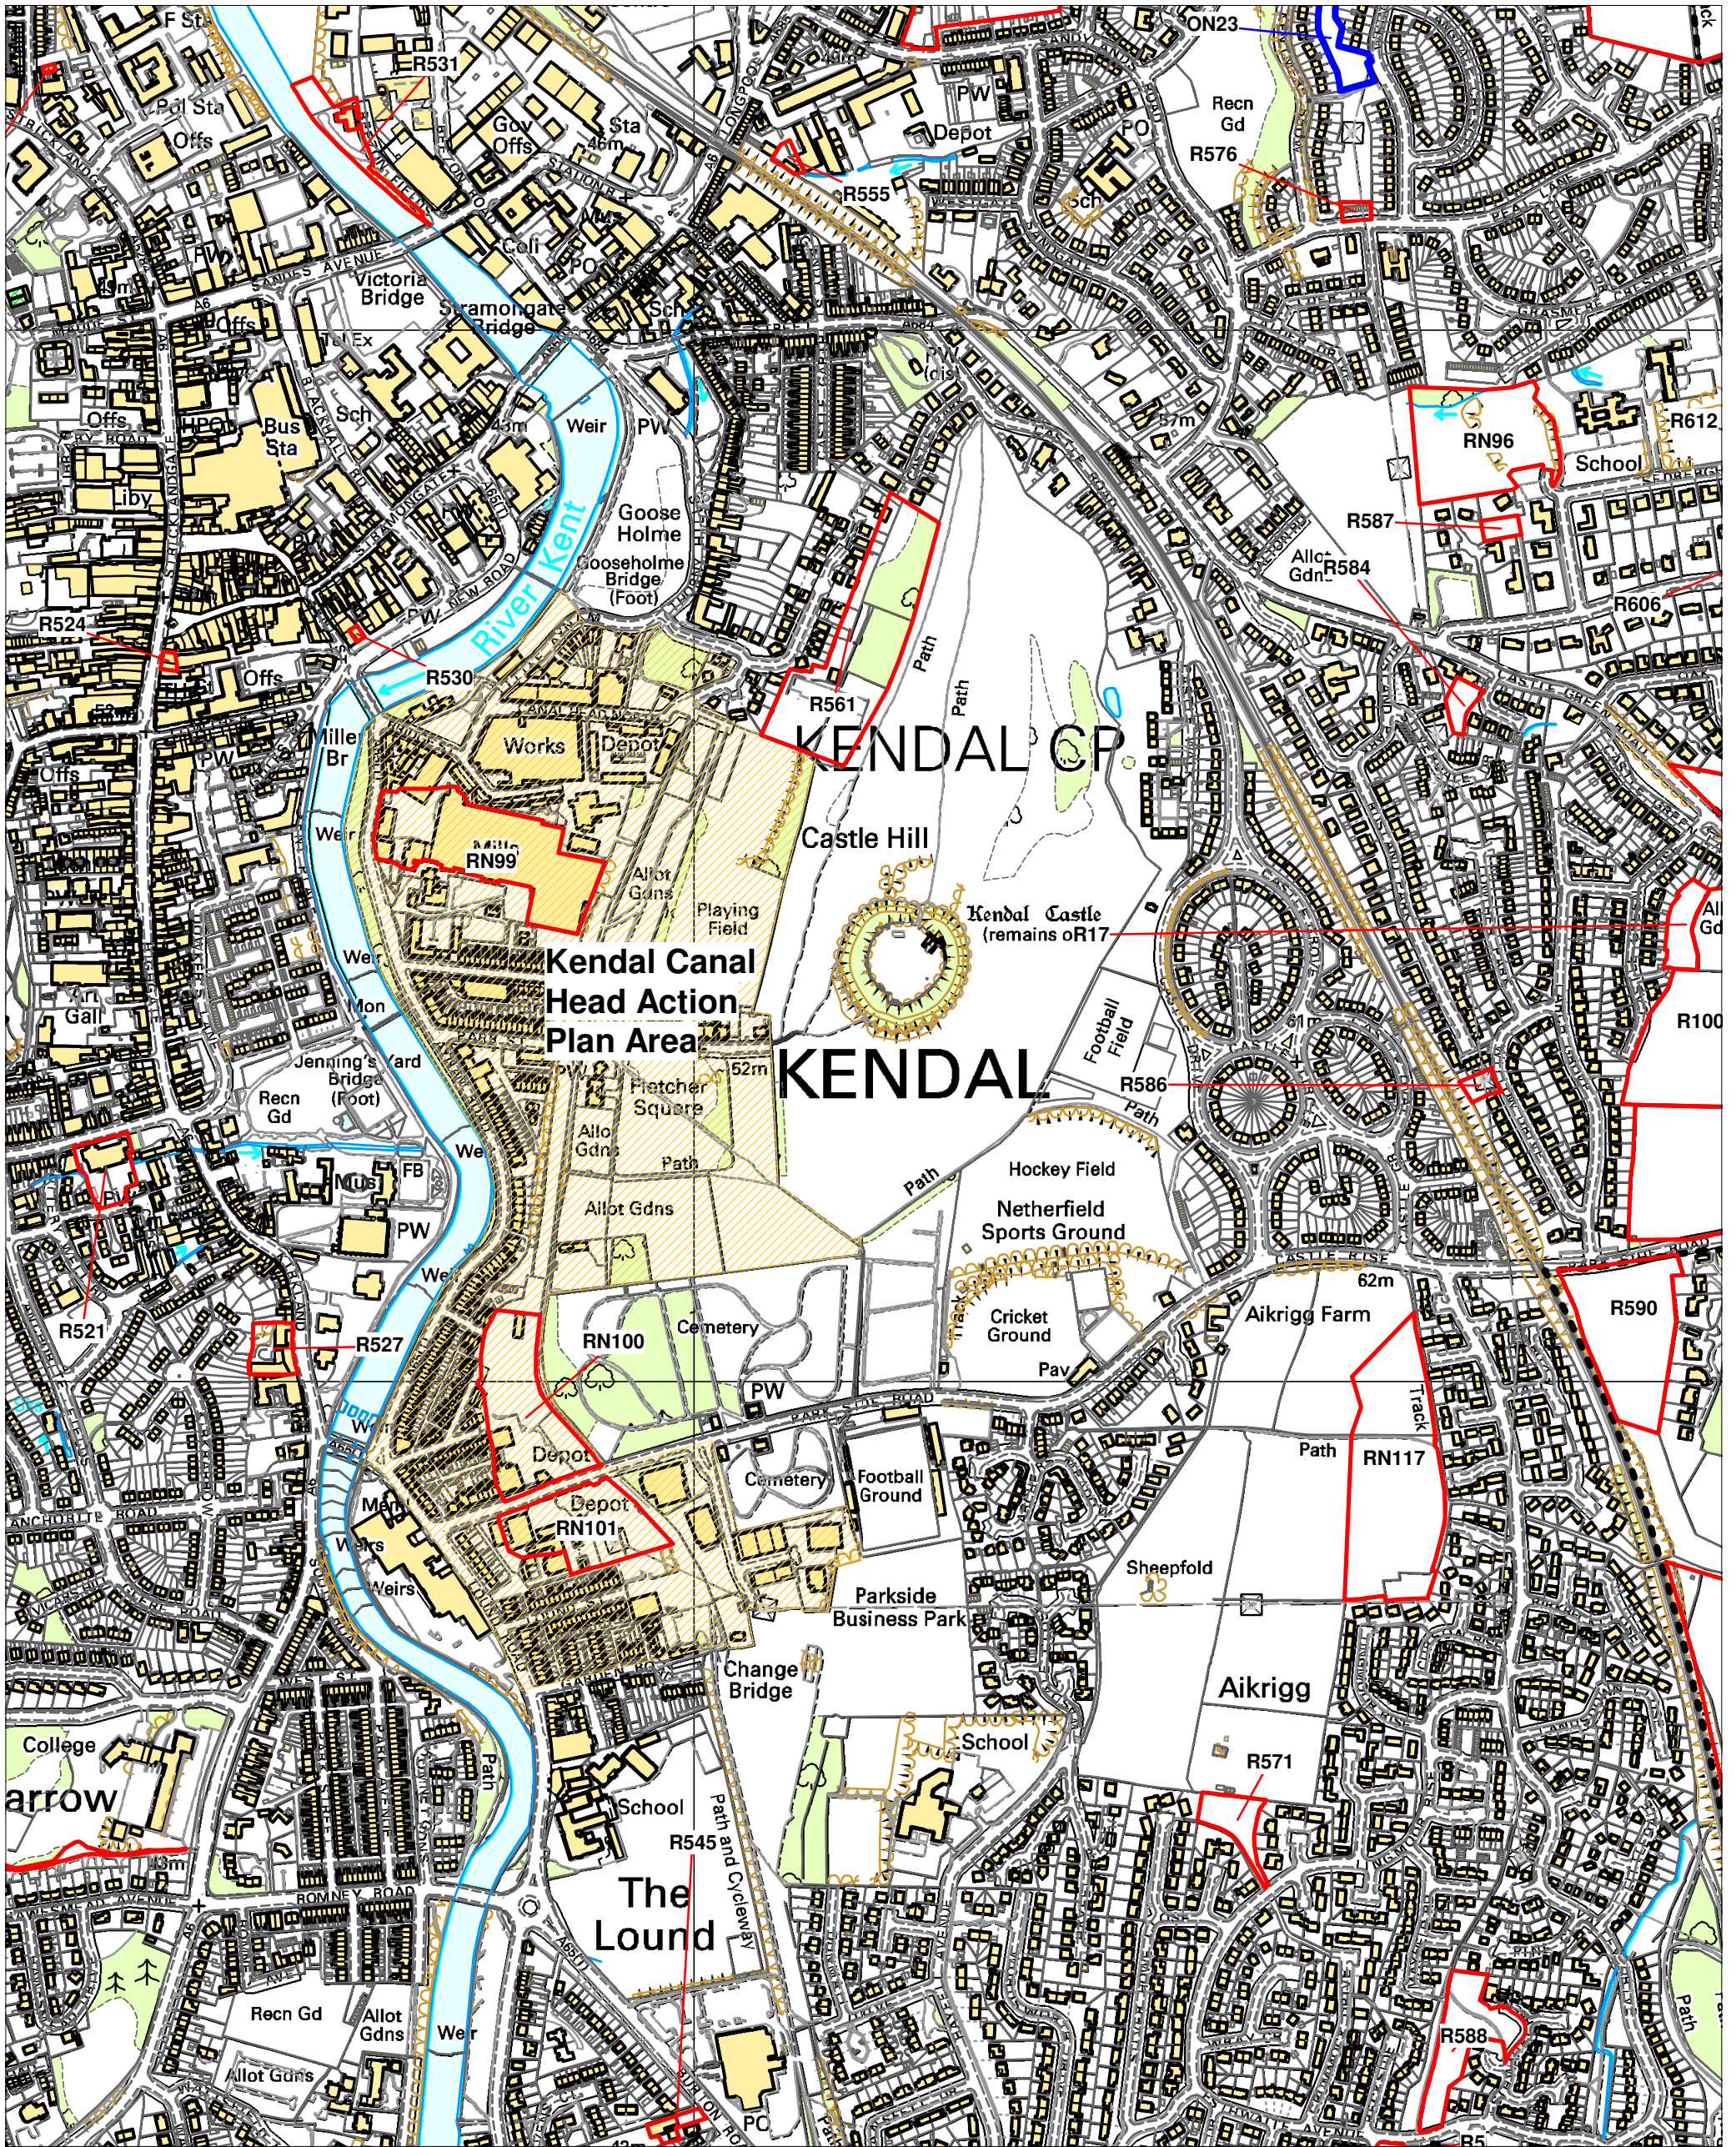

Allocations of Land Development Plan Document: Sites Under Consideration

Reproduced from the Ordnance Survey mapping permission of the controller of Her Majesty's Stationary Office Crown Copyright. Unauthorised reproduction infringes Crown Copyright and may lead to prosecution or Civil Proceedings. Licence No. 100024277.

| Key | |
|---|--------------------------------|
| | Residential Land |
| | Employment Land |
| | Mixed Residential / Employment |
| | Development boundary |
| | Other |

Kendal Central