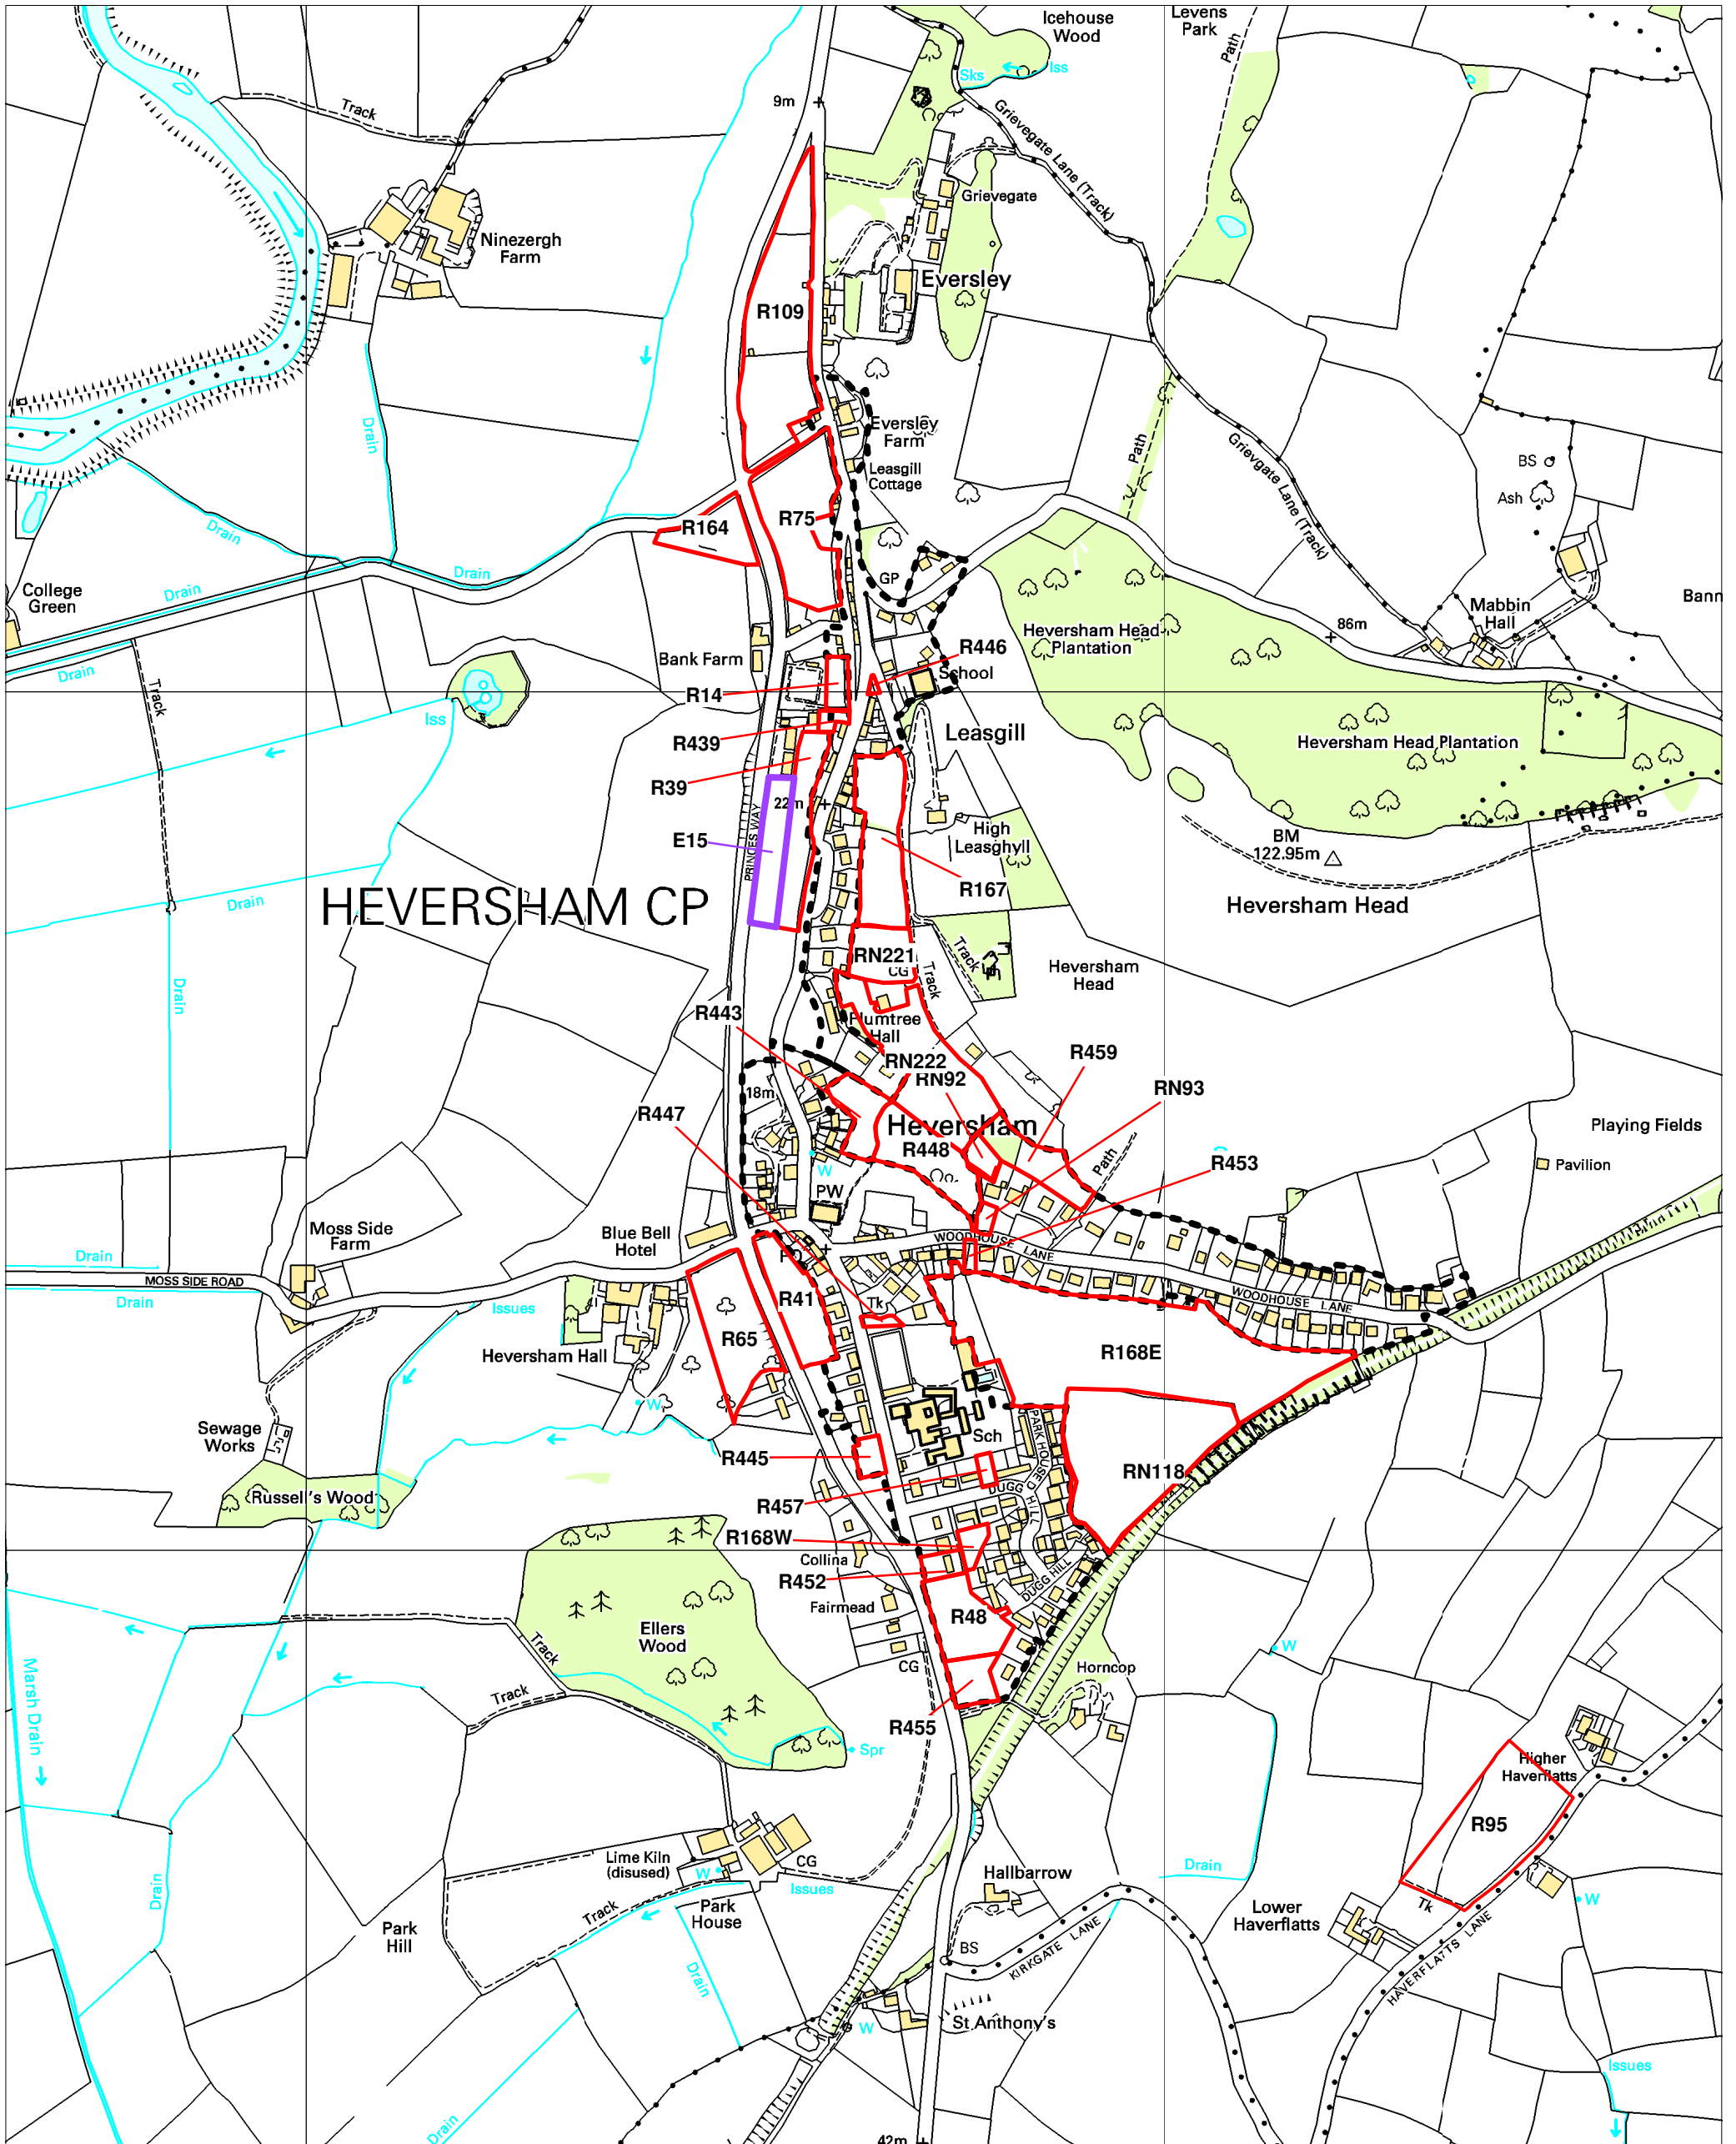

Allocations of Land Development Plan Document: Sites Under Consideration

Reproduced from the Ordnance Survey mapping permission of the controller of Her Majesty's Stationary Office Crown Copyright. Unauthorised reproduction infringes Crown Copyright and may lead to prosecution or Civil Proceedings. Licence No. 100024277.

Key	
▭	Residential Land
▭	Employment Land
▭	Mixed Residential / Employment
	Development boundary
	Other

Heversham and Leasgill