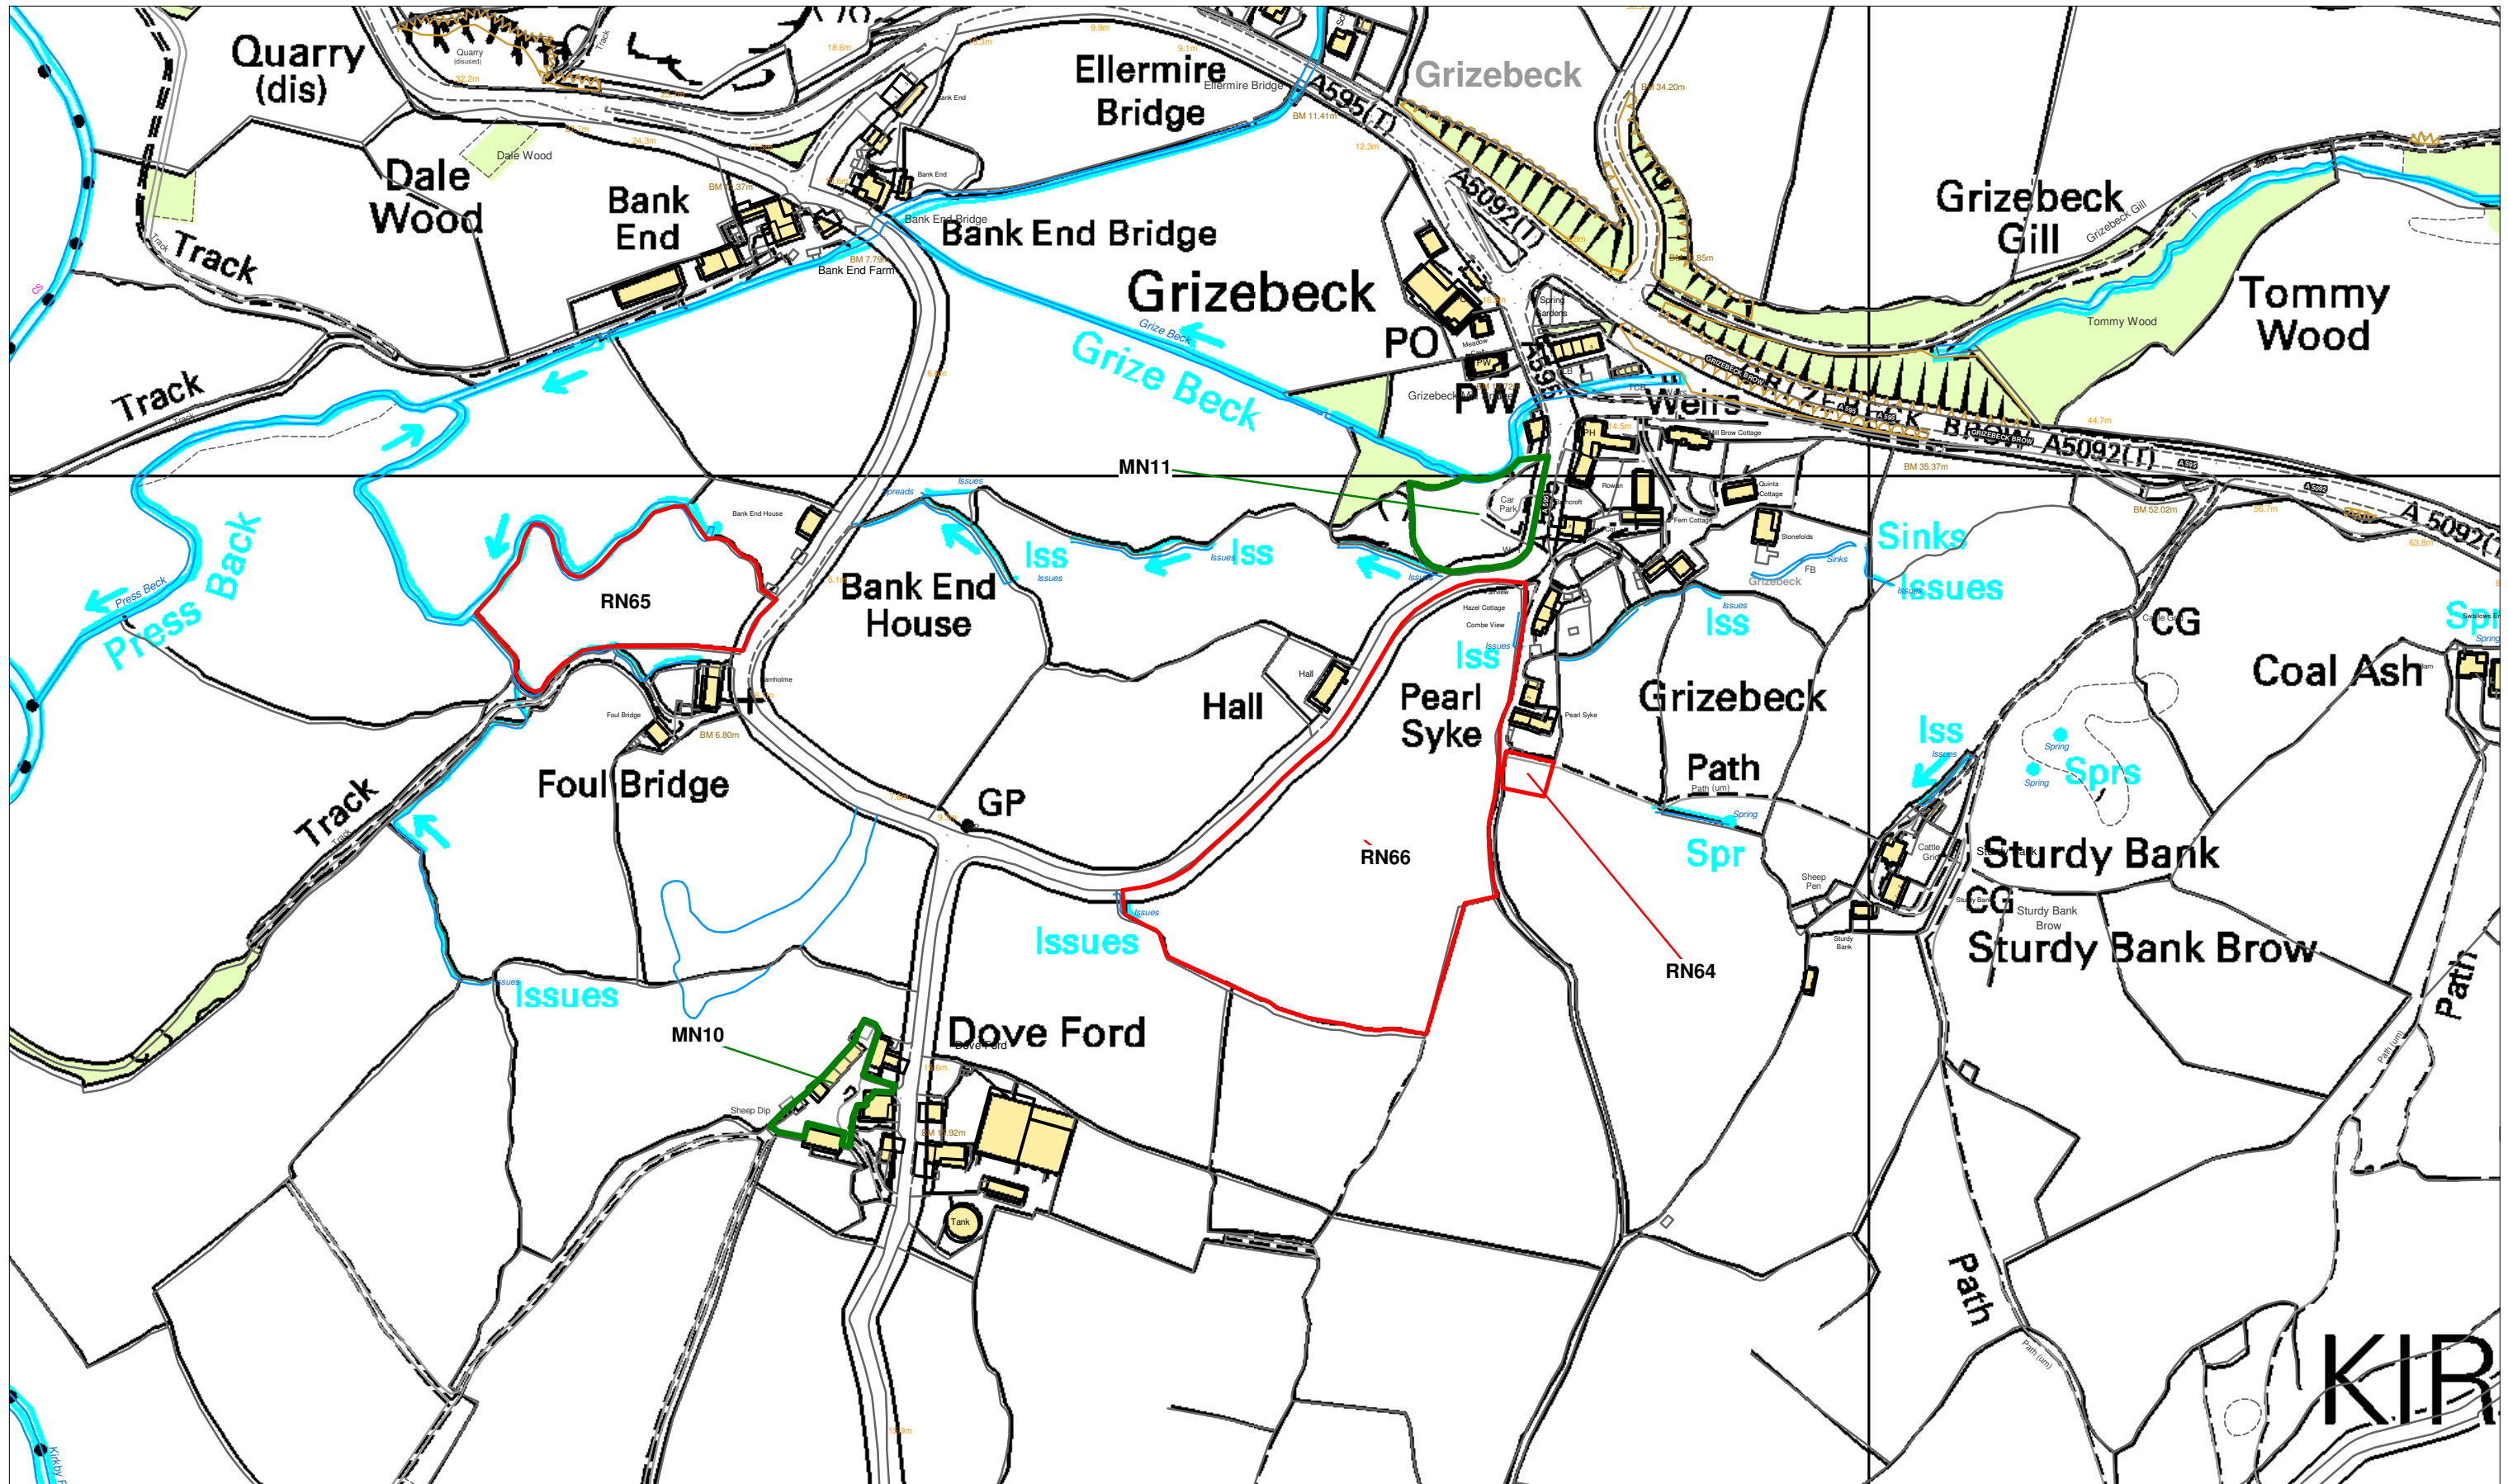

Allocations of Land Development Plan Document: Sites Under Consideration

Reproduced from the Ordnance Survey mapping permission of the controller of Her Majesty's Stationary Office Crown Copyright. Unauthorised reproduction infringes Crown Copyright and may lead to prosecution or Civil Proceedings. Licence No. 100024277.

Key	
▭	Residential Land
▭	Employment Land
▭	Mixed Residential / Employment
▭	Other
	Development boundary

Grizebeck