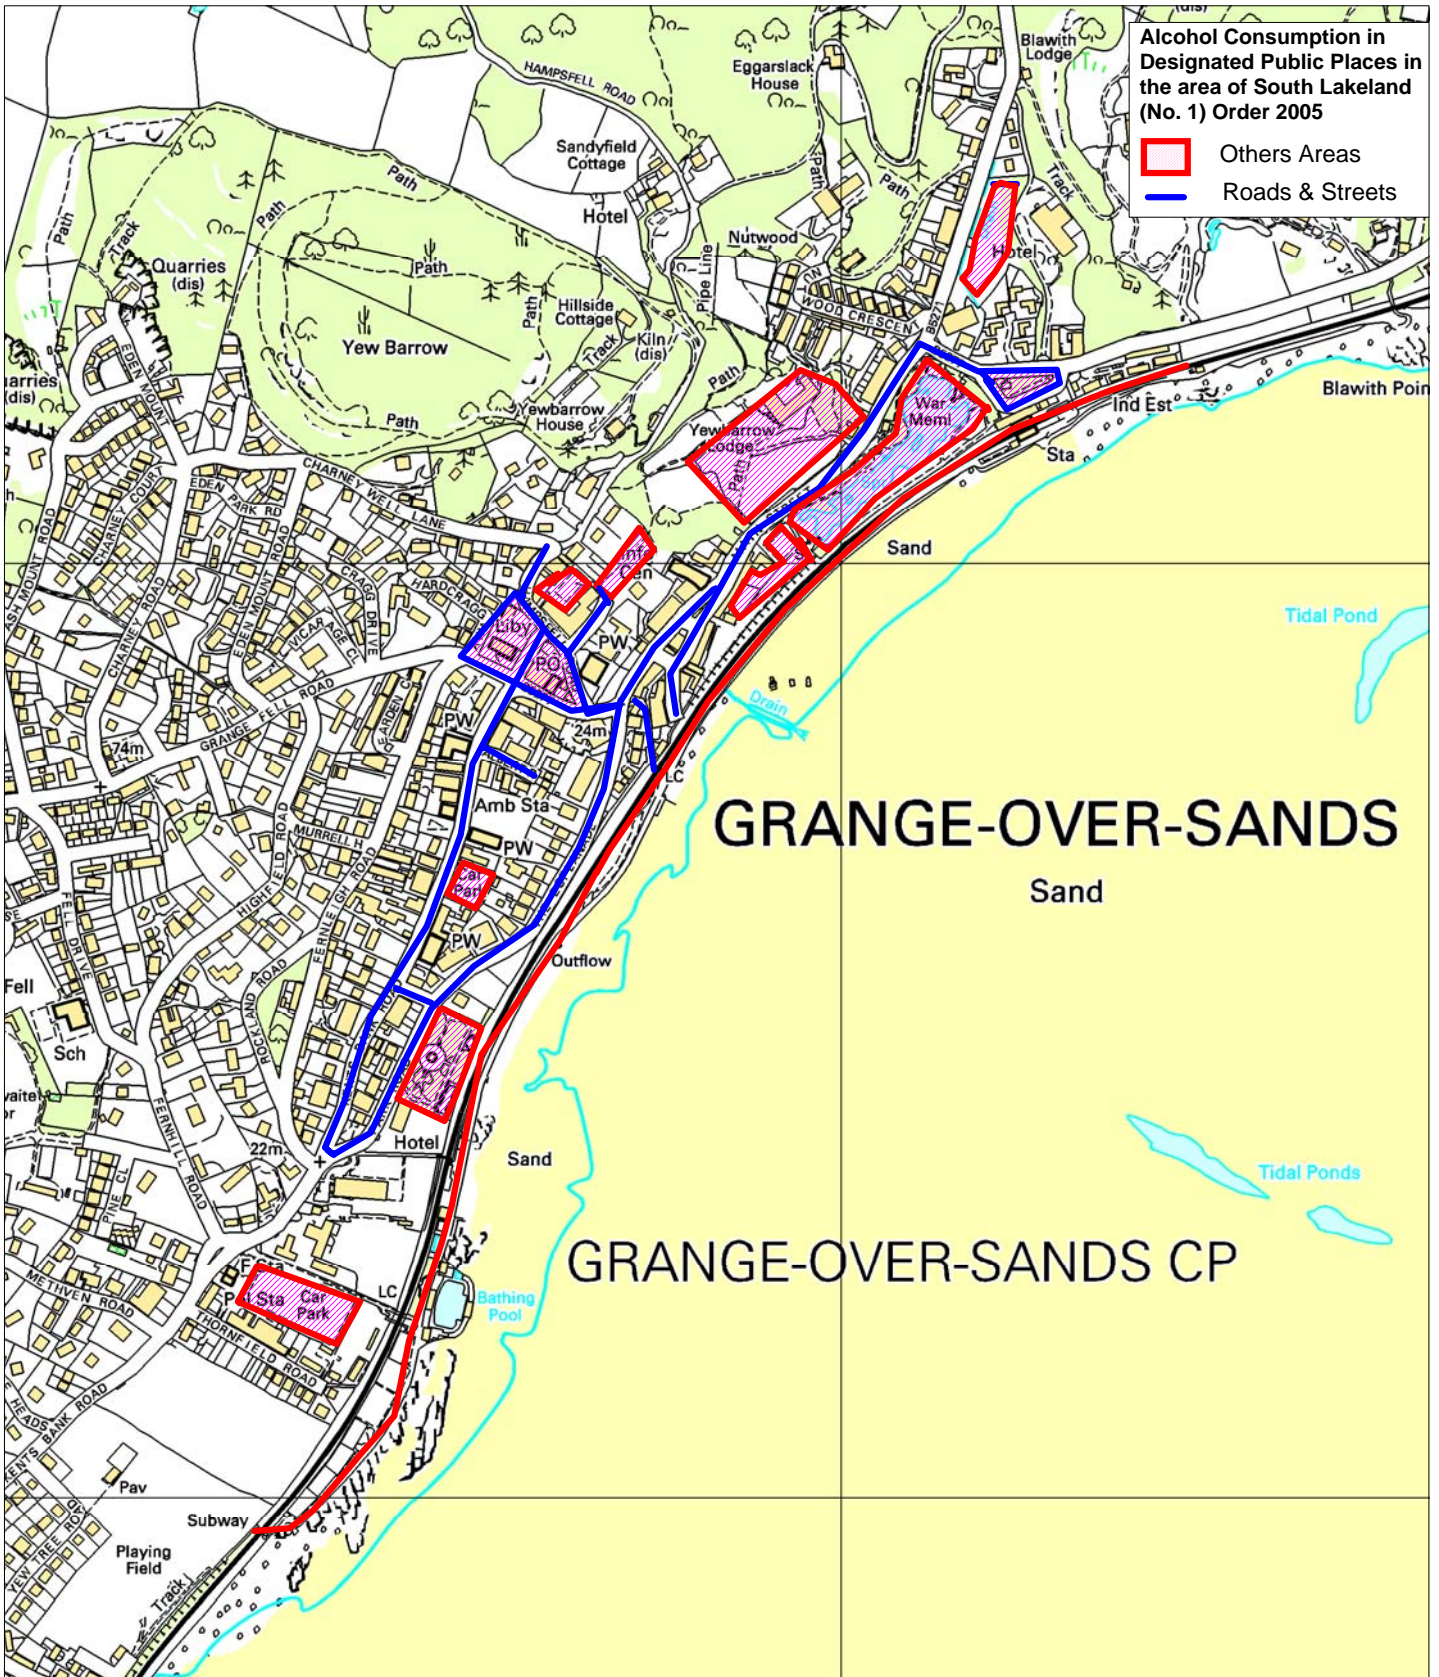

Designated Areas in Grange-Over-Sands

The material contained in this plot has been reproduced from an Ordnance Survey Map with permission of the Controller of Her Majesty's Stationary Office. Licence No. 100024277 © Crown Copyright

Unauthorised reproduction infringes Crown copyright and may lead to prosecution or civil proceedings