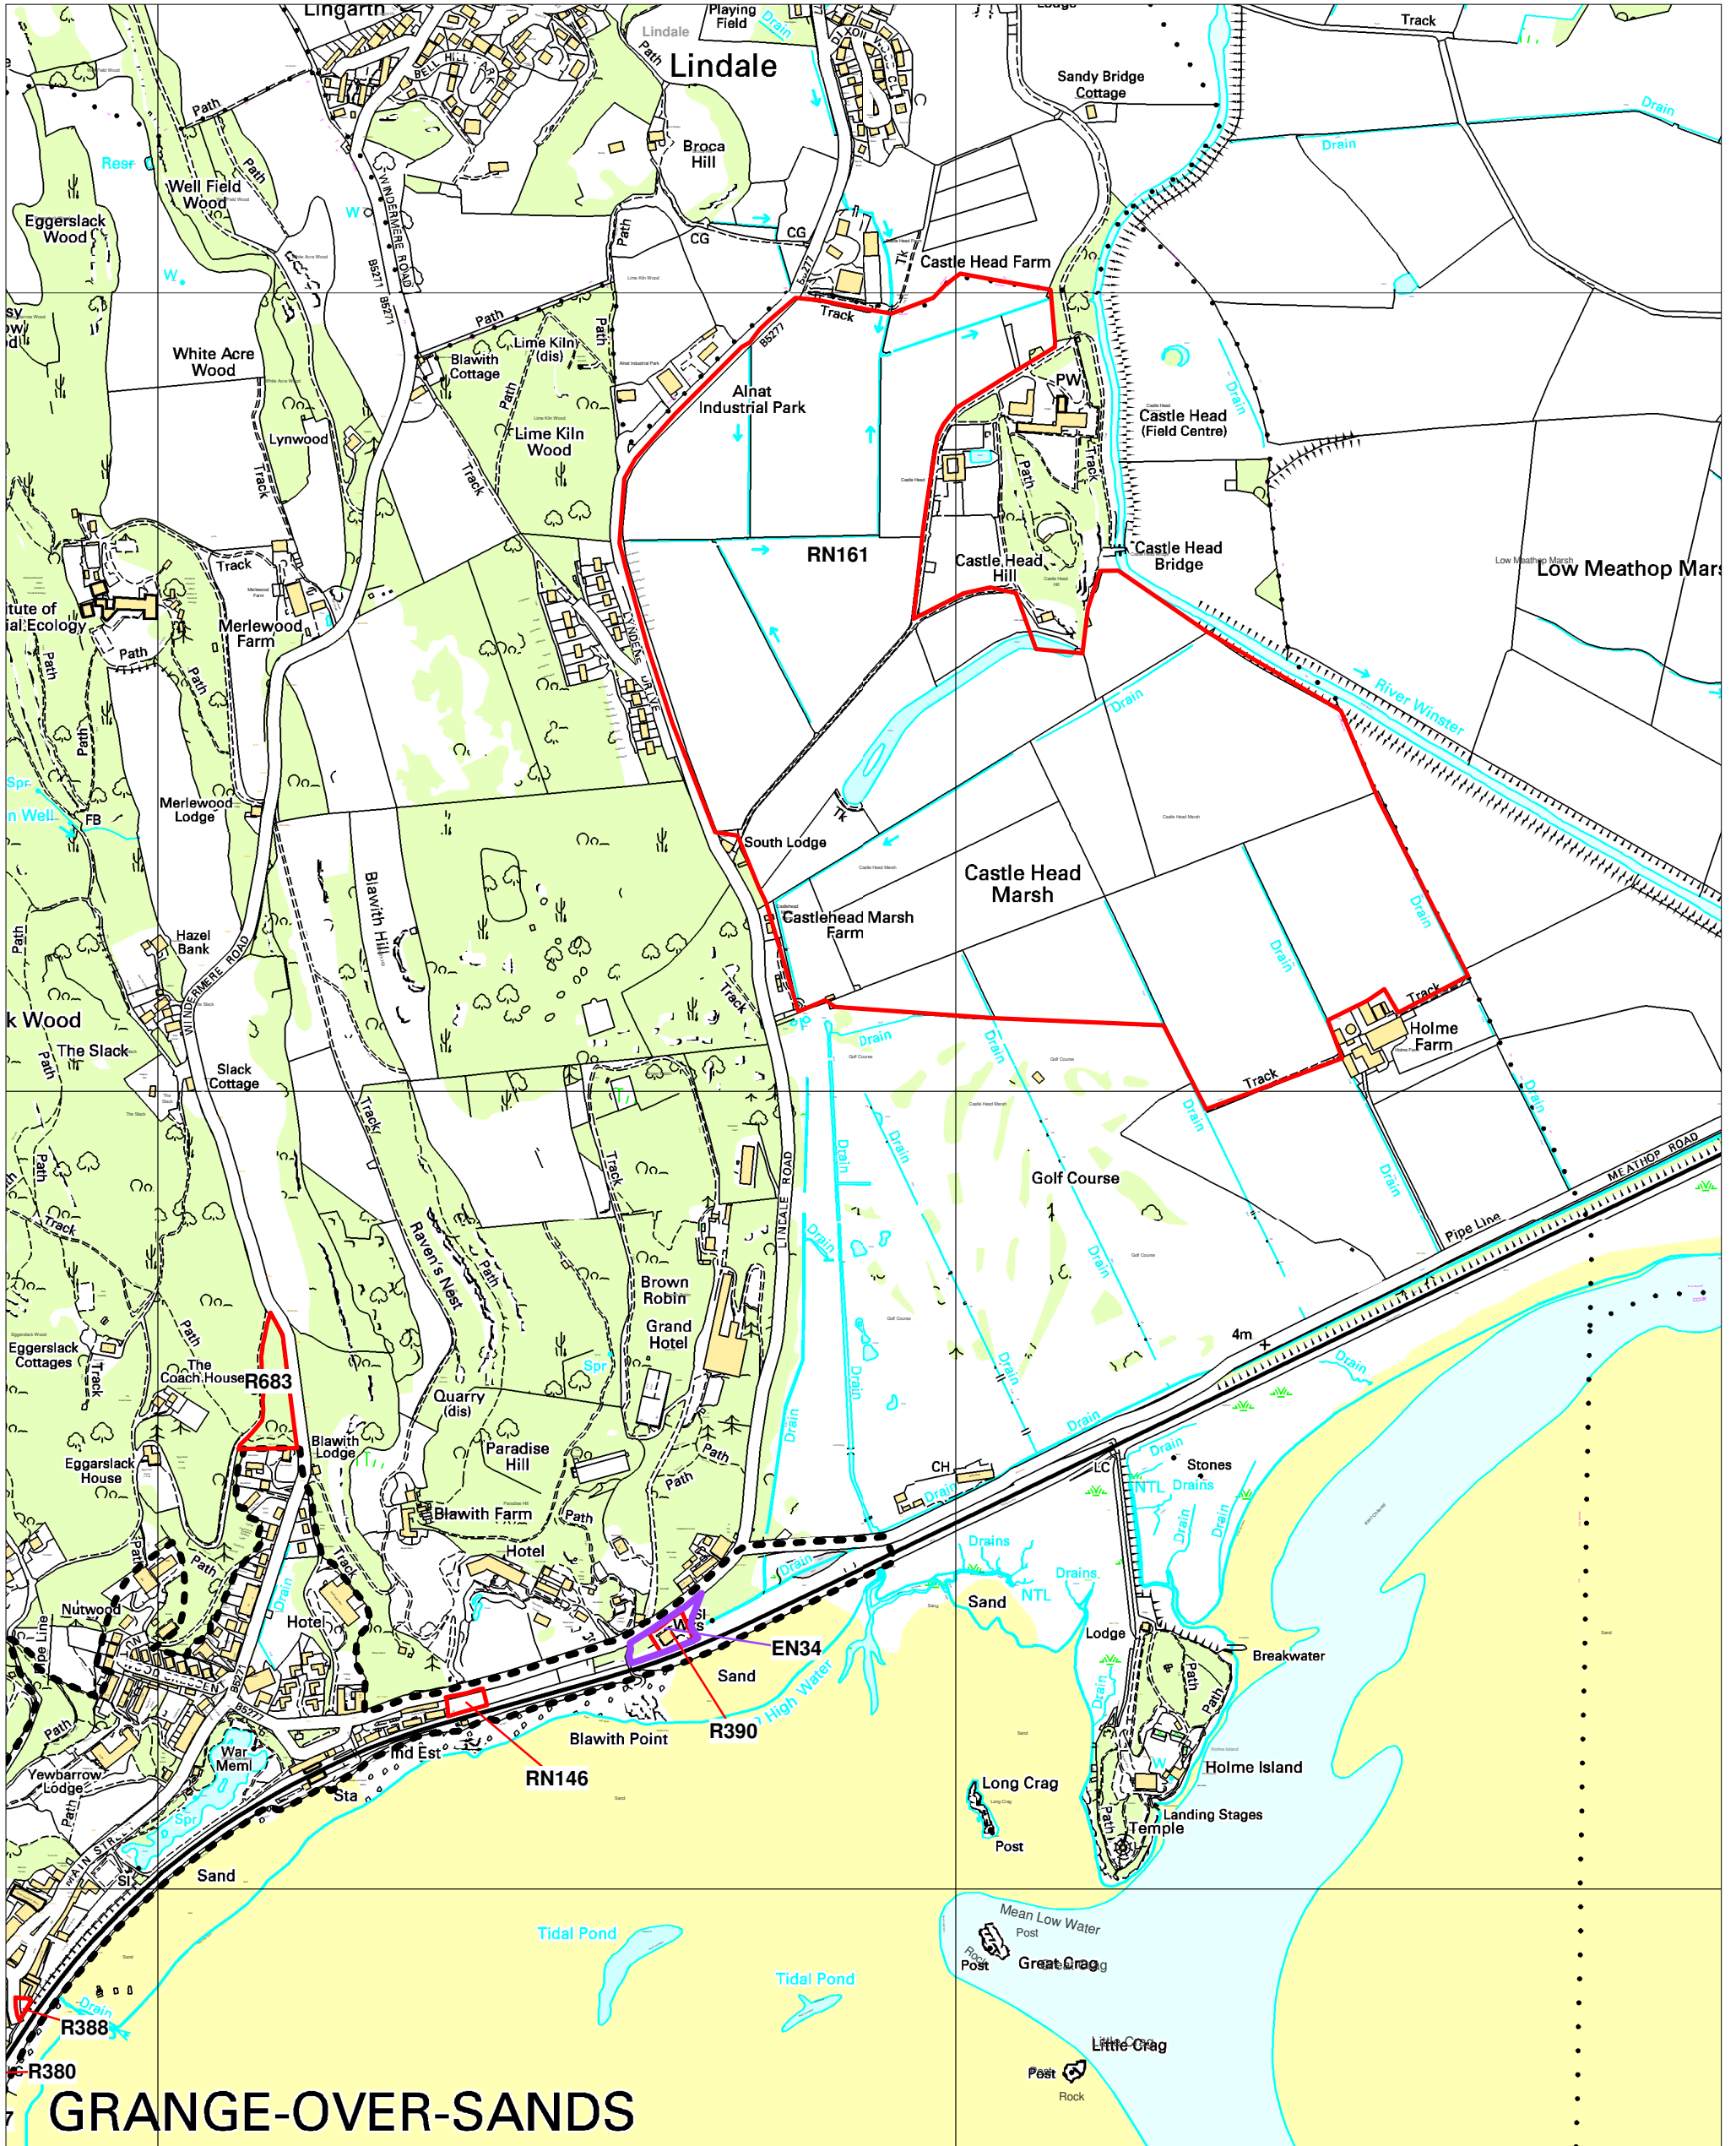

Allocations of Land Development Plan Document: Sites Under Consideration

Reproduced from the Ordnance Survey mapping permission of the controller of Her Majesty's Stationary Office Crown Copyright. Unauthorised reproduction infringes Crown Copyright and may lead to prosecution or Civil Proceedings. Licence No. 100024277.

Key	
	Residential Land
	Employment Land
	Mixed Residential / Employment
	Development boundary
	Other

Grange over Sands NE