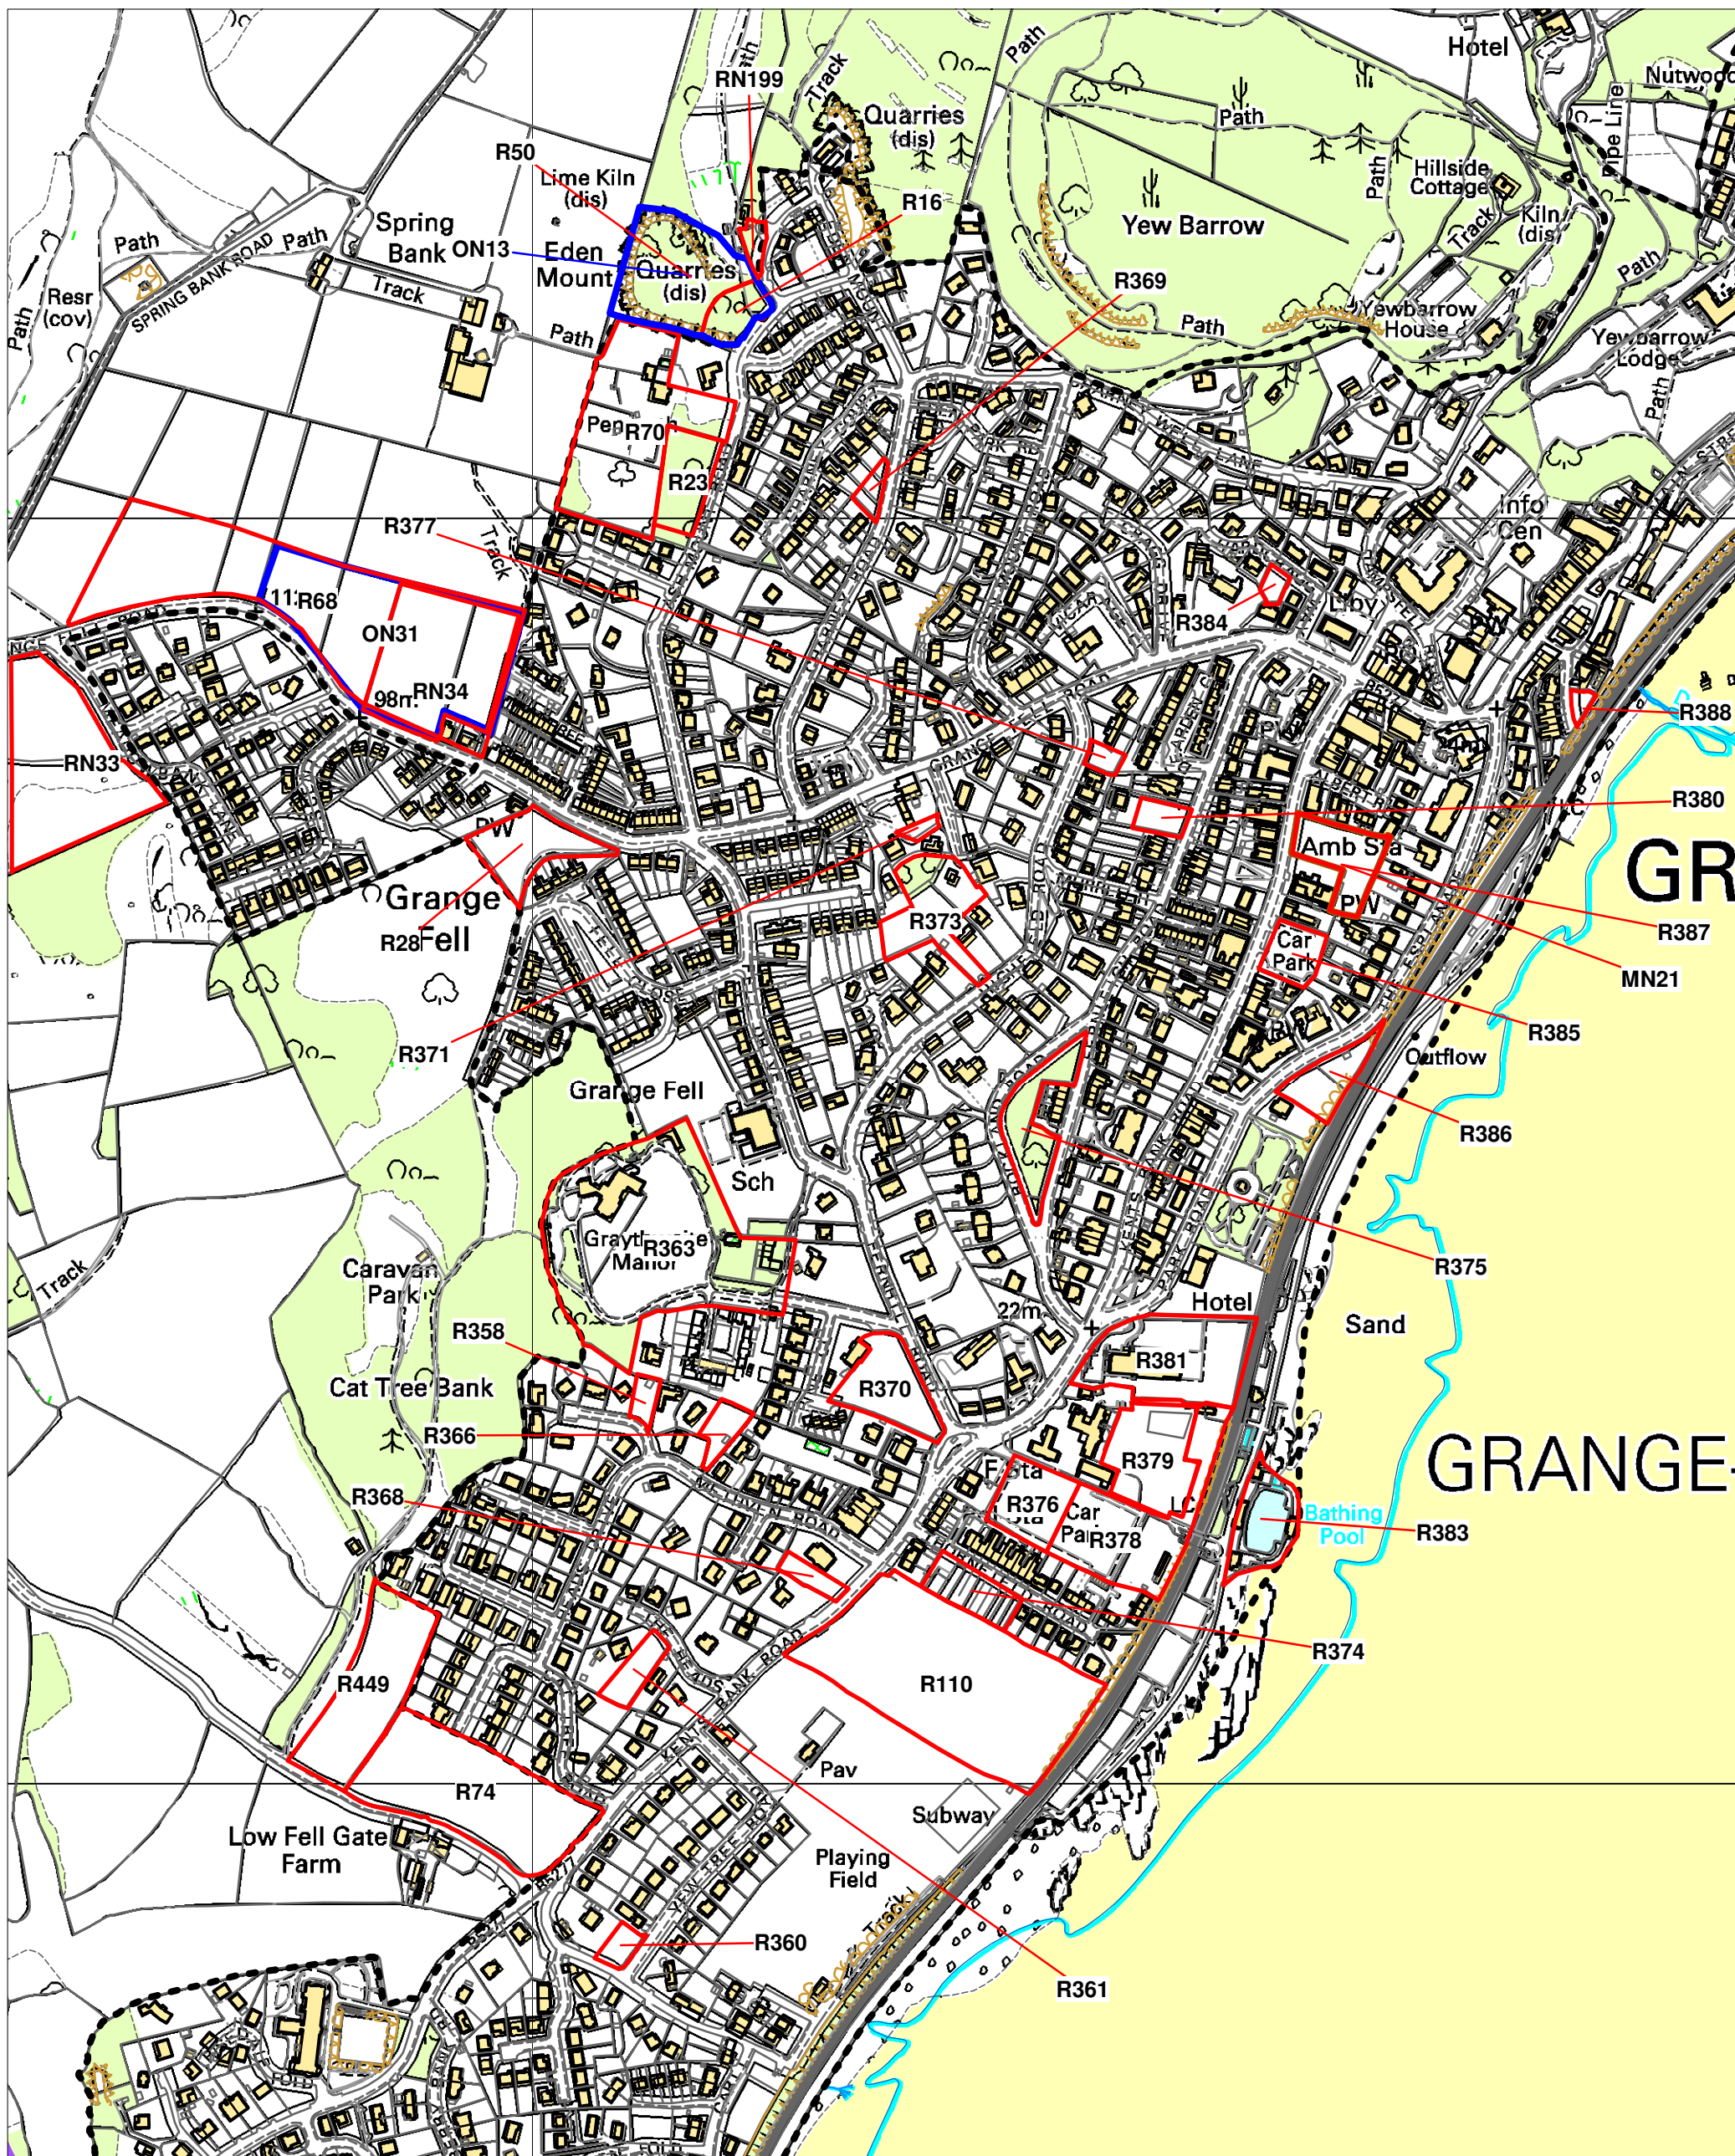

Allocations of Land Development Plan Document: Sites Under Consideration

Key	
▭	Residential Land
▭	Employment Land
▭	Other
	Development boundary
	Mixed Residential / Employment

Reproduced from the Ordnance Survey mapping permission of the controller of Her Majesty's Stationary Office Crown Copyright. Unauthorised reproduction infringes Crown Copyright and may lead to prosecution or Civil Proceedings. Licence No. 100024277.

Grange over Sands Central