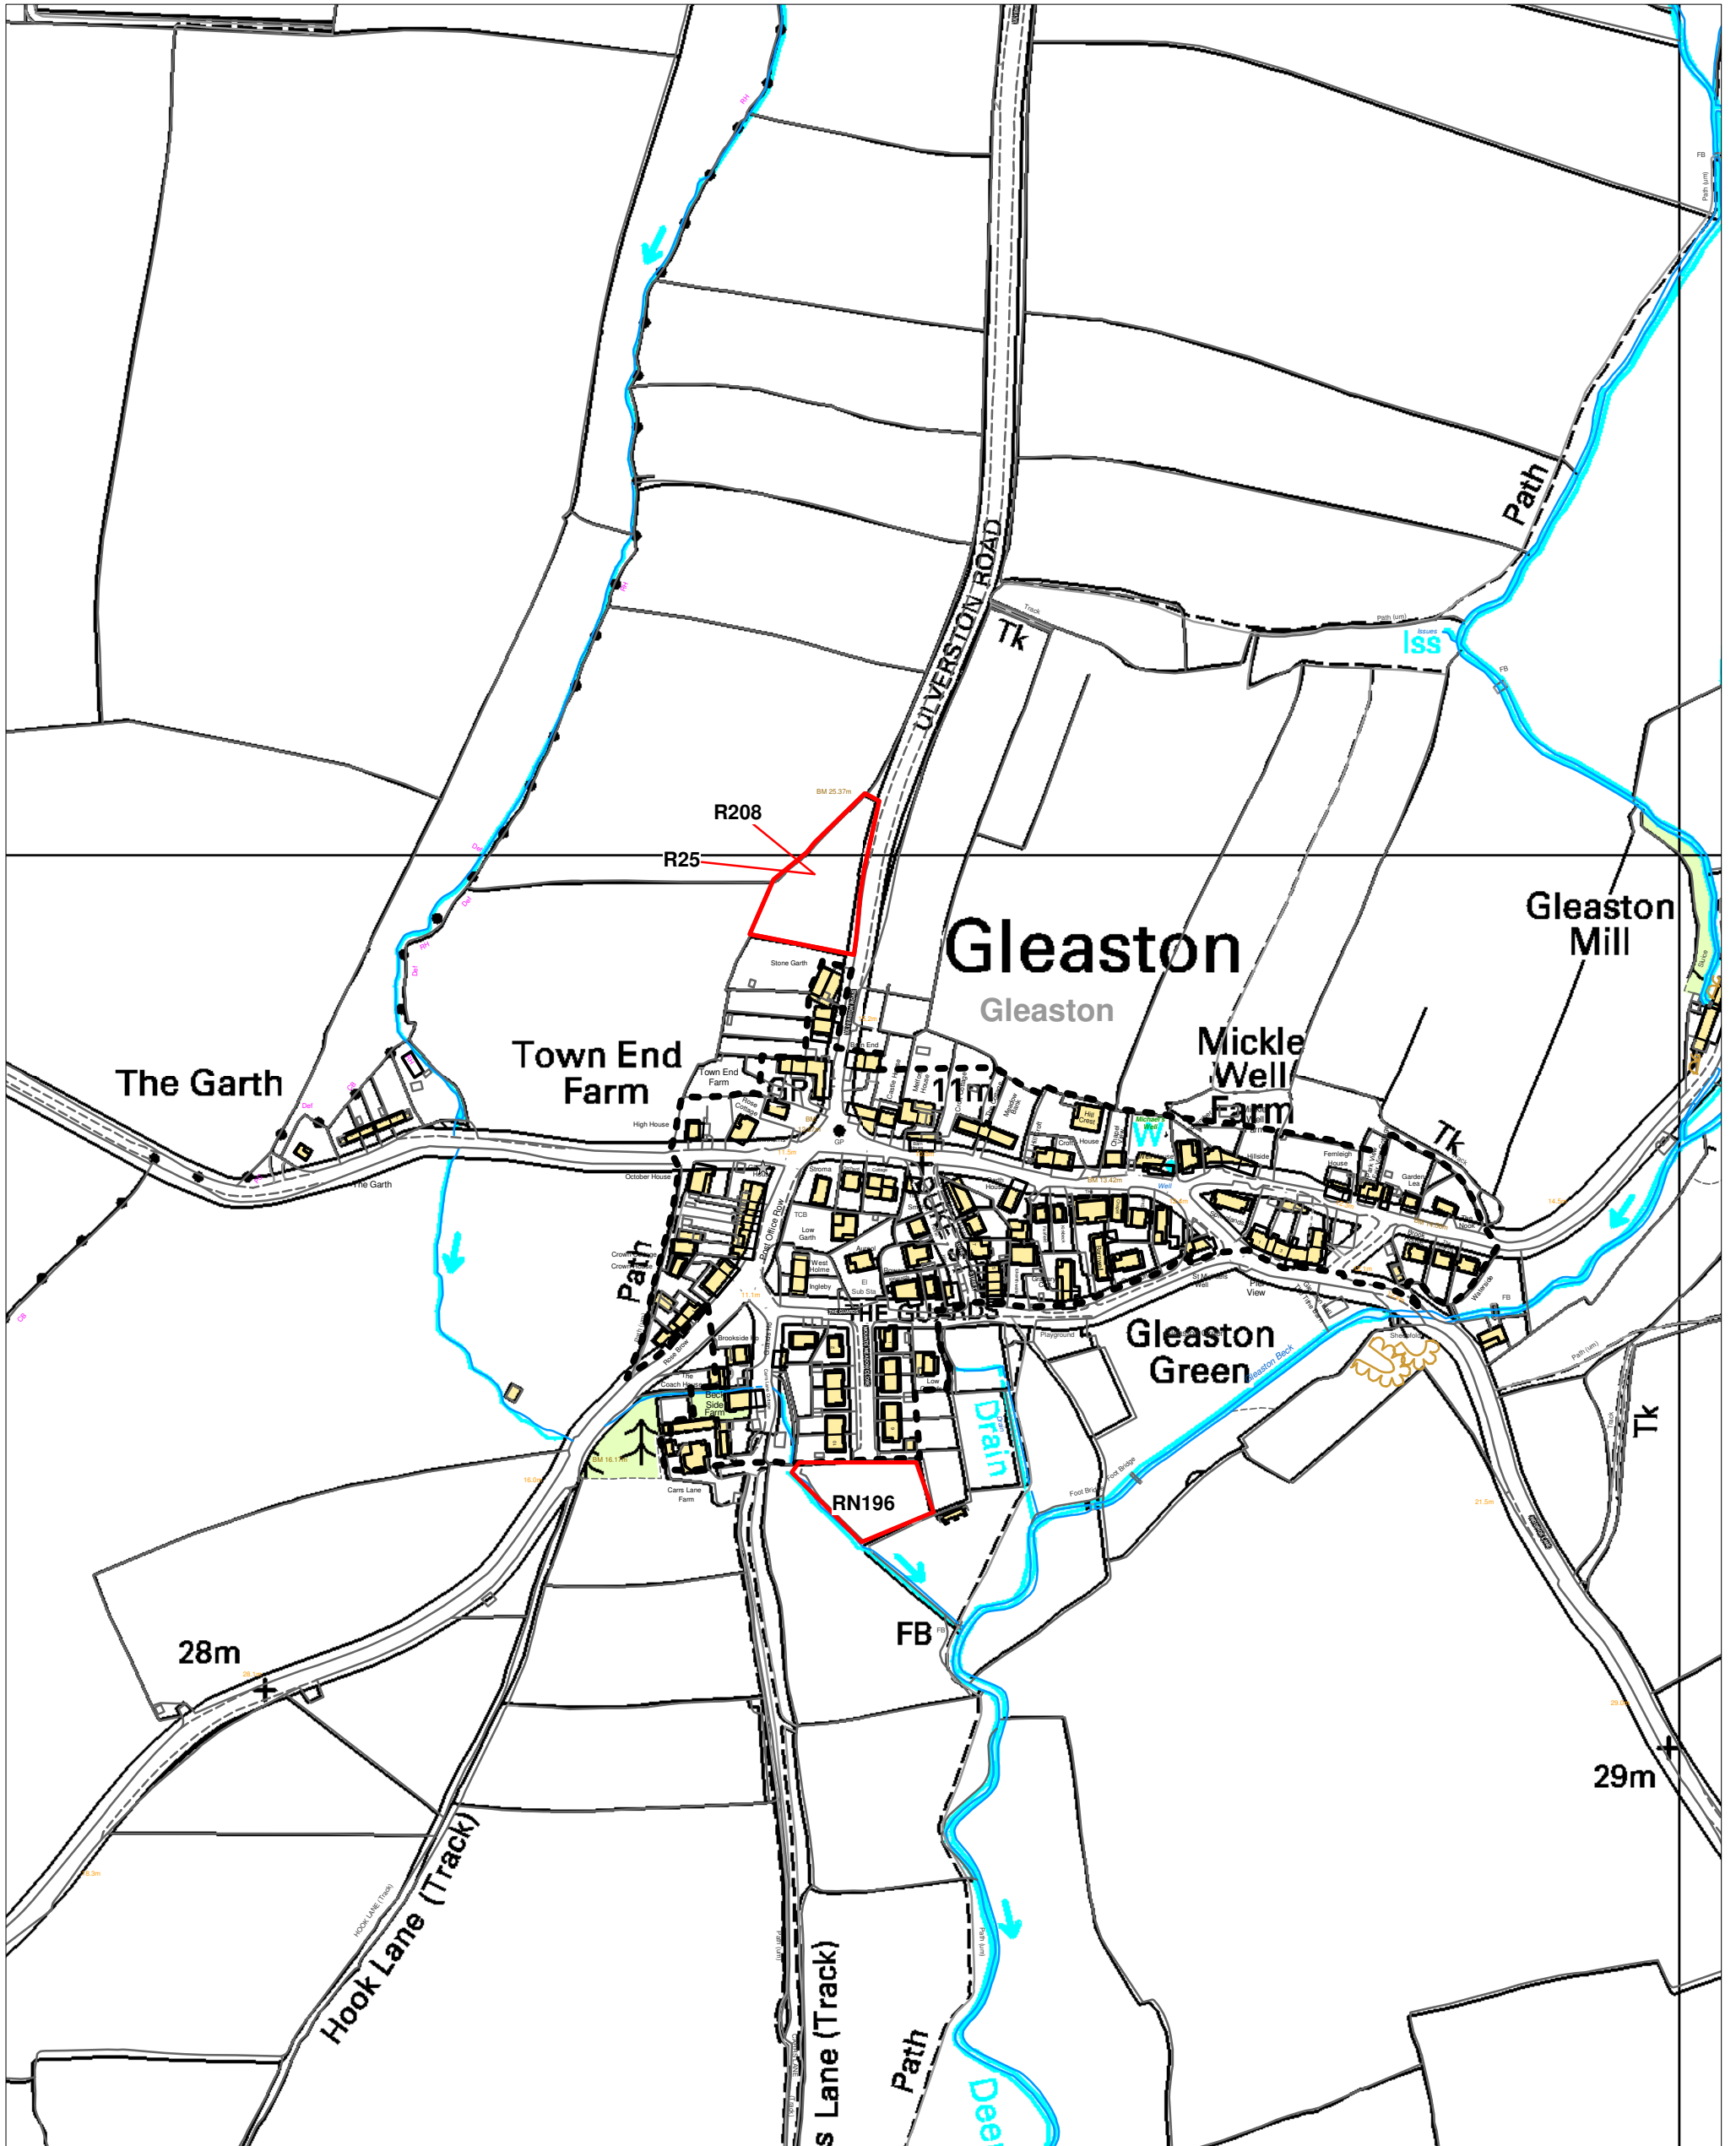

Allocations of Land Development Plan Document: Sites Under Consideration

Reproduced from the Ordnance Survey mapping permission of the controller of Her Majesty's Stationary Office Crown Copyright. Unauthorised reproduction infringes Crown Copyright and may lead to prosecution or Civil Proceedings. Licence No. 100024277.

Key	
	Residential Land
	Employment Land
	Mixed Residential / Employment
	Other
	Development boundary

Gleaston