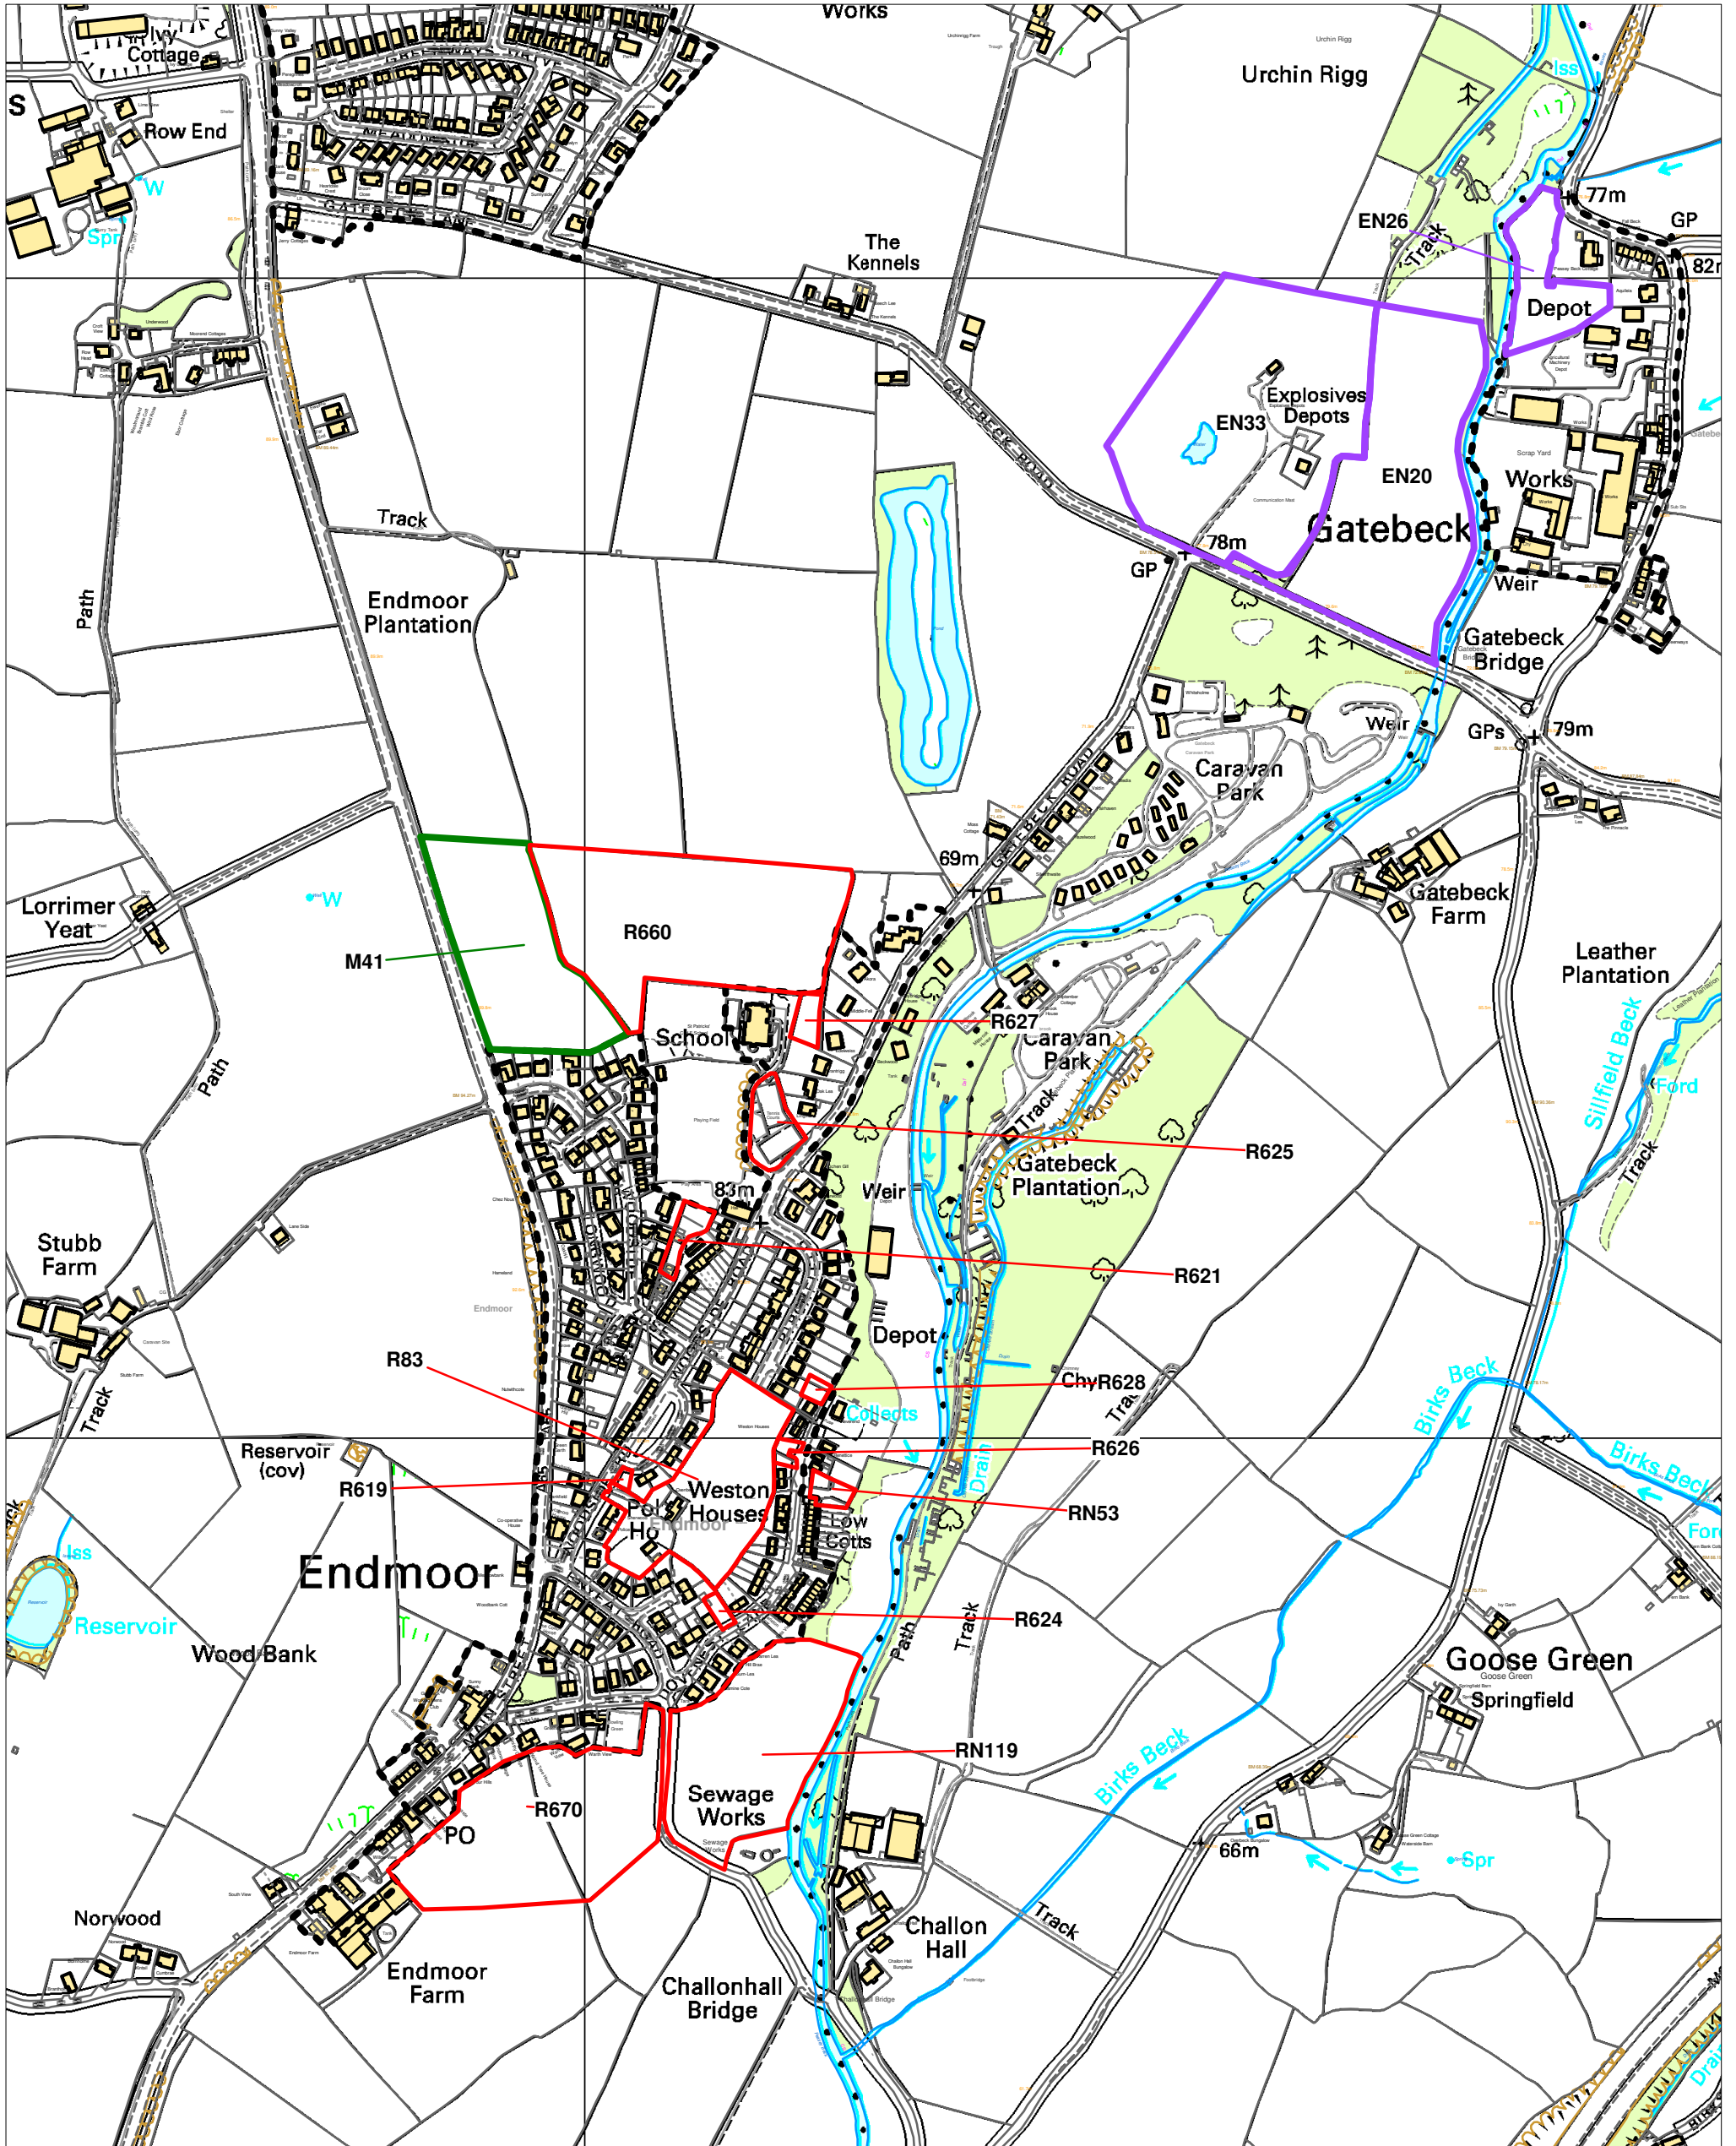

Allocations of Land Development Plan Document: Sites Under Consideration

Reproduced from the Ordnance Survey mapping permission of the controller of Her Majesty's Stationary Office Crown Copyright. Unauthorised reproduction infringes Crown Copyright and may lead to prosecution or Civil Proceedings. Licence No. 100024277.

Key	
▭	Residential Land
▭	Employment Land
▭	Mixed Residential / Employment
	Development boundary
	Other

Endmoor