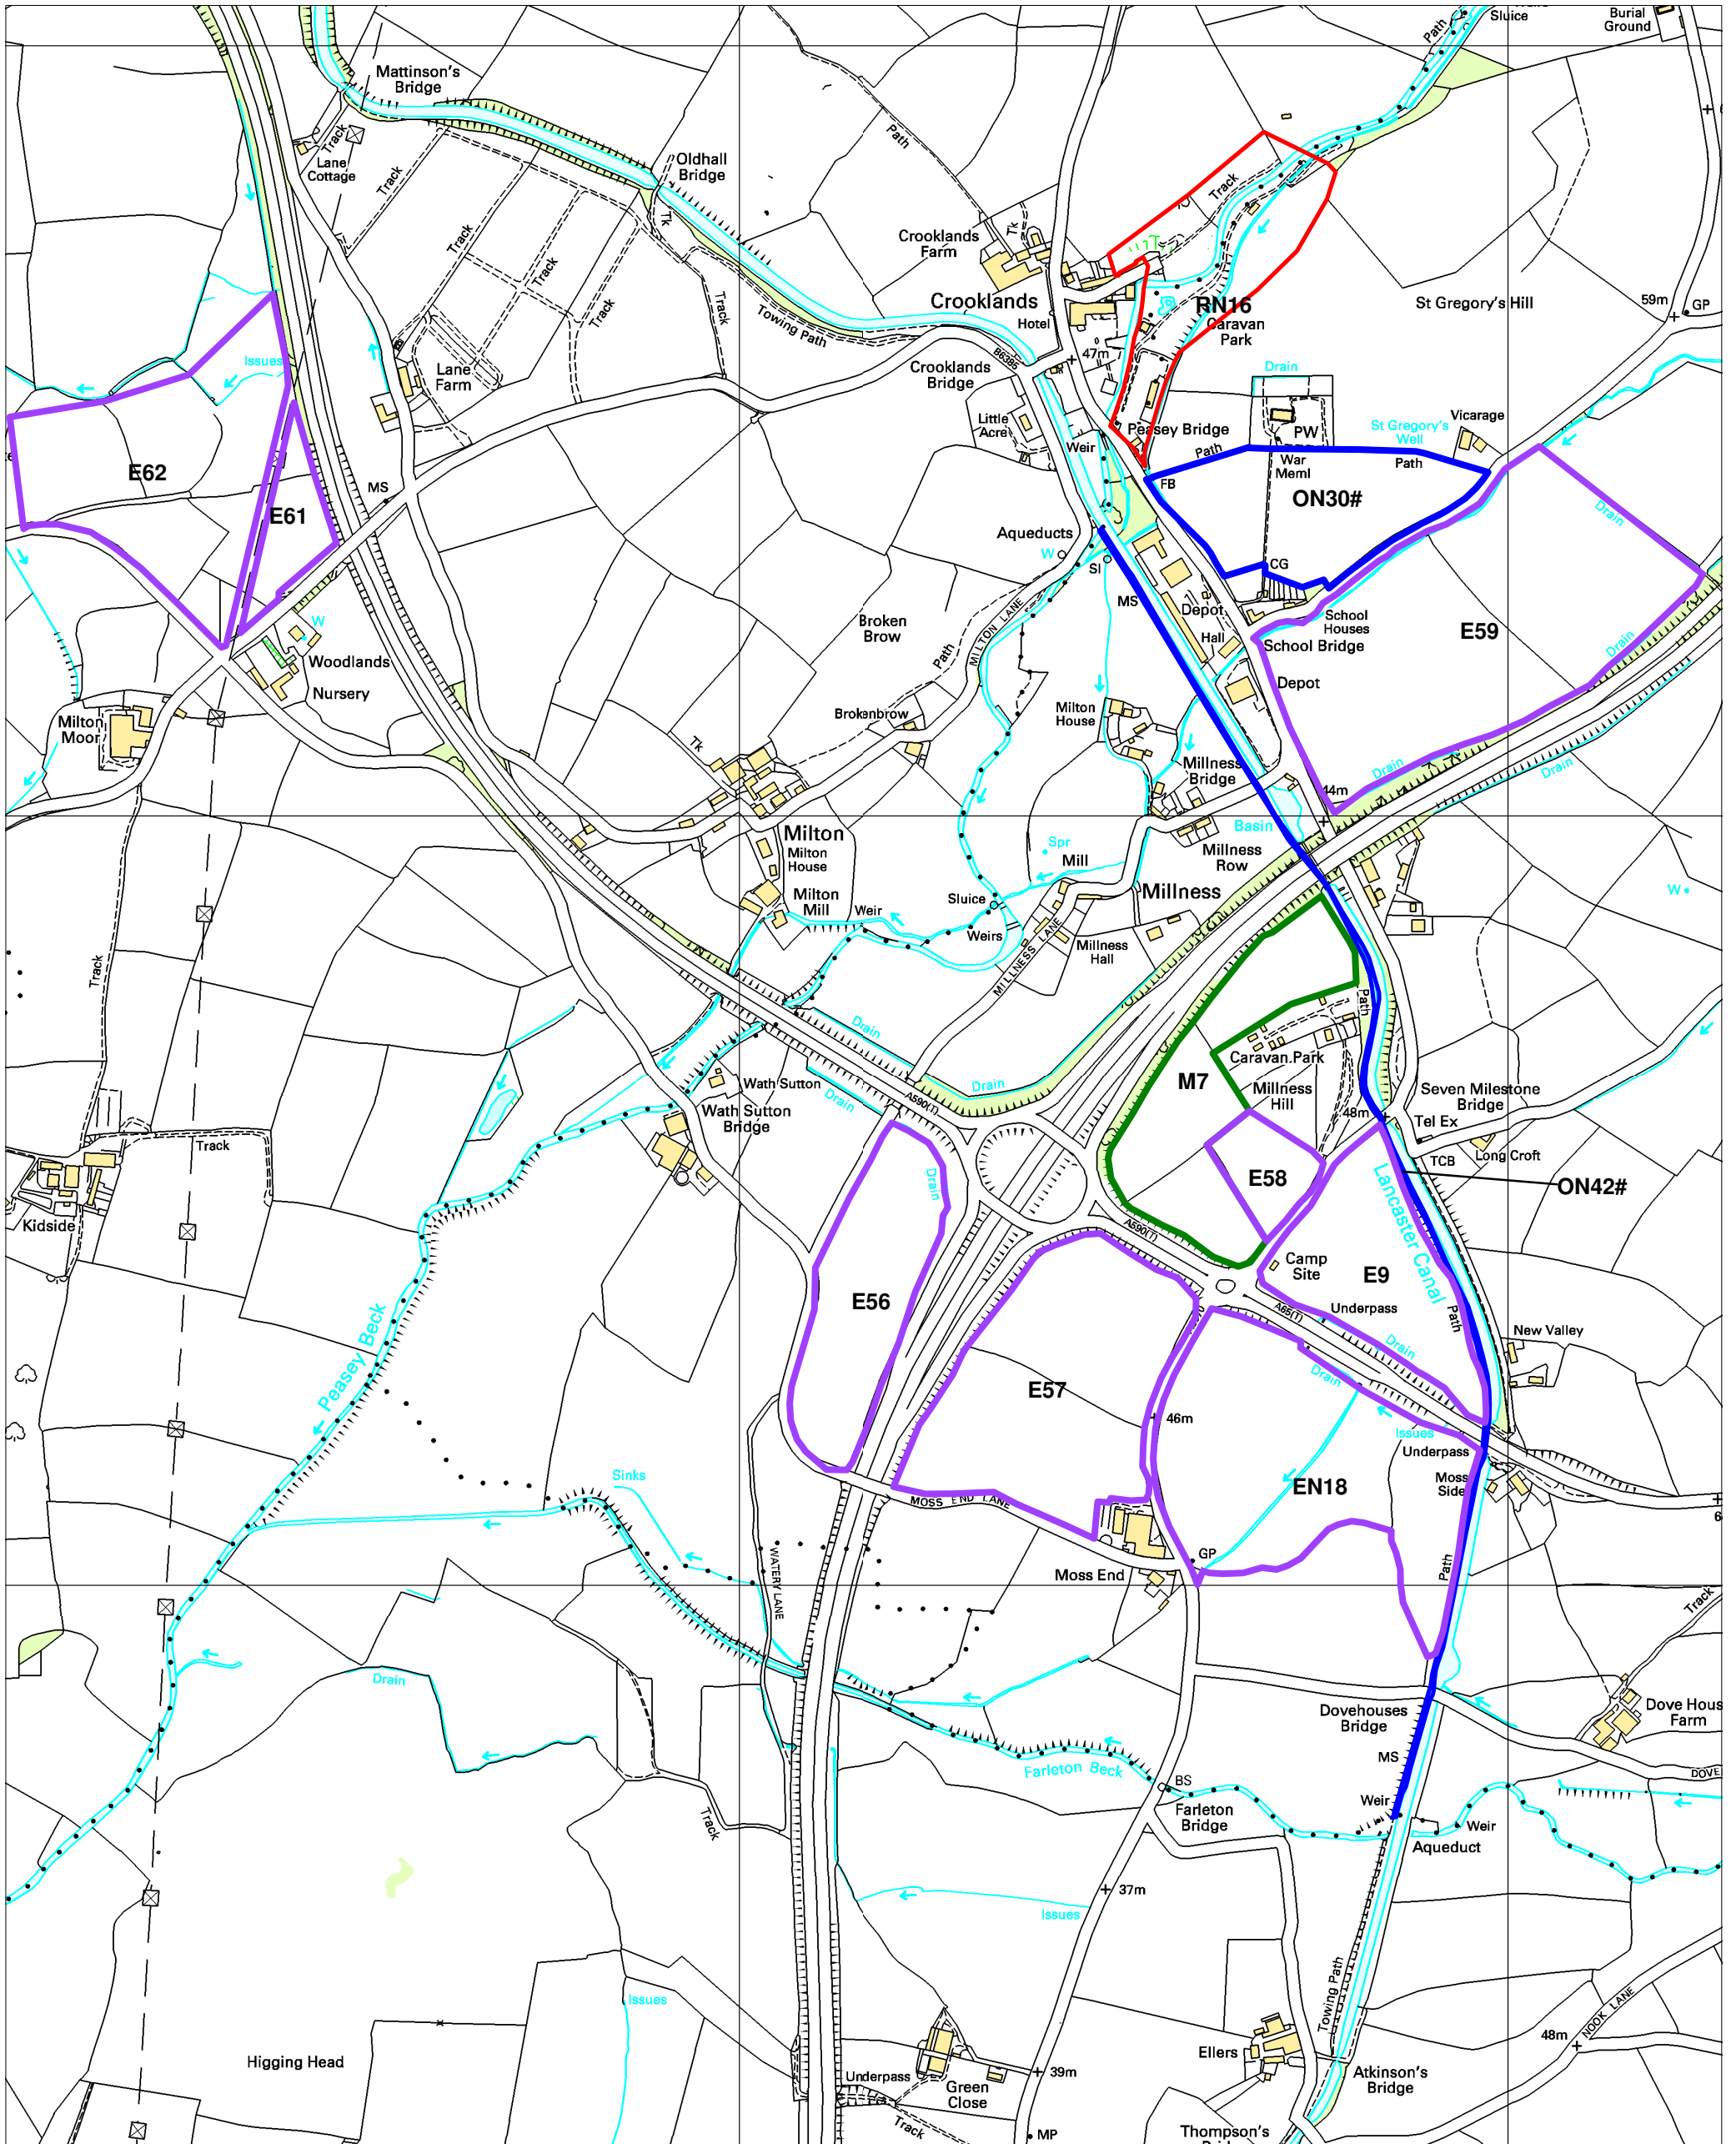

Allocations of Land Development Plan Document: Sites Under Consideration

Reproduced from the Ordnance Survey mapping permission of the controller of Her Majesty's Stationary Office Crown Copyright. Unauthorised reproduction infringes Crown Copyright and may lead to prosecution or Civil Proceedings. Licence No. 100024277.

Key	
■	Residential Land
■	Employment Land
■	Mixed Residential / Employment
	Development boundary
	Other
#	site not yet assessed

Crooklands, Depthwaite & Junction 36