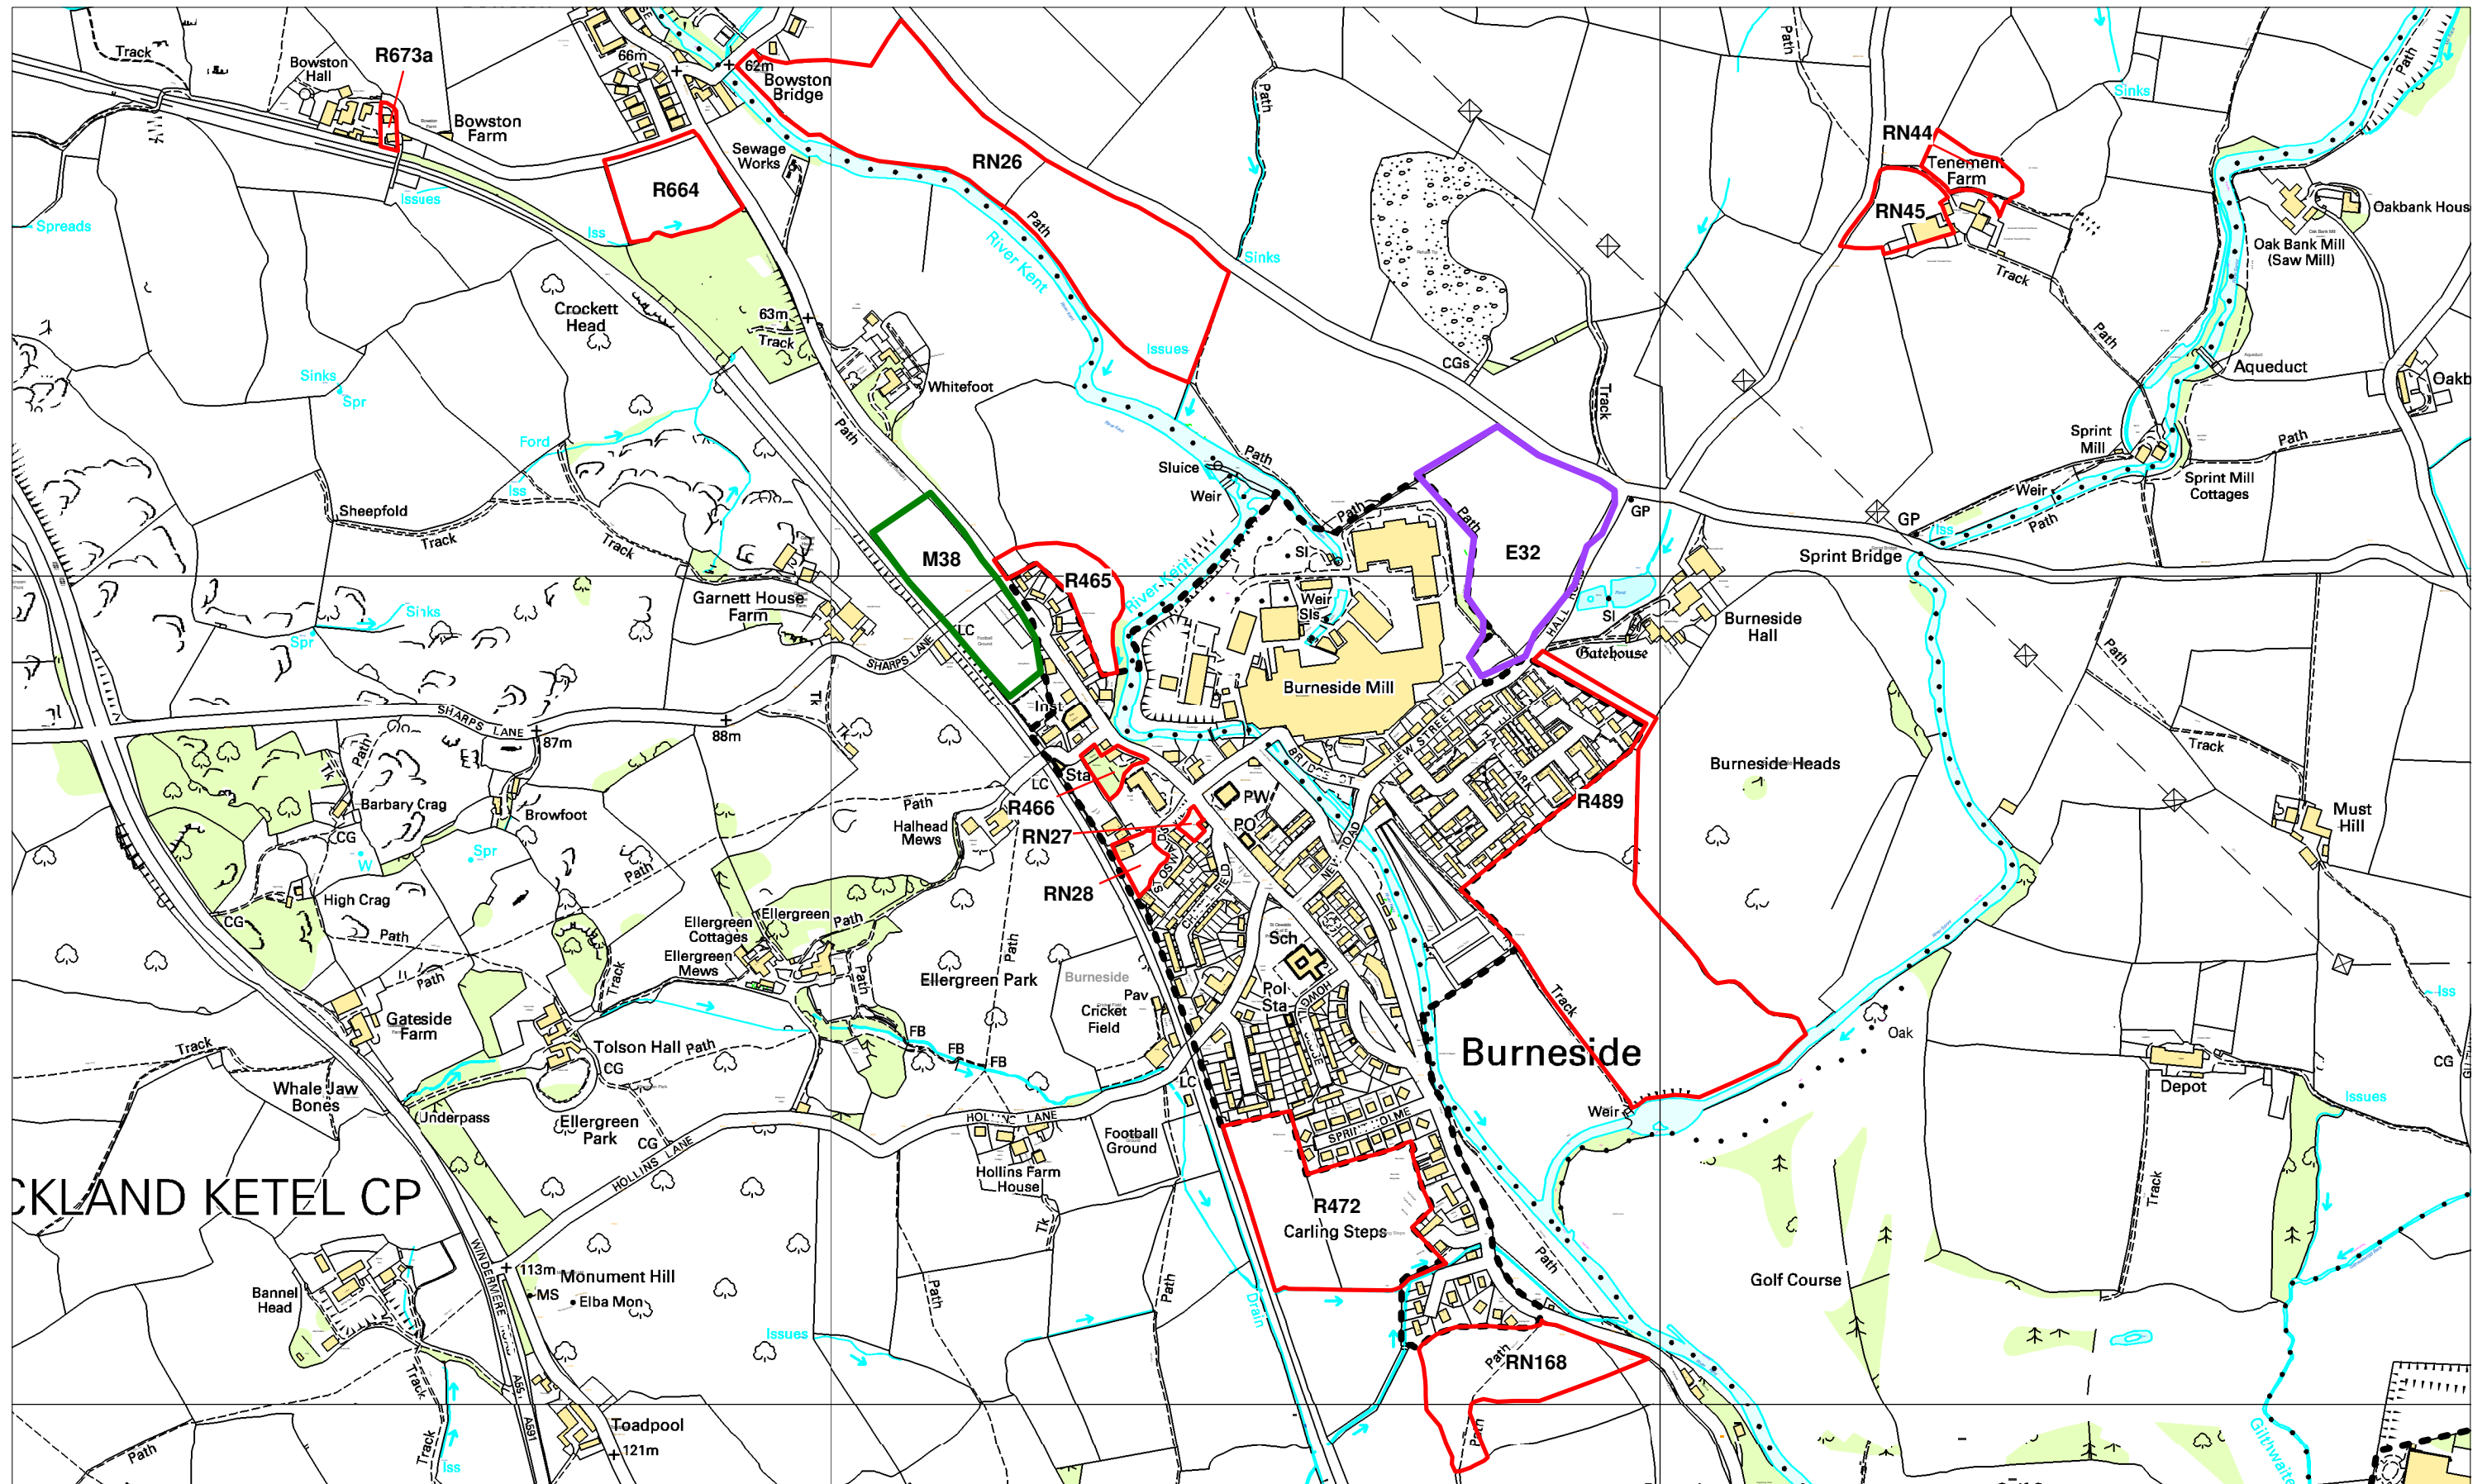

Allocations of Land Development Plan Document: Sites Under Consideration

Reproduced from the Ordnance Survey mapping permission of the controller of Her Majesty's Stationary Office Crown Copyright. Unauthorised reproduction infringes Crown Copyright and may lead to prosecution or Civil Proceedings. Licence No. 100024277.

Key

- Residential Land
- Employment Land
- Mixed Residential / Employment
- Other
- Development boundary

Burneside