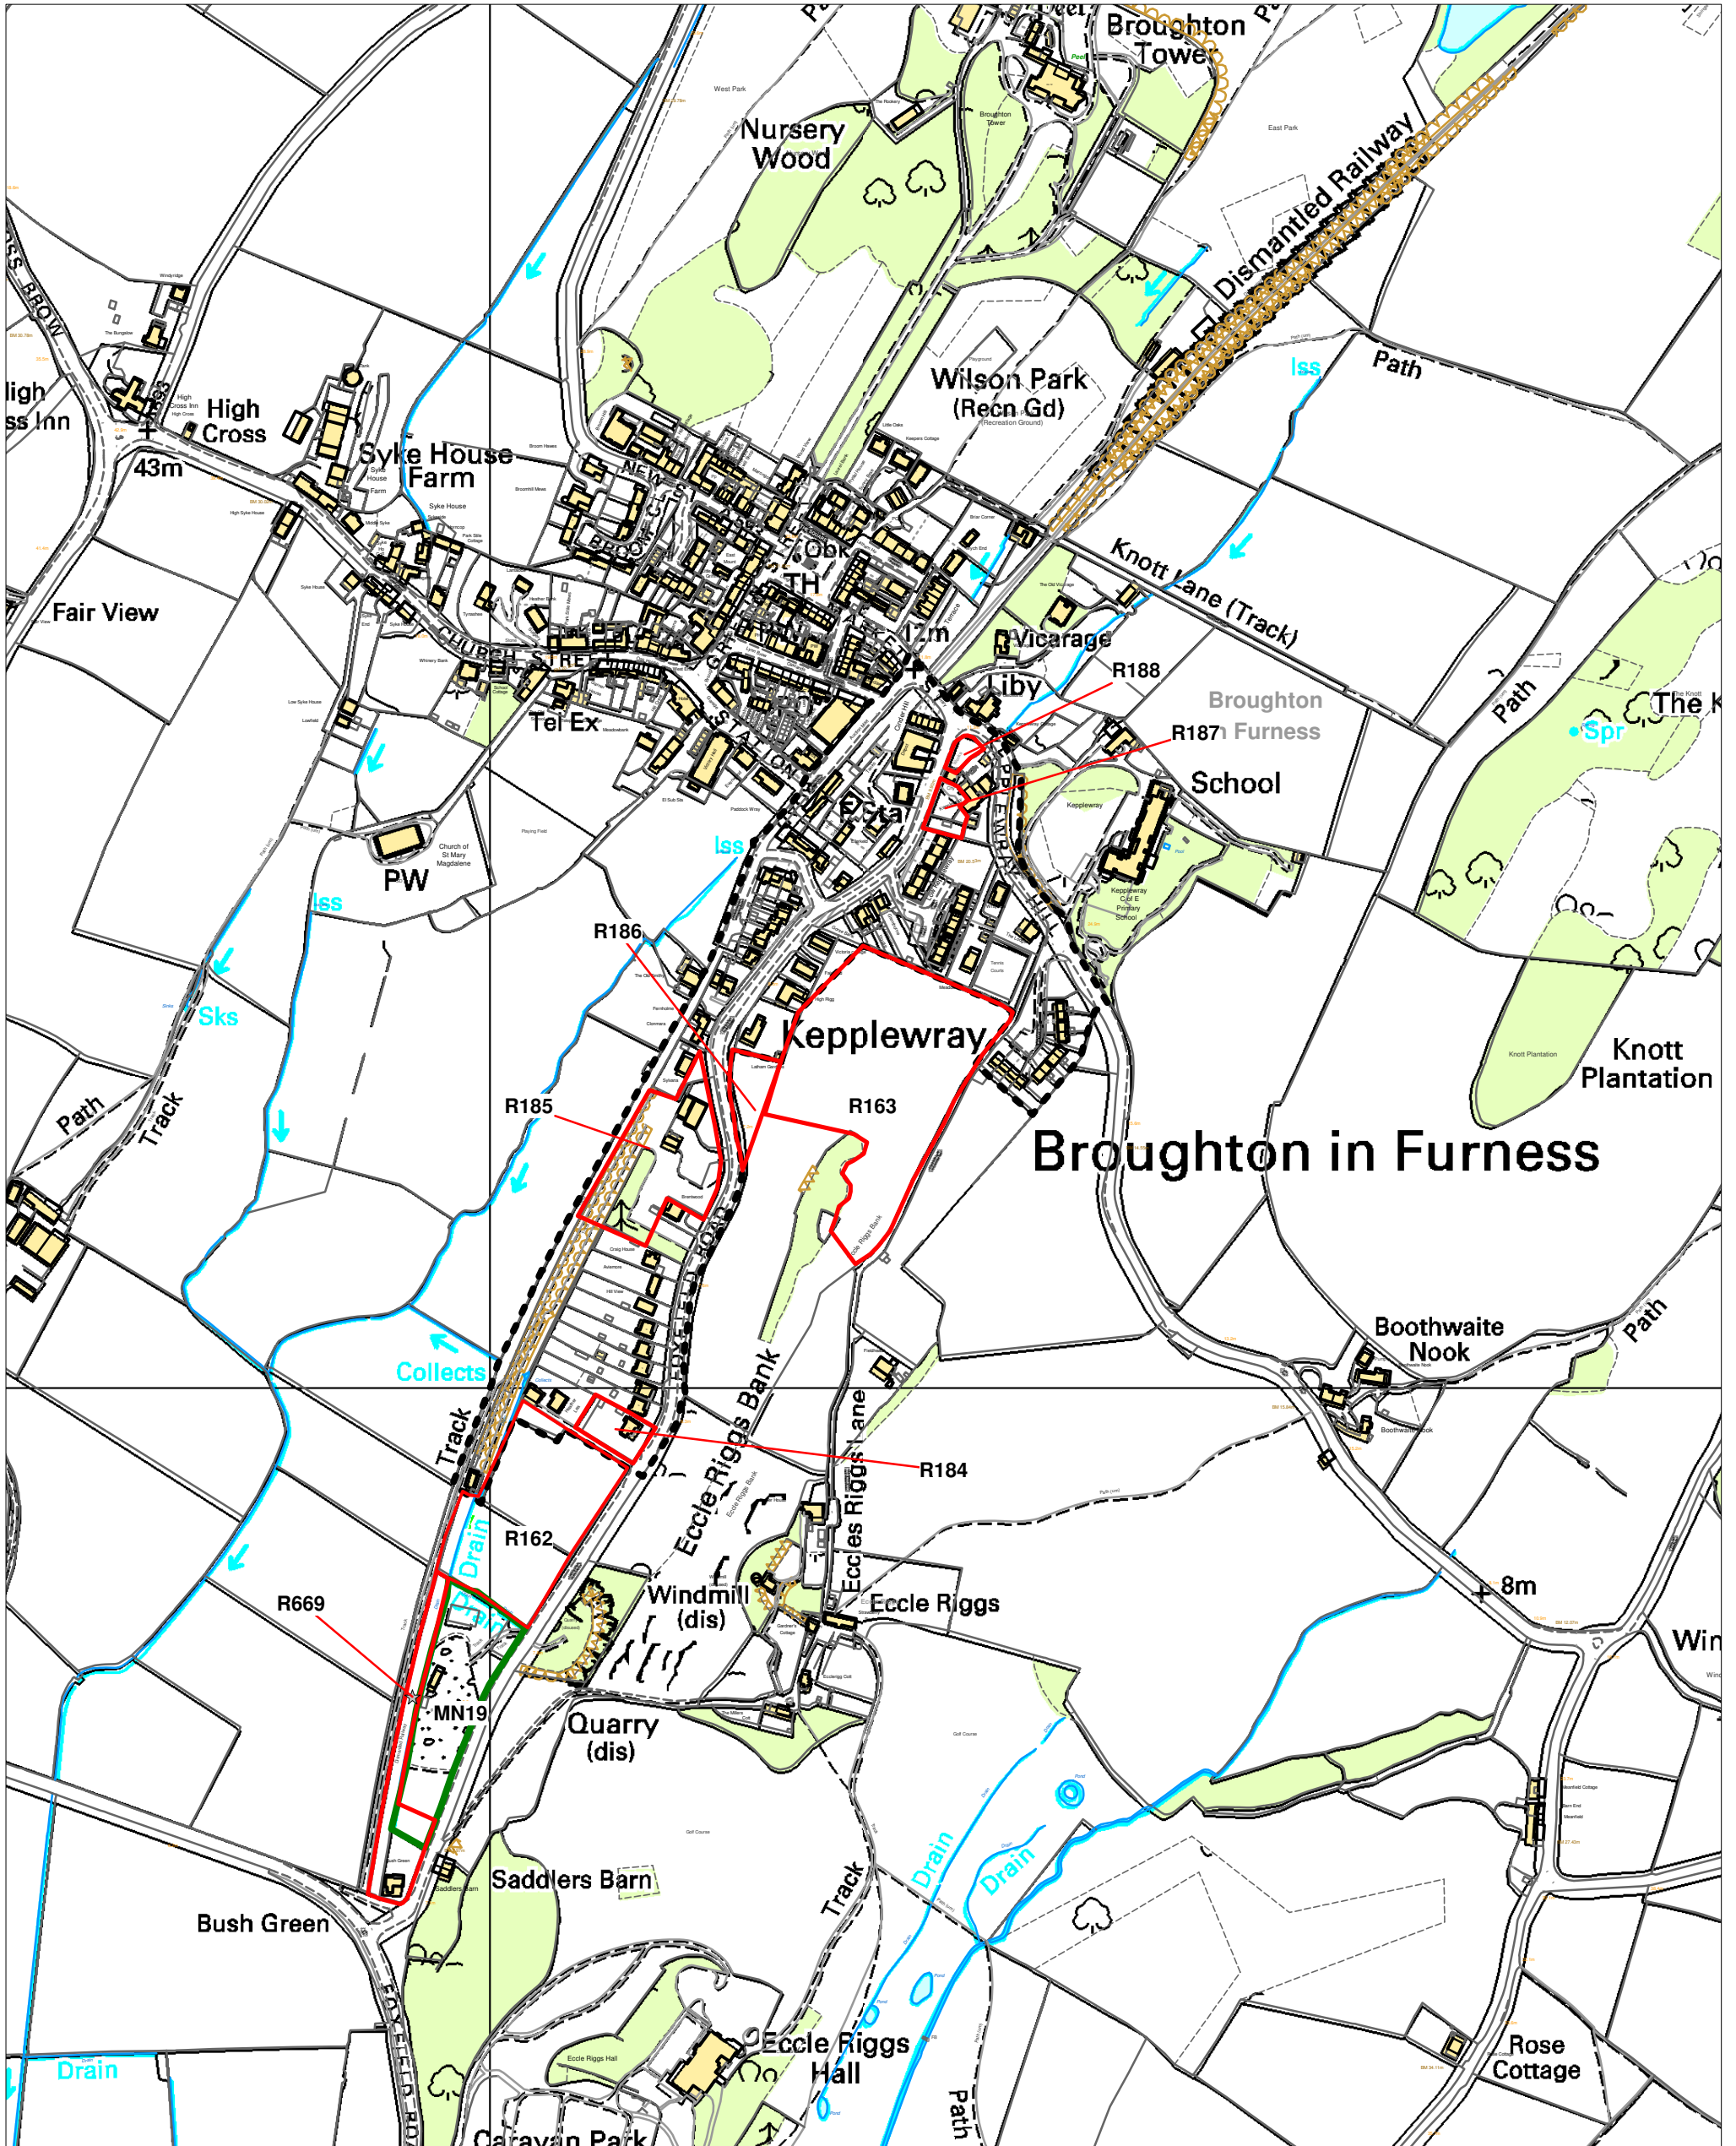

Allocations of Land Development Plan Document: Sites Under Consideration

Broughton in Furness

Reproduced from the Ordnance Survey mapping permission of the controller of Her Majesty's Stationary Office Crown Copyright. Unauthorised reproduction infringes Crown Copyright and may lead to prosecution or Civil Proceedings. Licence No. 100024277.

Key	
■ Residential Land	 Other
■ Employment Land	 Development boundary
■ Mixed Residential / Employment	

Broughton in Furness