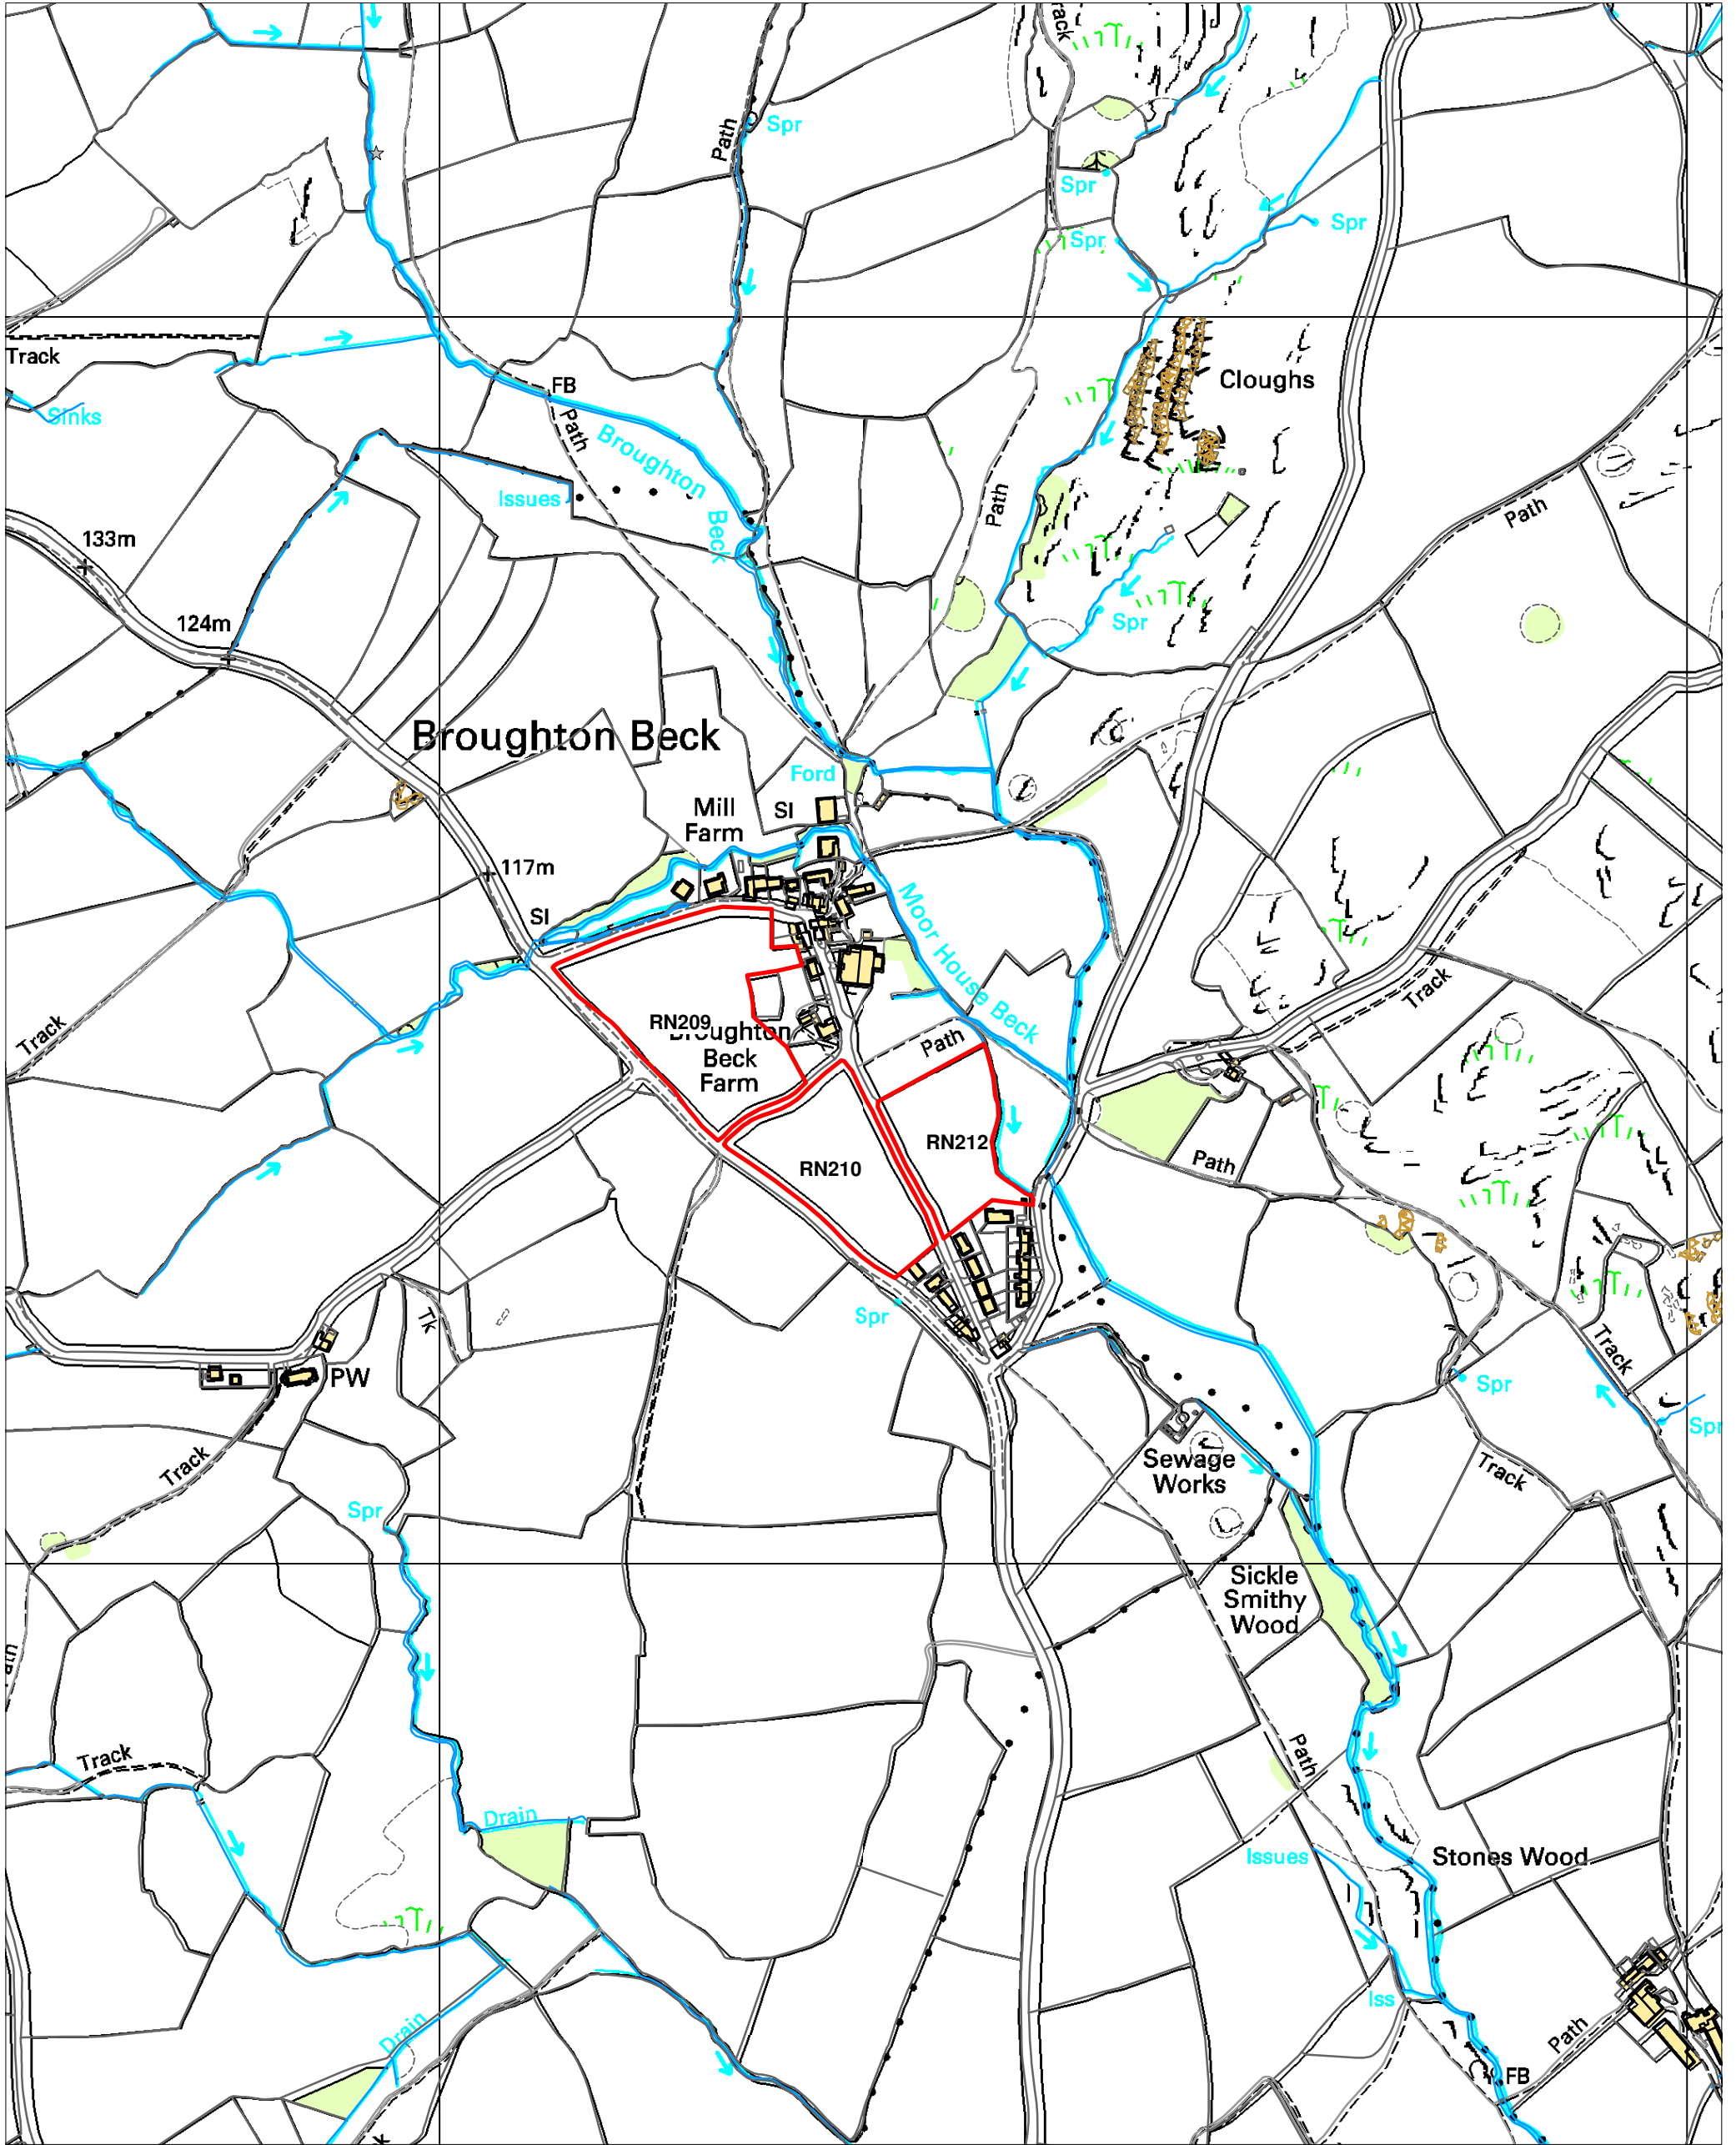

Allocations of Land Development Plan Document: Sites Under Consideration

Reproduced from the Ordnance Survey mapping permission of the controller of Her Majesty's Stationary Office Crown Copyright. Unauthorised reproduction infringes Crown Copyright and may lead to prosecution or Civil Proceedings. Licence No. 100024277.

Key	
▭ Residential Land	▭ Other
▭ Employment Land	▭ Development boundary
▭ Mixed Residential / Employment	

Broughton Beck