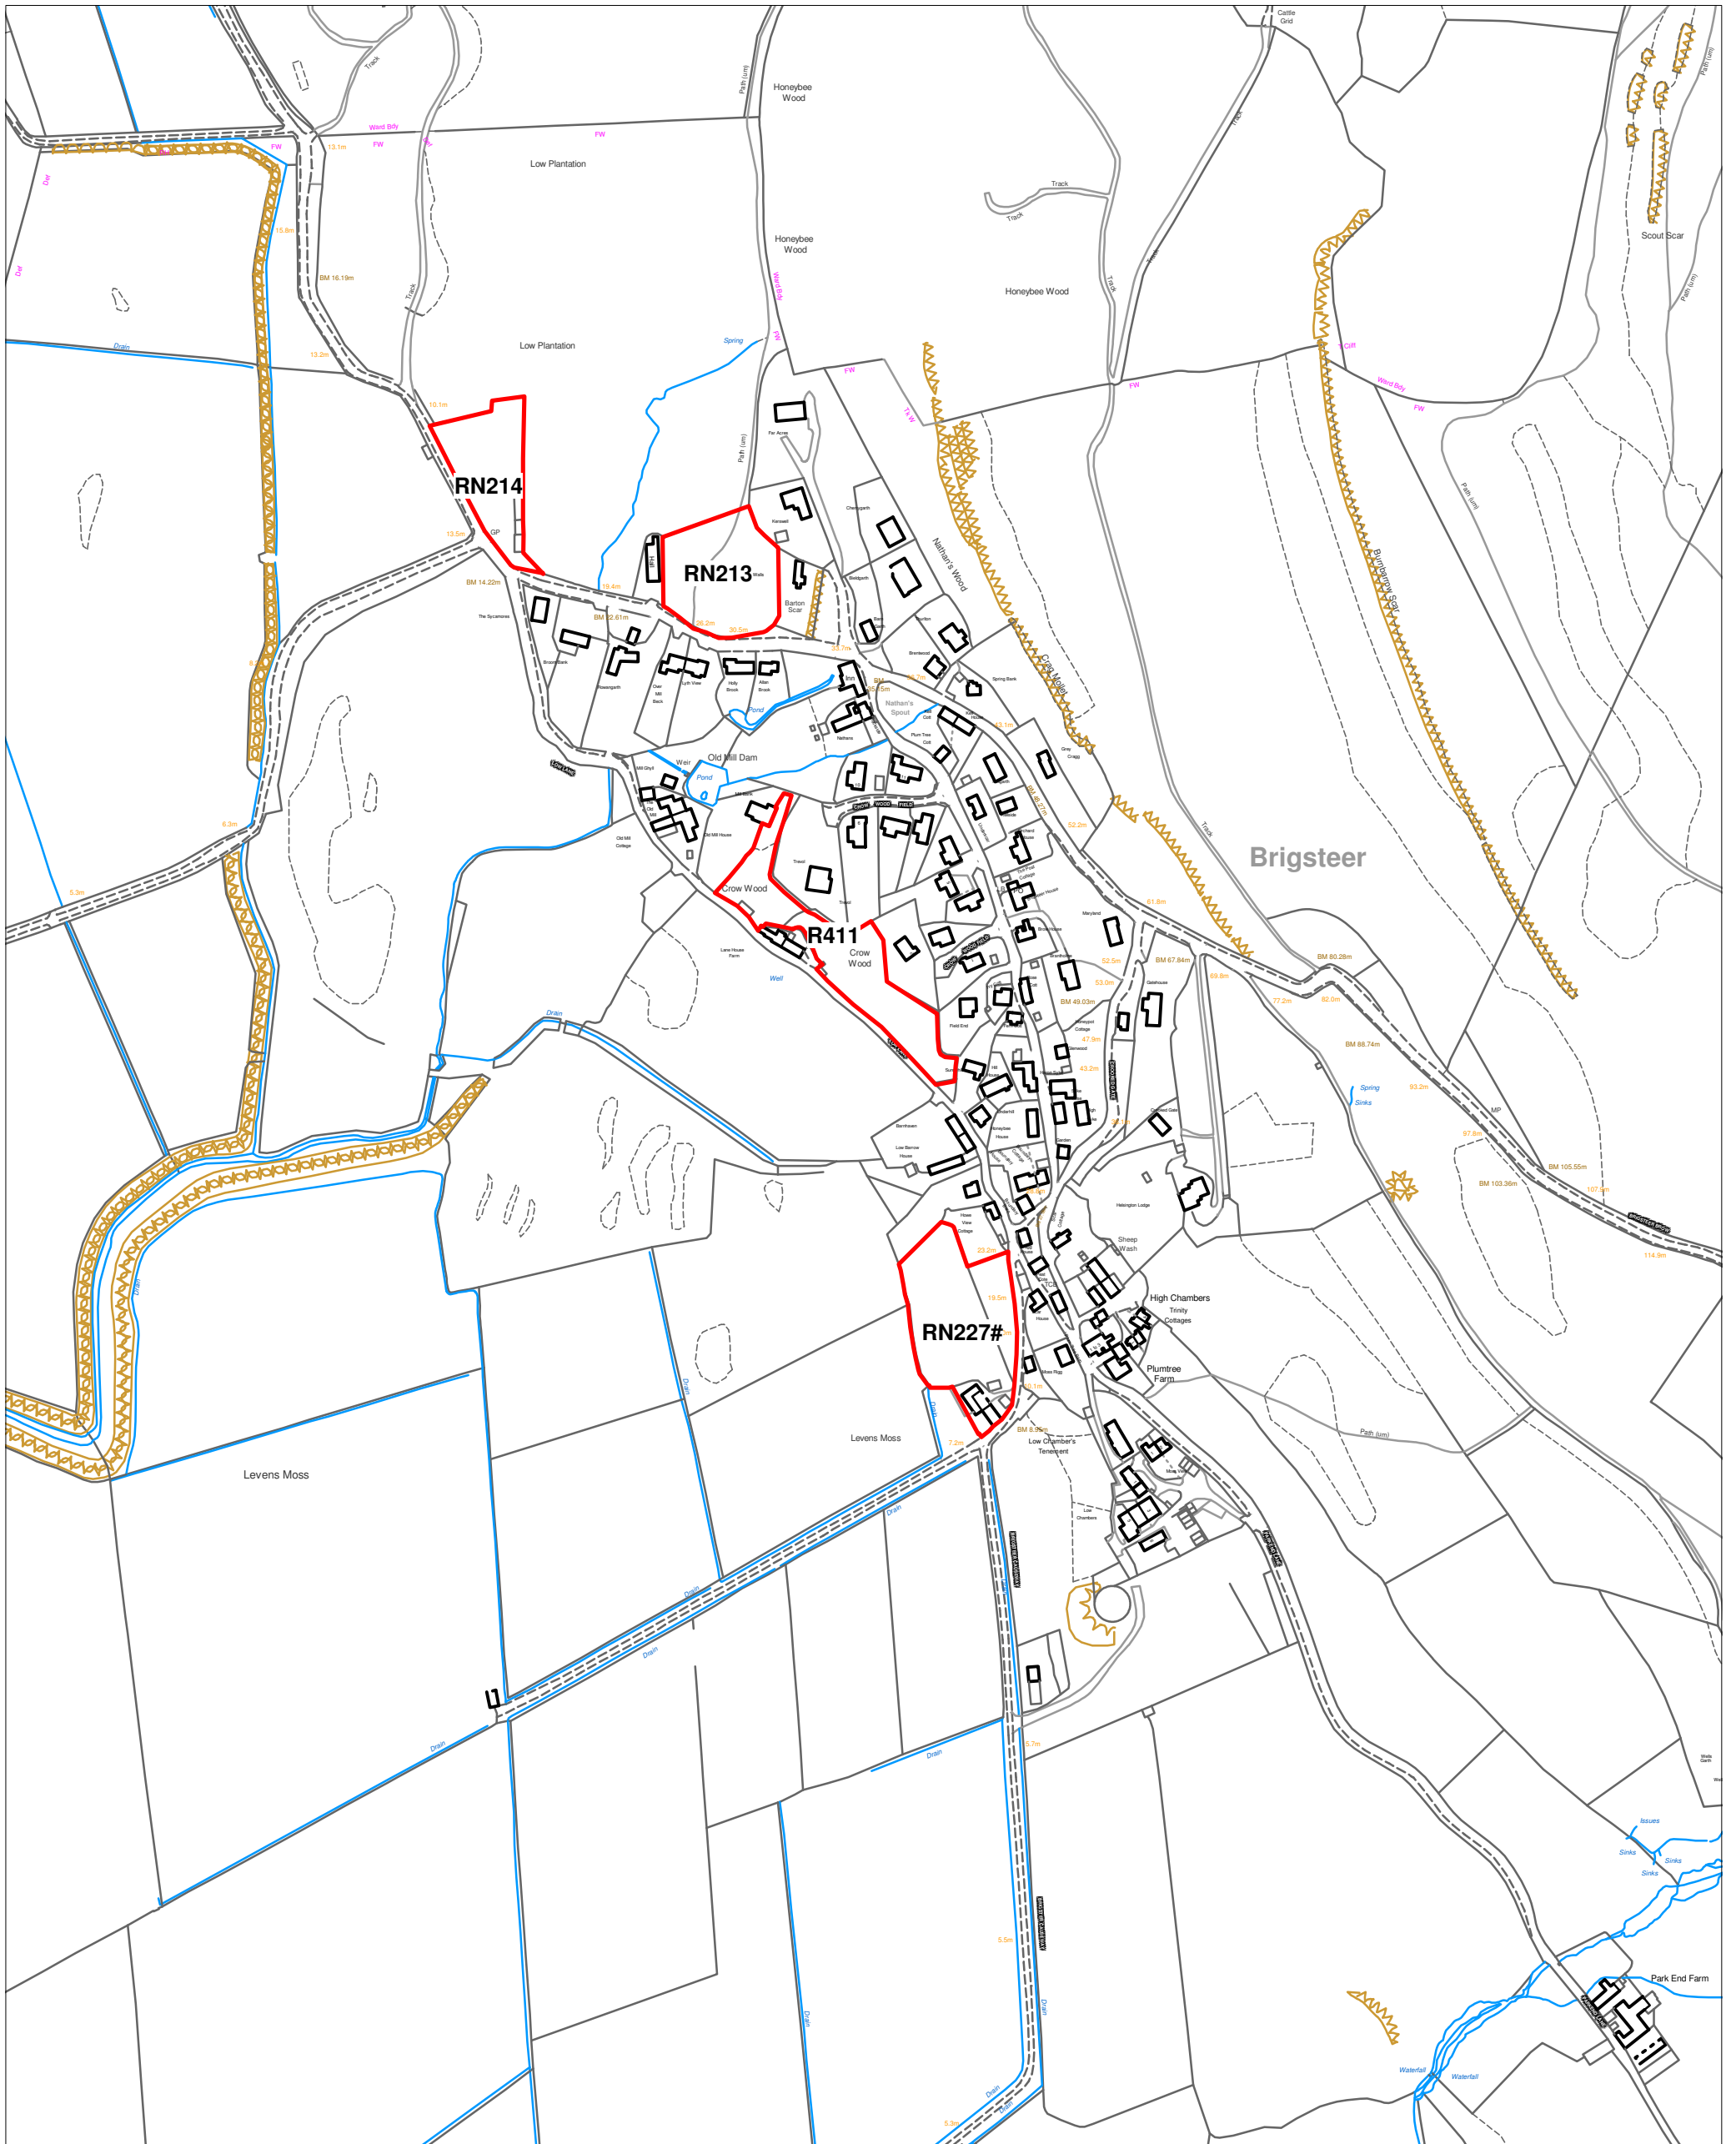

Allocations of Land Development Plan Document: Sites Under Consideration

Reproduced from the Ordnance Survey mapping permission of the controller of Her Majesty's Stationary Office Crown Copyright. Unauthorised reproduction infringes Crown Copyright and may lead to prosecution or Civil Proceedings. Licence No. 100024277.

Key	
▭	Residential Land
▭	Employment Land
▭	Mixed Residential / Employment
	Development boundary
▭	Other
#	site not yet assessed

Brigsteer