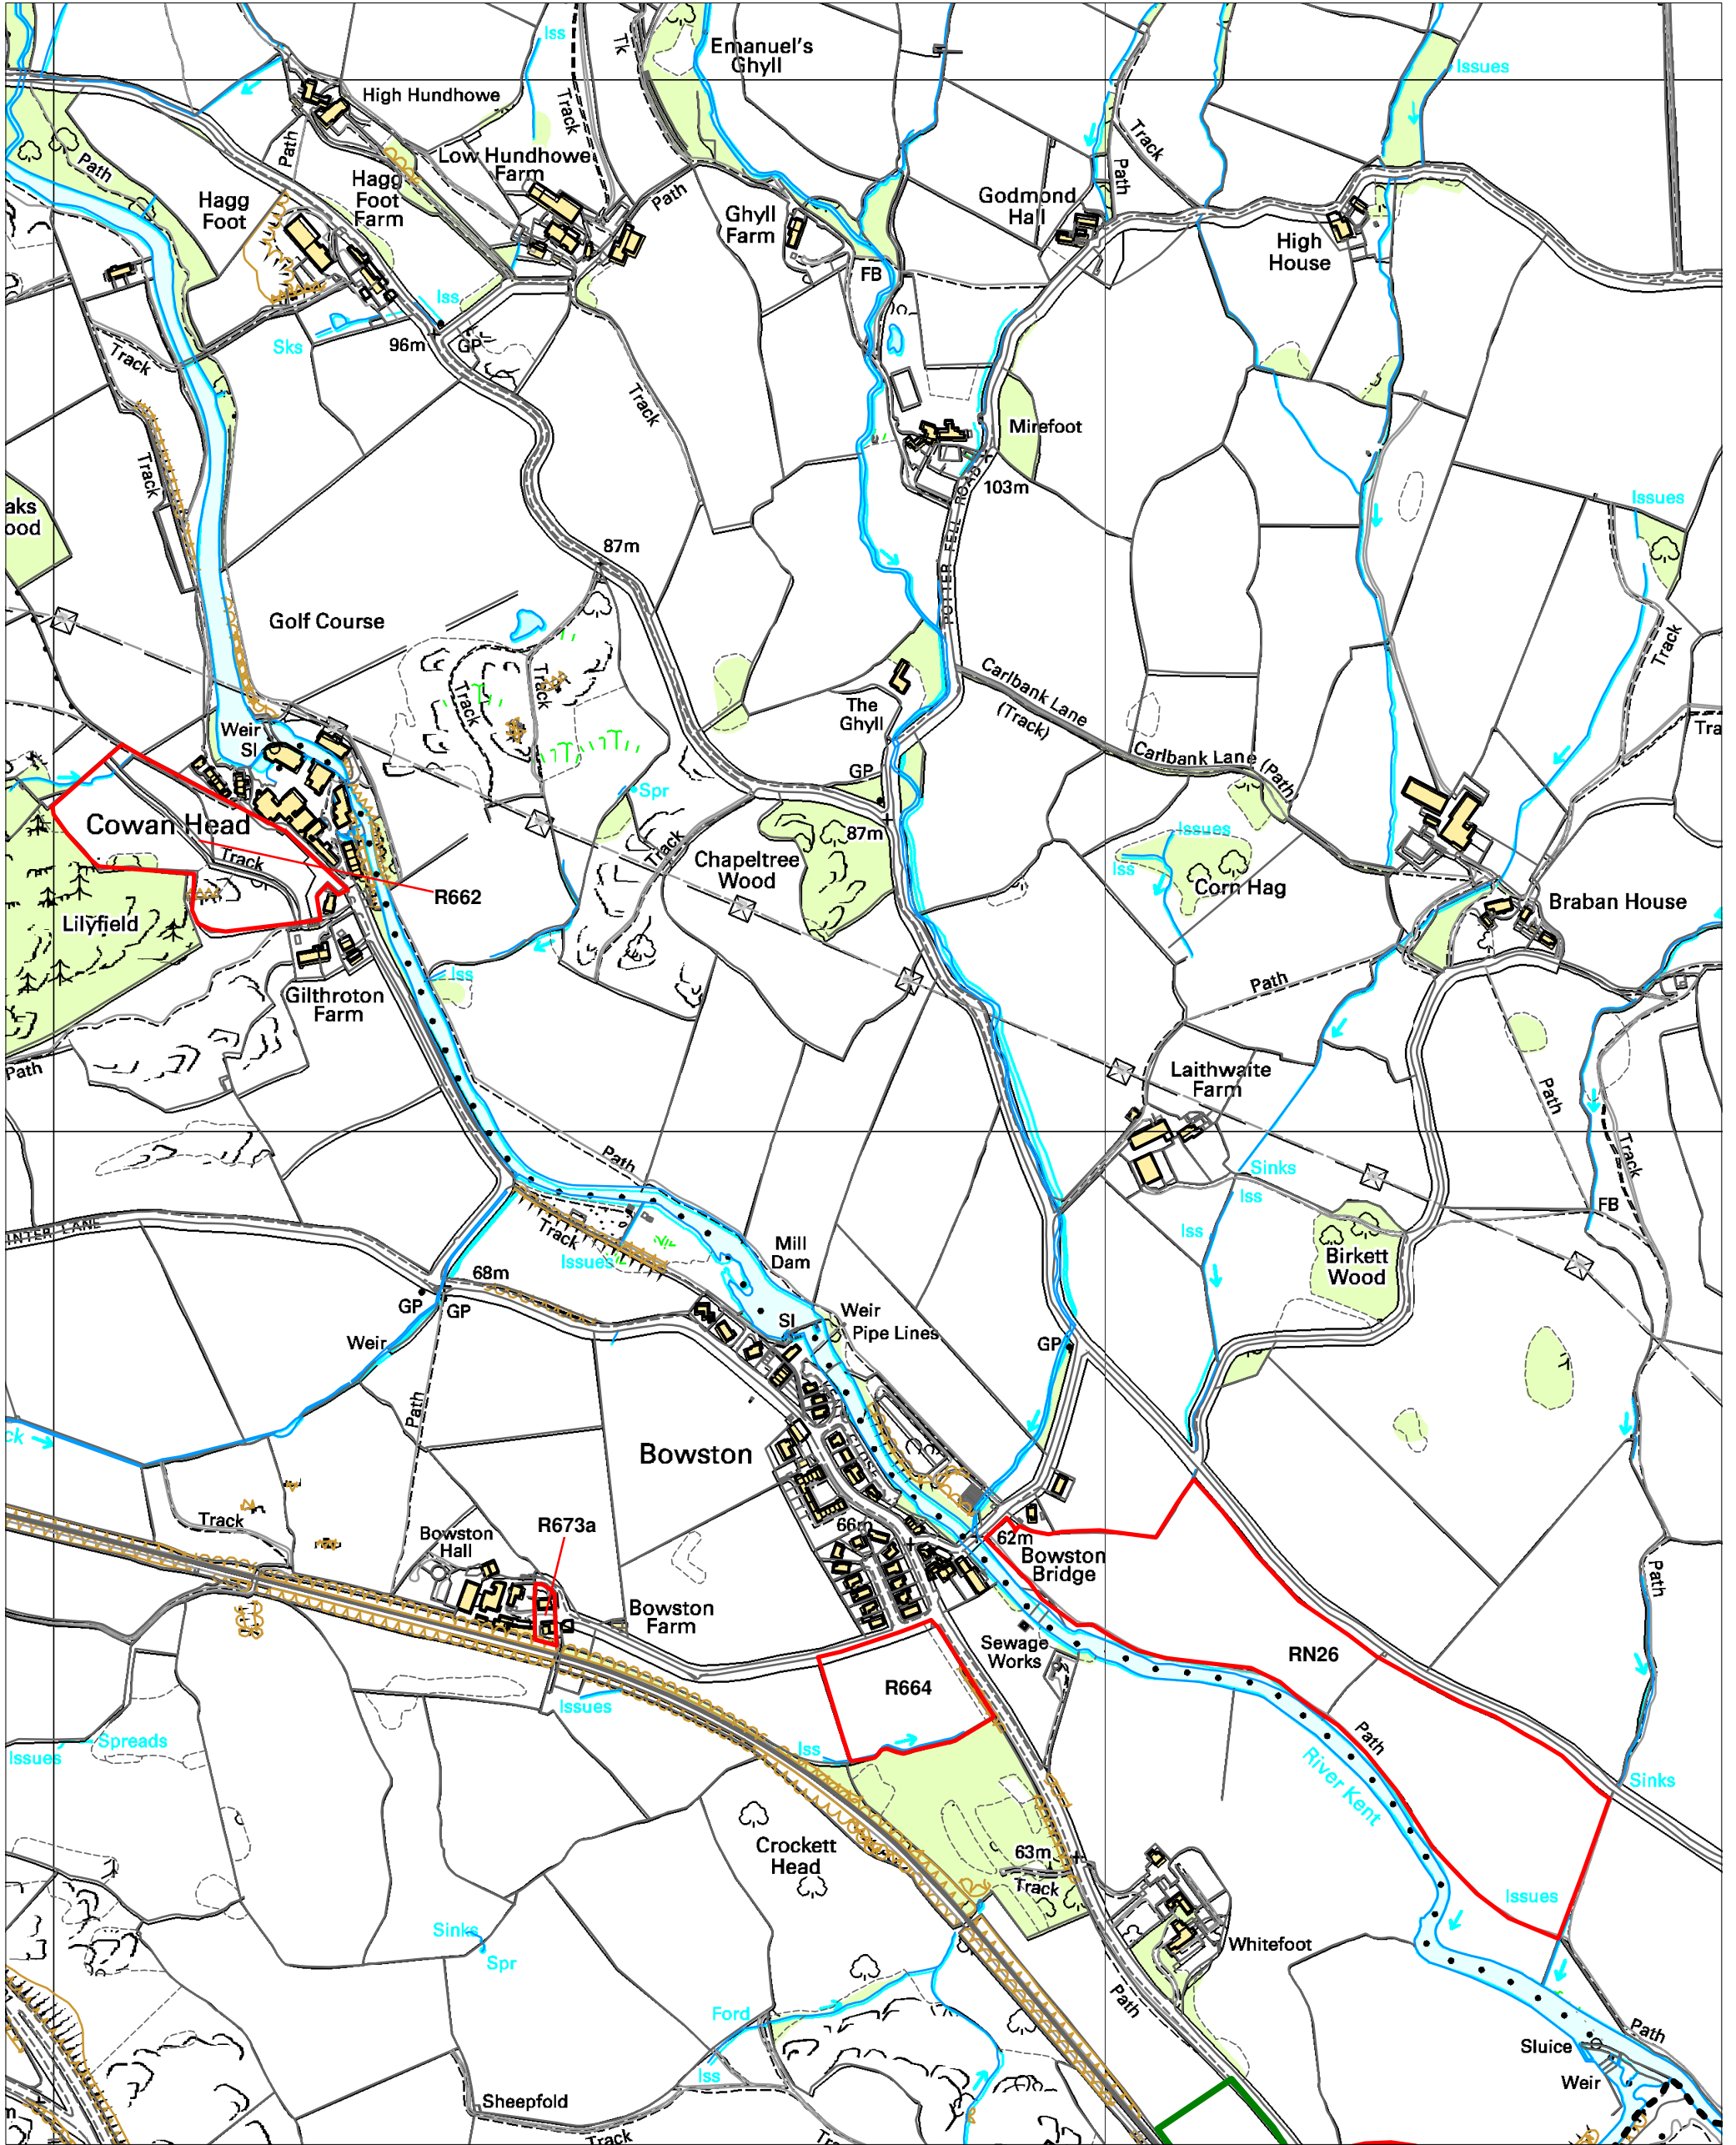

# Allocations of Land Development Plan Document: Sites Under Consideration

Reproduced from the Ordnance Survey mapping permission of the controller of Her Majesty's Stationary Office Crown Copyright. Unauthorised reproduction infringes Crown Copyright and may lead to prosecution or Civil Proceedings. Licence No. 100024277.

Key	
<span style="color: red;">▭</span>	Residential Land
<span style="color: purple;">▭</span>	Employment Land
<span style="color: green;">▭</span>	Mixed Residential / Employment
<span style="color: blue;">▭</span>	Other
<span style="border: 1px dashed black; display: inline-block; width: 10px; height: 10px;"></span>	Development boundary

## Bowston & Cowan Head