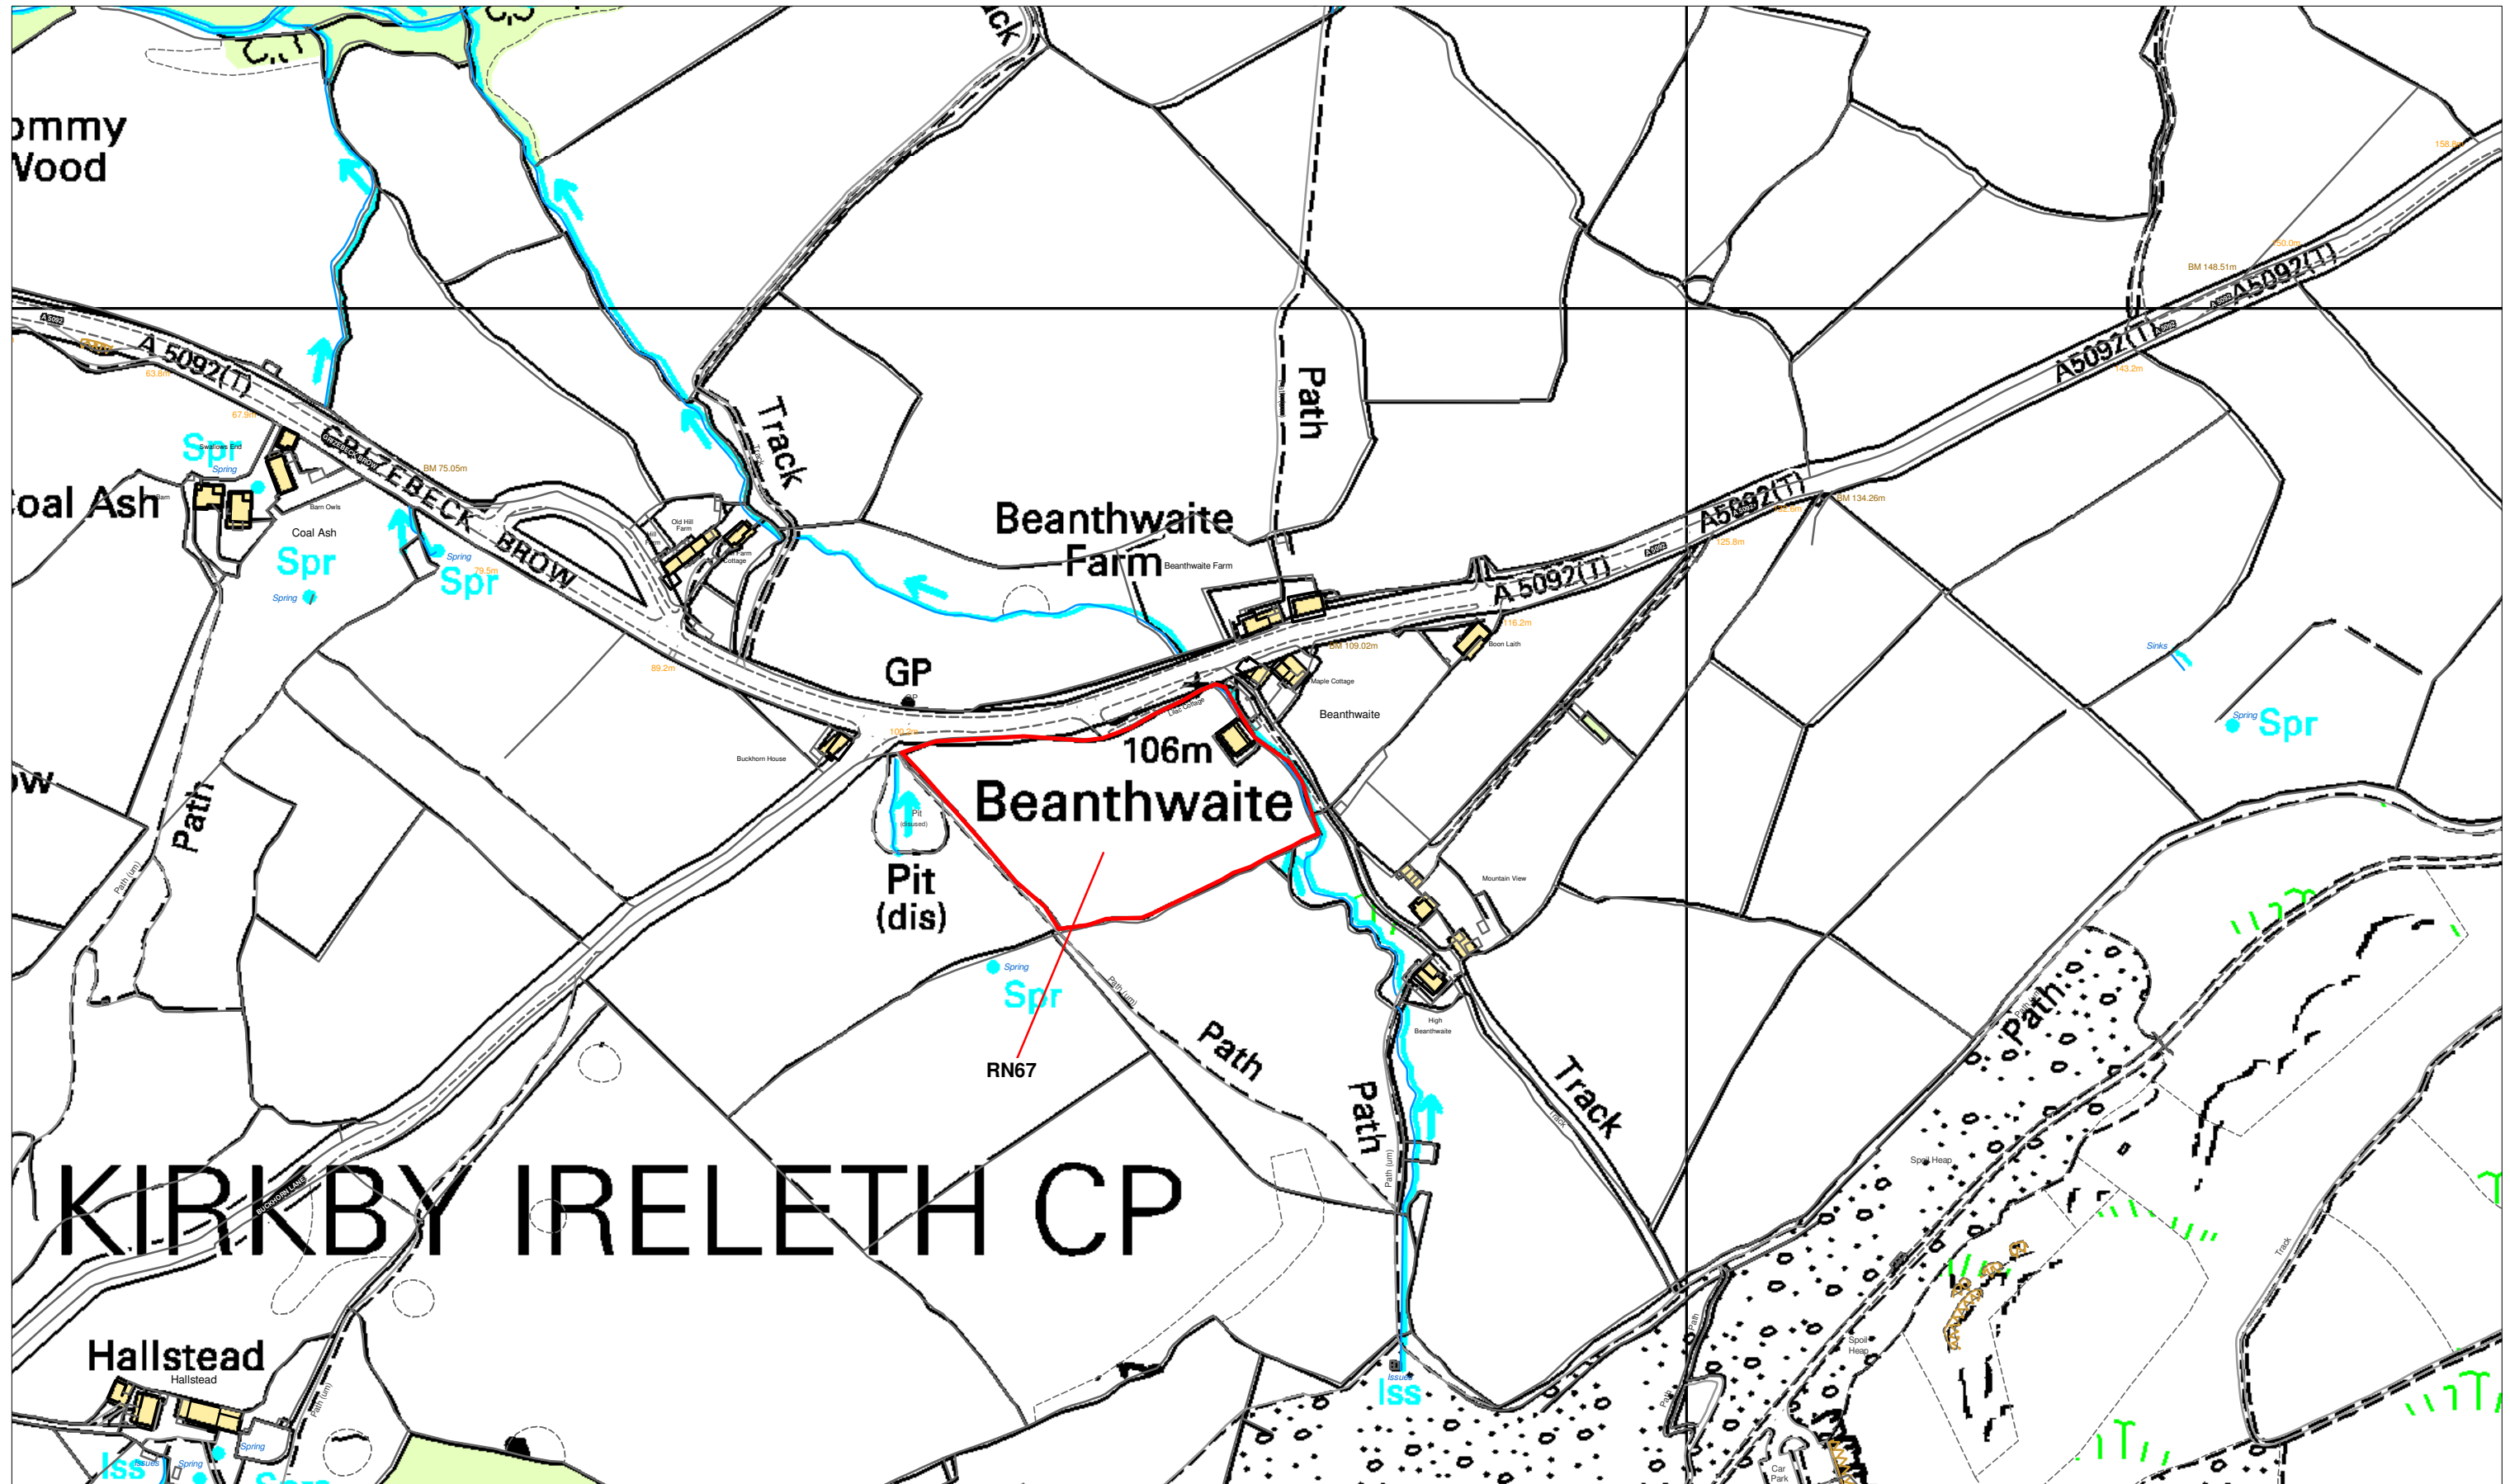

Allocations of Land Development Plan Document: Sites Under Consideration

Reproduced from the Ordnance Survey mapping permission of the controller of Her Majesty's Stationary Office Crown Copyright. Unauthorised reproduction infringes Crown Copyright and may lead to prosecution or Civil Proceedings. Licence No. 100024277.

Key	
	Residential Land
	Employment Land
	Mixed Residential / Employment
	Other
	Development boundary

Beanthwaite