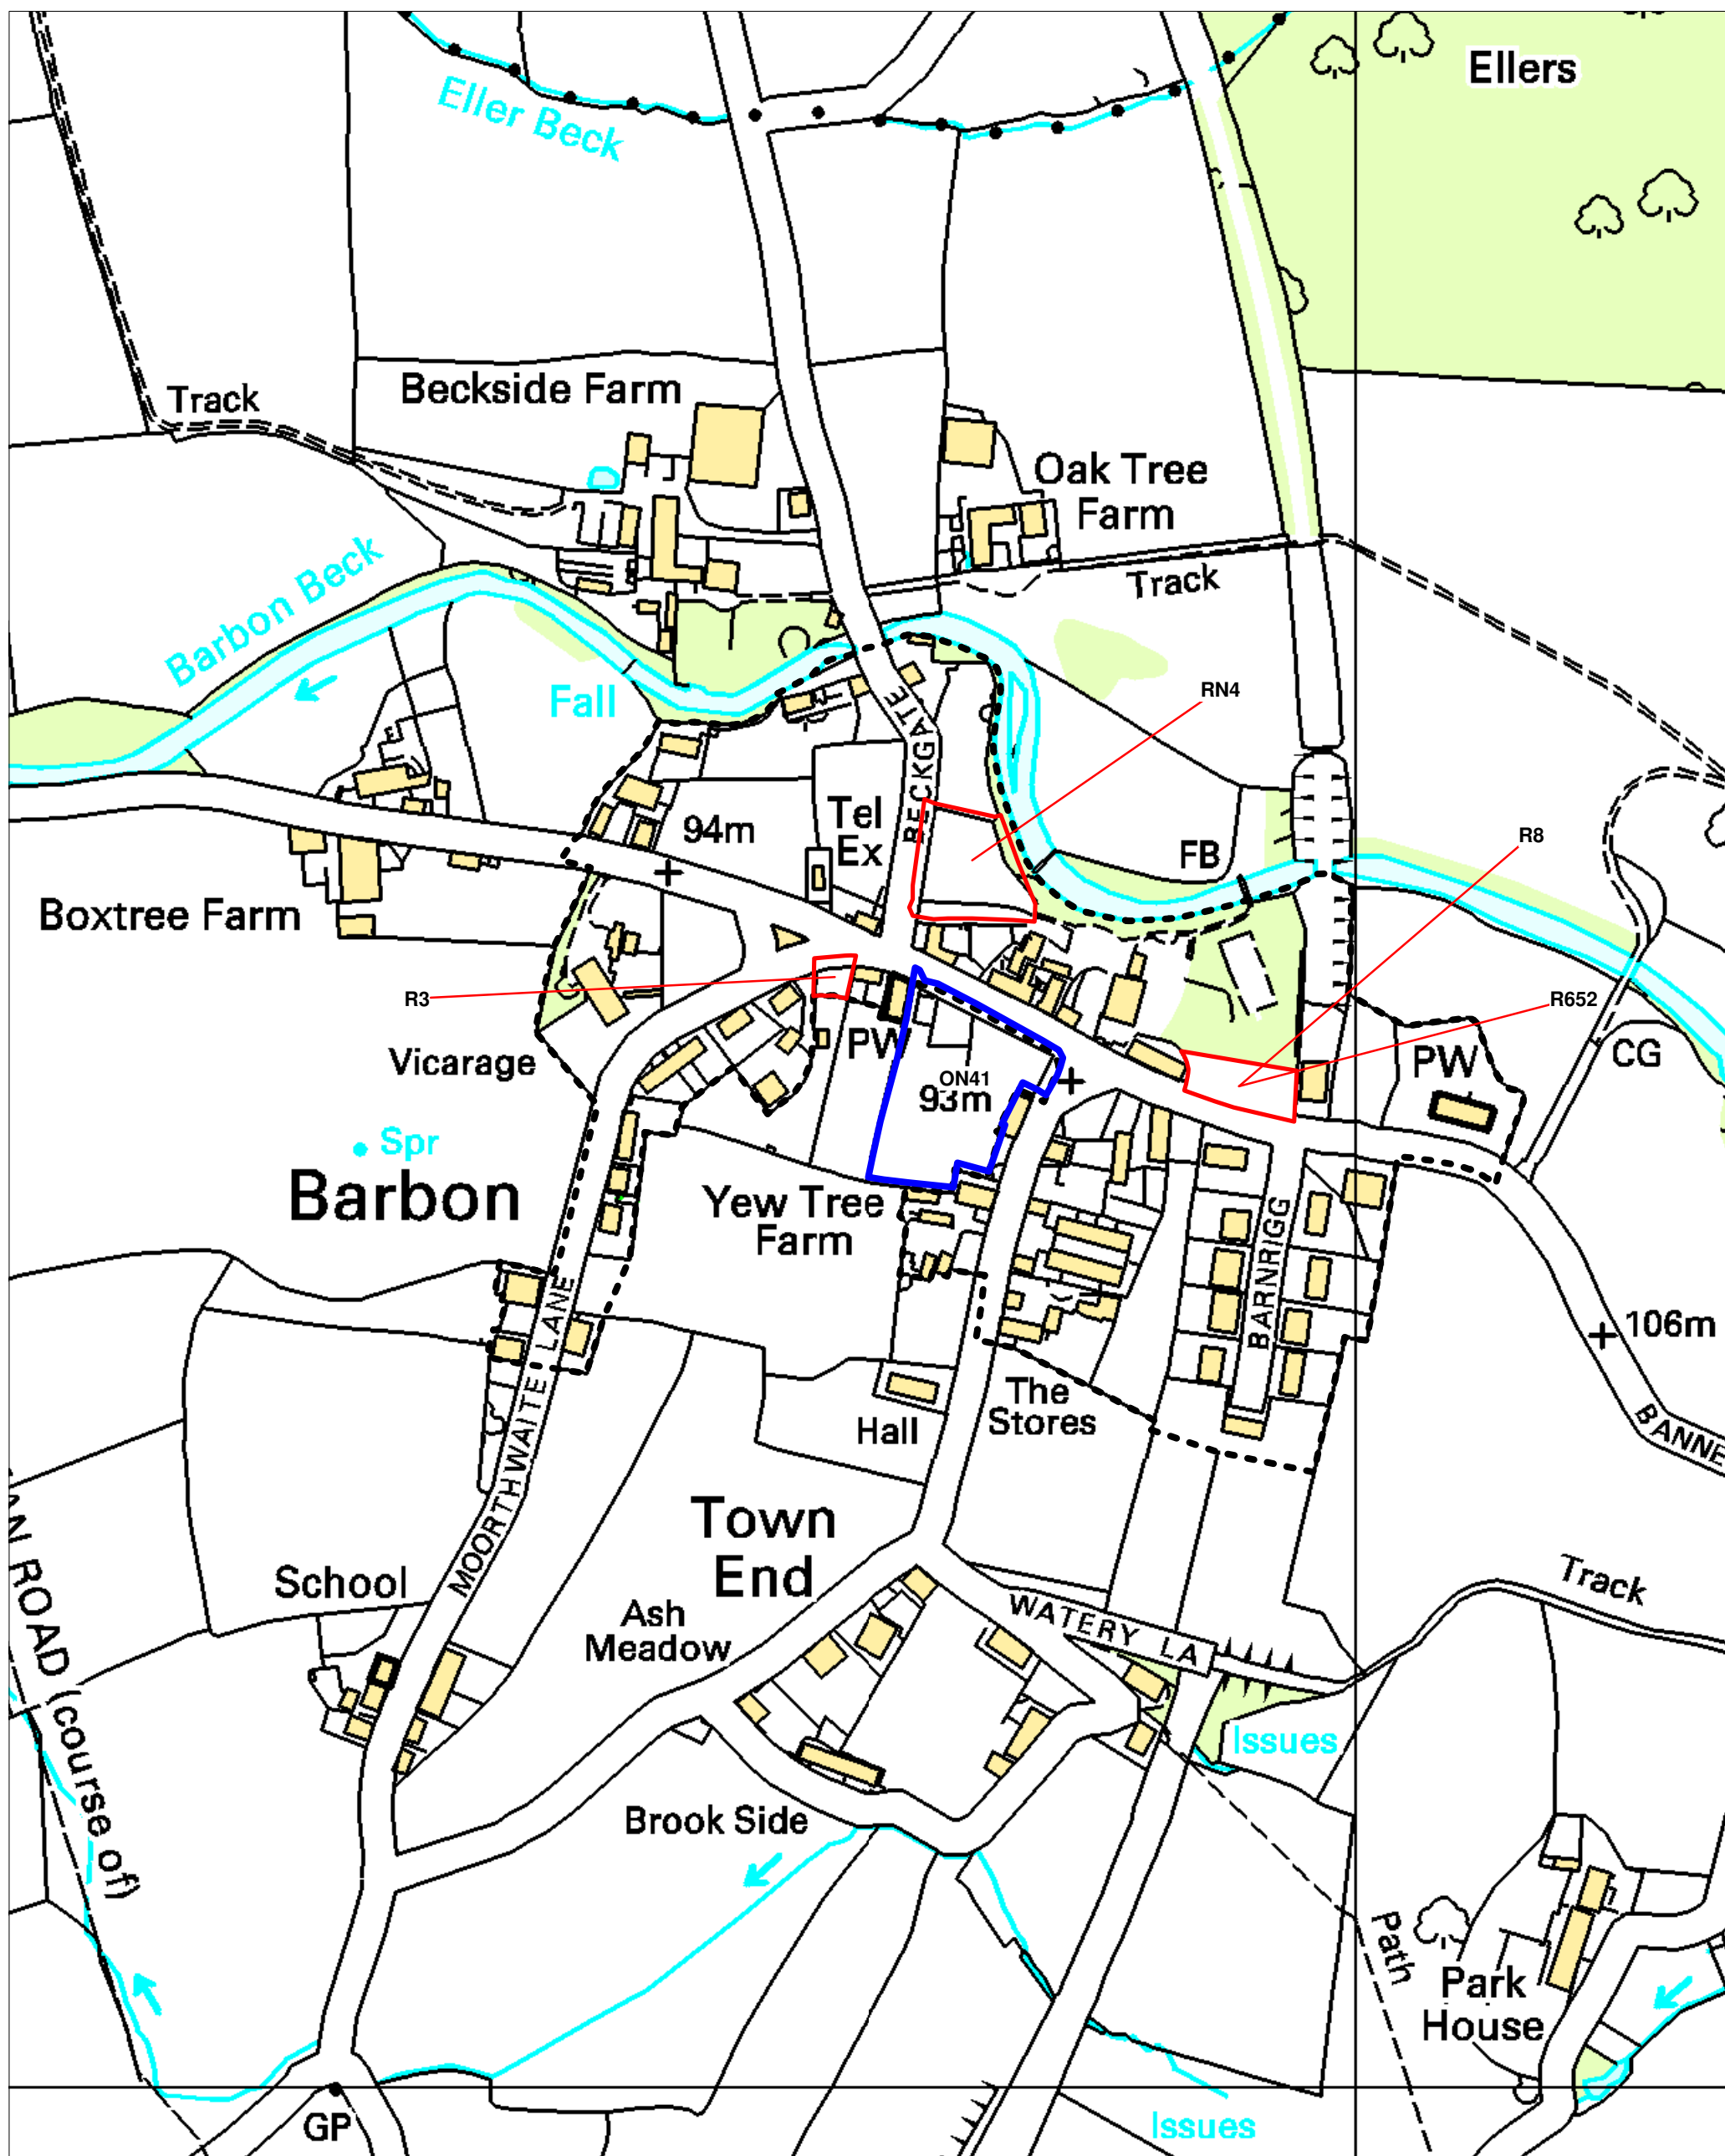

Allocations of Land Development Plan Document: Sites Under Consideration

Reproduced from the Ordnance Survey mapping permission of the controller of Her Majesty's Stationary Office Crown Copyright. Unauthorised reproduction infringes Crown Copyright and may lead to prosecution or Civil Proceedings. Licence No. 100024277.

| Key | |
|---|--------------------------------|
| ■ | Residential Land |
| ■ | Employment Land |
| ■ | Mixed Residential / Employment |
| ■ | Other |
| | Development boundary |

Barbon